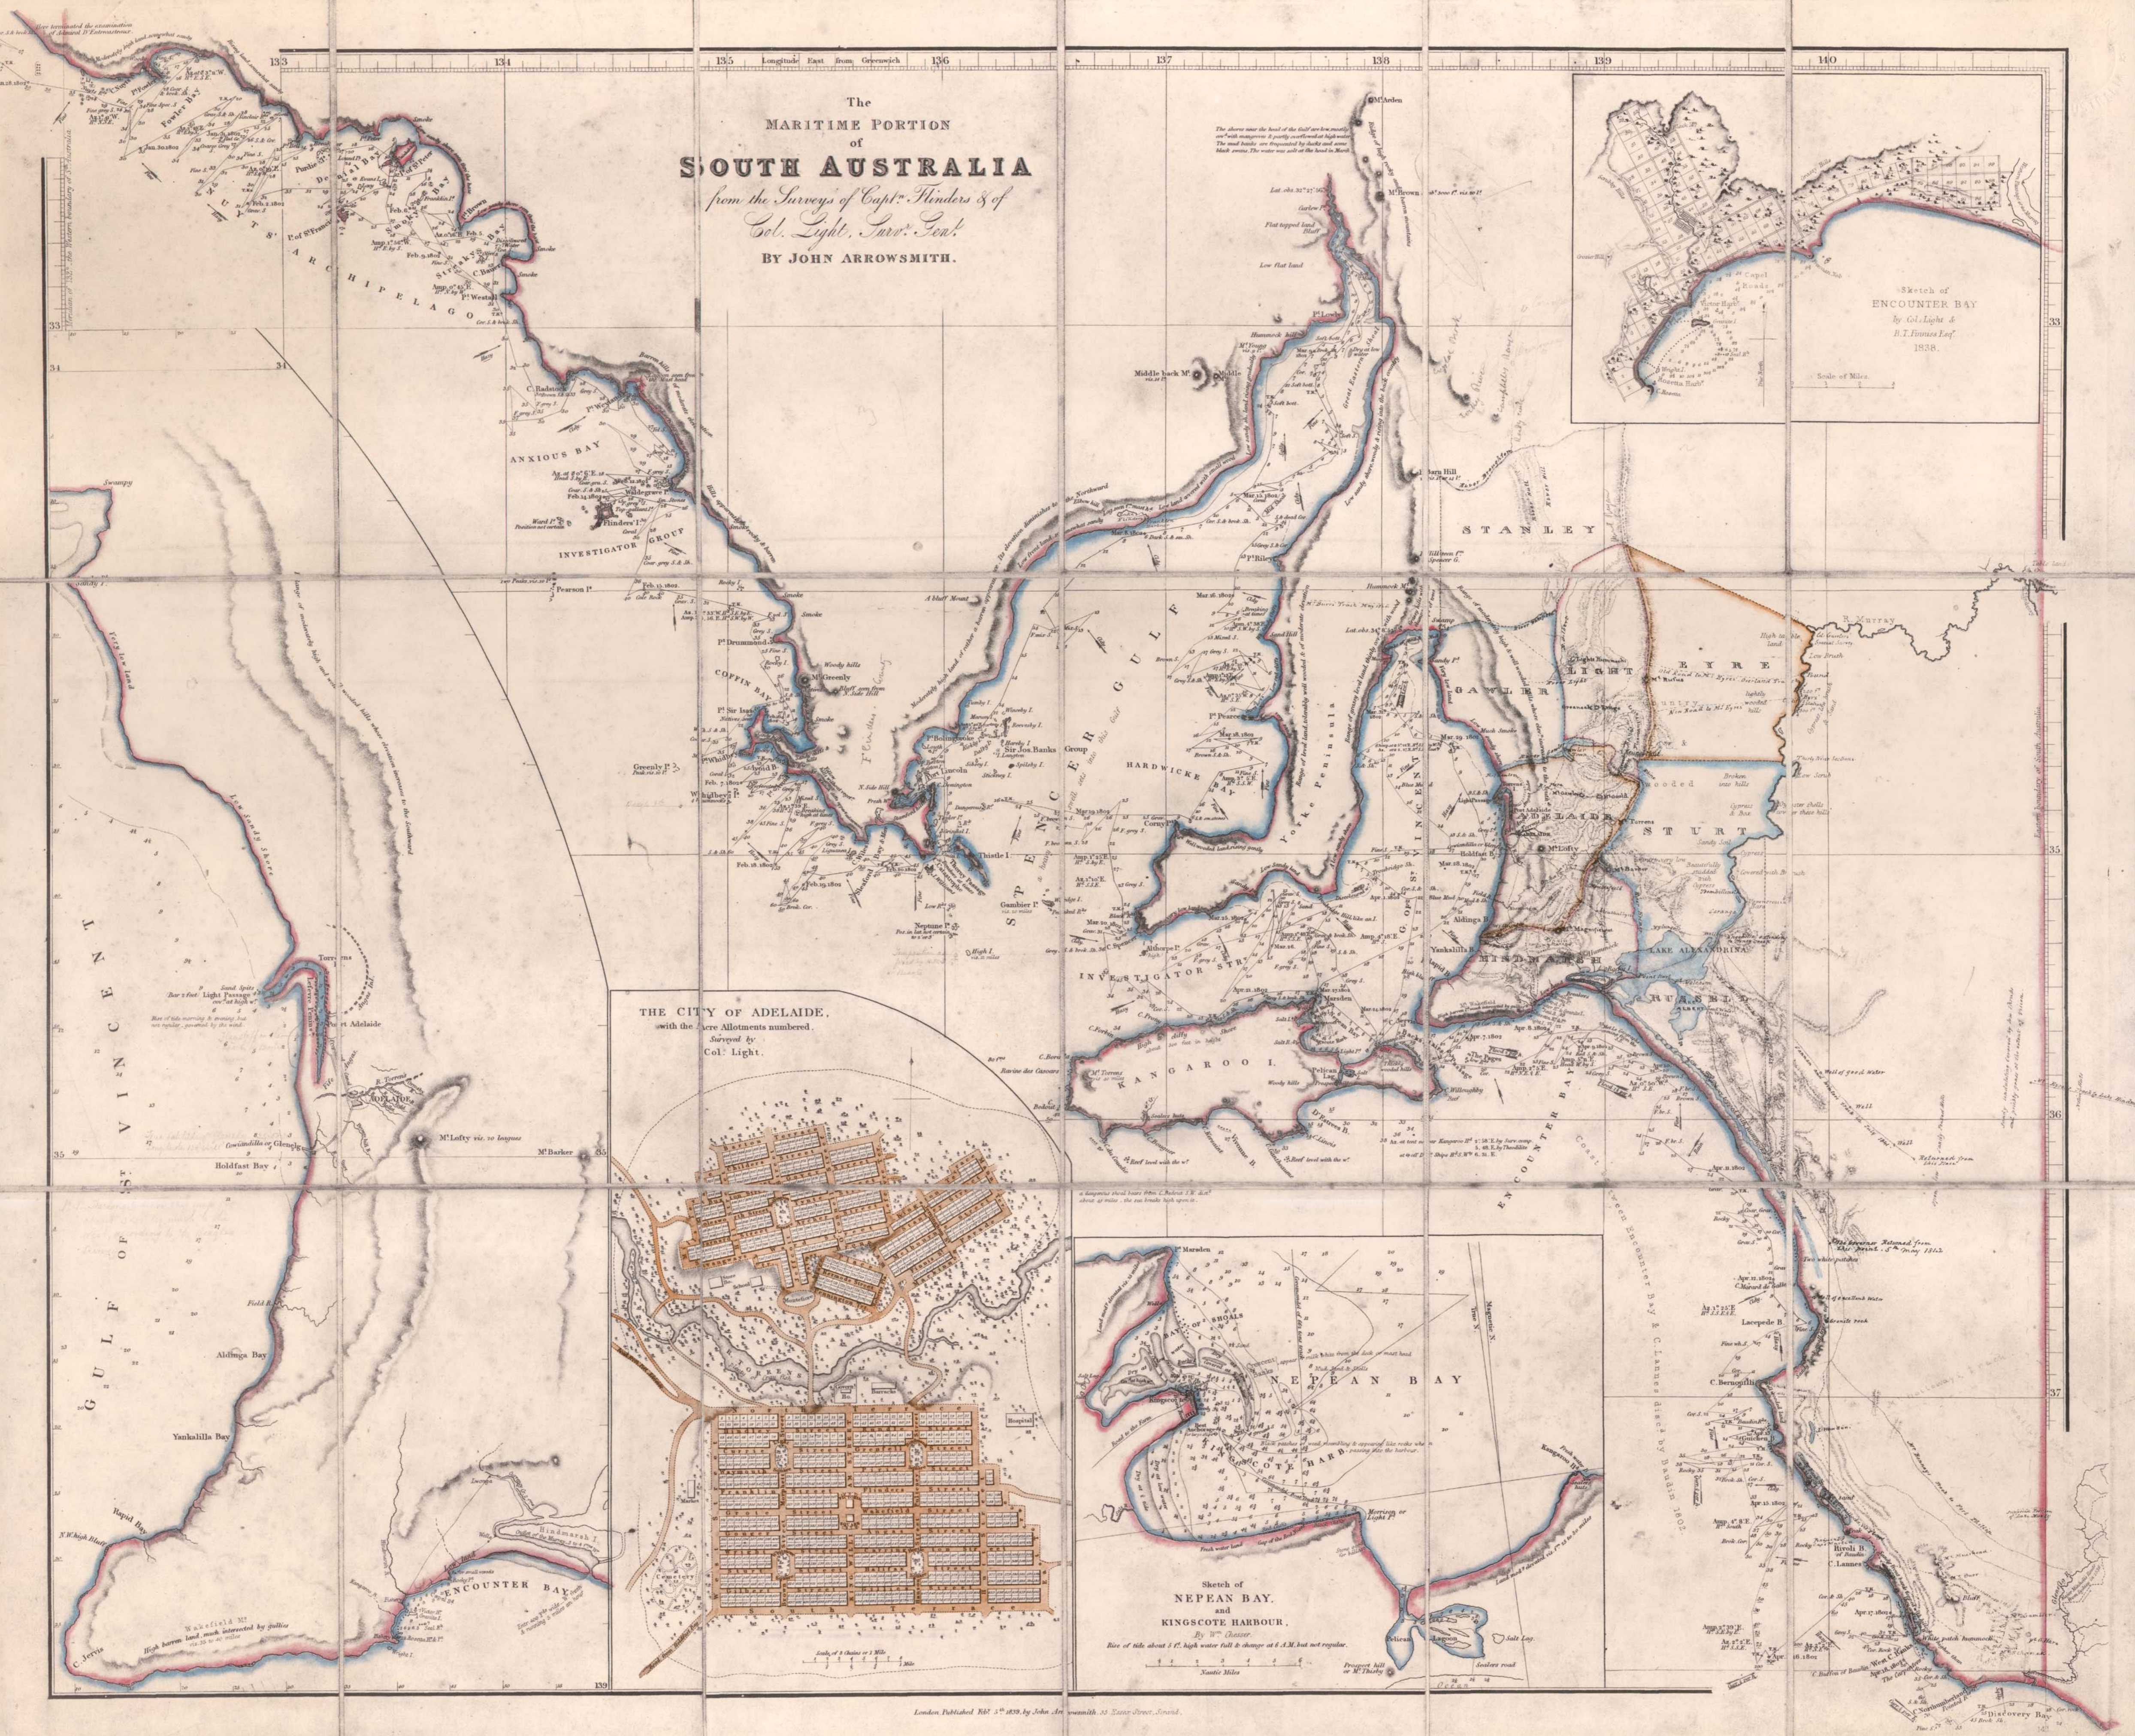

The
MARITIME PORTION
of
SOUTH AUSTRALIA
*from the Surveys of Capt. Hinders & of
Col. Light, Surv. Genl.*
BY JOHN ARROWSMITH.

THE CITY OF ADELAIDE,
with the
Allotments numbered.
Surveyed by
Col. Light.

Sketch of
NEPEAN BAY,
and
KINGSOTE HARBOUR.
By W. Chessor.

Sketch of
ENCOUNTER BAY
By Col. Light &
R. T. Francis Esq.
1838.