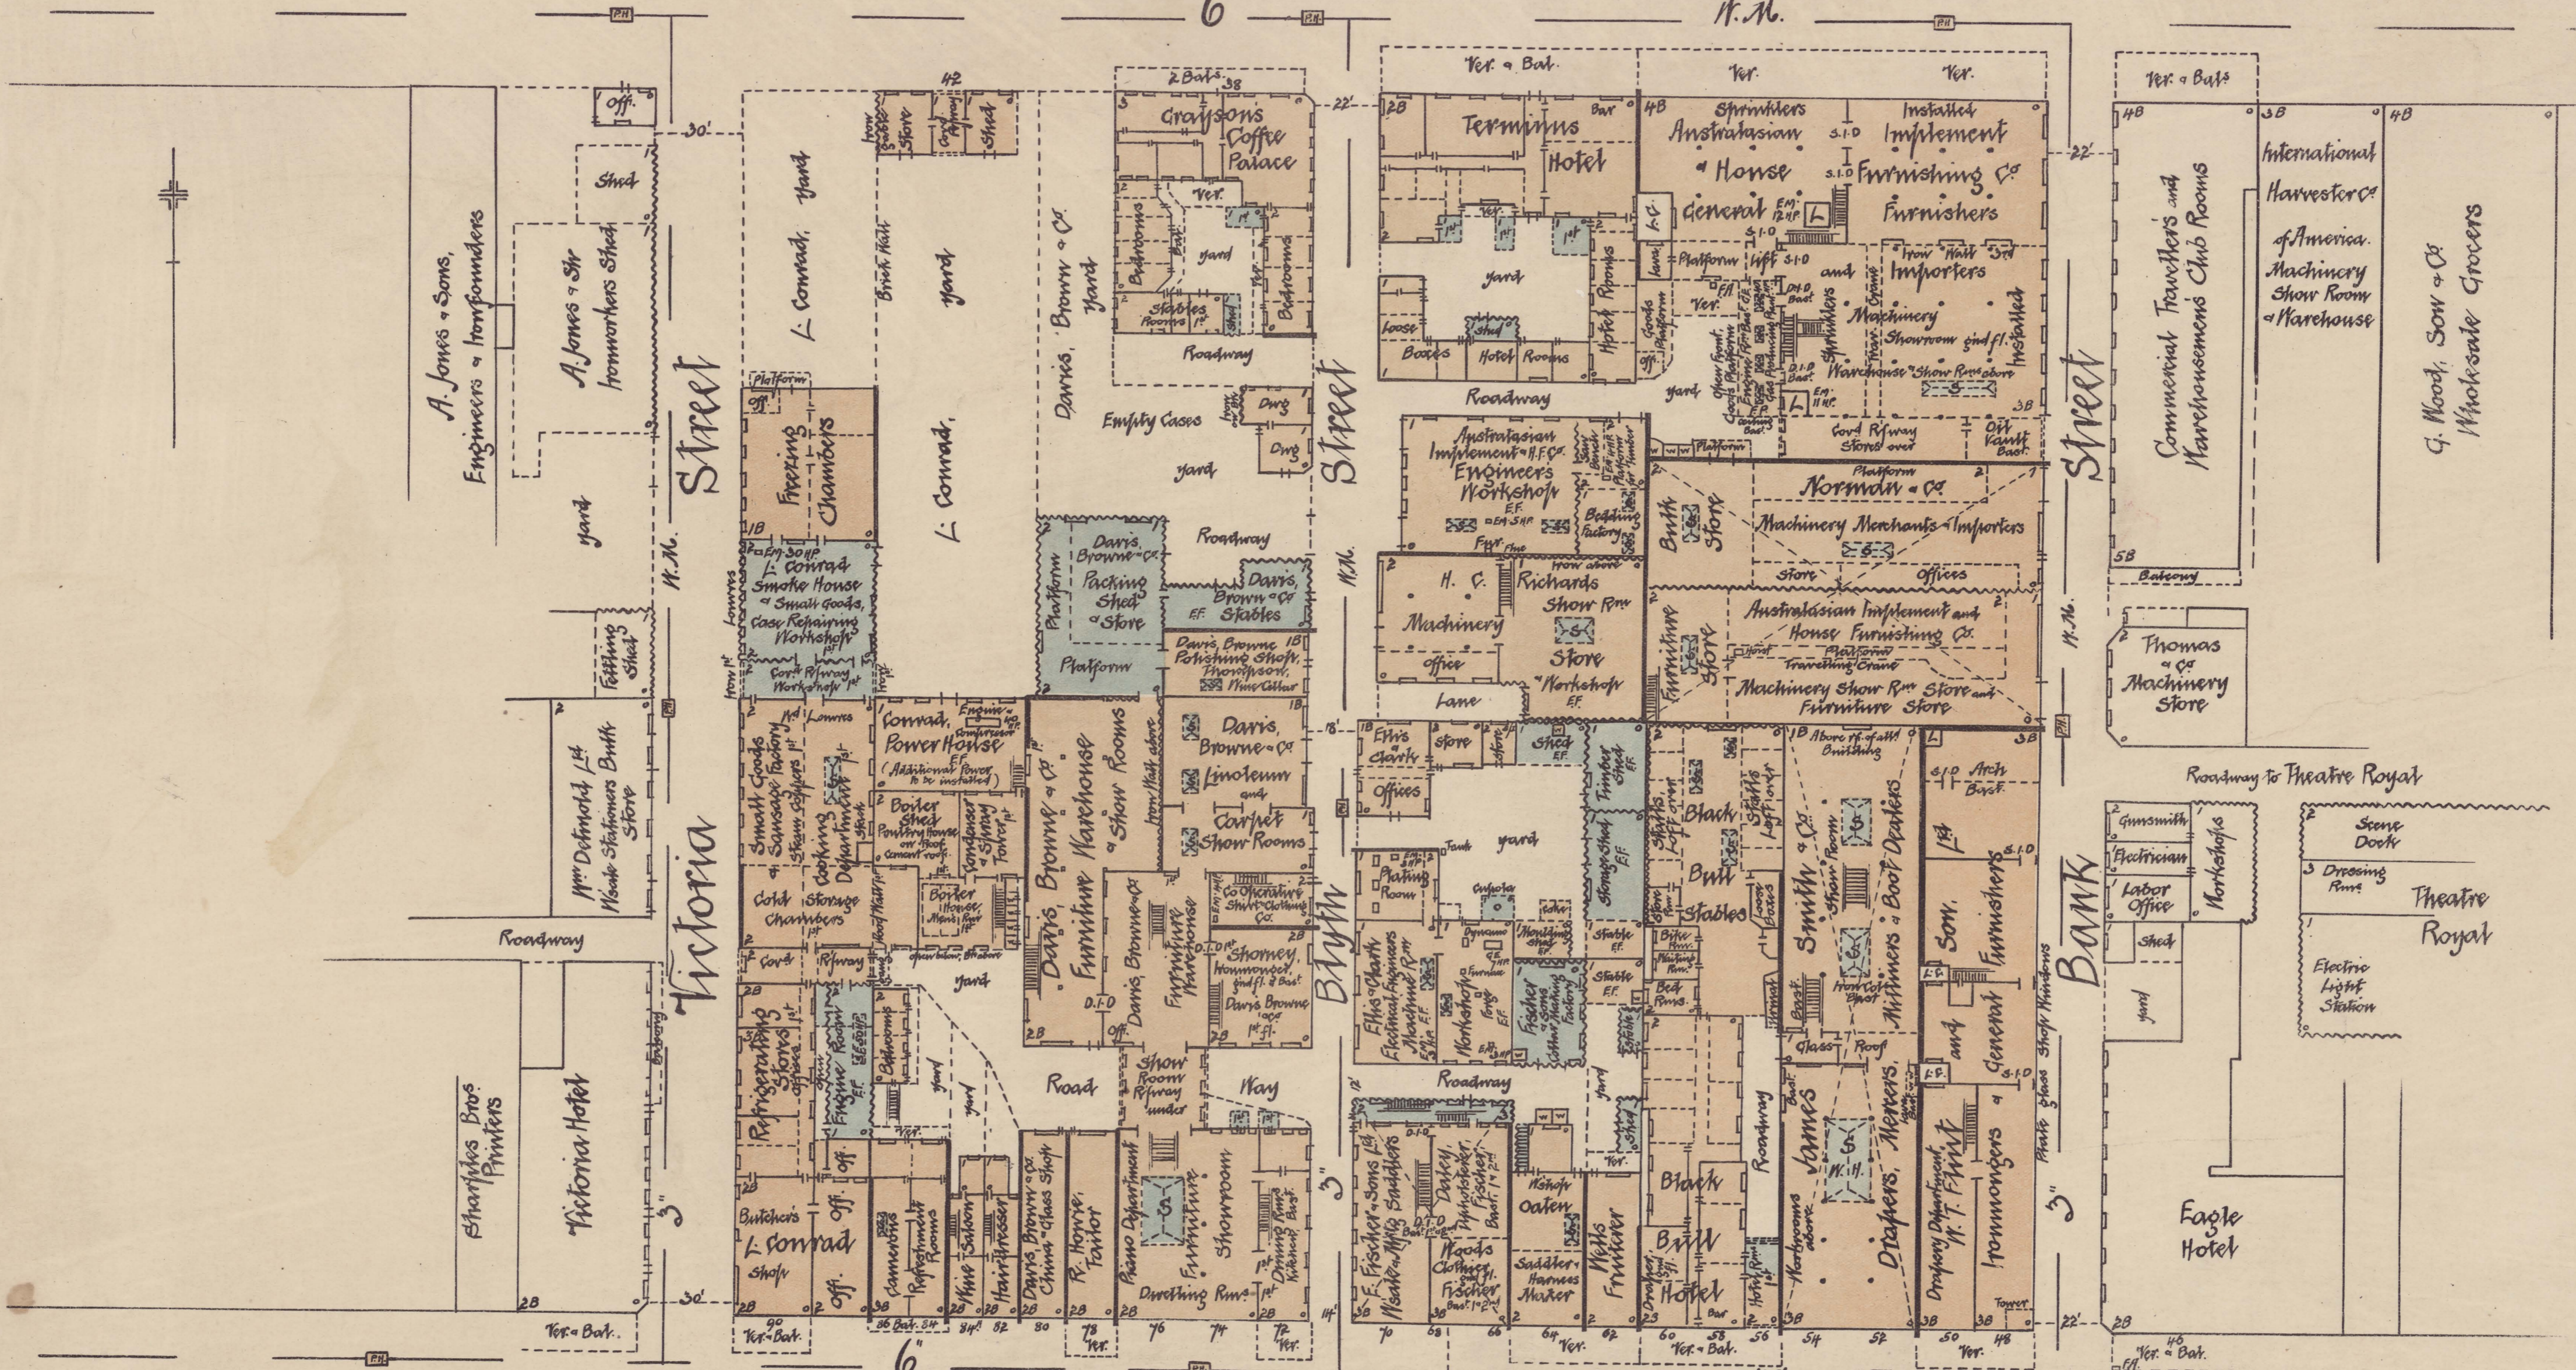

Adelaide Plan

Re-Surveyed 20th May 1911.

No 2

North Terrace

Hindley Street

Surveyed and Drawn for the Fire Underwriters Association of South Australia, by J. R. Ferguson.

Adelaide 25th May 1911.

Scale 40 feet to 1 inch

Karigoothe Hotel

Rosina St.

Entrance to Mees's Picture Theatre

Grand Coffee Palace

Roadway

Hoopers Furniture Warehouse

Leigh St.

Peel St.

White Hart Hotel