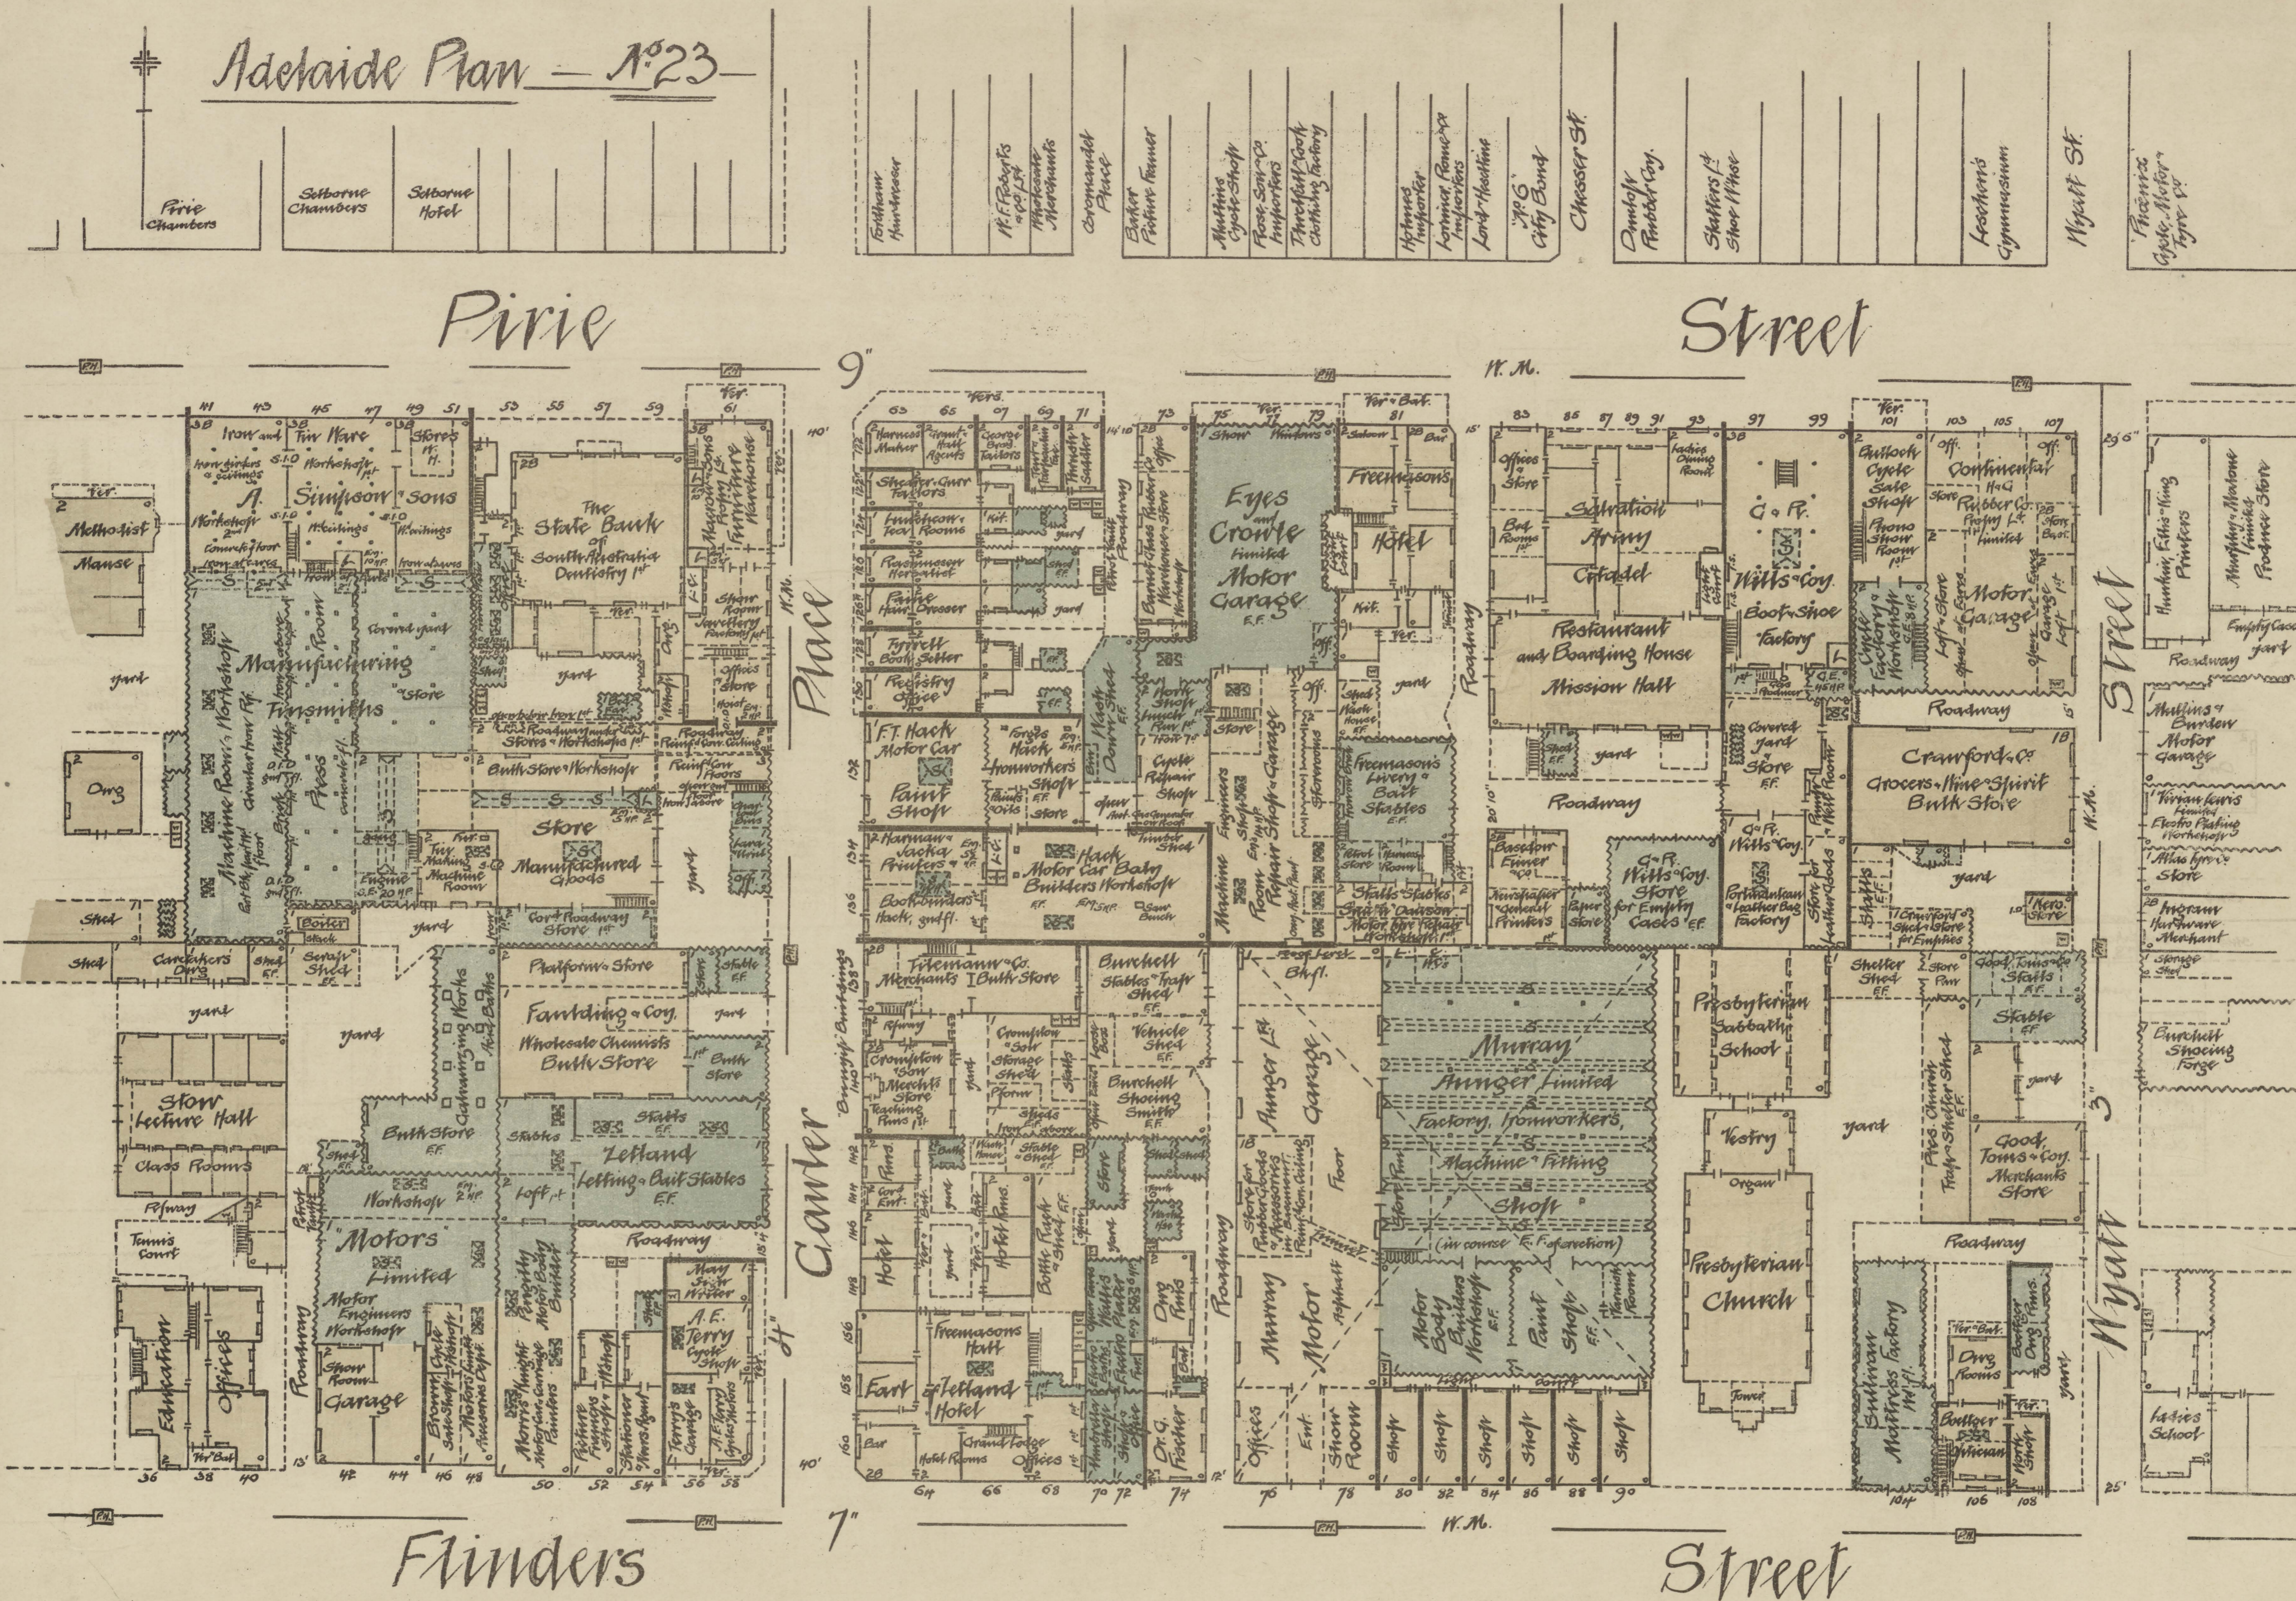

Adelaide Plan - No 23

C112 Confidential

Education Offices
(in course of erection)

Surveyed and Drawn
for the Fire Underwriters Association
of South Australia
by
J. R. Ferguson

Baptist
Church

Direct Place

Adelaide 16th June 1913.

Scale 40 ft. to 1 inch