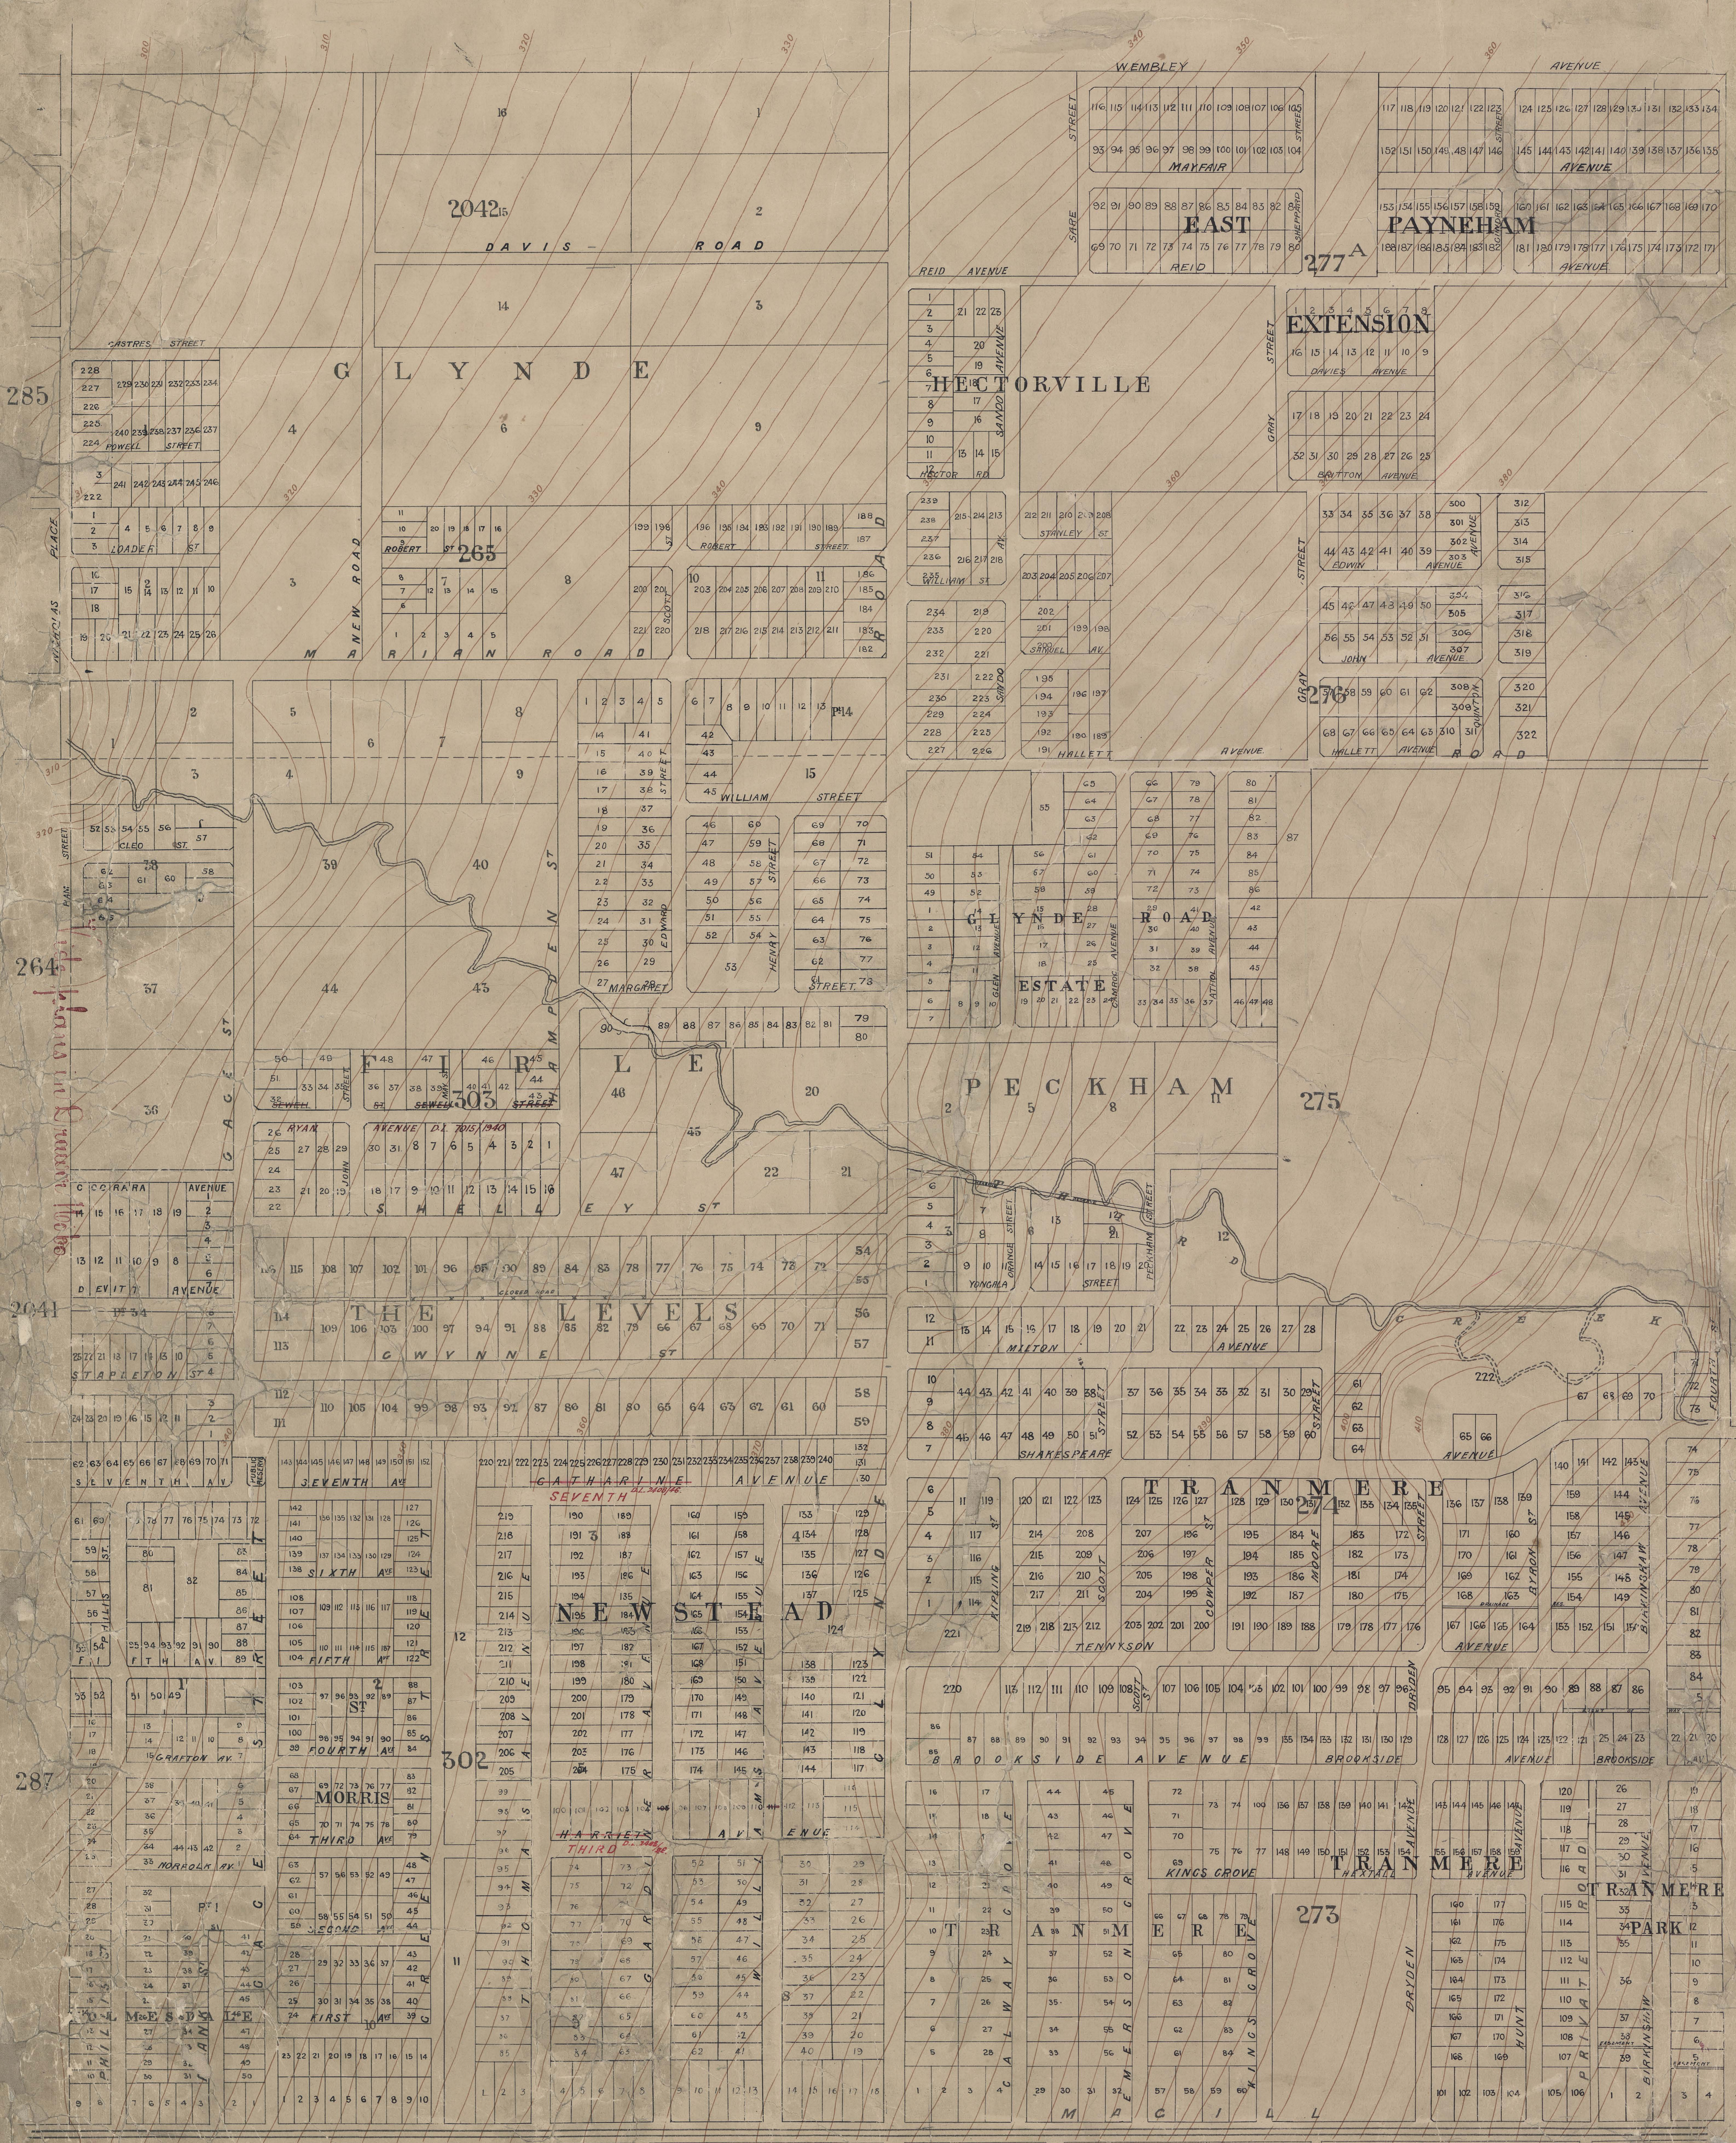

ADELAIDE & MAGILL
WOODFORDE, MURR

Scale - 4 chains to 1 in.

305

313

285

264

2041

287