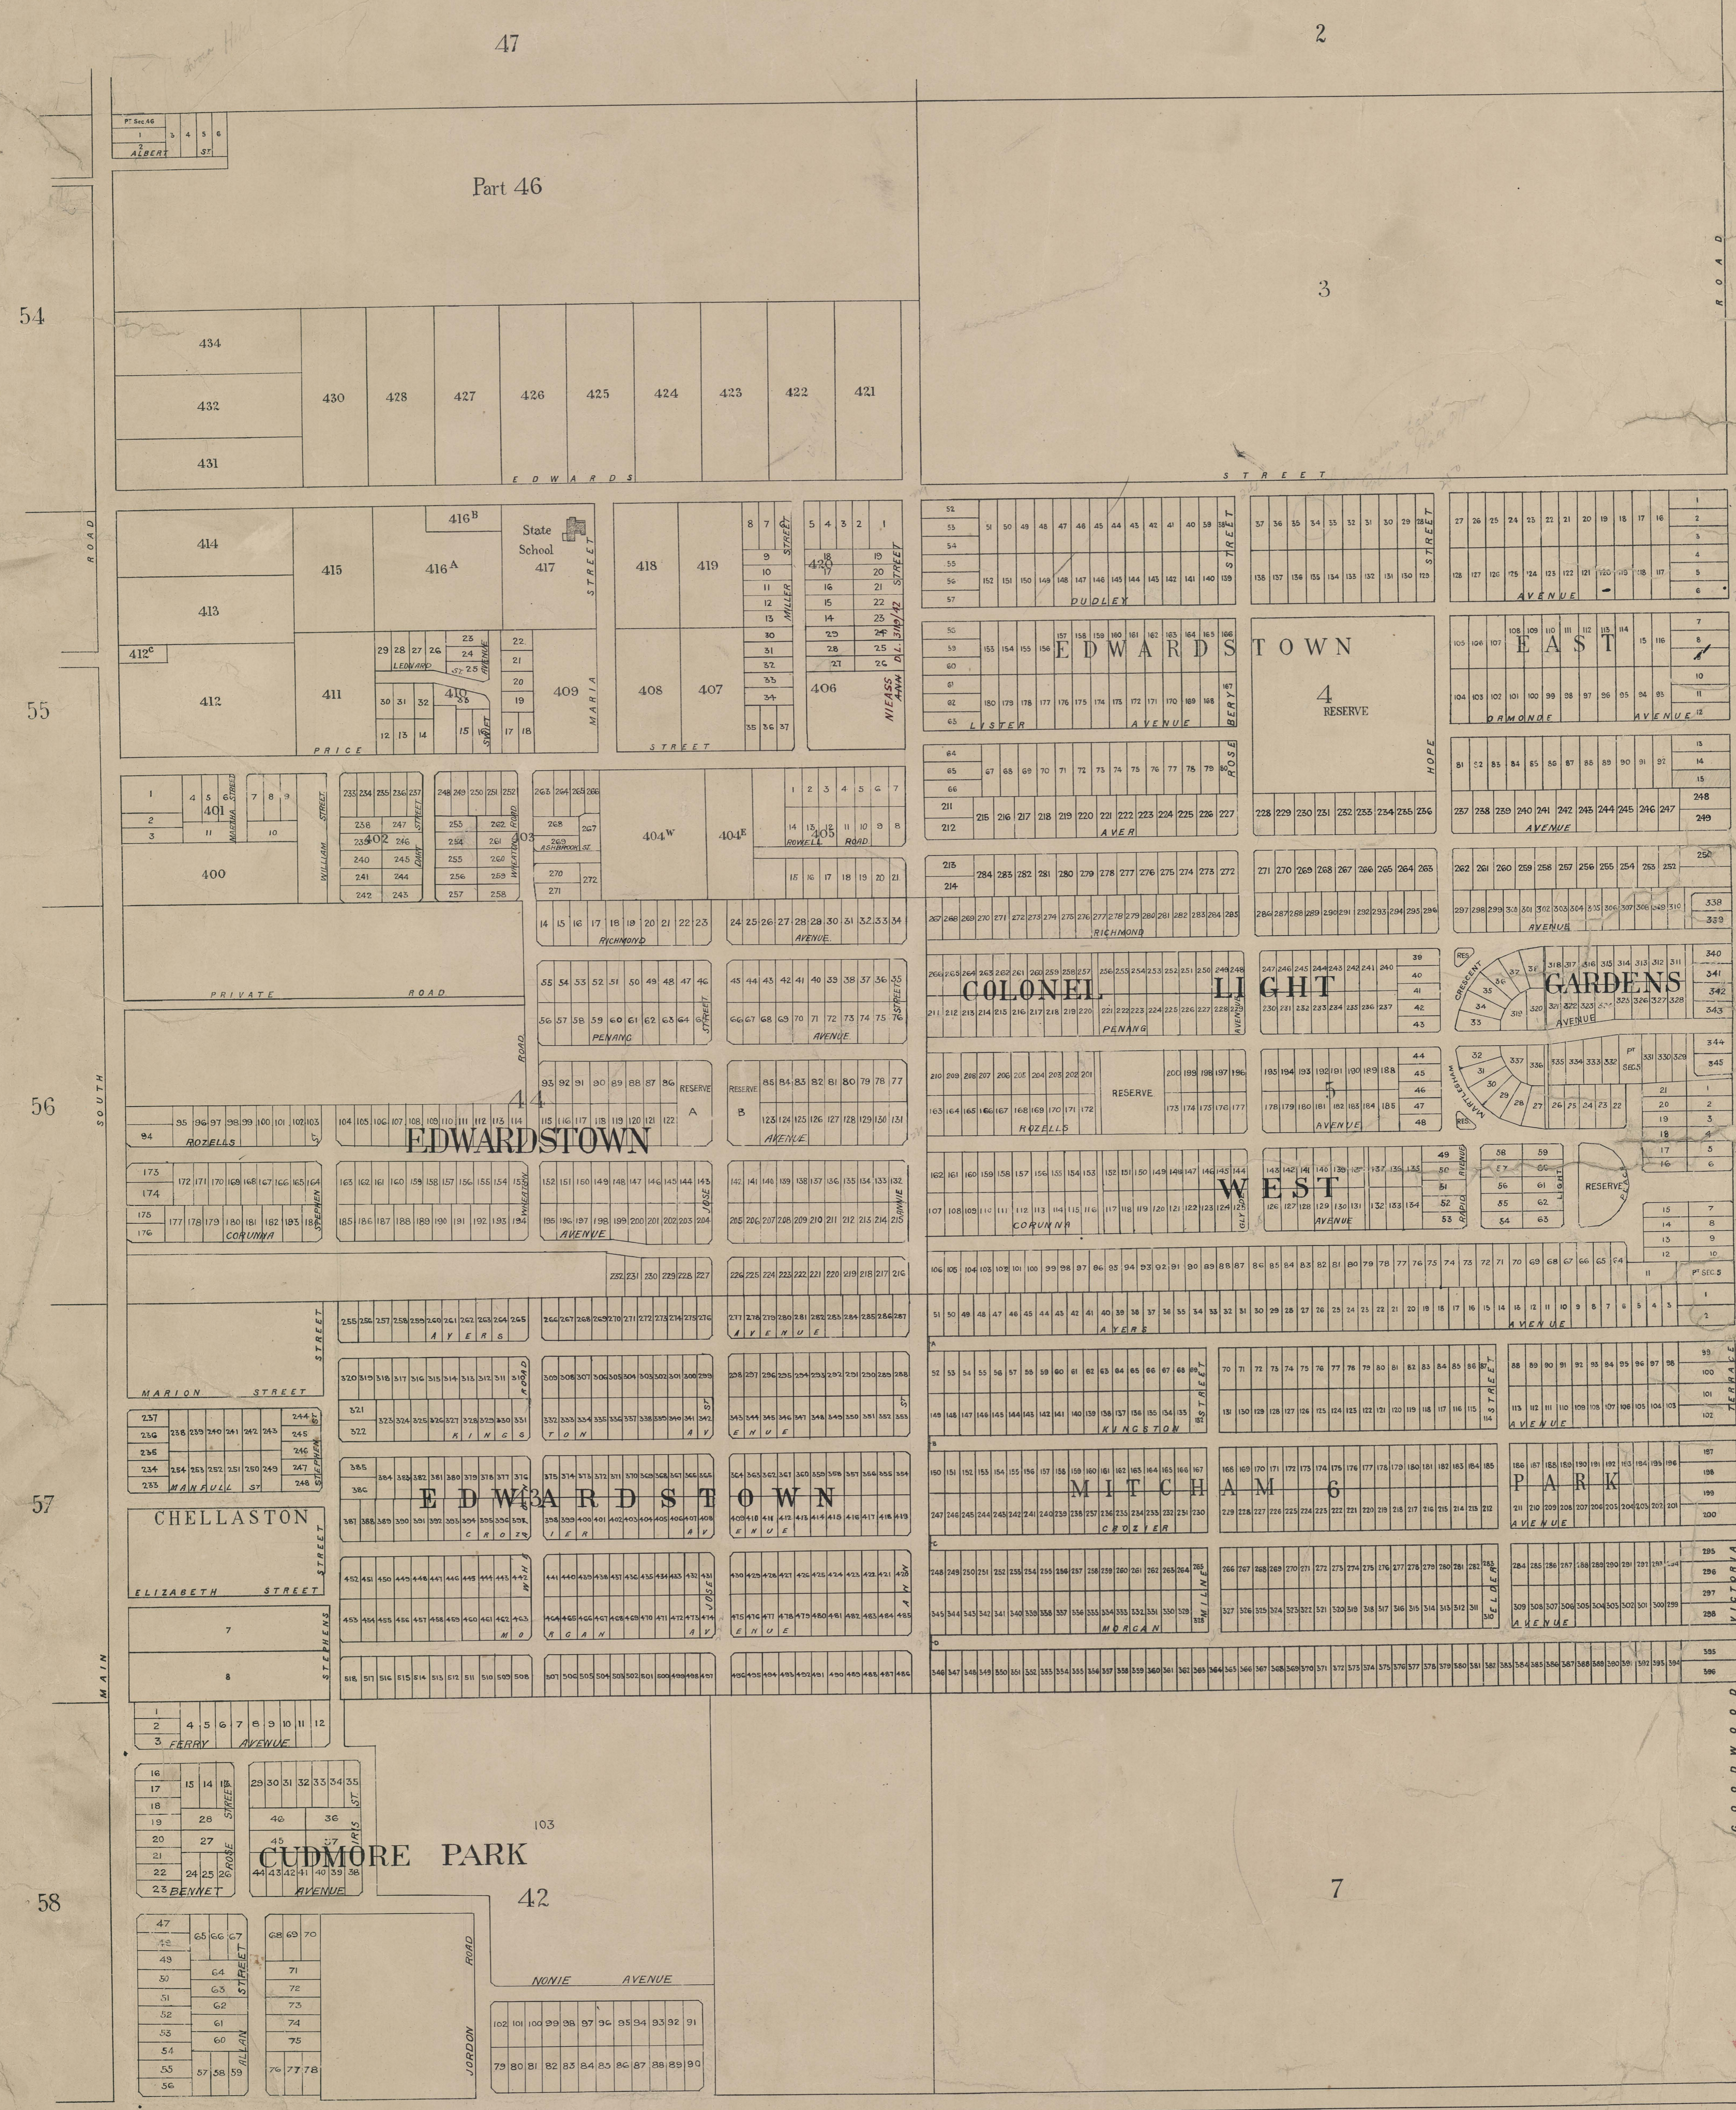

ADELAIDE AND MITCH CLAPHAM, COTTONVILL

SCALE:—4 chains to 1 inch.

54
55
56
57
58

47
42
41

2
3
4
7
8

Vide plans in Power 11675

G O O D W O O D