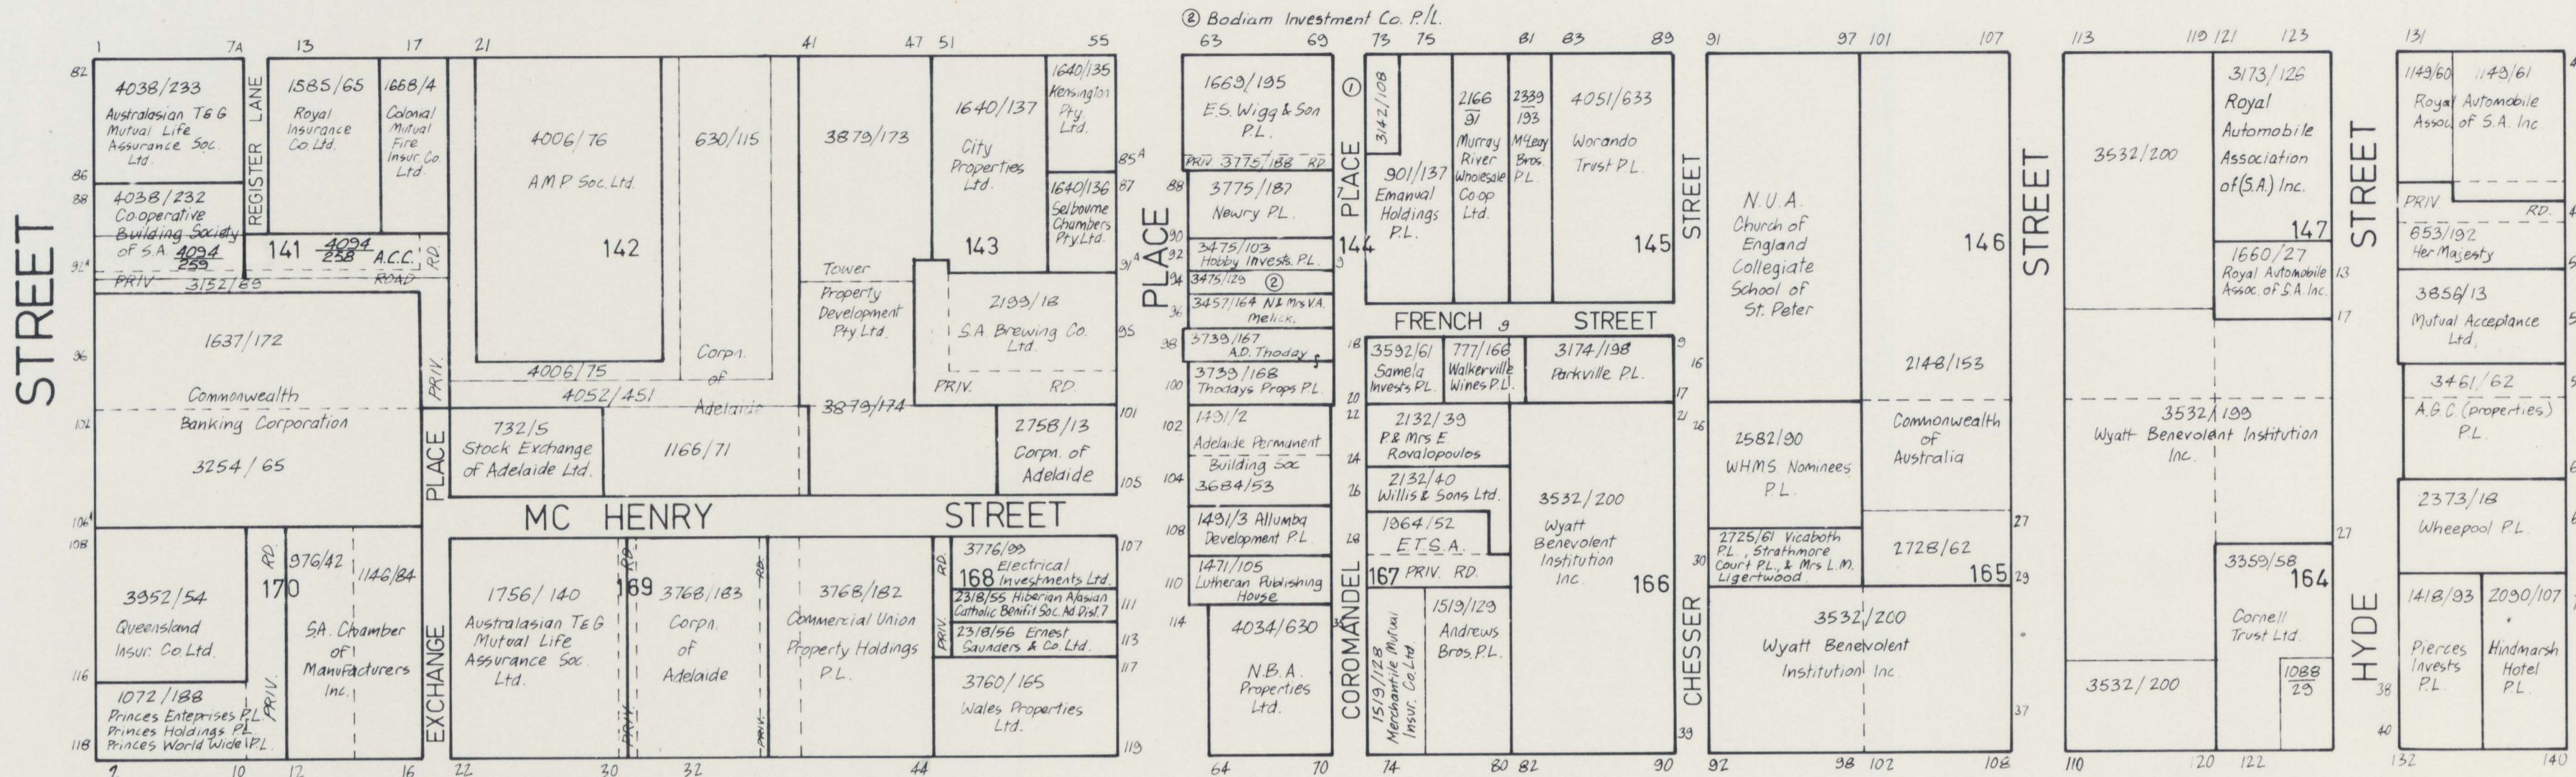

The Corporation of the City of Adelaide does not warrant that the areas, measurements and sitings specified or appearing on this Plan are a true and accurate record and the Corporation accepts no responsibility to persons relying on or acting on the accuracy of anything contained in this Plan to their detriment

GRENFELL STREET

STREET

PIRIE STREET

STREET

FLINDERS STREET

STREET

CITY OF ADELAIDE
 PROPERTY OWNERSHIP
 SCALE - 1:1000
 CITY PLANNER'S DEPT.
 8-1977

① 3142/108 Mrs P.J. Dolan & Mrs M.A. McPhee

③ E.L. Noack, J.G. Howell, J.C. Dallwitz & R.A. Danvers

HINDMARSH SQUARE

PULTENEY STREET