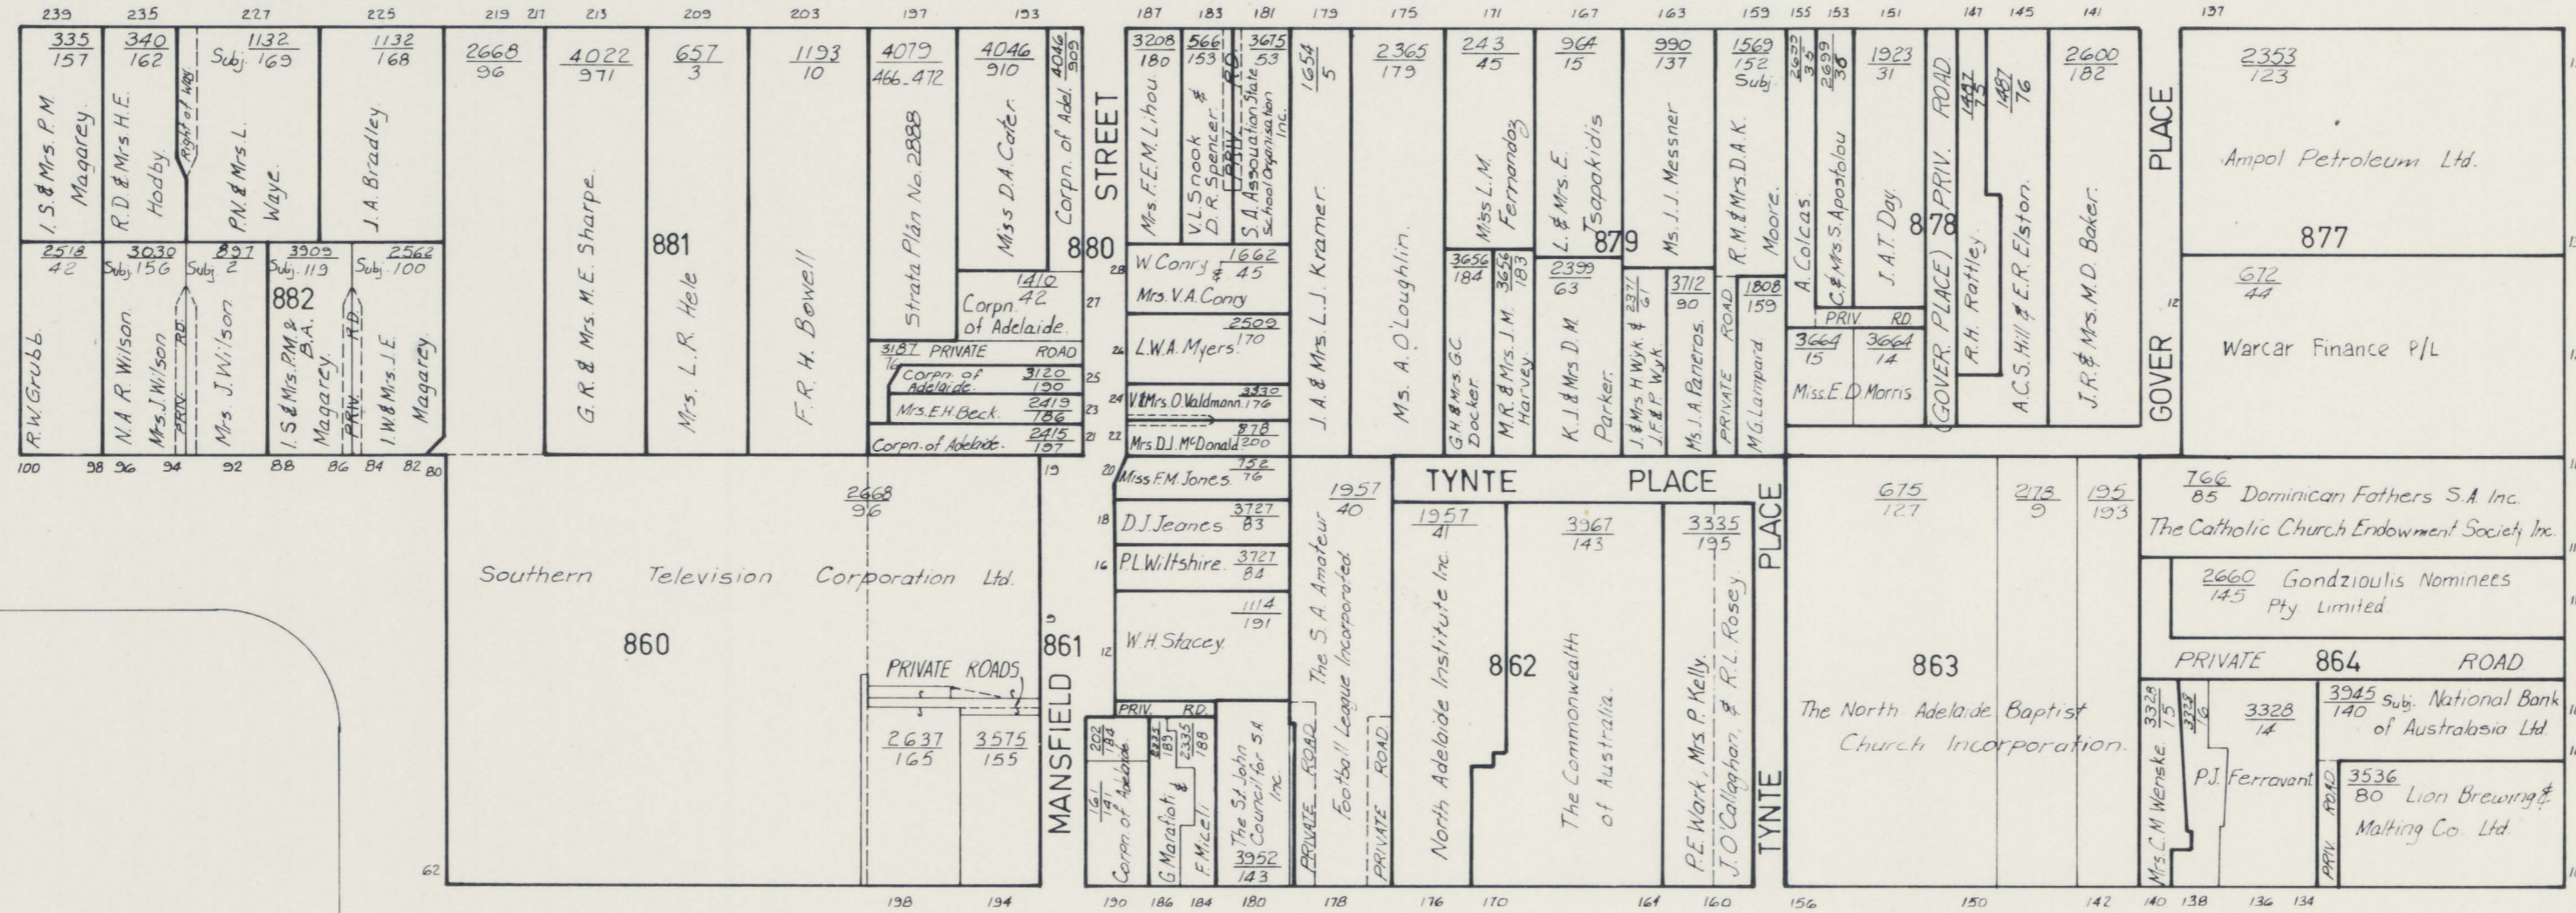

The Corporation of the City of Adelaide does not warrant that the areas, measurements and sitings specified or appearing on this Plan are a true and accurate record and the Corporation accepts no responsibility to persons relying or acting on the accuracy of anything contained in this Plan to their detriment

JEFFCOTT ST.

GOVER STREET

STREET

STREET

TYNTE STREET

STREET

WELLINGTON SQUARE

ARCHER STREET

STREET

O'CONNELL STREET

① Haussen's Wellington Hotel Pty. Ltd.

CITY OF ADELAIDE

PROPERTY OWNERSHIP

30

SCALE - 1:1000

CITY PLANNER'S DEPT.