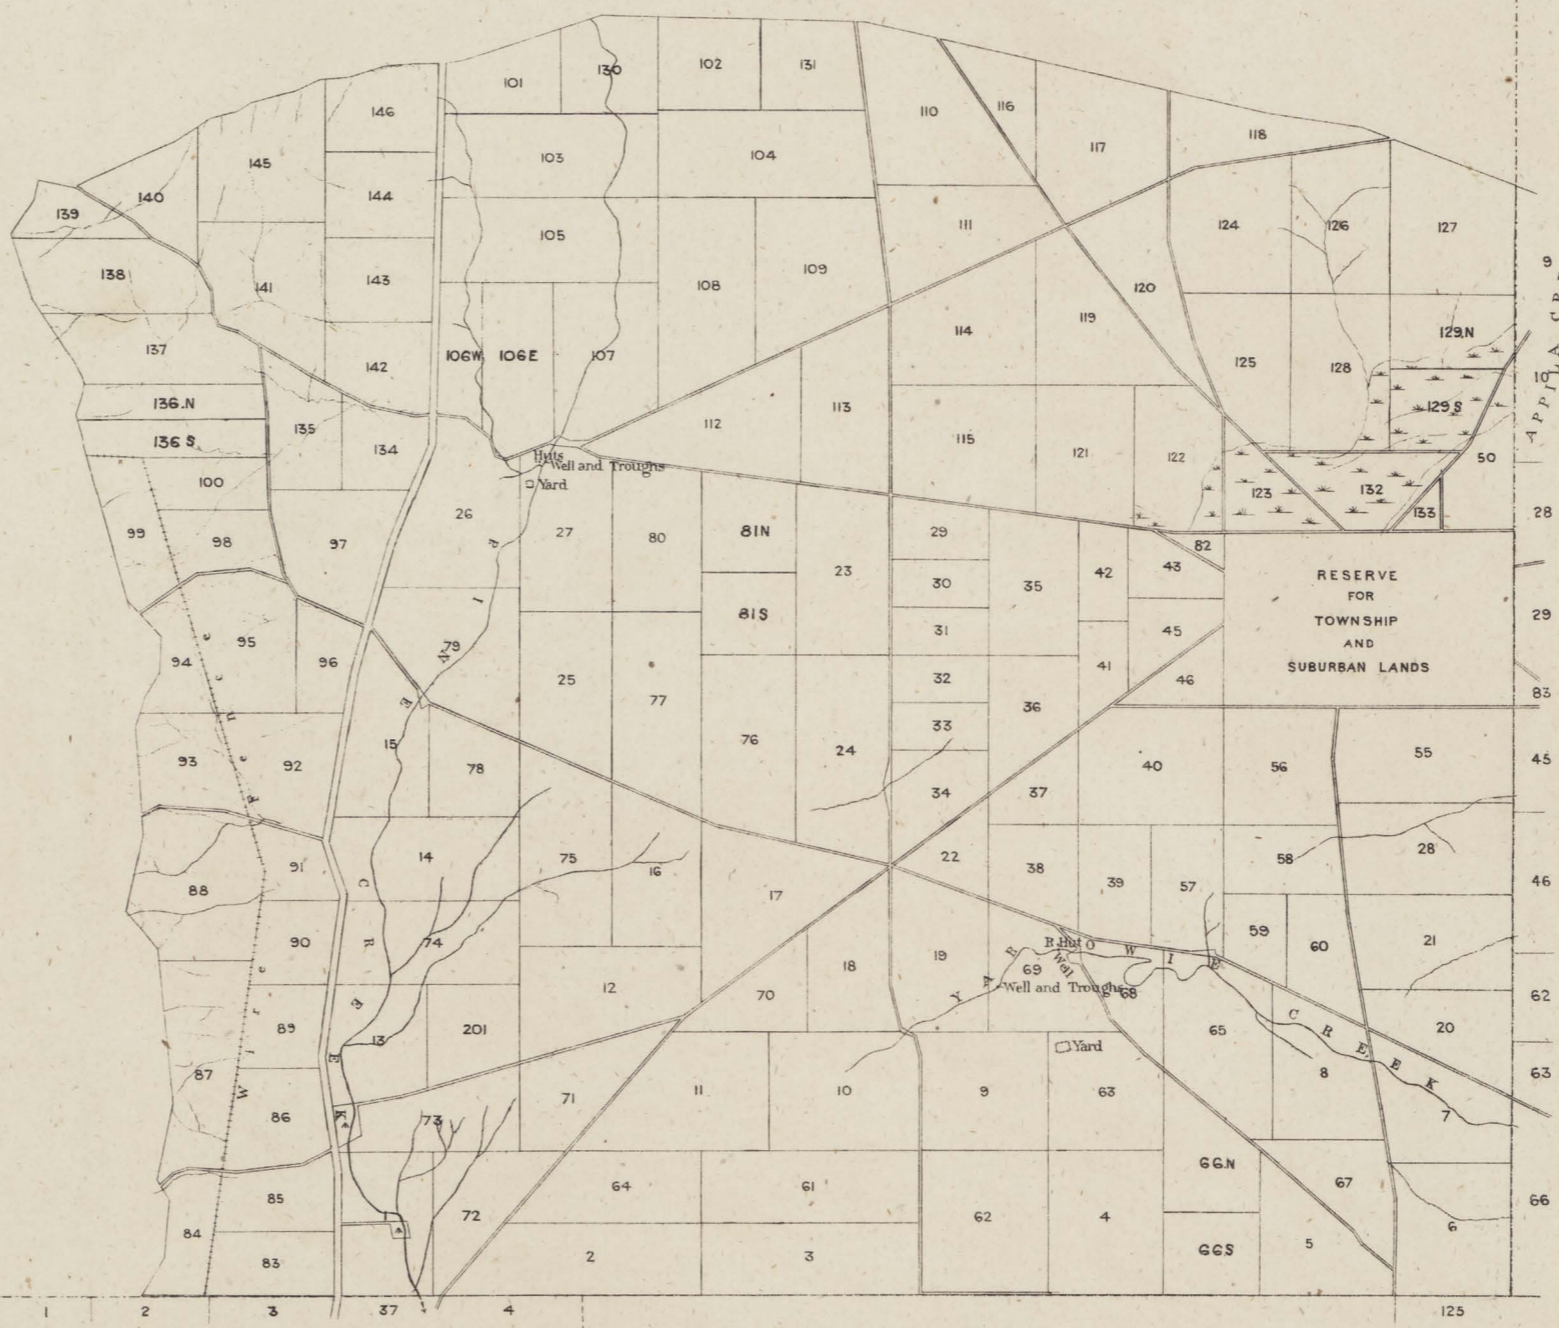

Original under the name of Appila

APPILA

True North

Magnetic

Var. 540 E.

354 20.

380 0.

84 5

W
I
C
O
D
O
W
I
E

B O O Y O O L I E C A L T O W I E

SCALE
1 Mile 2 Miles 3 Miles
SURVEYOR GENERAL'S OFFICE ADELAIDE. Frizer & Crawford, Photo-Lithographers.
AUGUST 1873