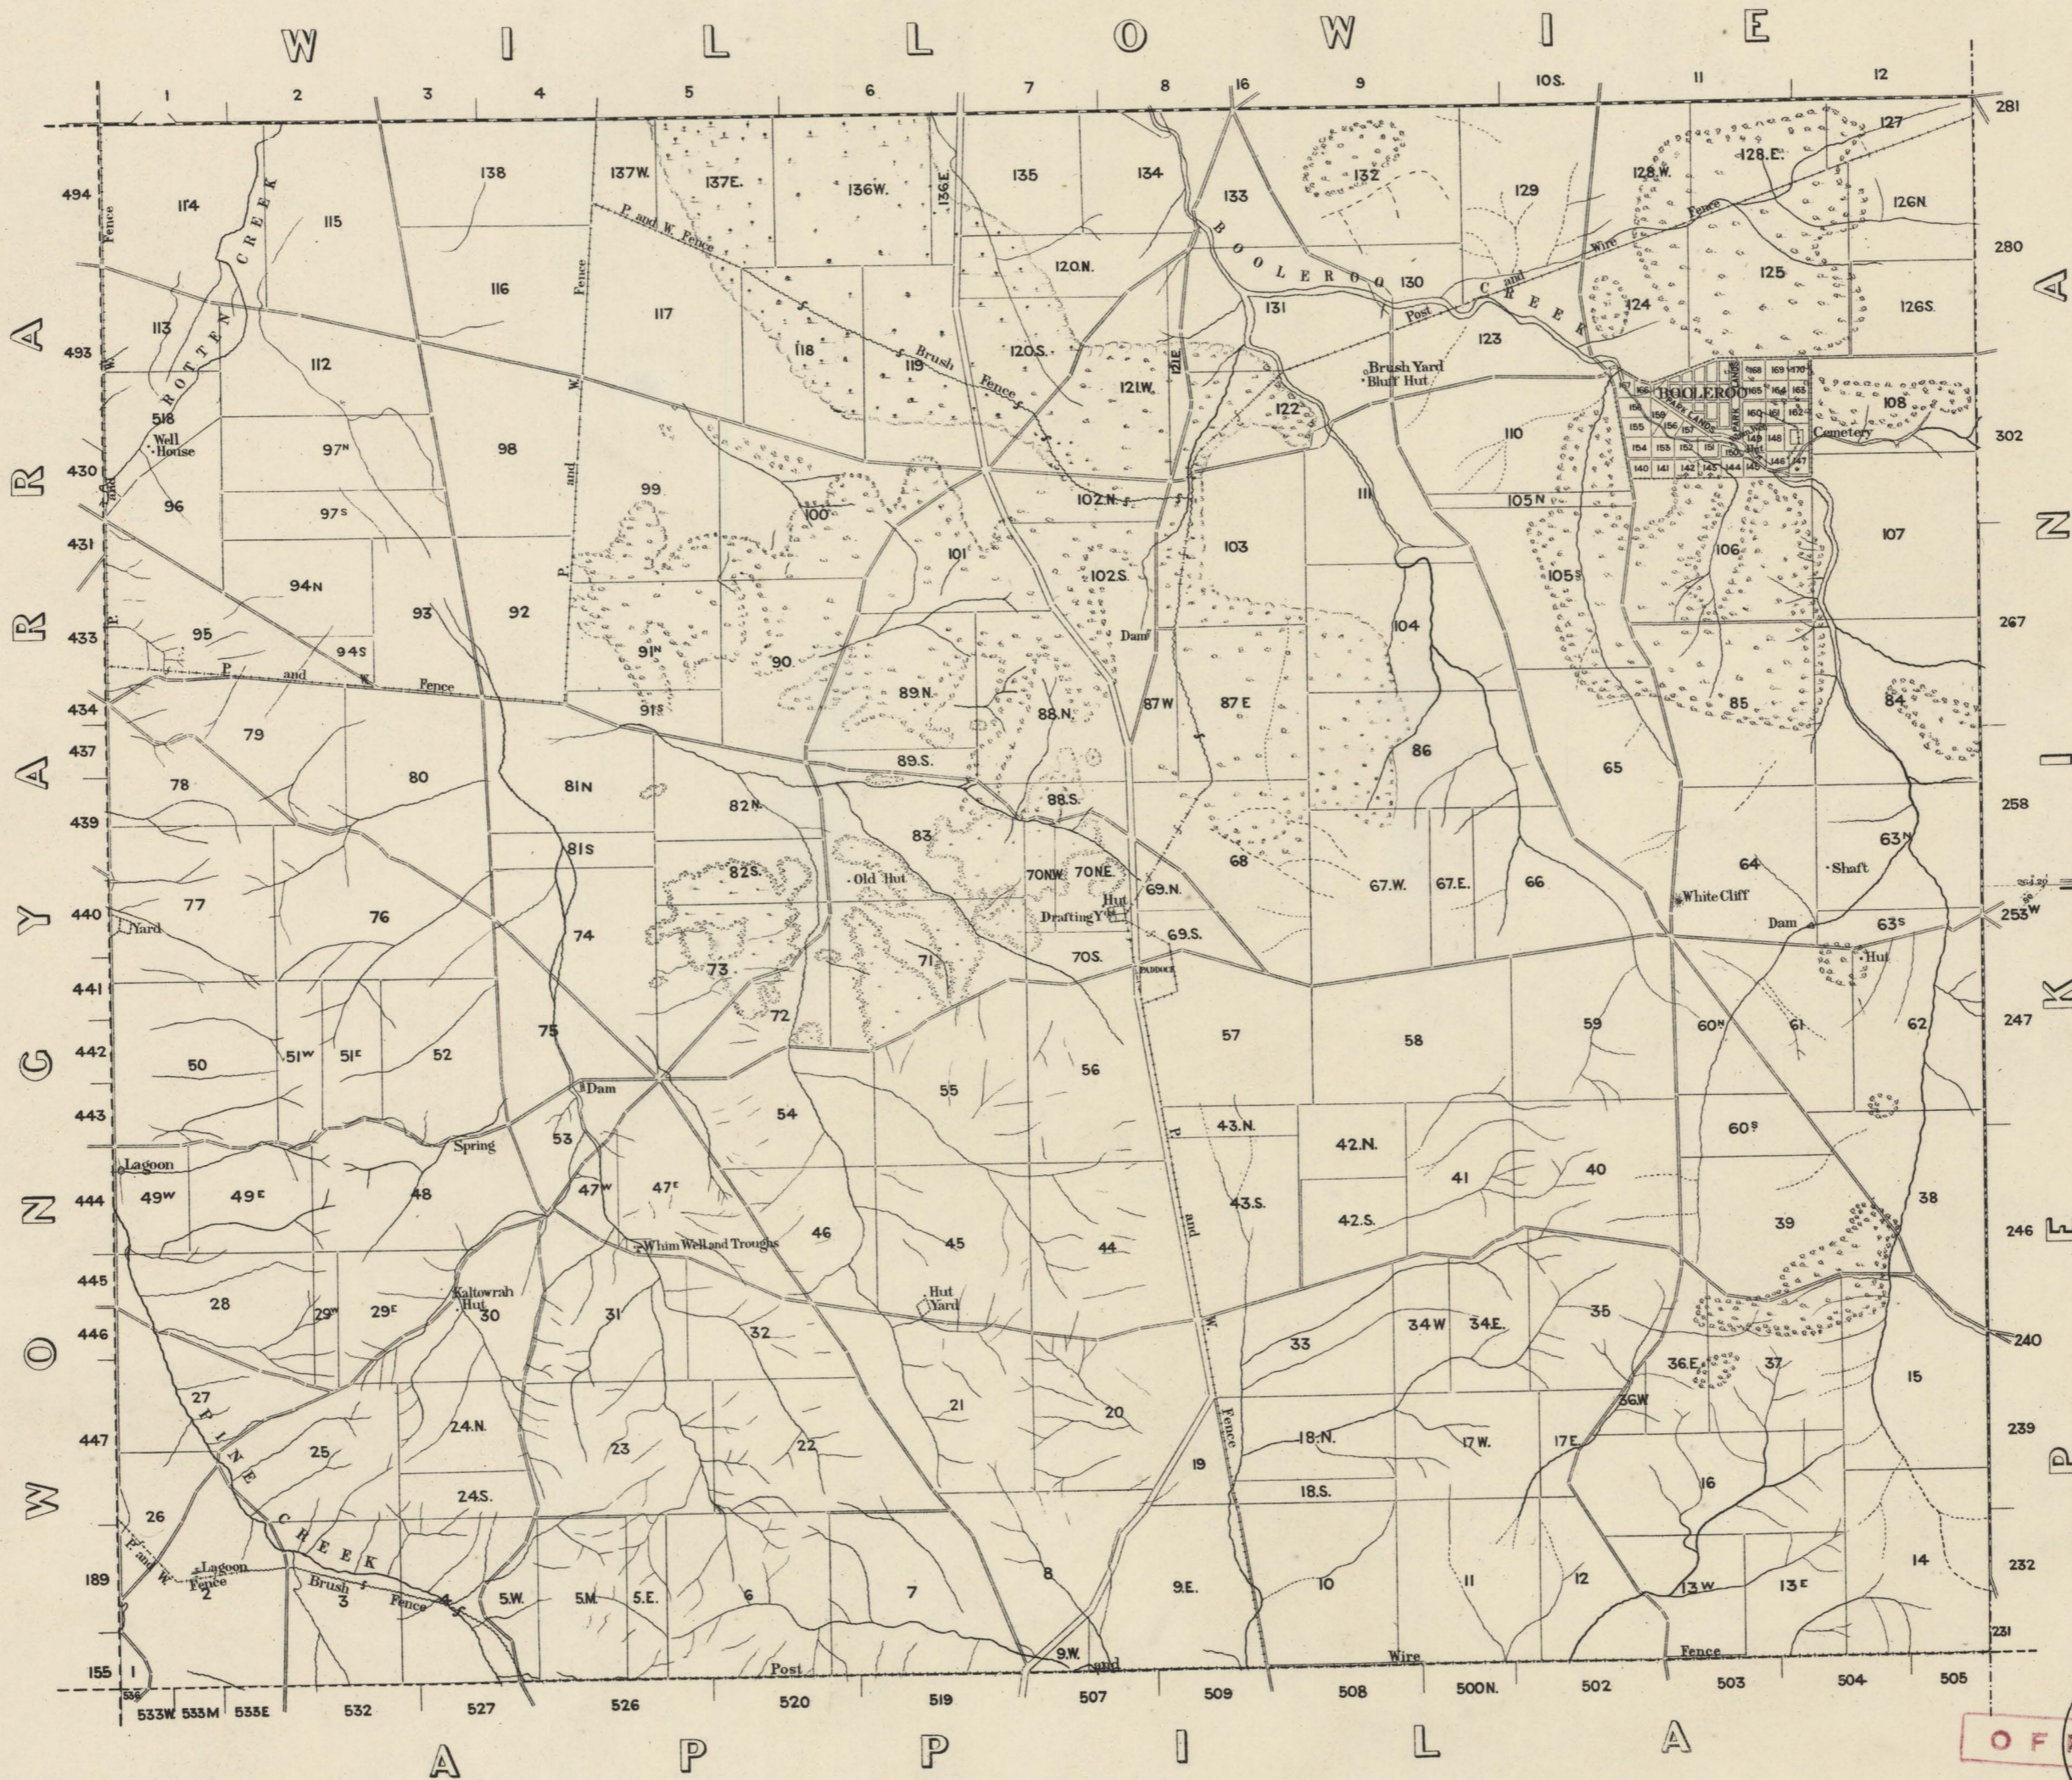

Arranged under Goyder. See reverse side.

# BOOLEROO

SCALE  
Drawn by E. M. S. (1346) Examined by A. S.  
SURVEYOR GENERAL'S OFFICE, ADELAIDE. Fraser S. Crawford, Photo-lithographer.  
OCTOBER 1875

114355607