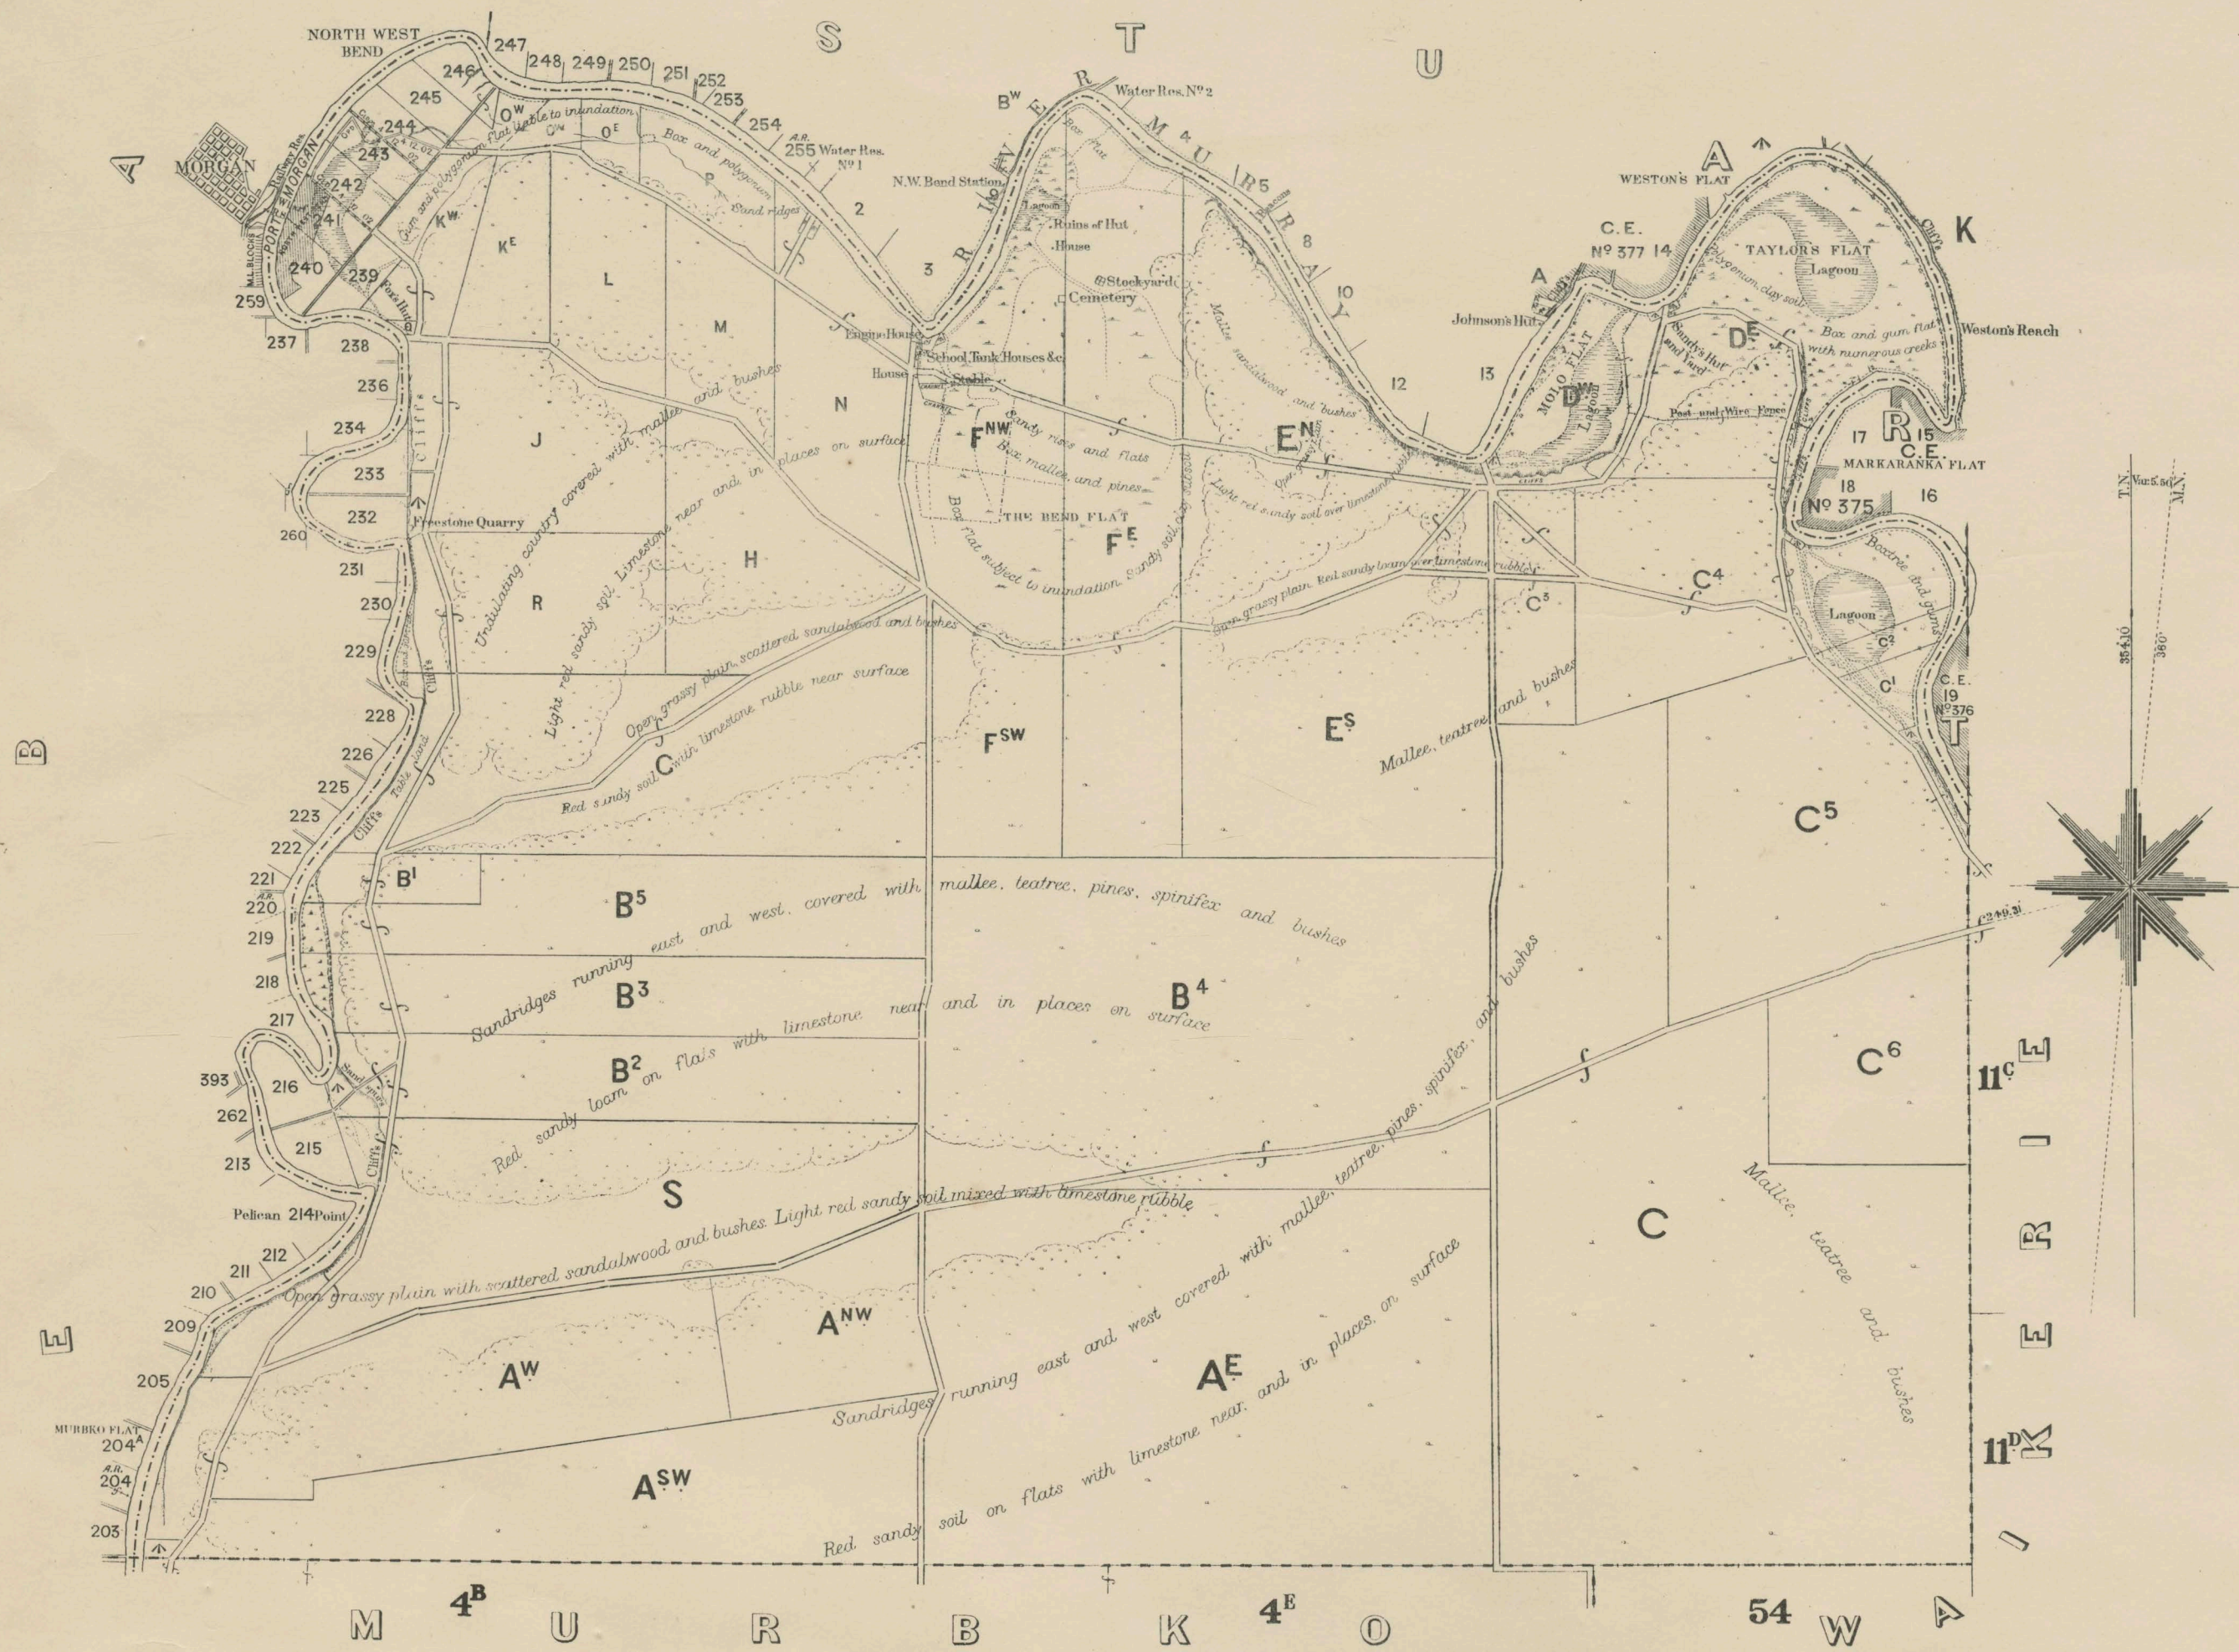

Nov 1893 plan see reverse side of Baltowie, 1891 (lent to Archives)

CADELL

CADELL

H
830 bje
1:63,360
Cadell
1910