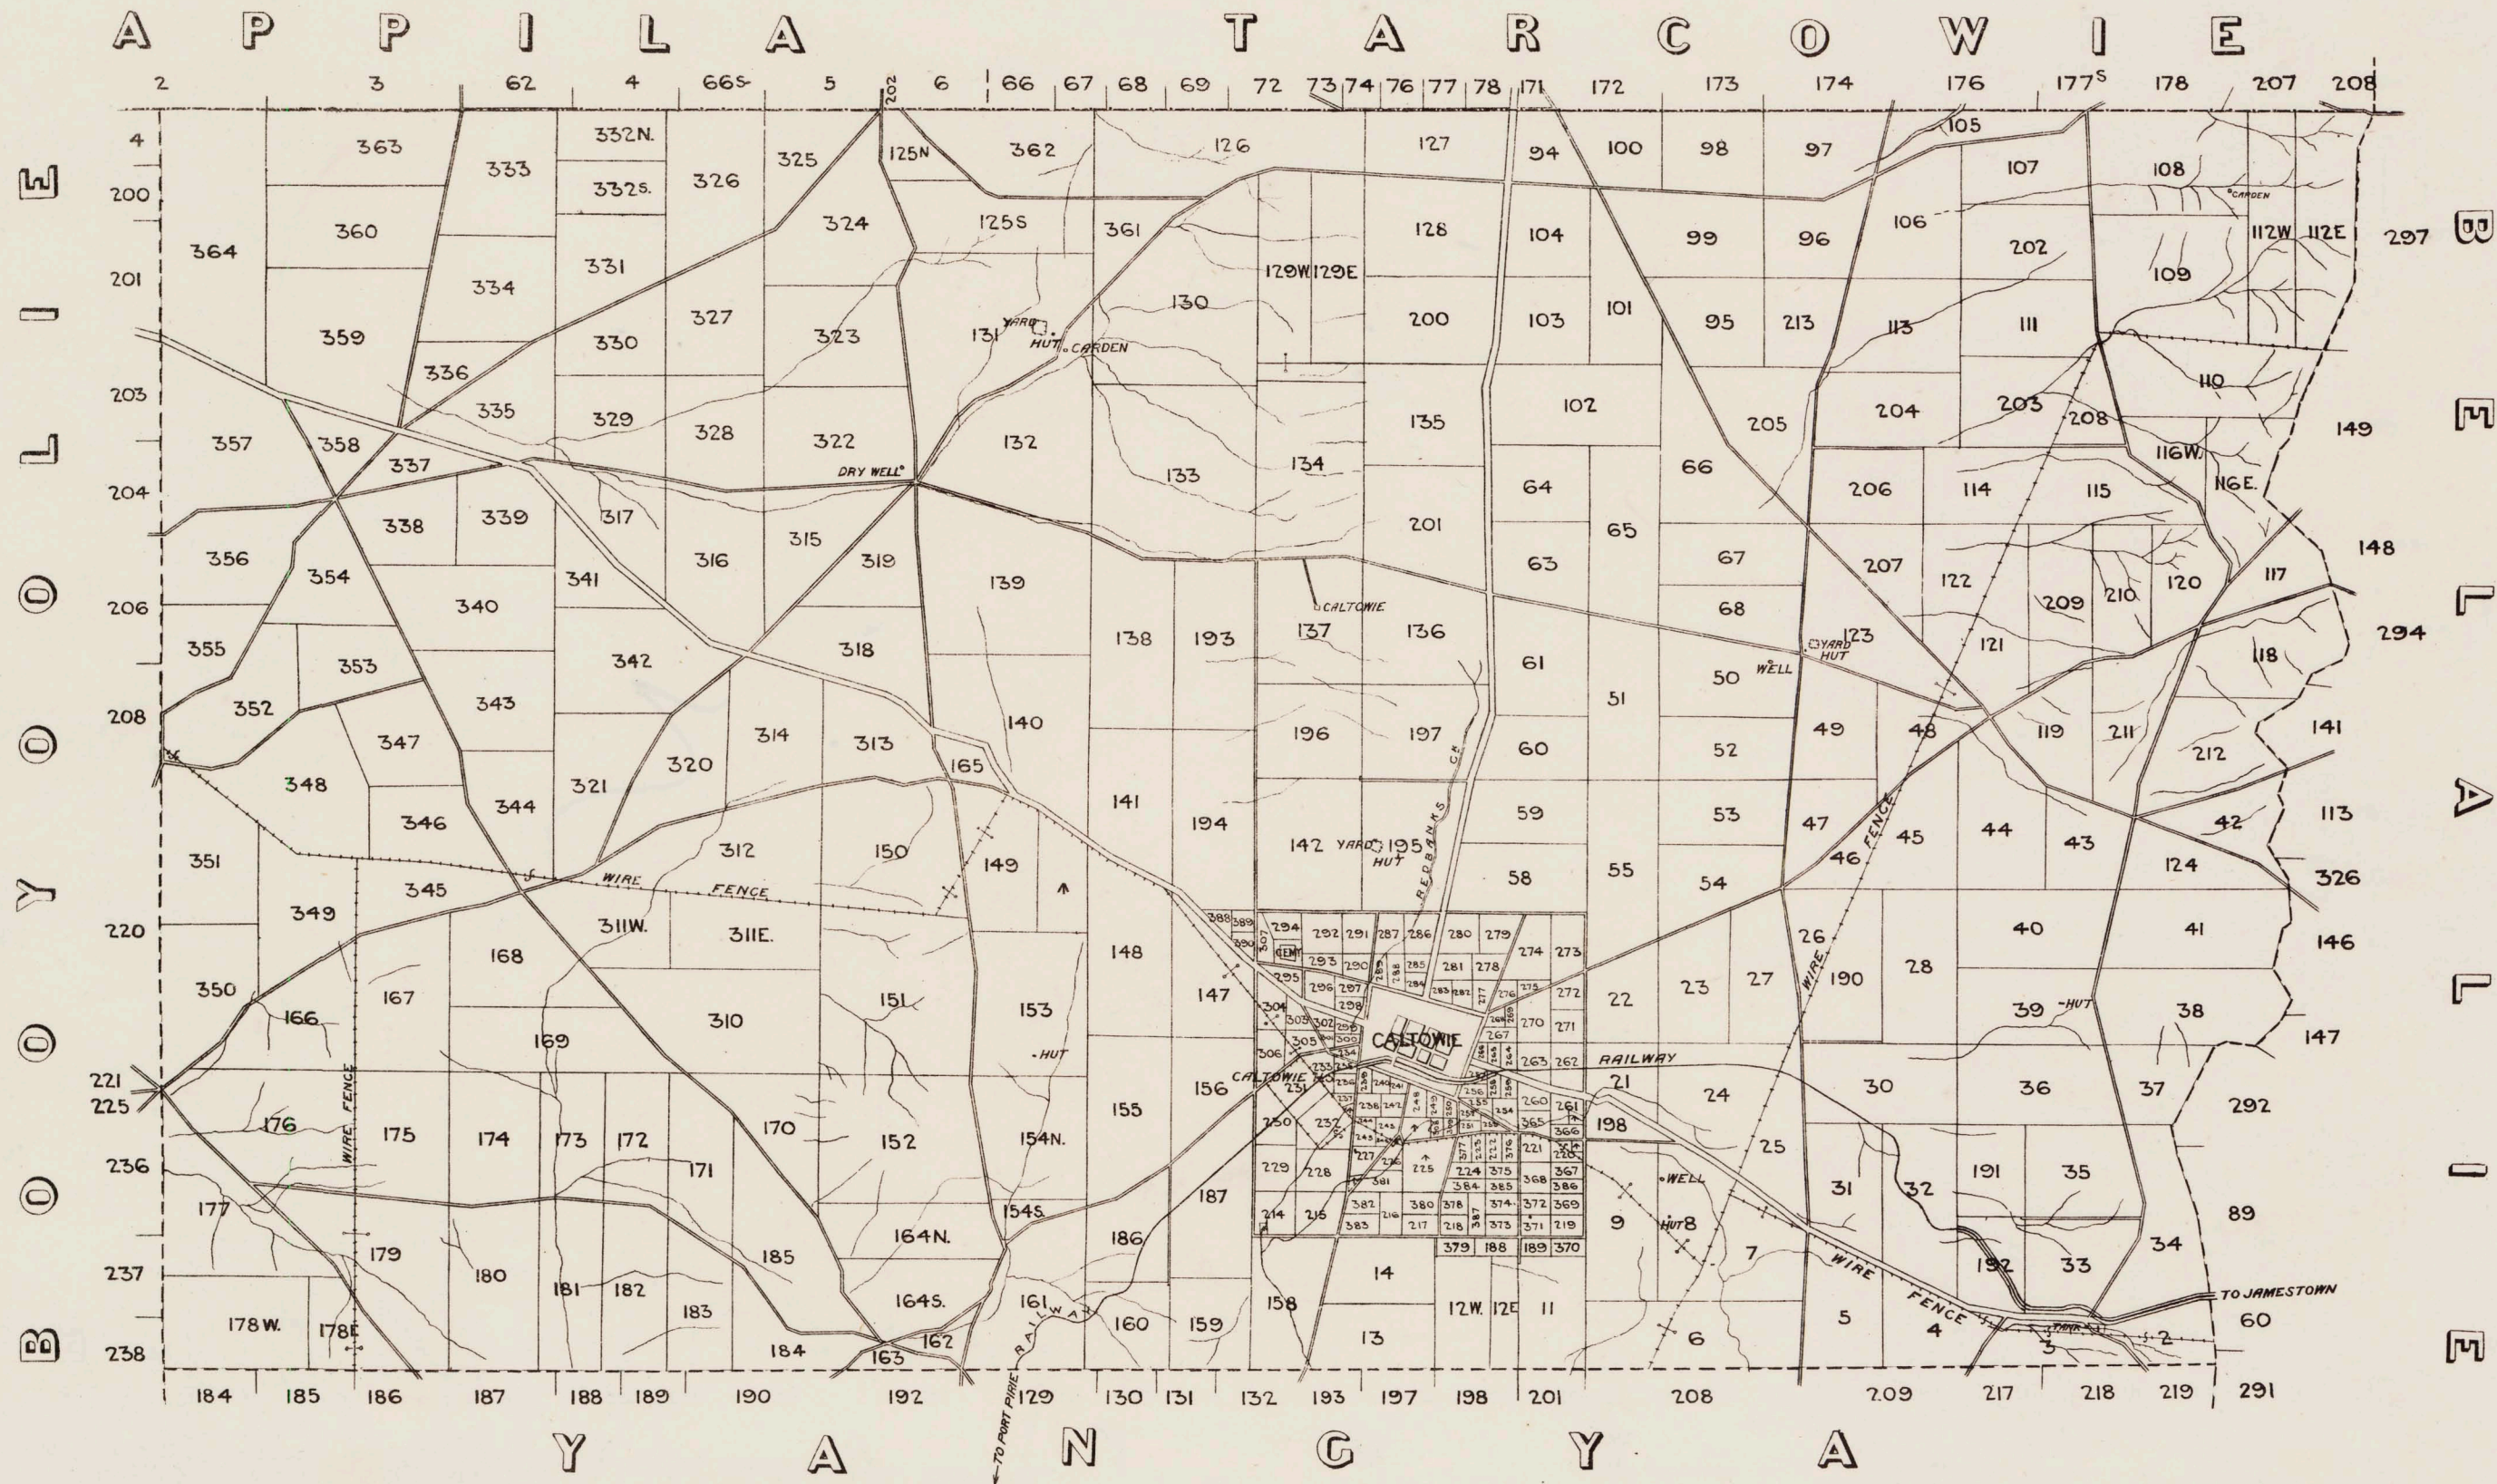

Arranged under Broughton. See reverse side.

CALTOWIE

—SCALE—
[Scale bar showing distances in feet and meters]
Drawn by [Name] Examined by J.W.W.
SURVEYOR GENERAL'S OFFICE, ADELAIDE, Printer: S. Goodland, Photo-lithographer.
JANUARY 1878.