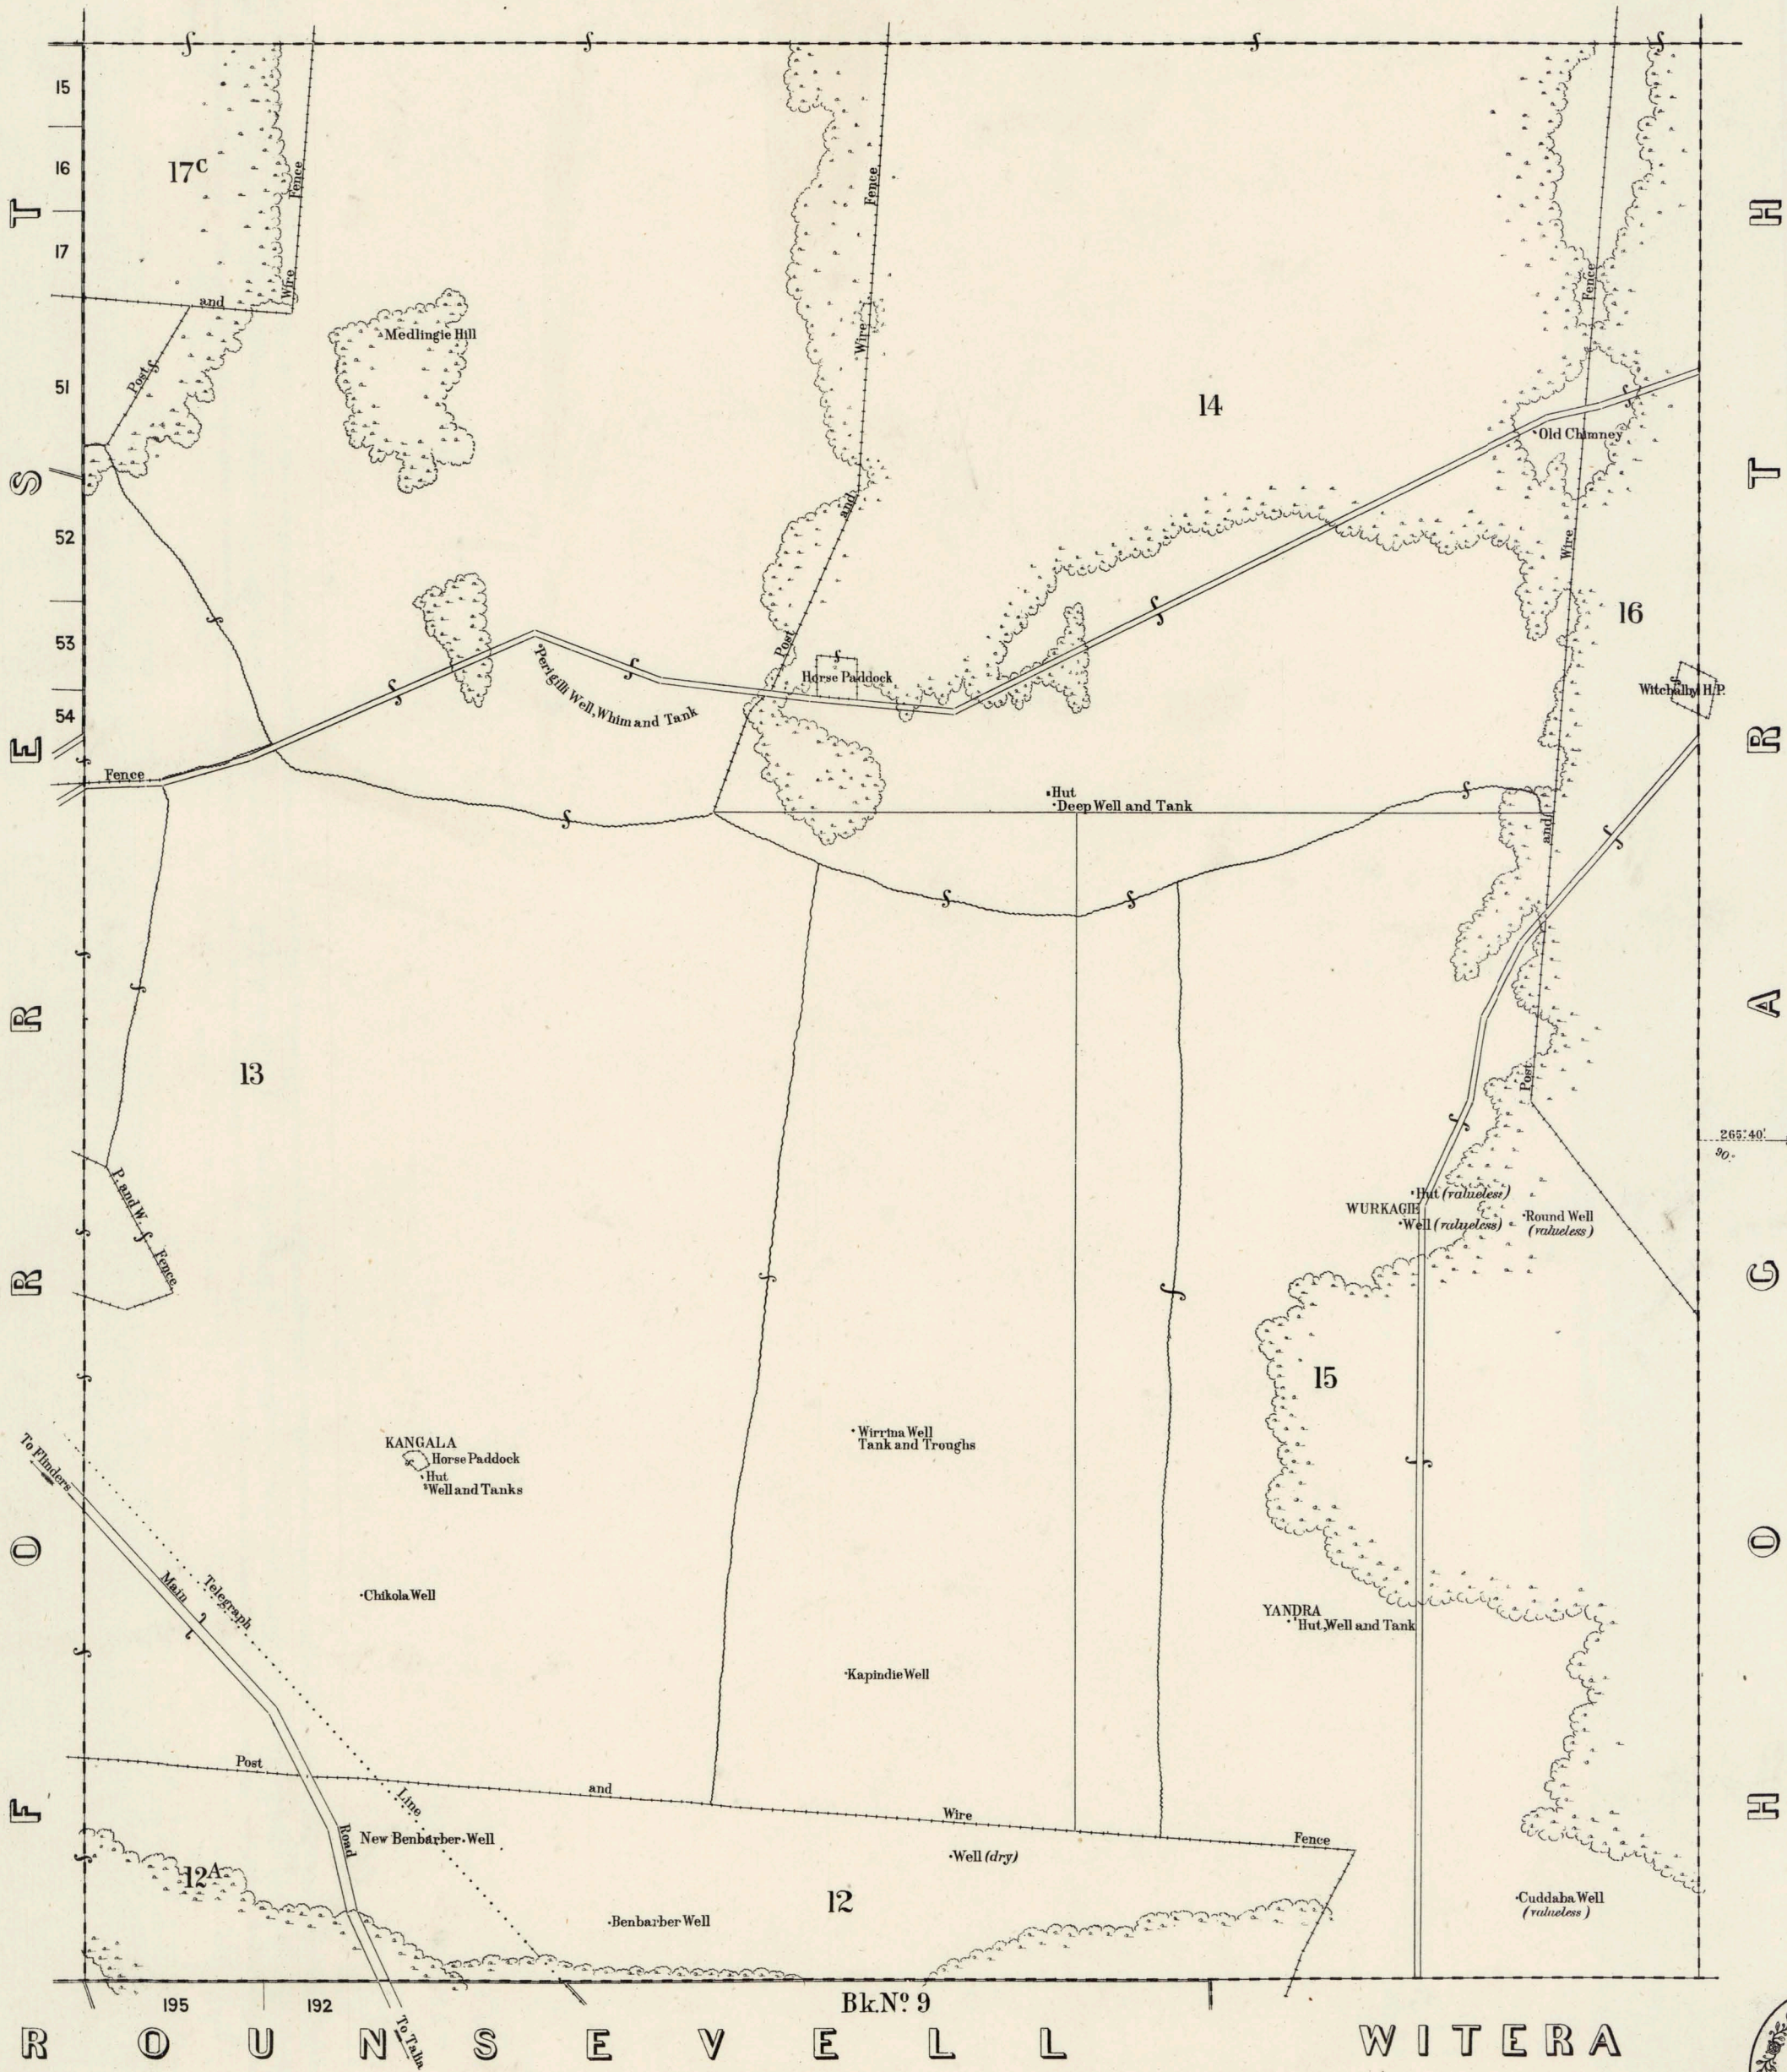

CAMPBELL

M U R R A Y

SCALE
Chains 80 70 60 50 40 30 20 10 0 80
Miles
SURVEYOR GENERAL'S OFFICE ADELAIDE. A. Vaughan. Photo-lithographer
JULY 1896

CAMPBELL