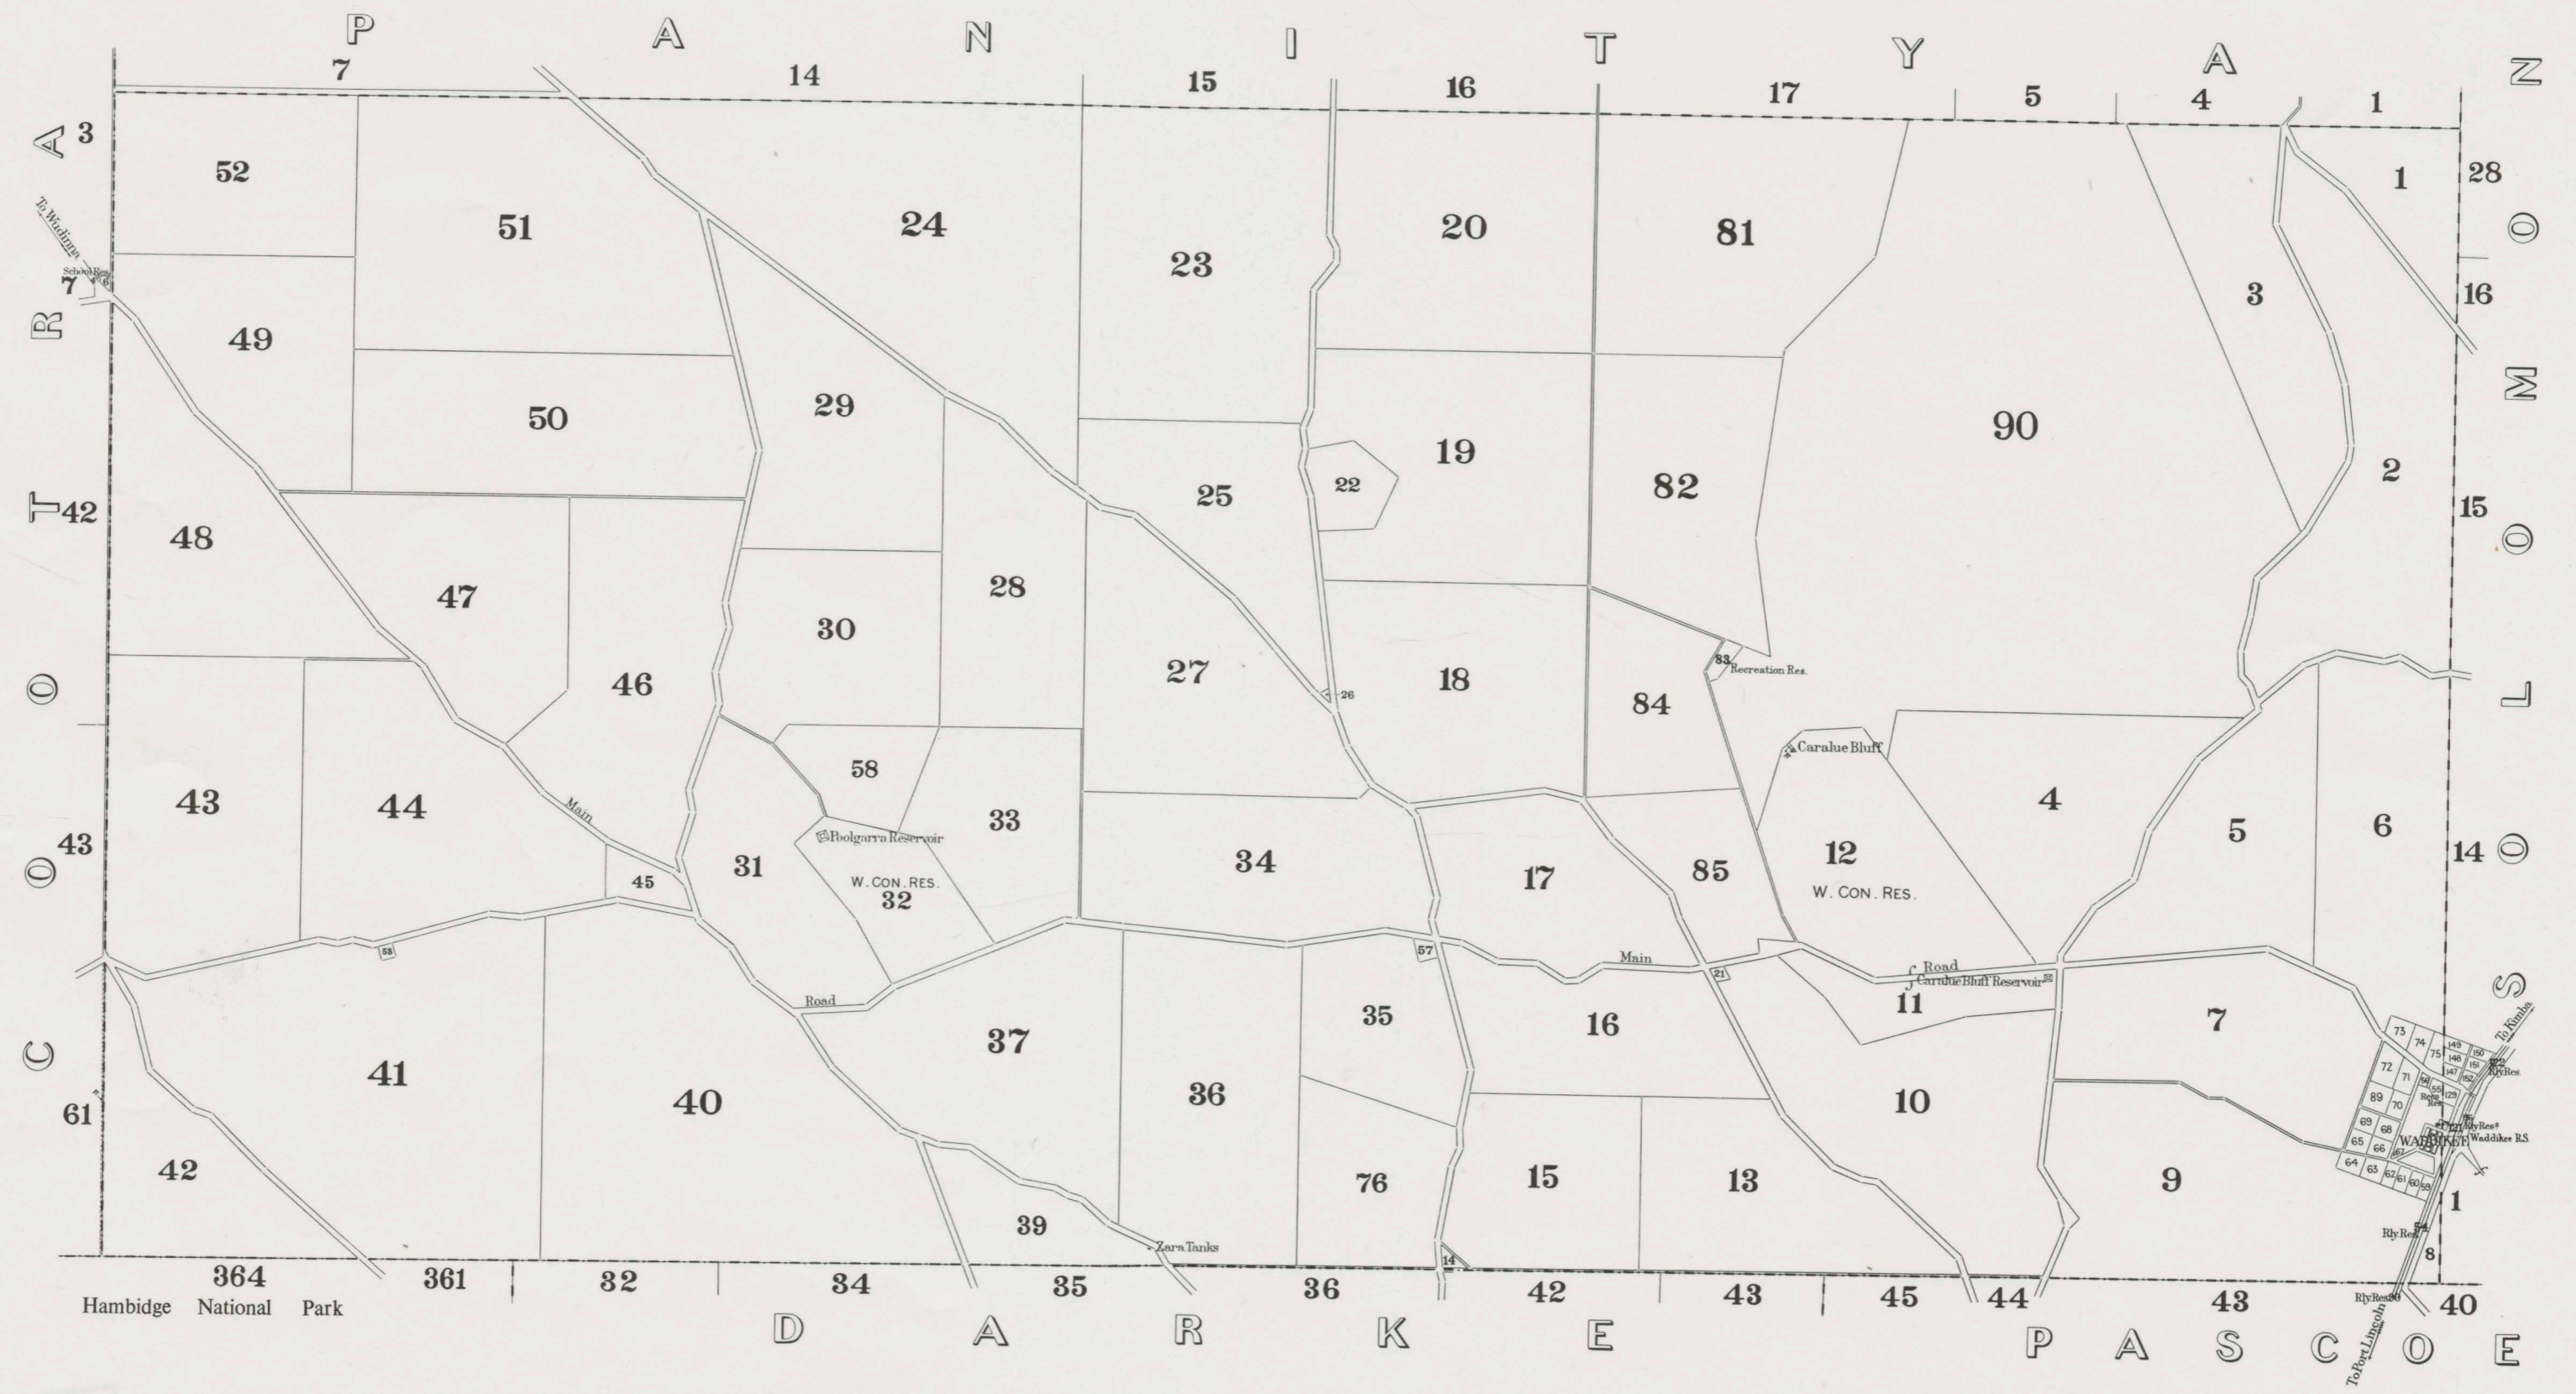

# CARALUE CO BUXTON

CARALUE

T.N.

Map grid labels: P A N I T Y A Z (top); A 3, R 7, T 42, O 43, C 61 (left); 28, 16, 15, 14, 13, 12, 11, 10, 9, 8, 7, 6, 5, 4, 3, 2, 1 (right); D A R K E P A S C O E (bottom).