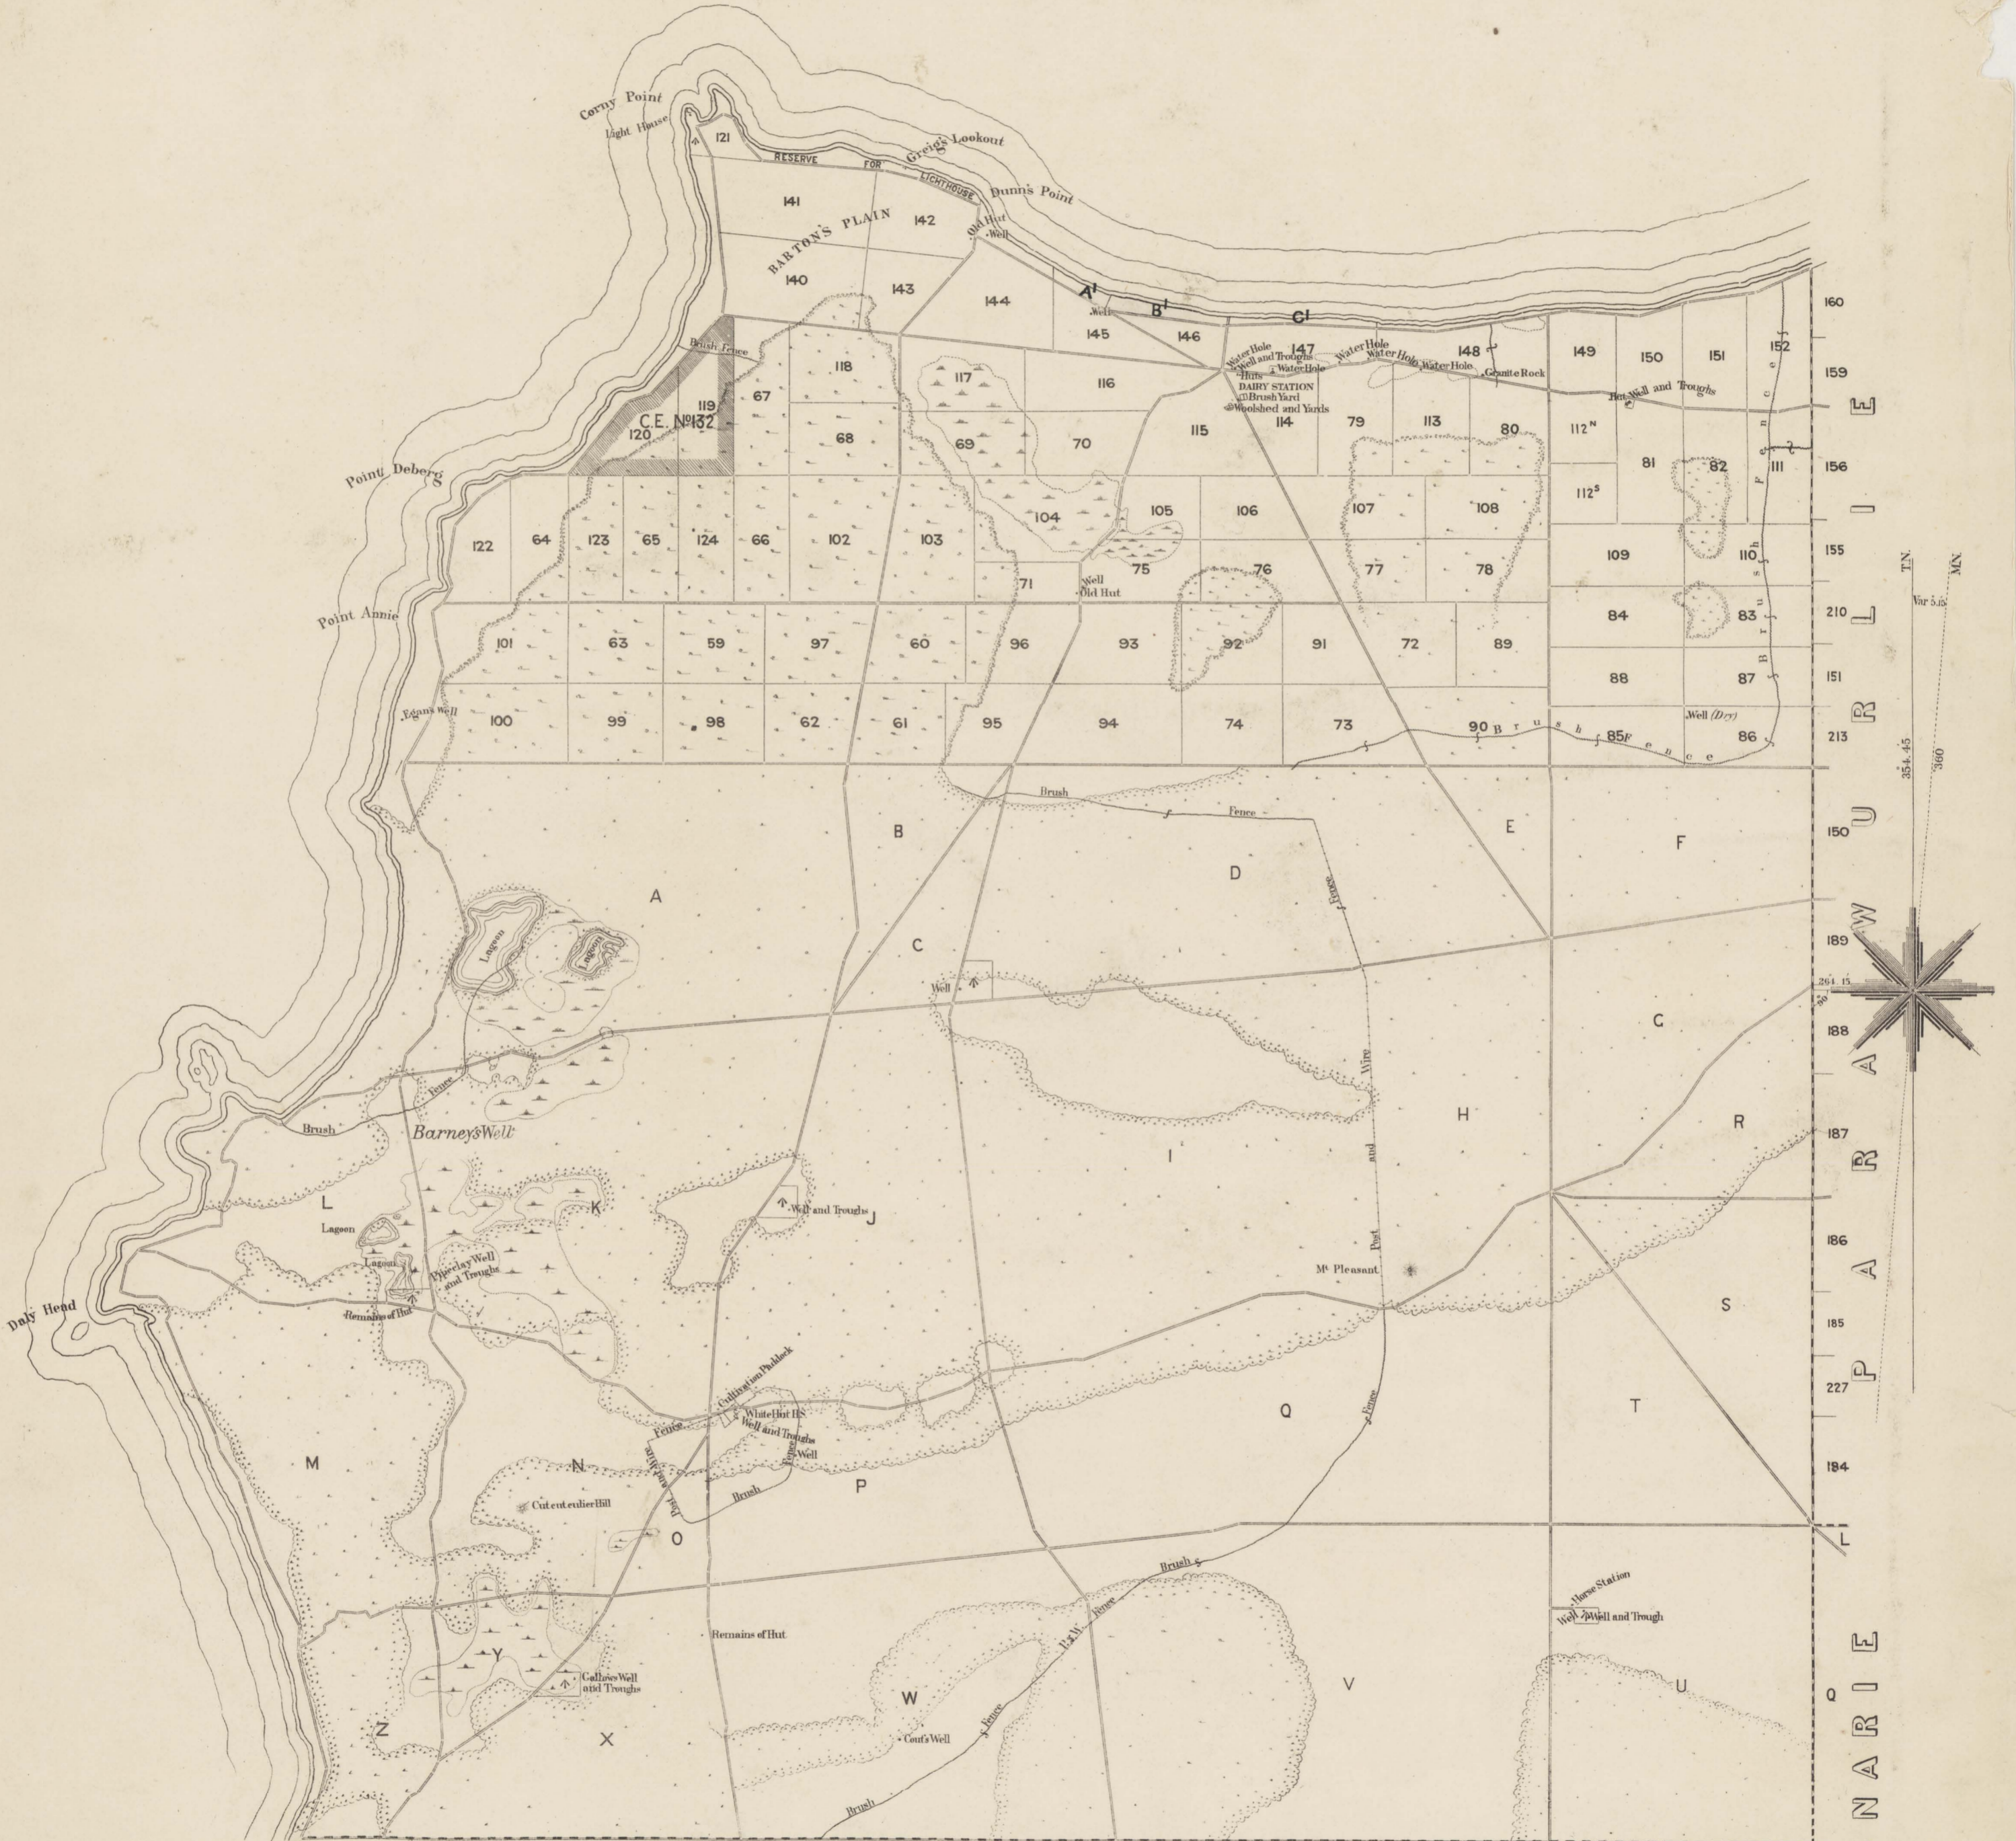

CARRIBIE

W A R R E N B E N

C O O N A R I E

—SCALE—
 CHAINS 0 10 20 30 40 50 60 70 80 90 100
 METERS 0 100 200 300 400 500 600 700 800 900 1000
 SURVEYOR GENERAL'S OFFICE, ADELAIDE. *Fraser & Neave, Photographers.*
 SEPTEMBER 1882