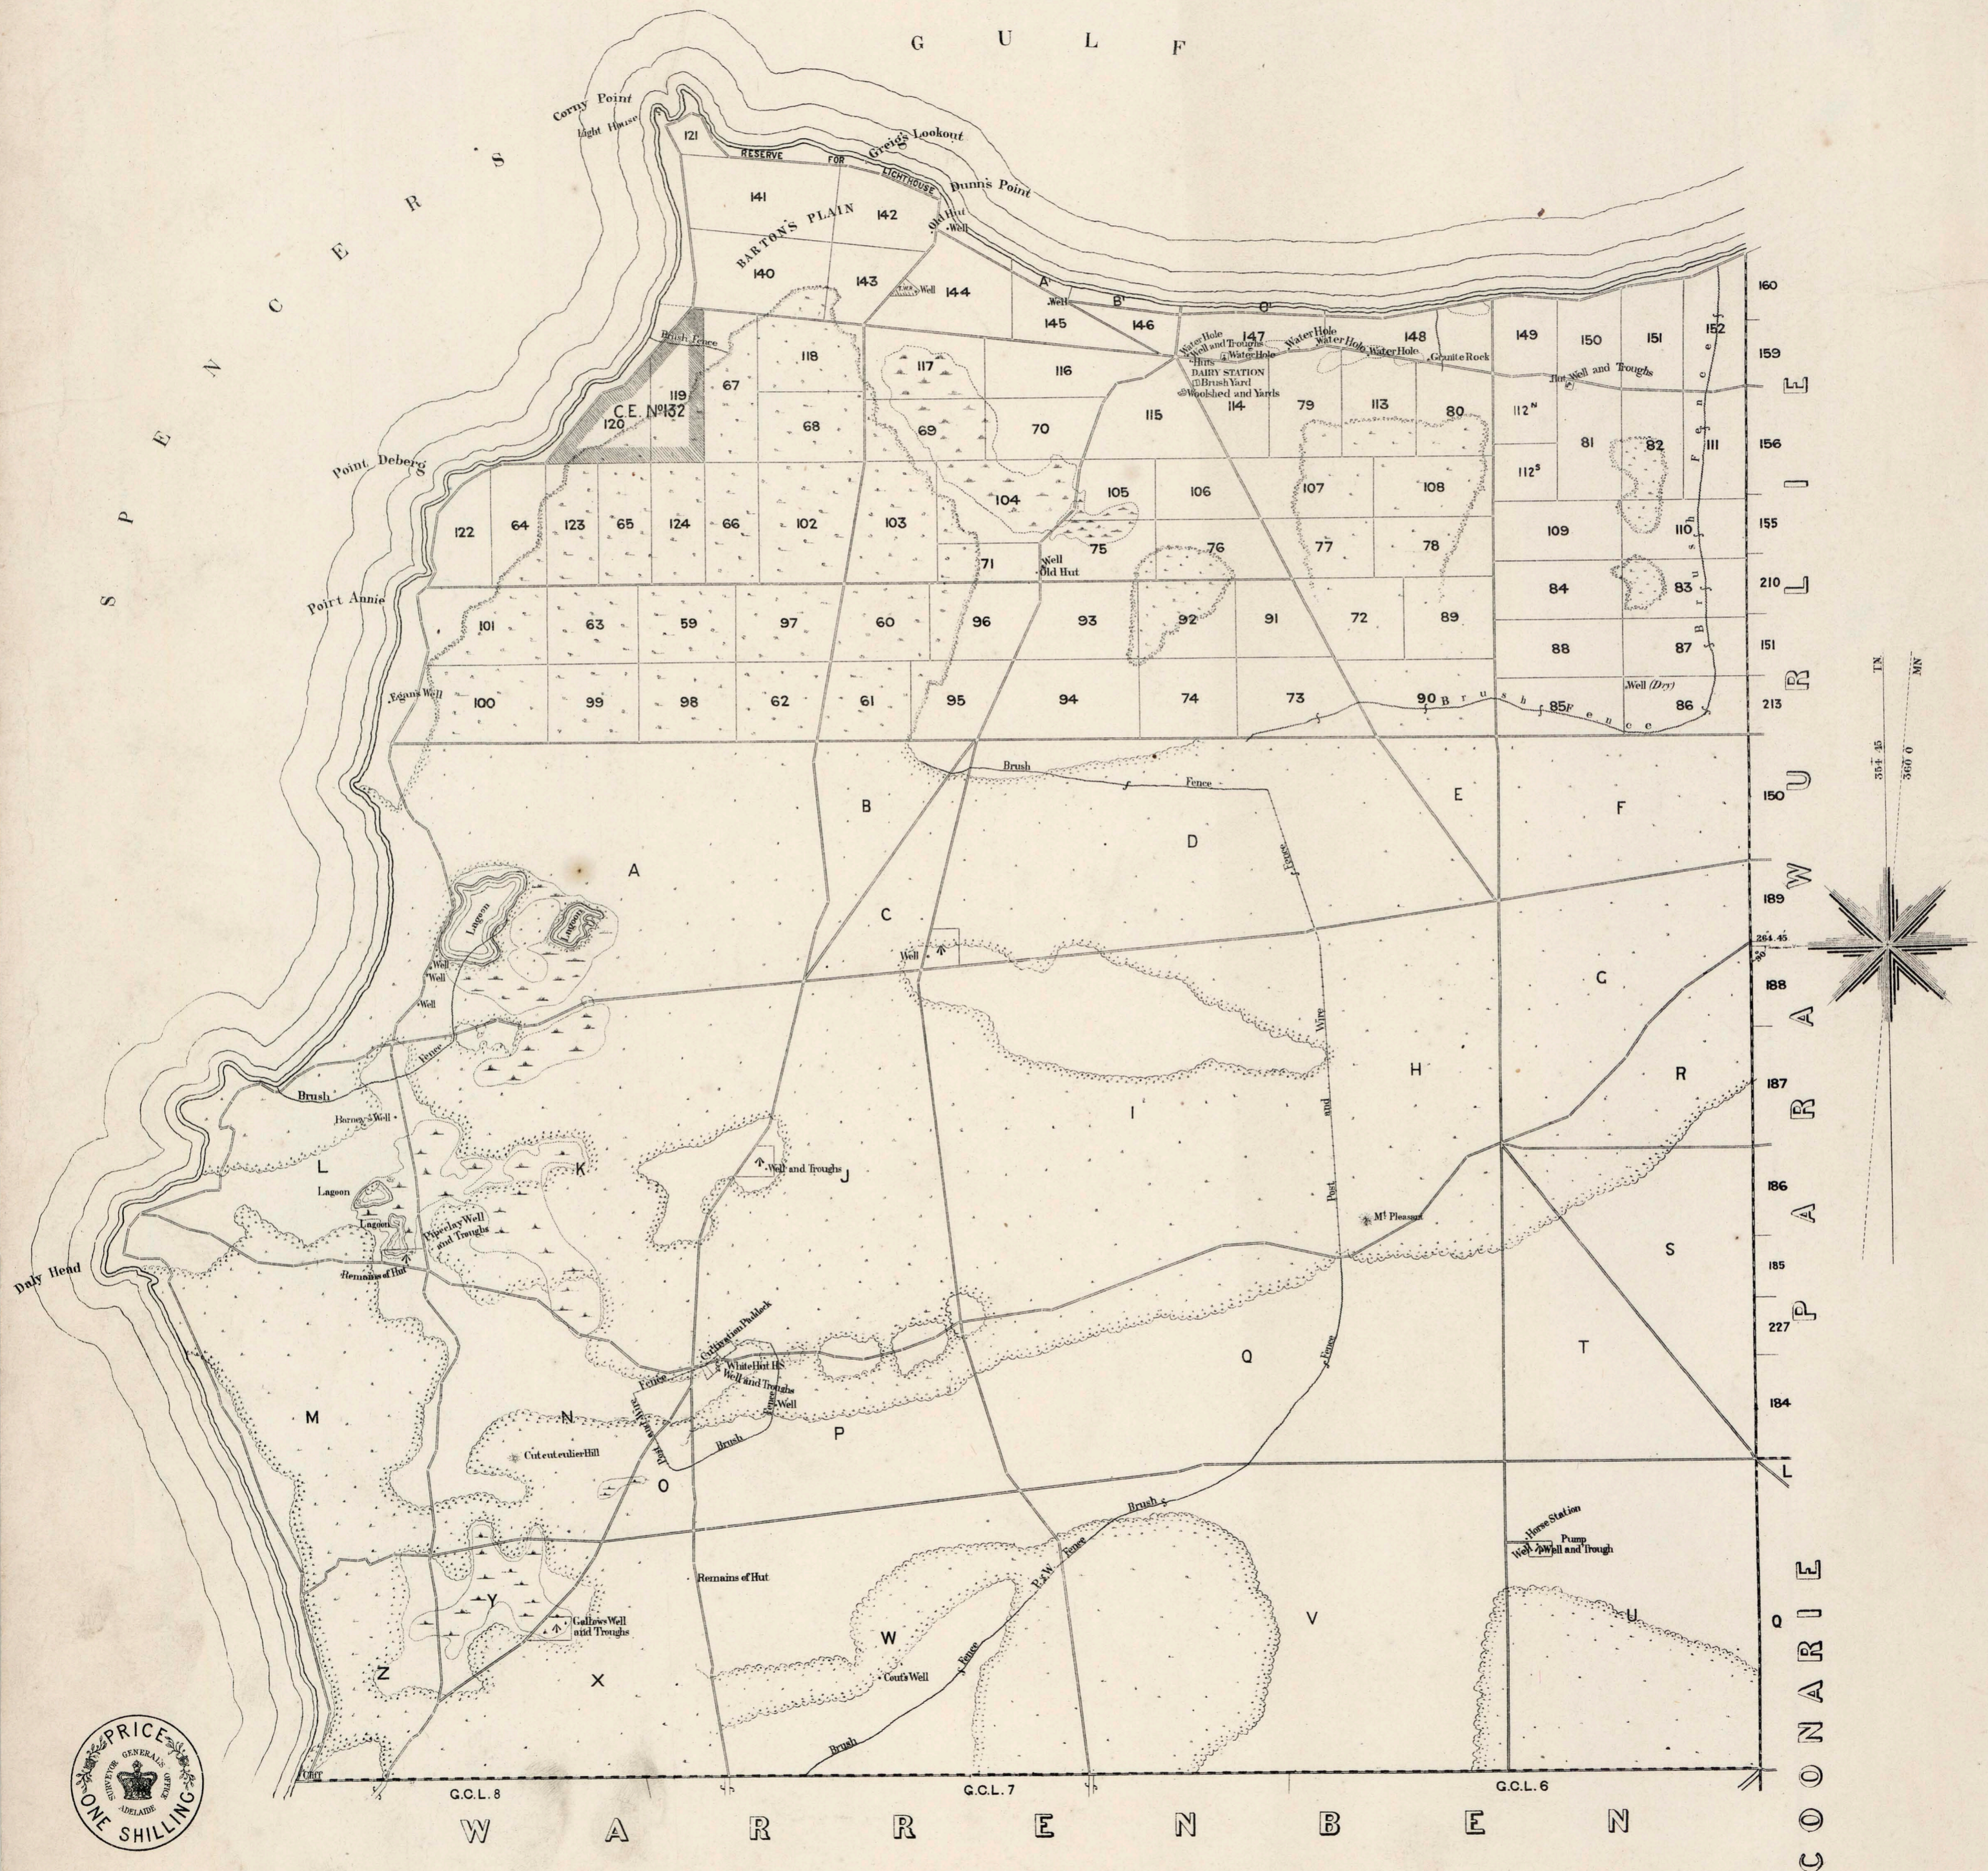

CARRIBIE

367.45
367.0
TK
MS

— SCALE —
Chains 0 20 40 60 80 100 120 140 160
Miles 0 1 2 3 4 5 6 7 8 9 10
SUPERVISOR GENERAL'S OFFICE, ADELAIDE. *Printer: S. Crawford, Photo-lithographer.*
MARCH 1890