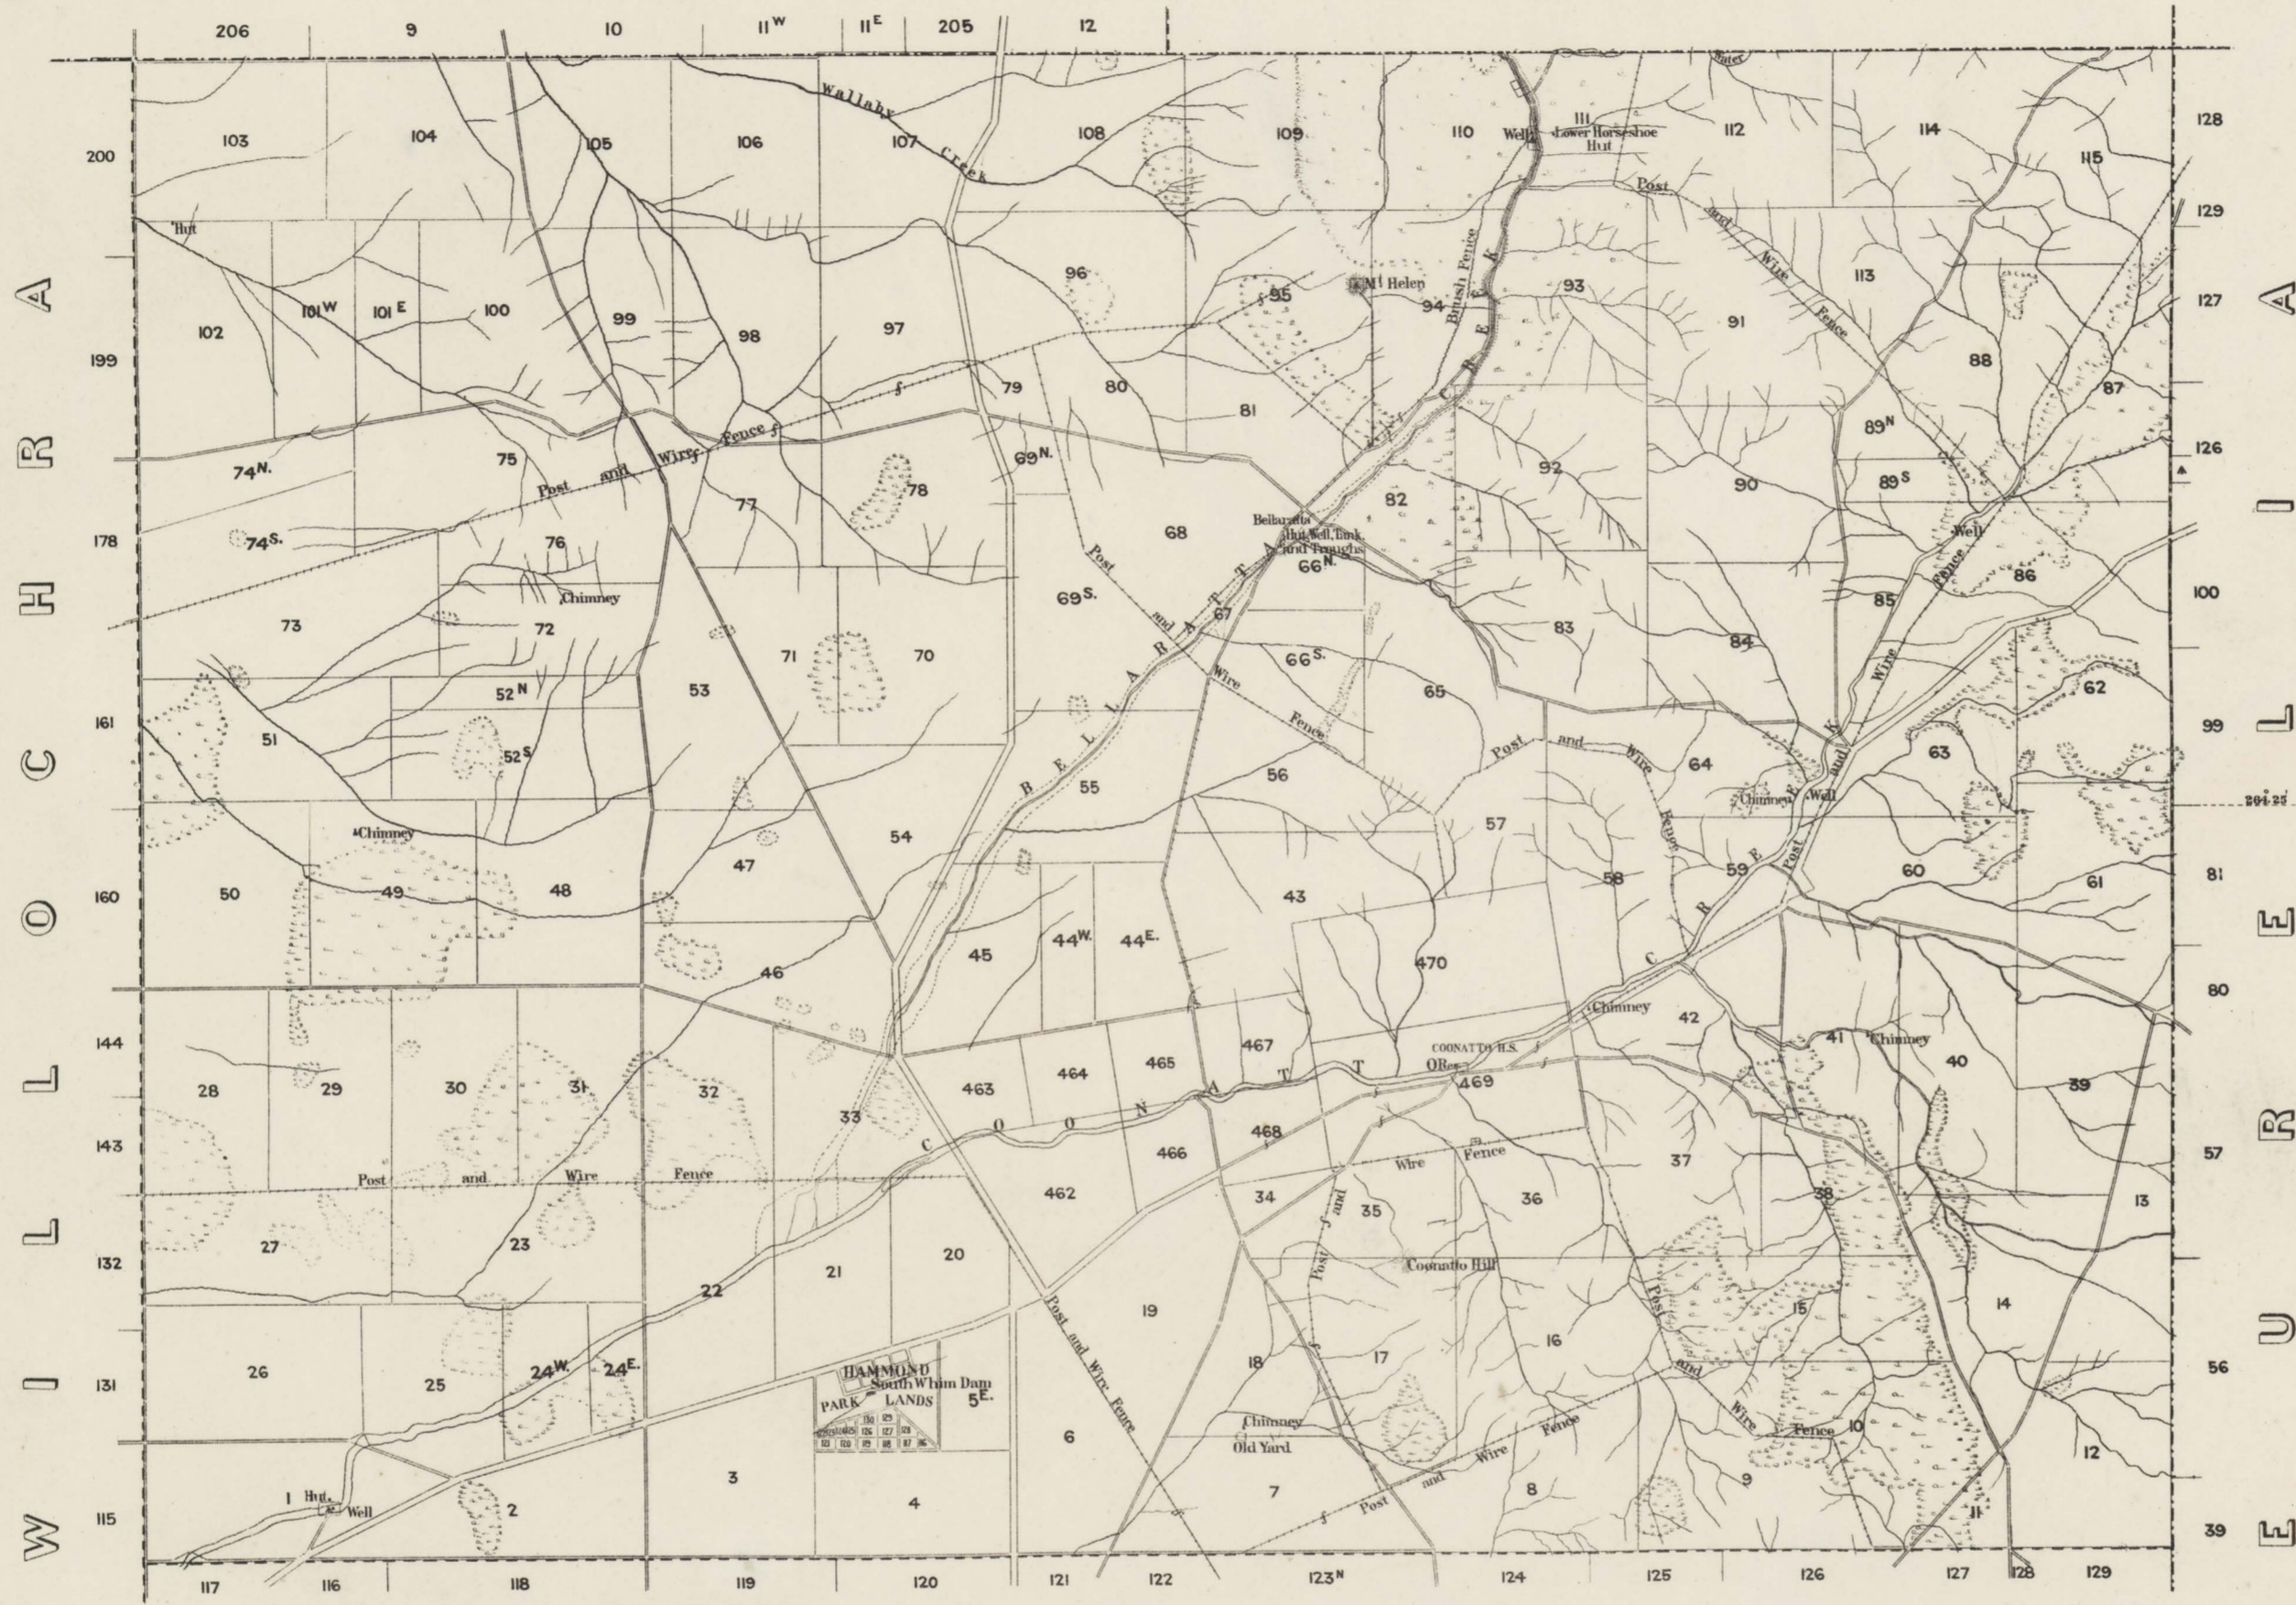

Arranged under Hanson. See reverse side.

COONATTO

P A L M E R M O O C K R A

W
I
L
L
O
C
H
R
A

P I N D A

SCALE
Drawn by E.M.S. & A.B. 1919. Engraved by A.S.
SURVEYOR GENERAL'S OFFICE, ADELAIDE. Printer S. Crawford, Photo-lithographer.
OCTOBER 1879