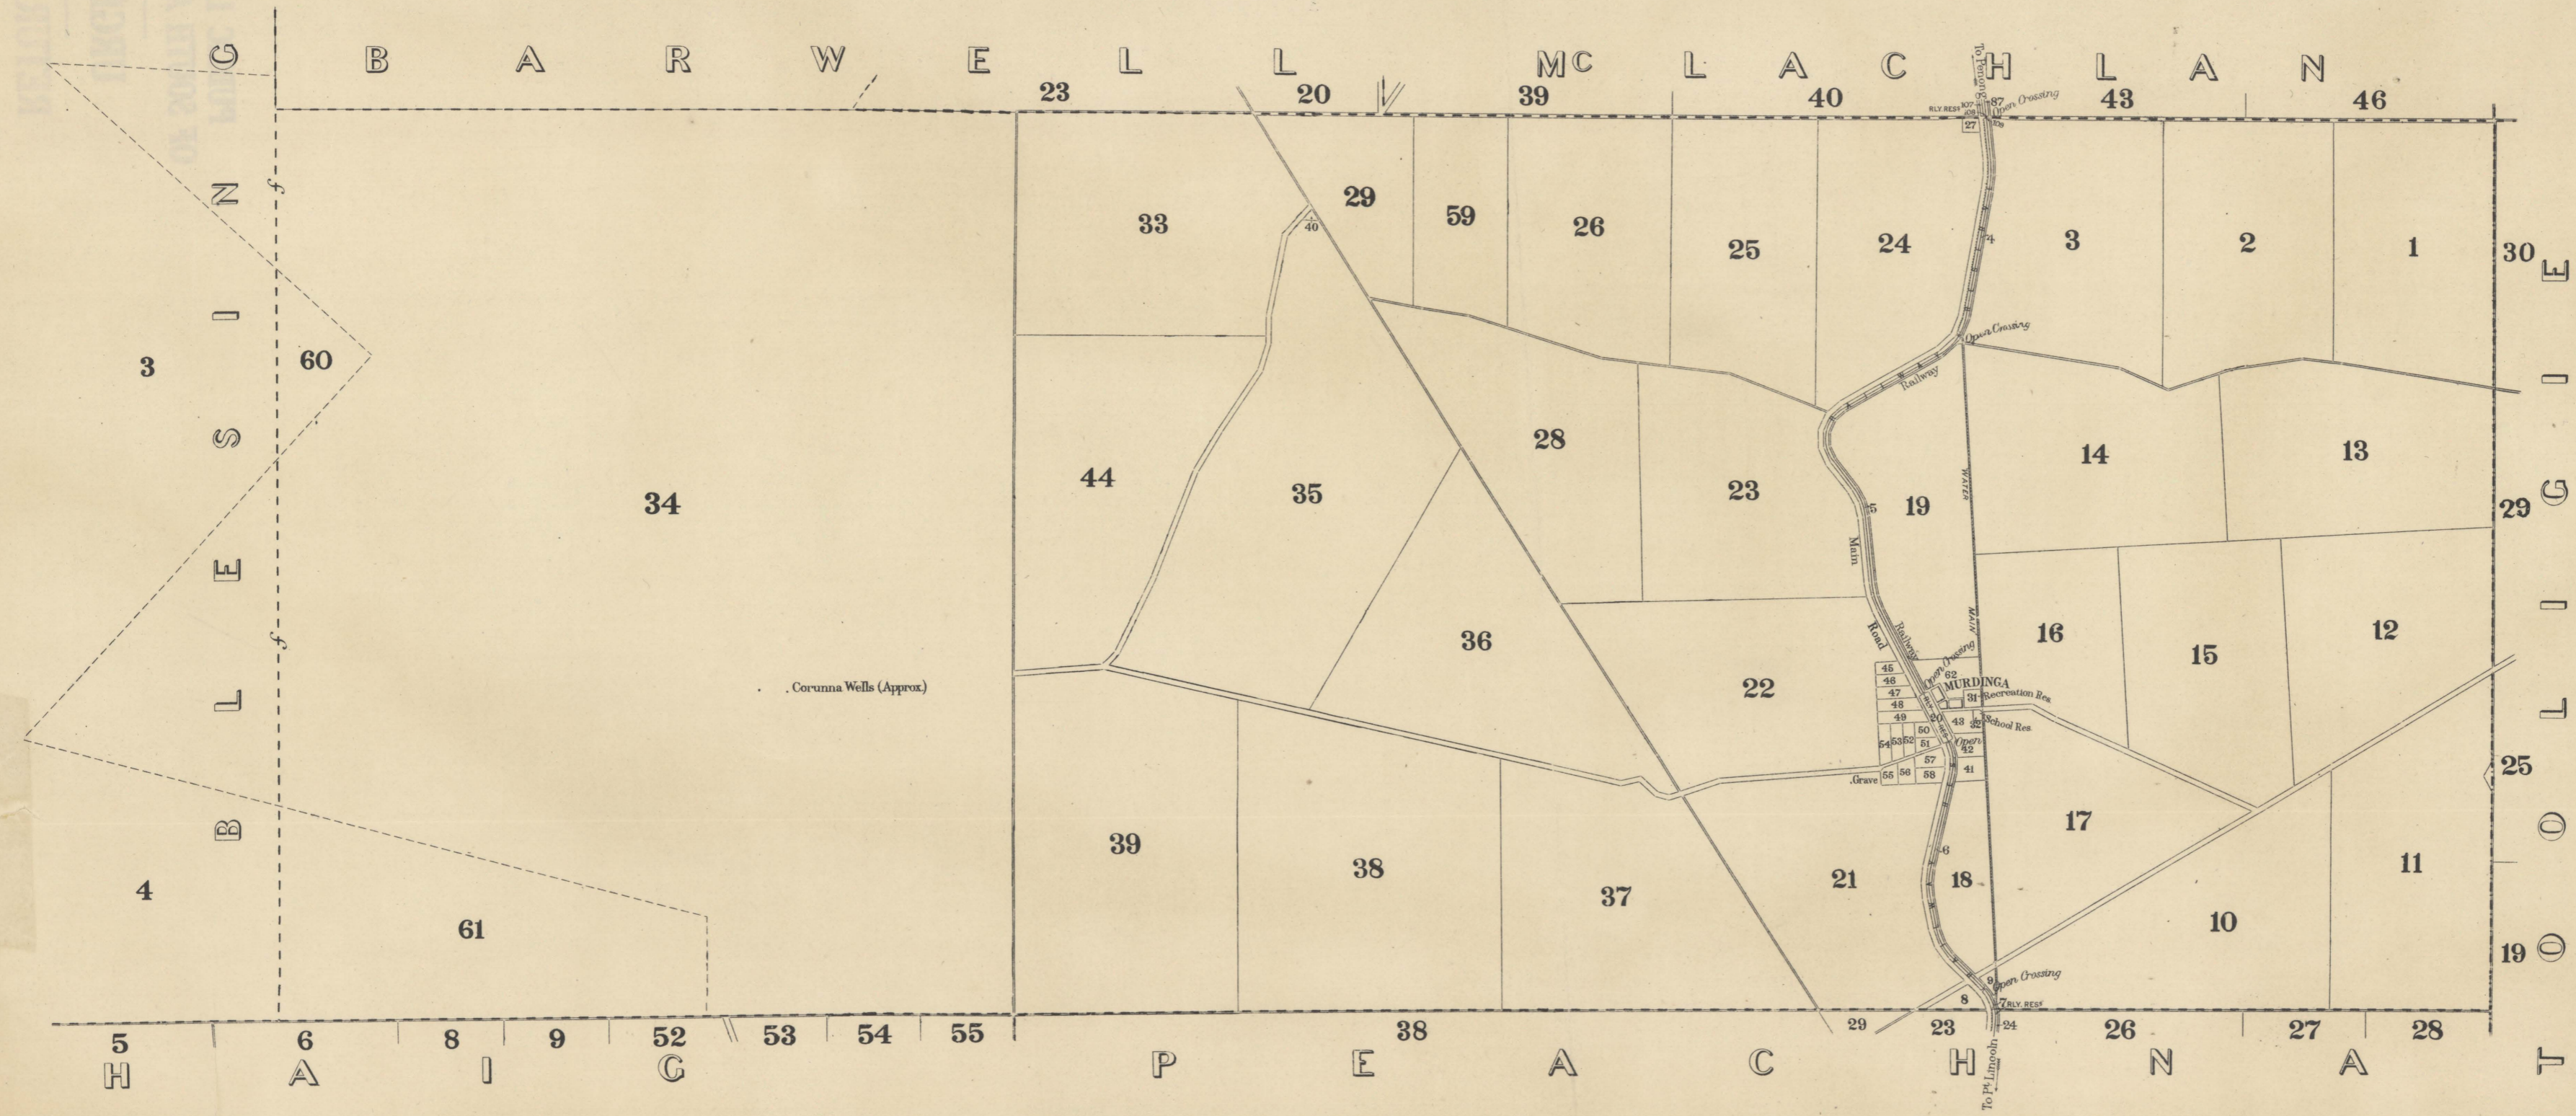

COWAN CO MUSGRAVE

H 830 bje
1:63,360
Cowan
1951

HD COW