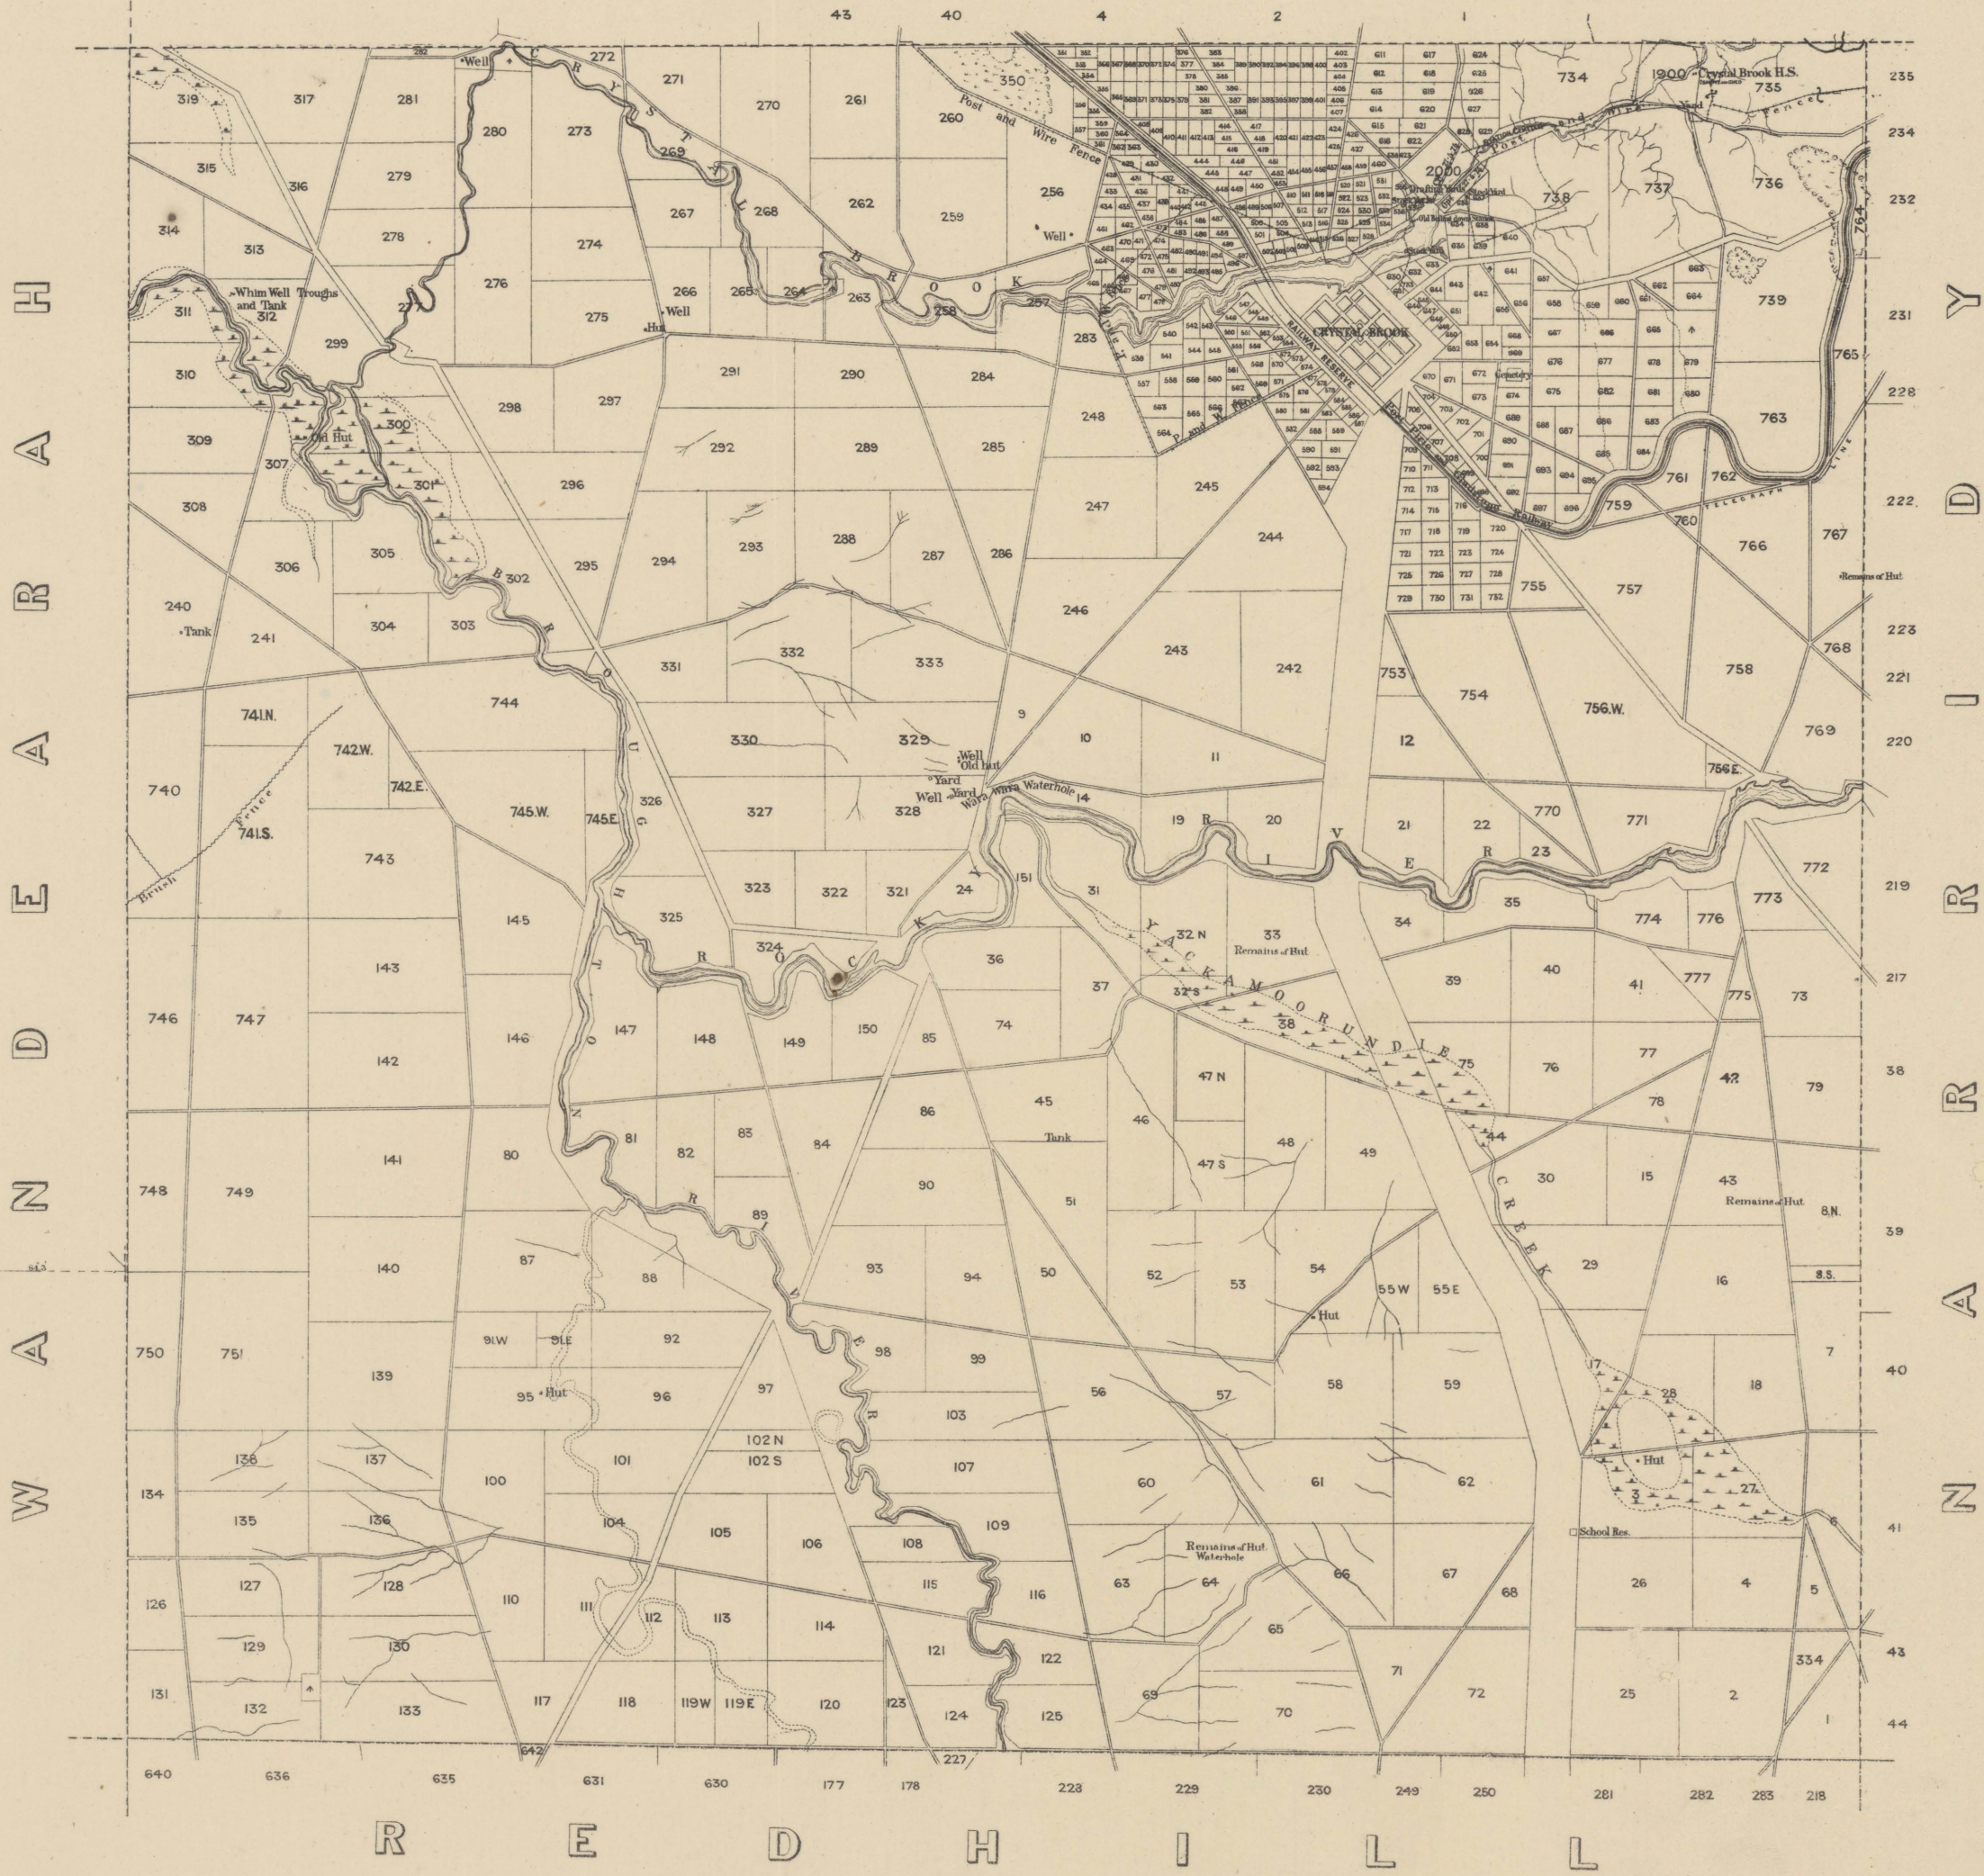

# CRYSTAL BROOK

N A P P E R B Y

T.N.  
Var. 5.57 E  
M.N.

—SCALE—  
Drawn by SURVEYOR GENERAL'S OFFICE, ADELAIDE. Alfred Vaughan and Photo-Lithographer.  
Examined by  
NOVEMBER 1876