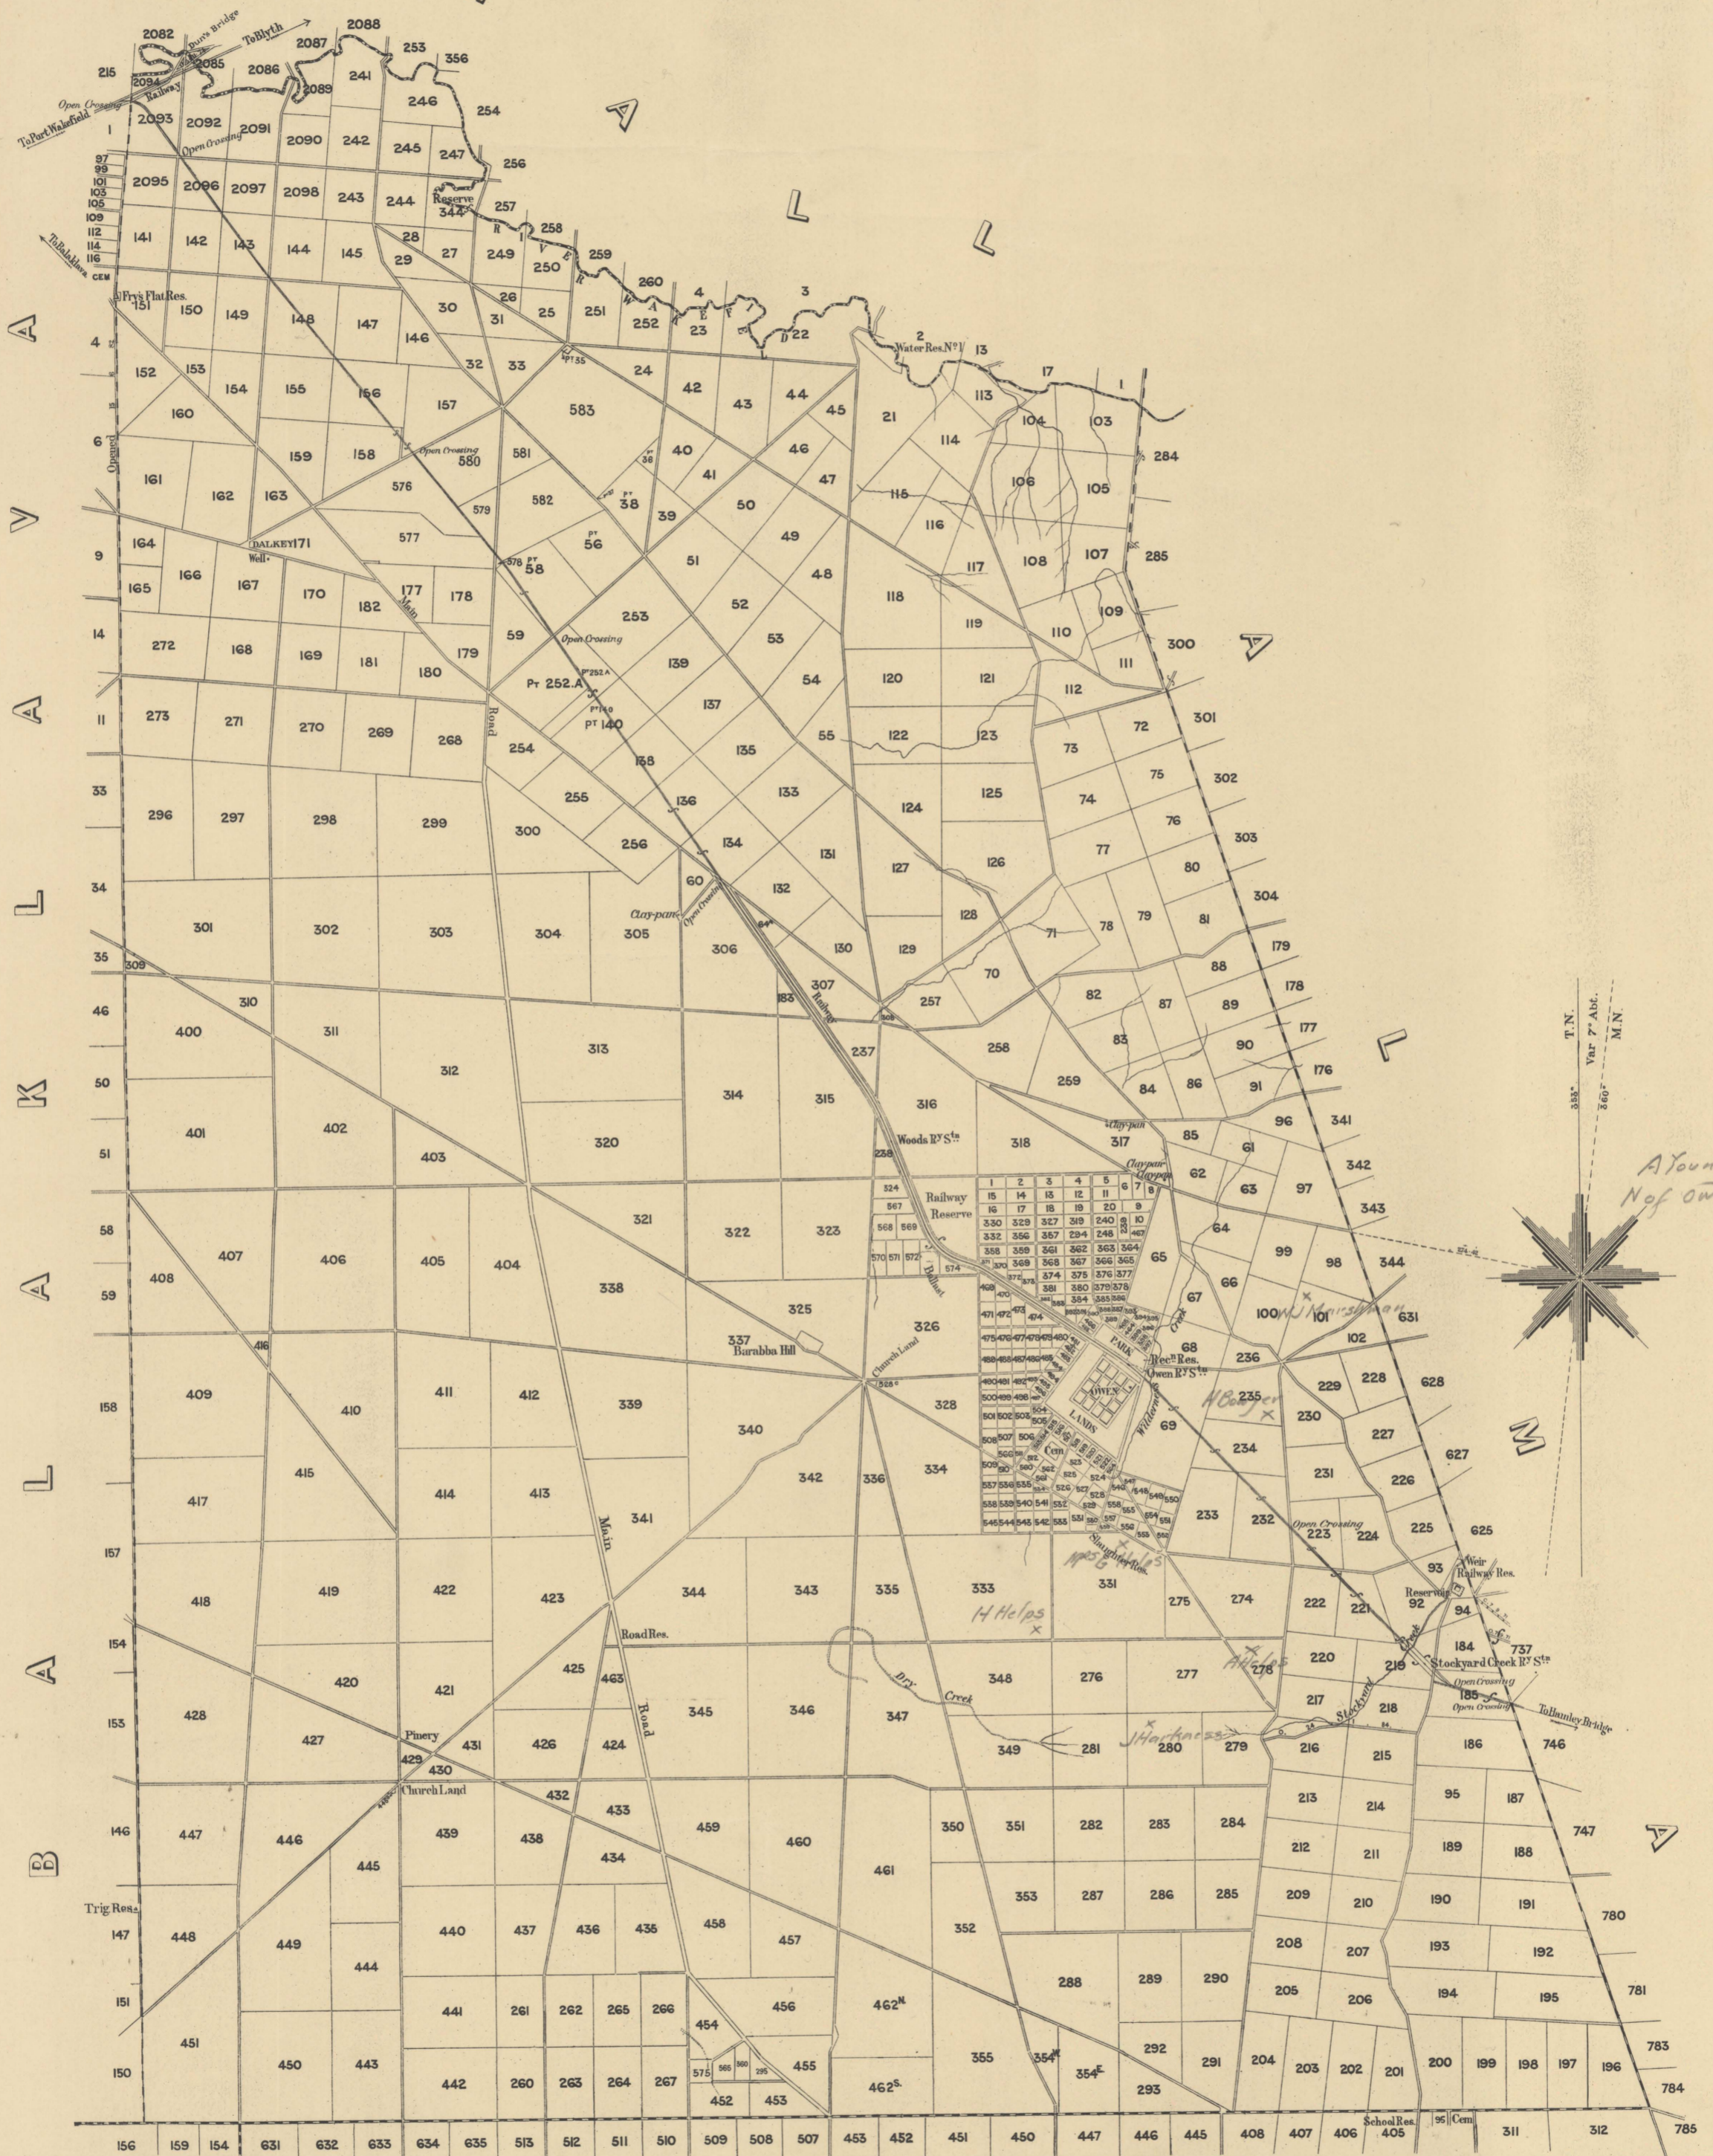

DALKEY

T.N.
333°
Var 7' Abl.
260°
M.N.

*A Young
Nof Owen*

DUBLIN

G

R

A

C

E

H. E. POWELL, GOVERNMENT PHOTOLITHOGRAPHER, ADELAIDE.
(1924)