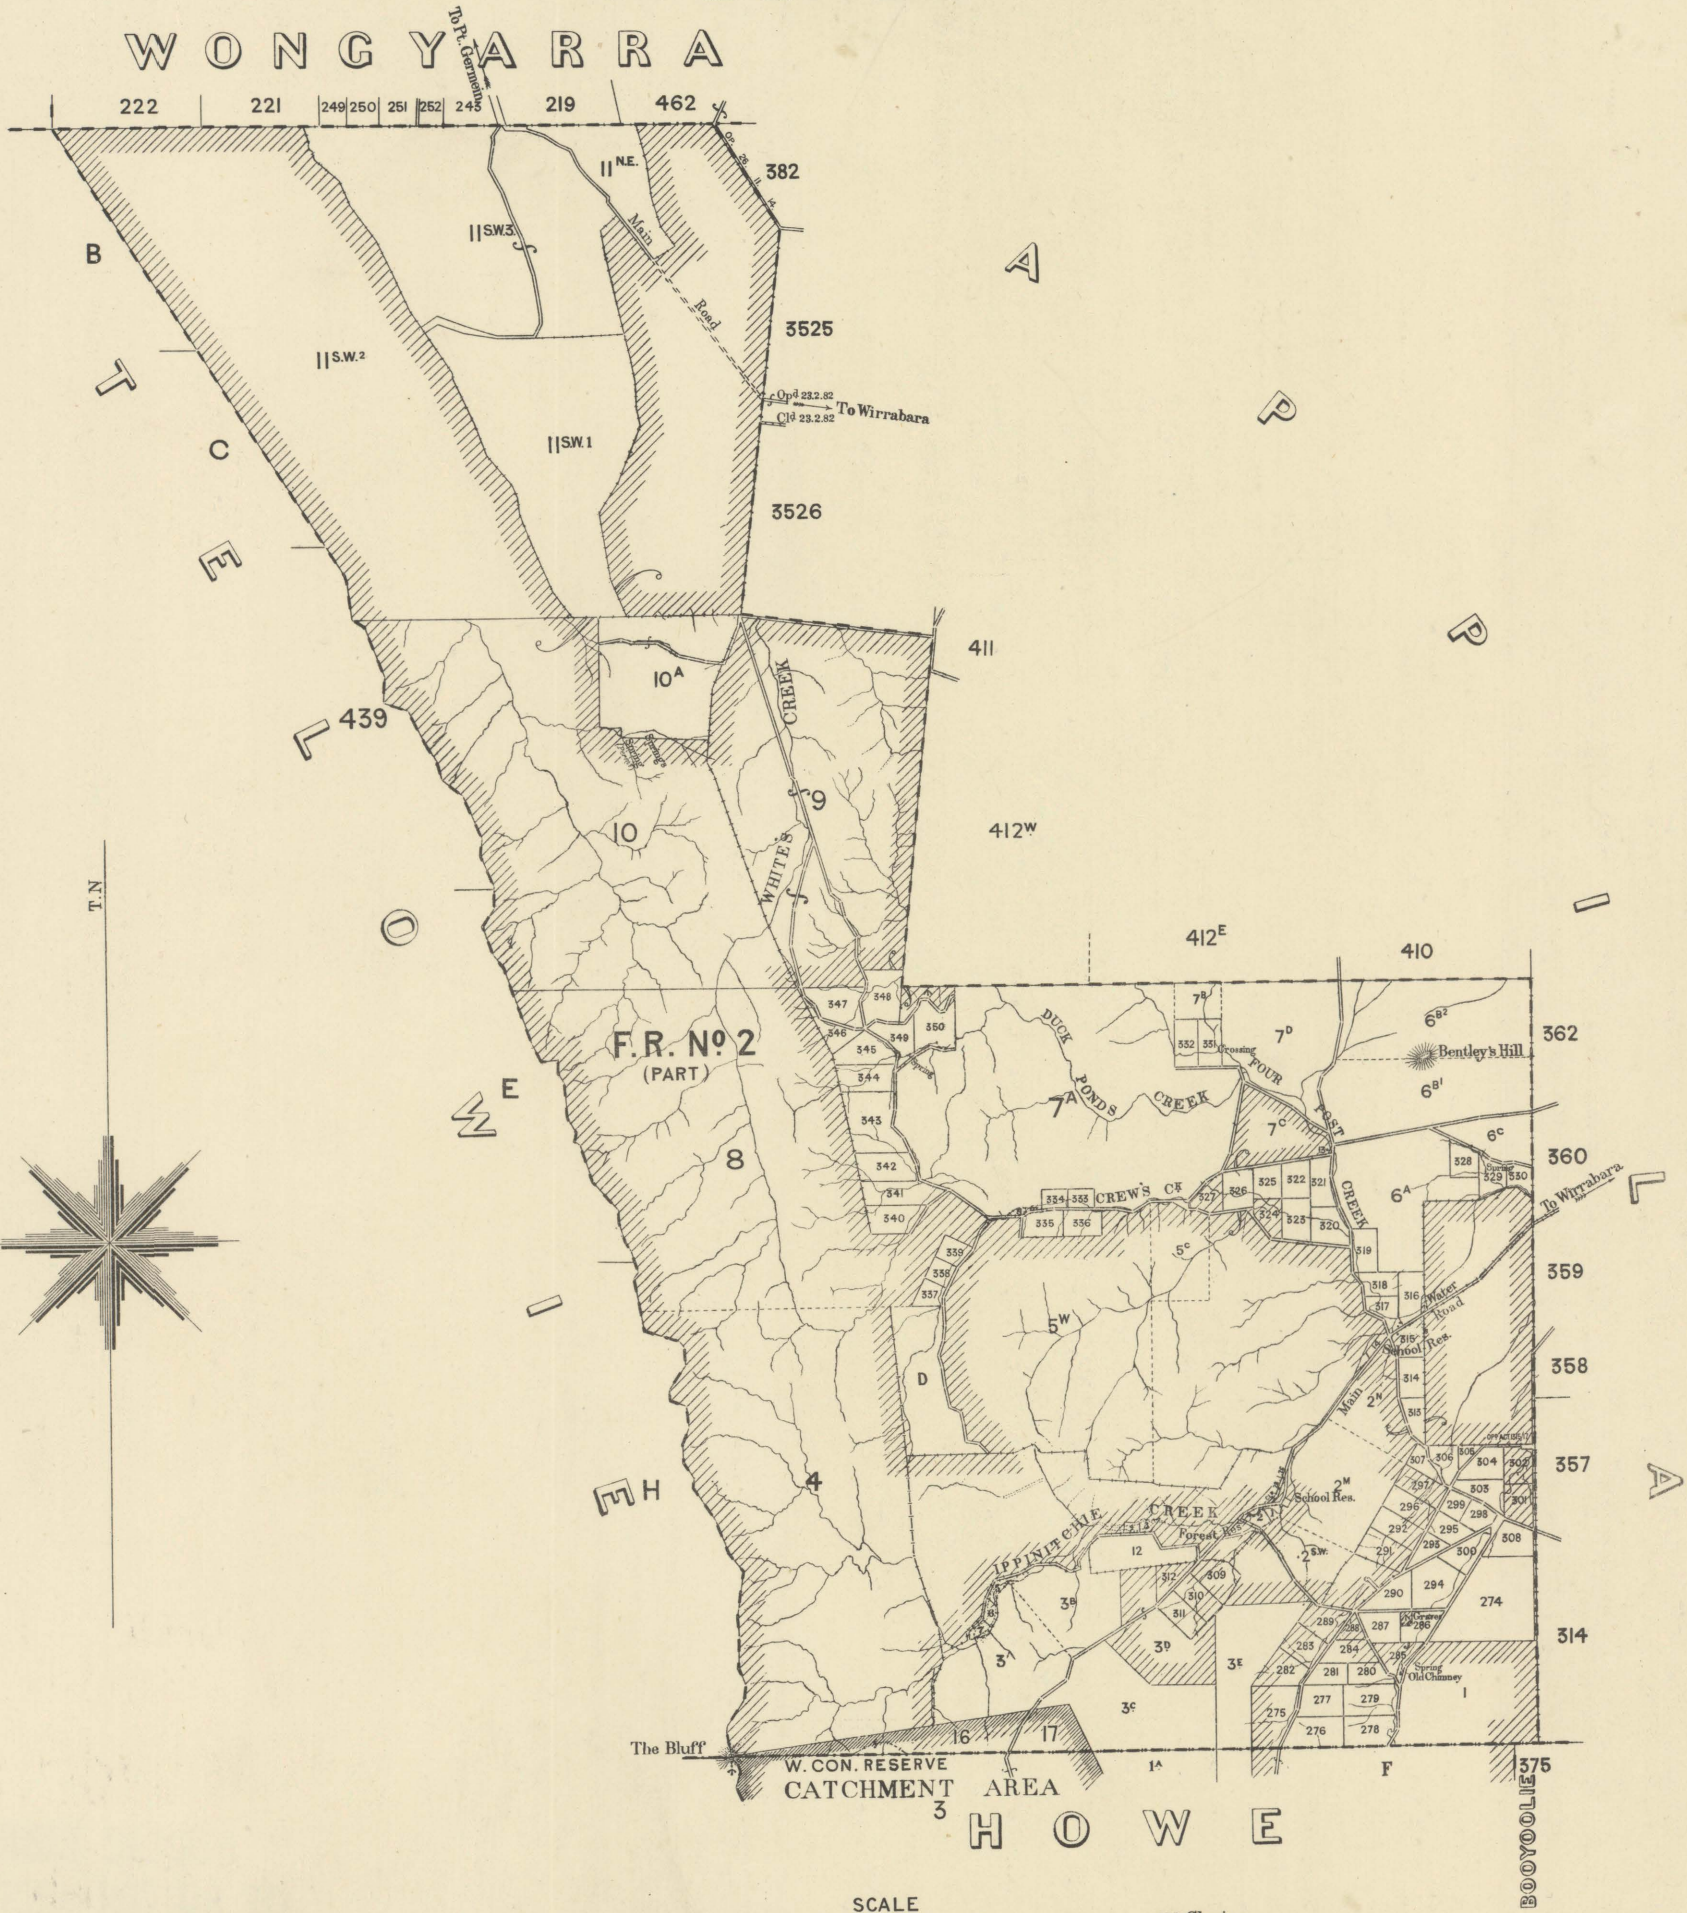

DARLING CO FROME

WONGYARRA

T. E. MOORE, GOVERNMENT PHOTOLITHOGRAPHER, ADELAIDE.

1939

COMPILED IN THE OFFICE OF THE SURVEYOR GENERAL,
DEPARTMENT OF LANDS

H
830 bje
1:63,360
Darling
1939

Hd. Da