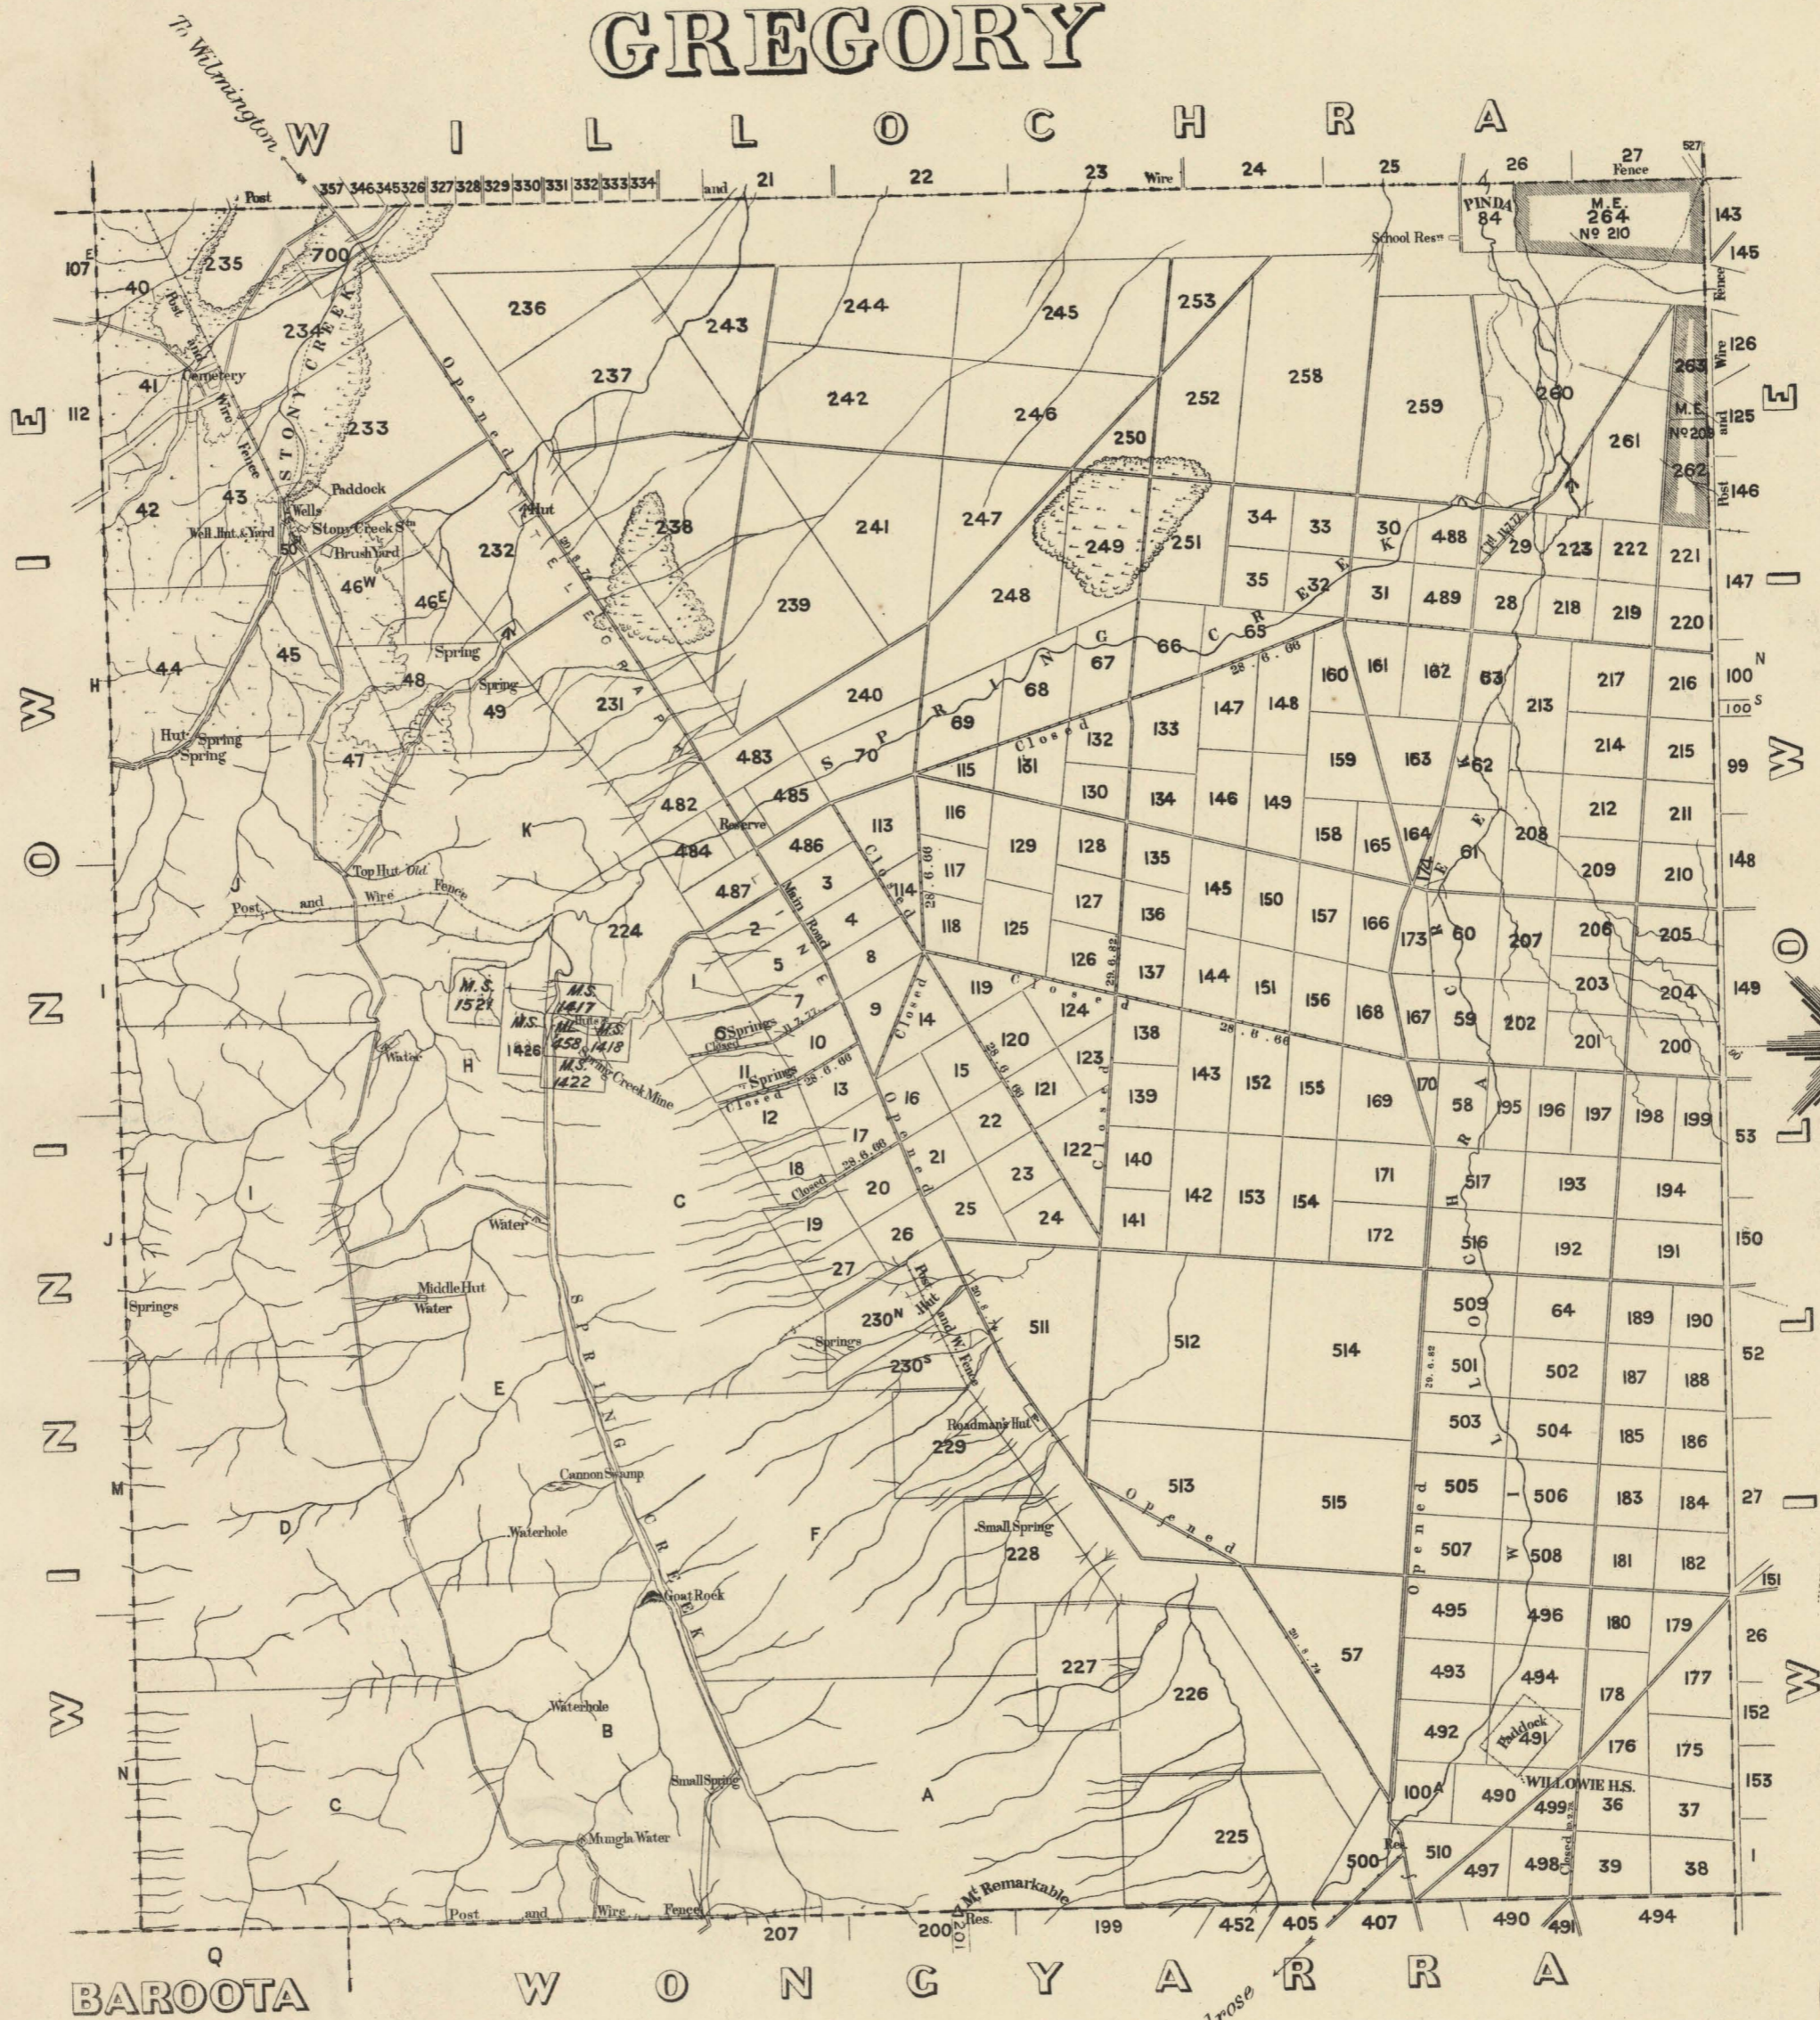

Arranged under Grey. See reverse side.

GREGORY

—SCALE—
Chains 0 10 20 30 40 50 60 70 80 90 100
Miles 0 1 2 3 4 5 6 7 8 9 10
SURVEYOR GENERAL'S OFFICE, ADELAIDE. Frazer & S. Crawford, Photo-lithographers.
AUGUST 1885