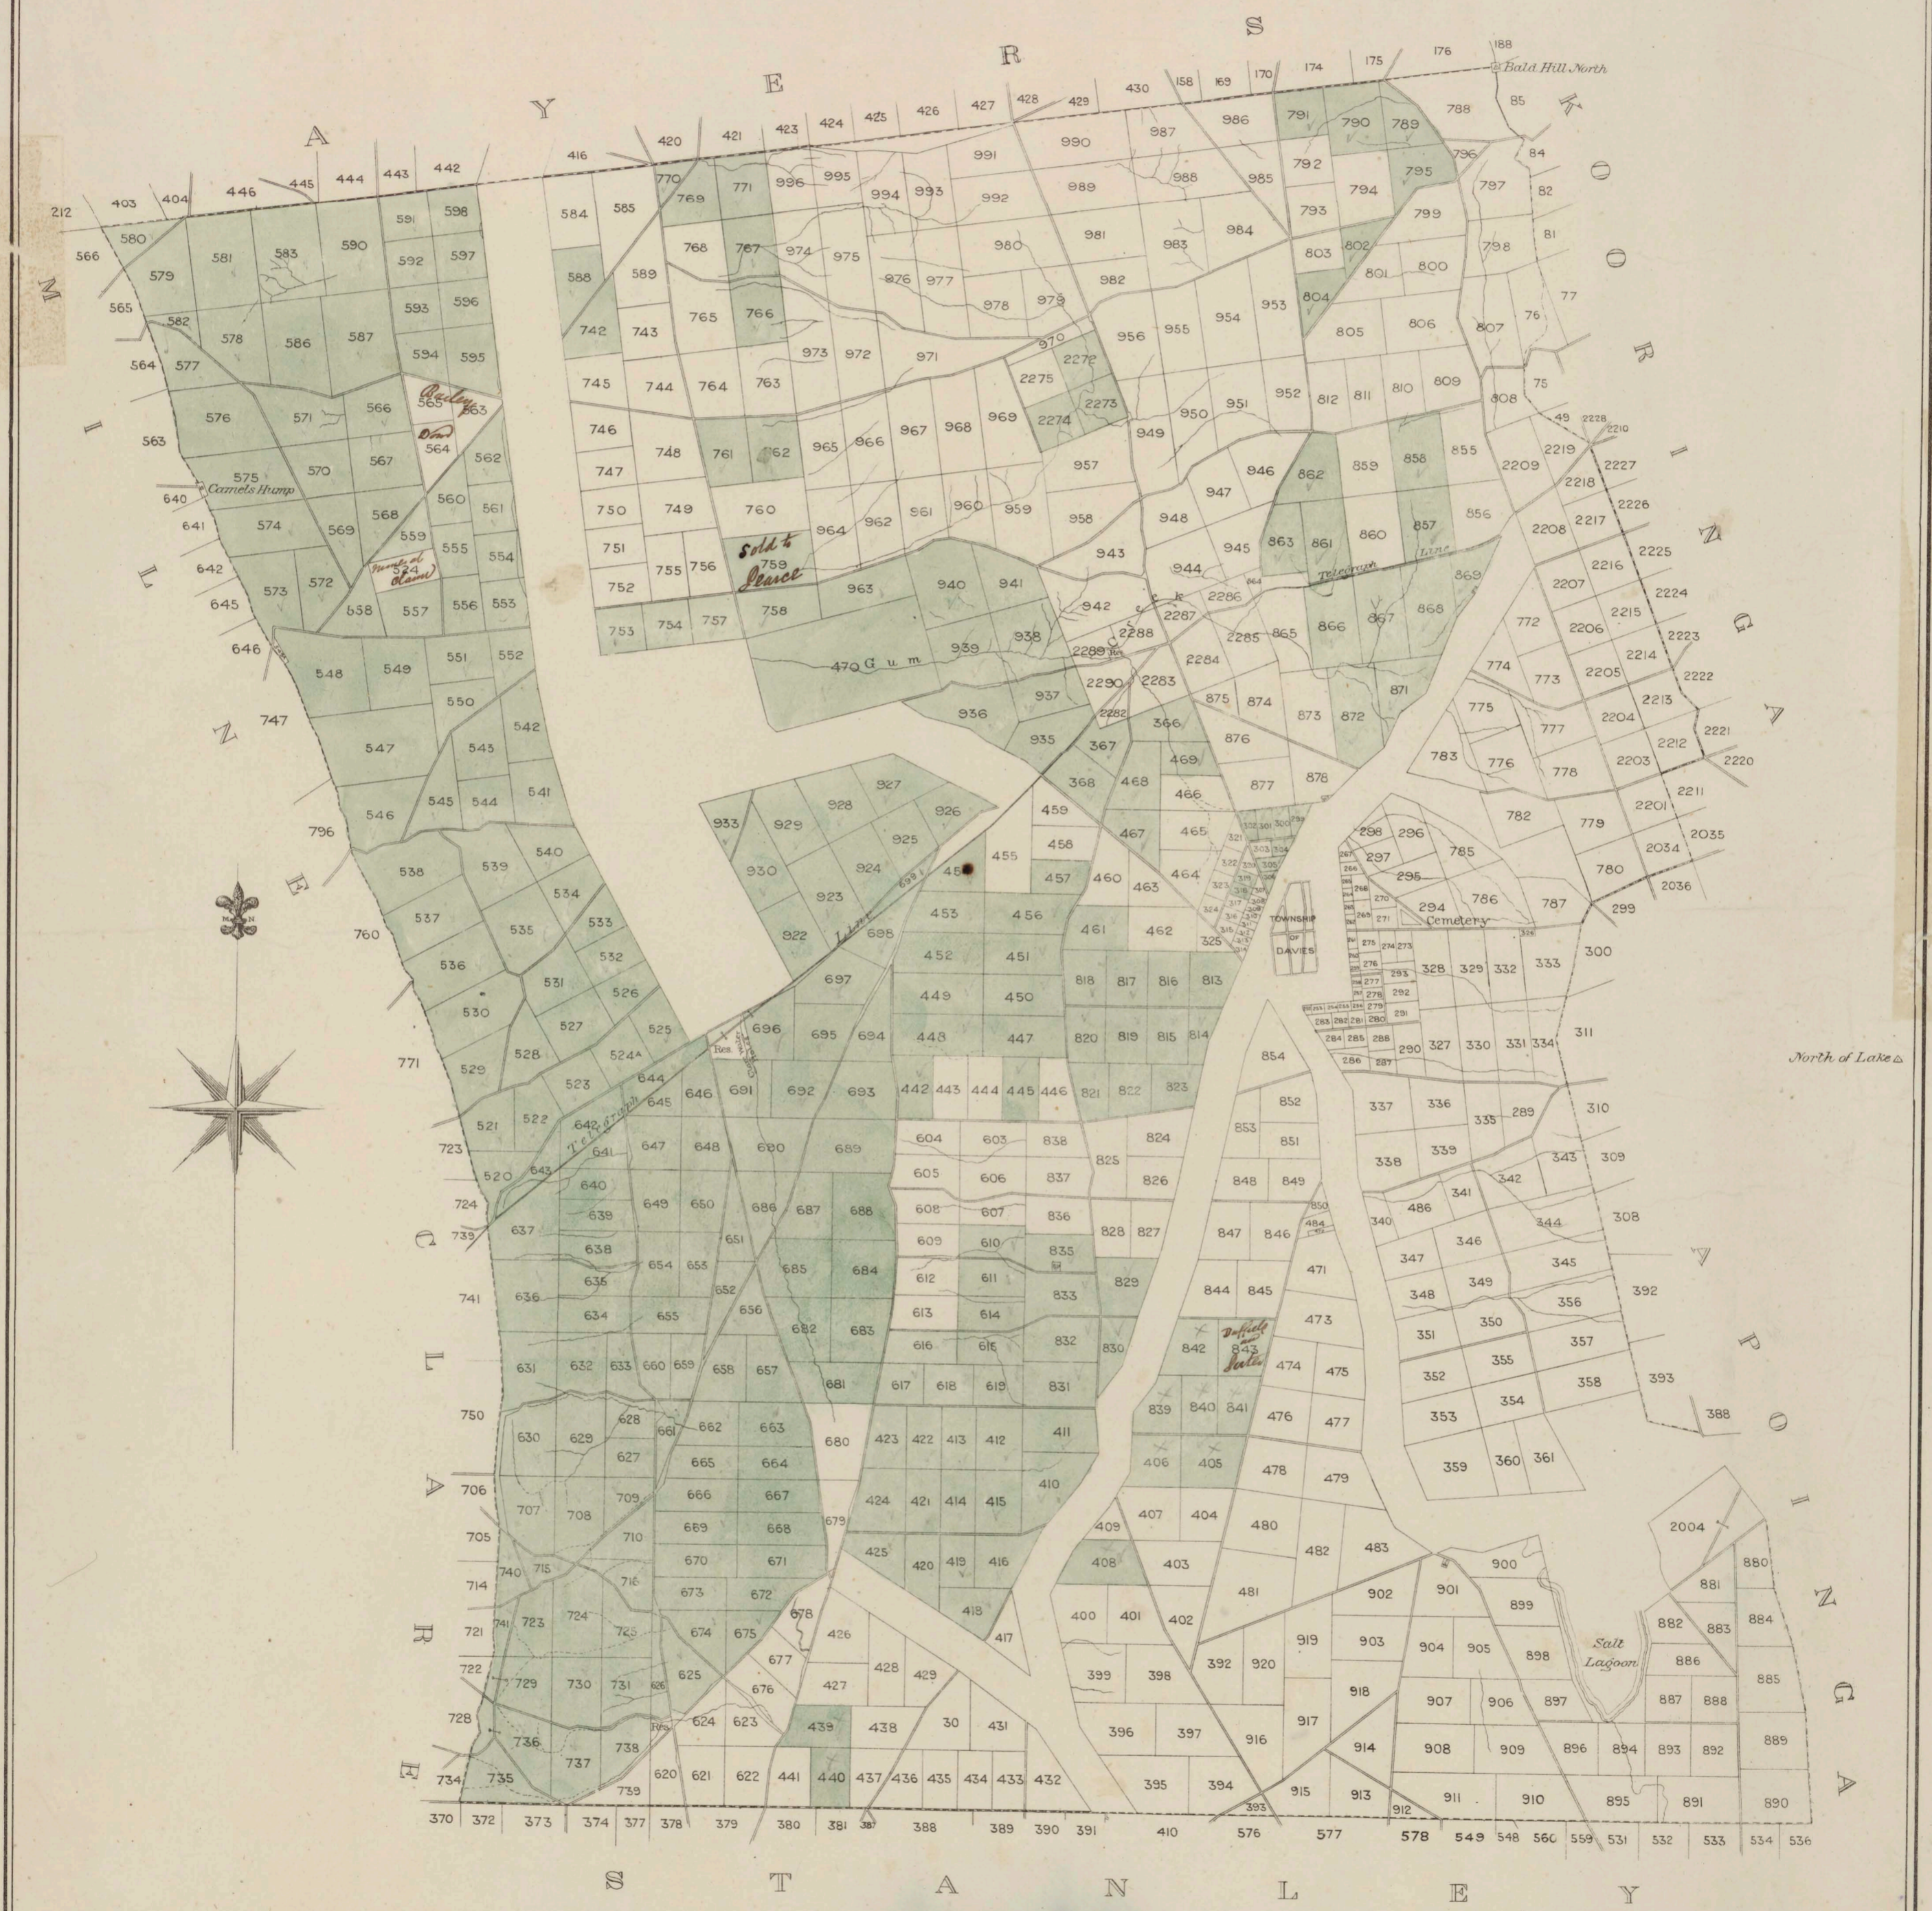

*John Luster*

# HANSON

SCALE  
 F. S. Crawford, Photo-lithographer, Surveyor-General's Office, Adelaide.  
 May 1869  
 (plains of color)

HANSON

1869

H  
 830 bje  
 1:63,360  
 Hanson  
 1869