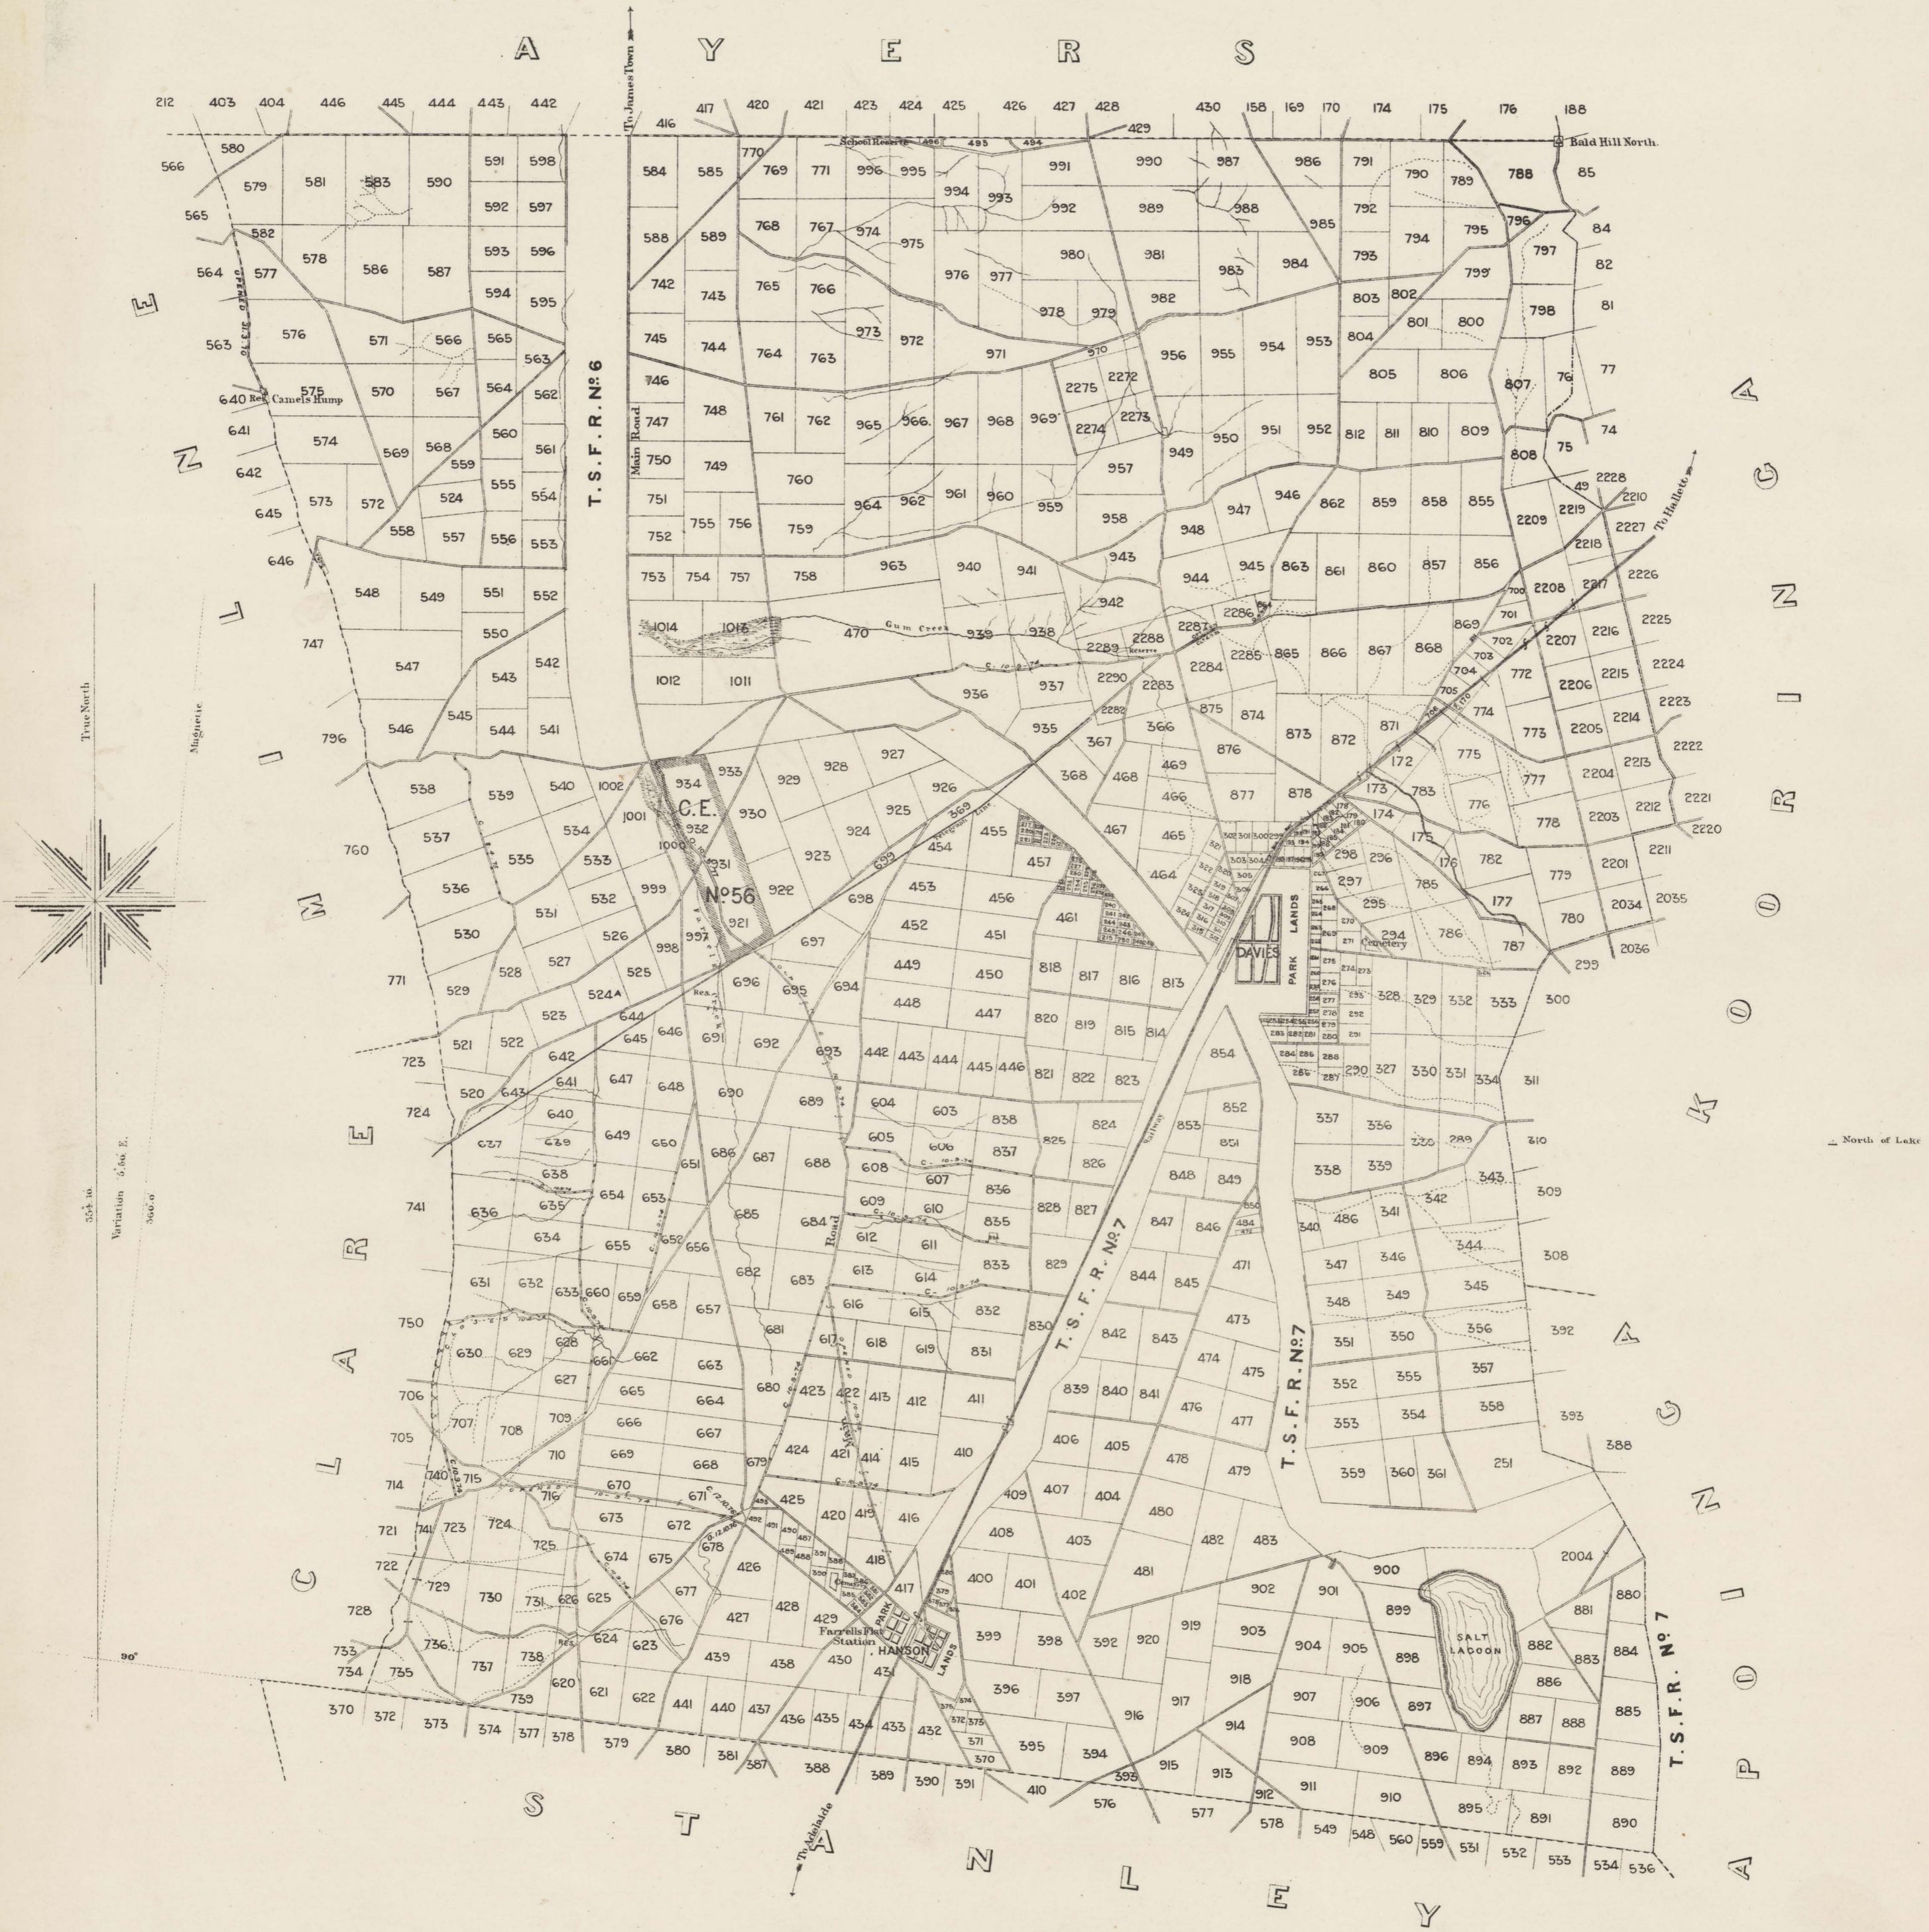

Arranged under Hardy. See reverse side

HANSON

SCALE
Drawn by T.D.P. (1482) Reviewed by W.J.V.C.
SURVEYOR GENERAL'S OFFICE, ADELAIDE, FRASER & NEAVE, PHOTO-LITHOGRAPHERS
APRIL 1980