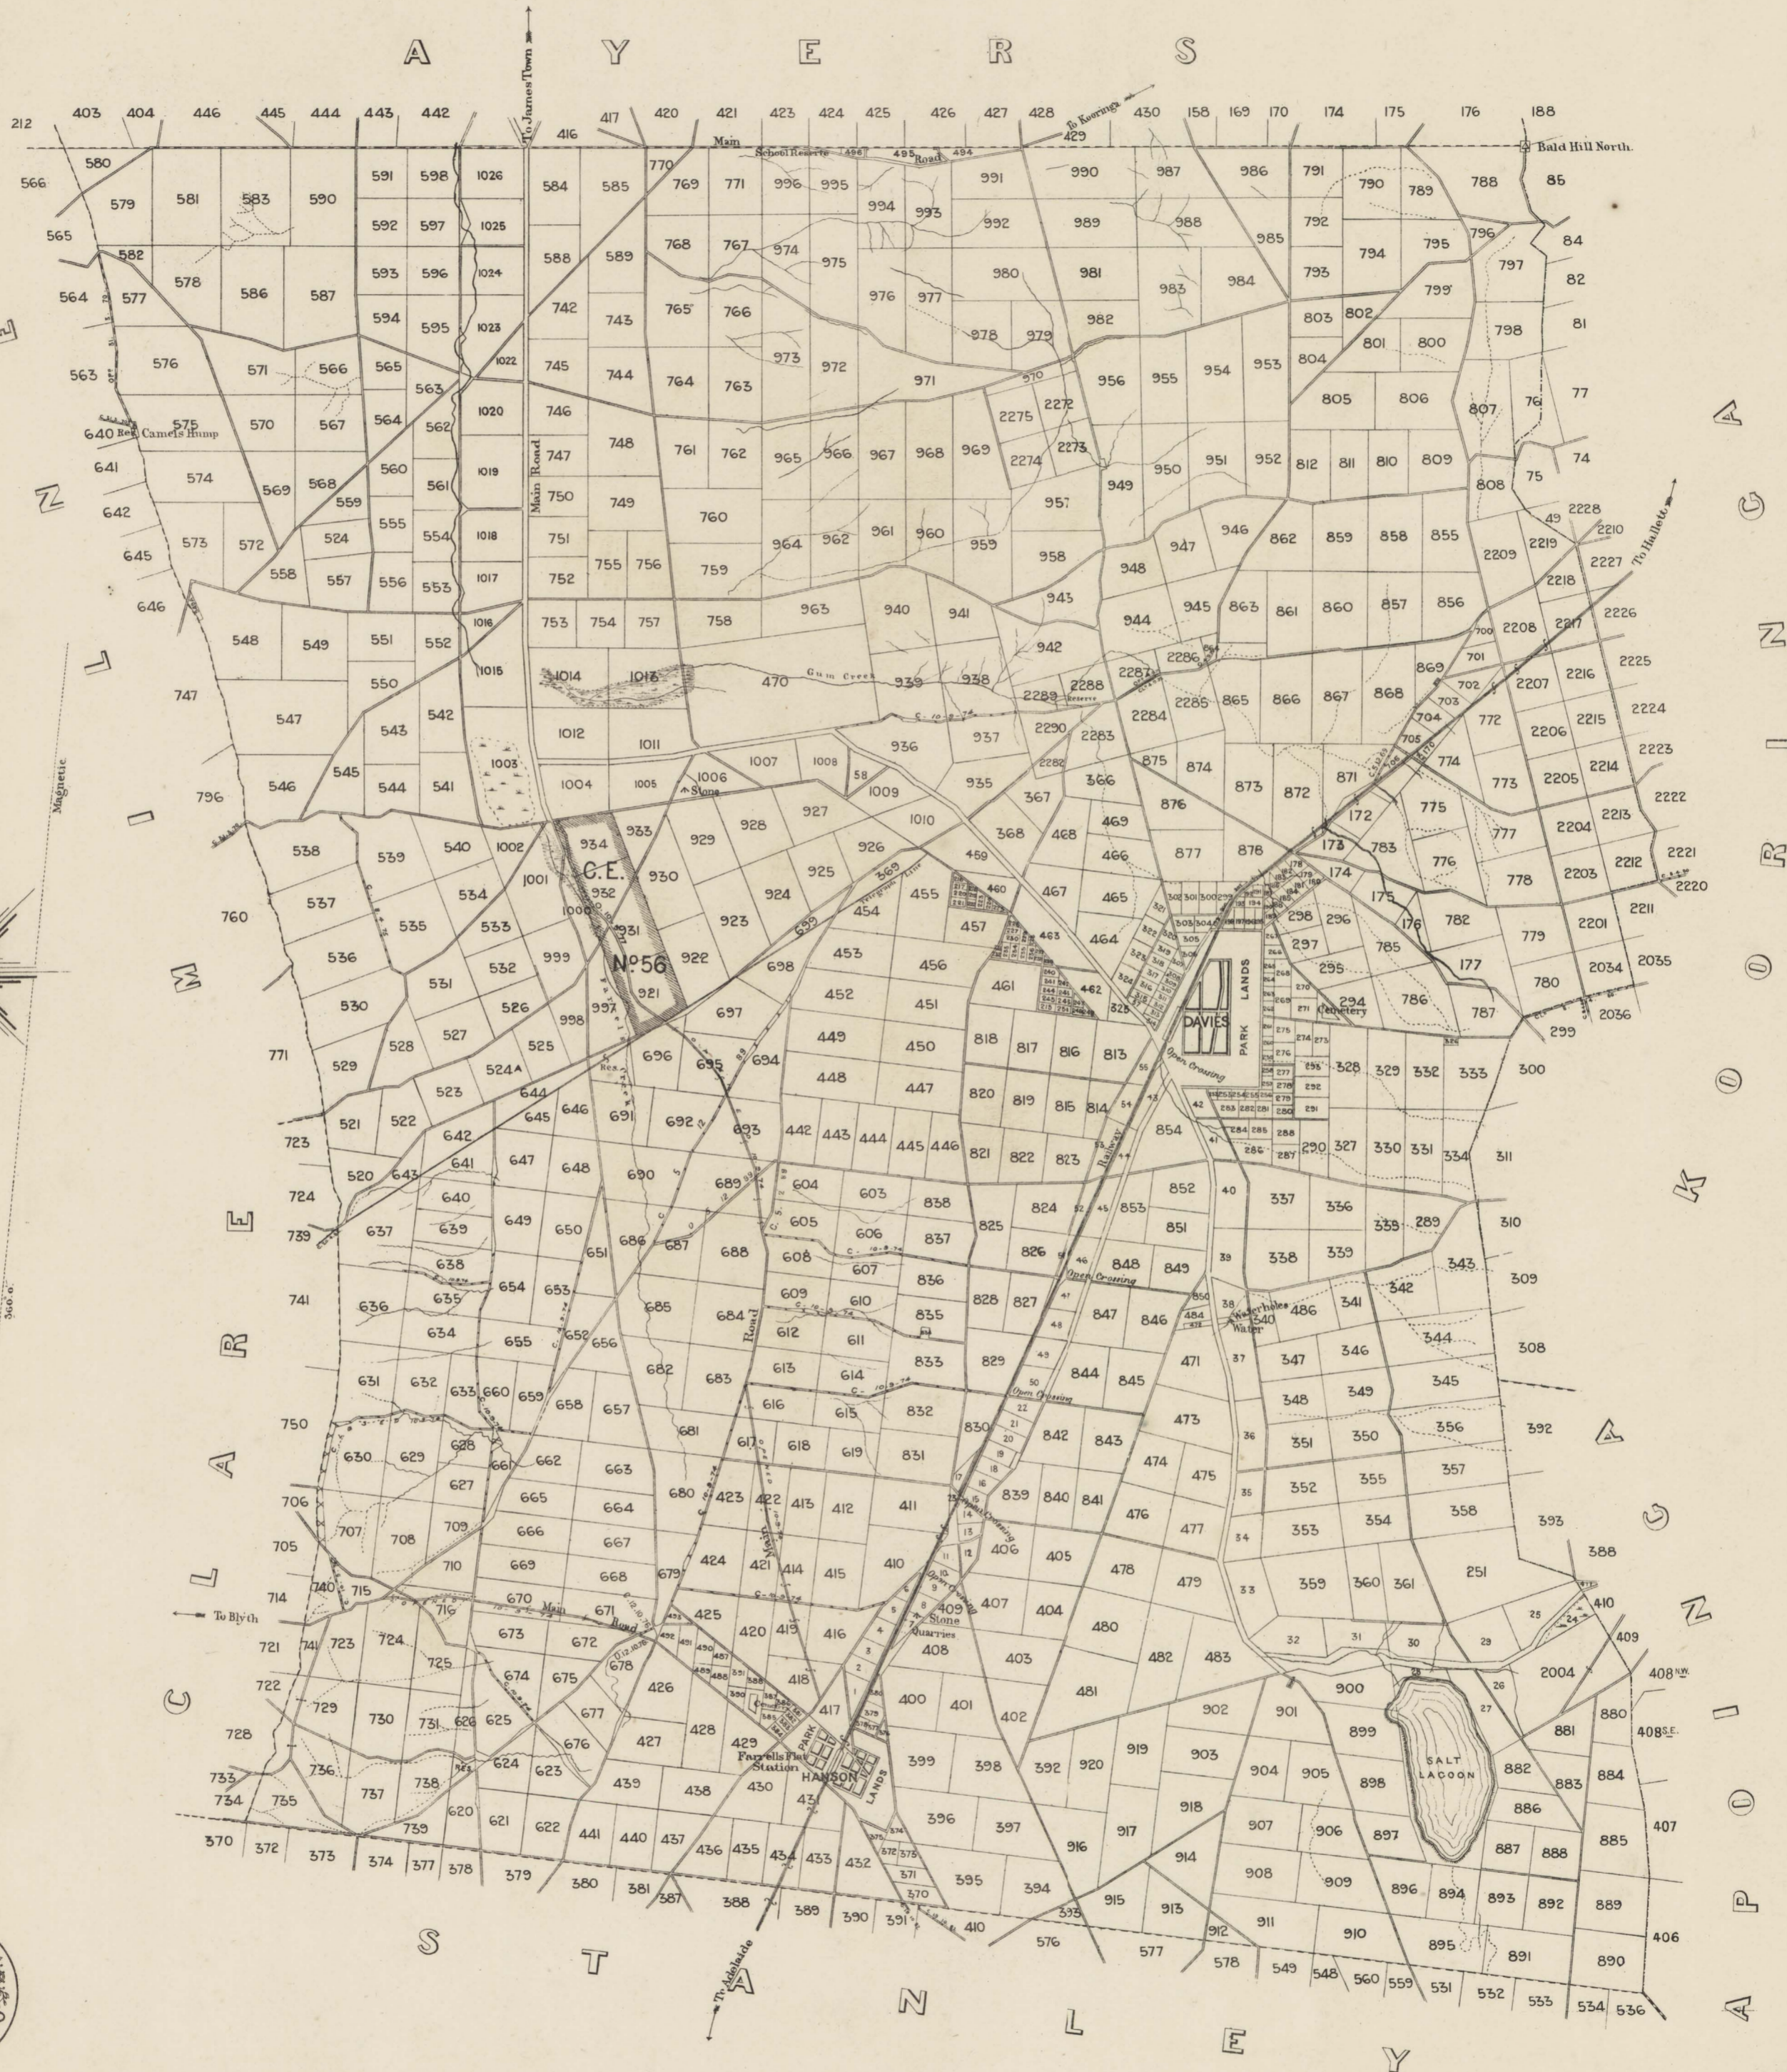

HANSON

True North
Magnetic
554.00
Variation 5.56 E.
306.6'

— SCALE —
Chains 0 10 20 30 40 50 60 70 80 90 100
Miles
SURVEYOR GENERAL'S OFFICE ADELAIDE. Fraser S. Crawford, Photolithographer.
DECEMBER 1890