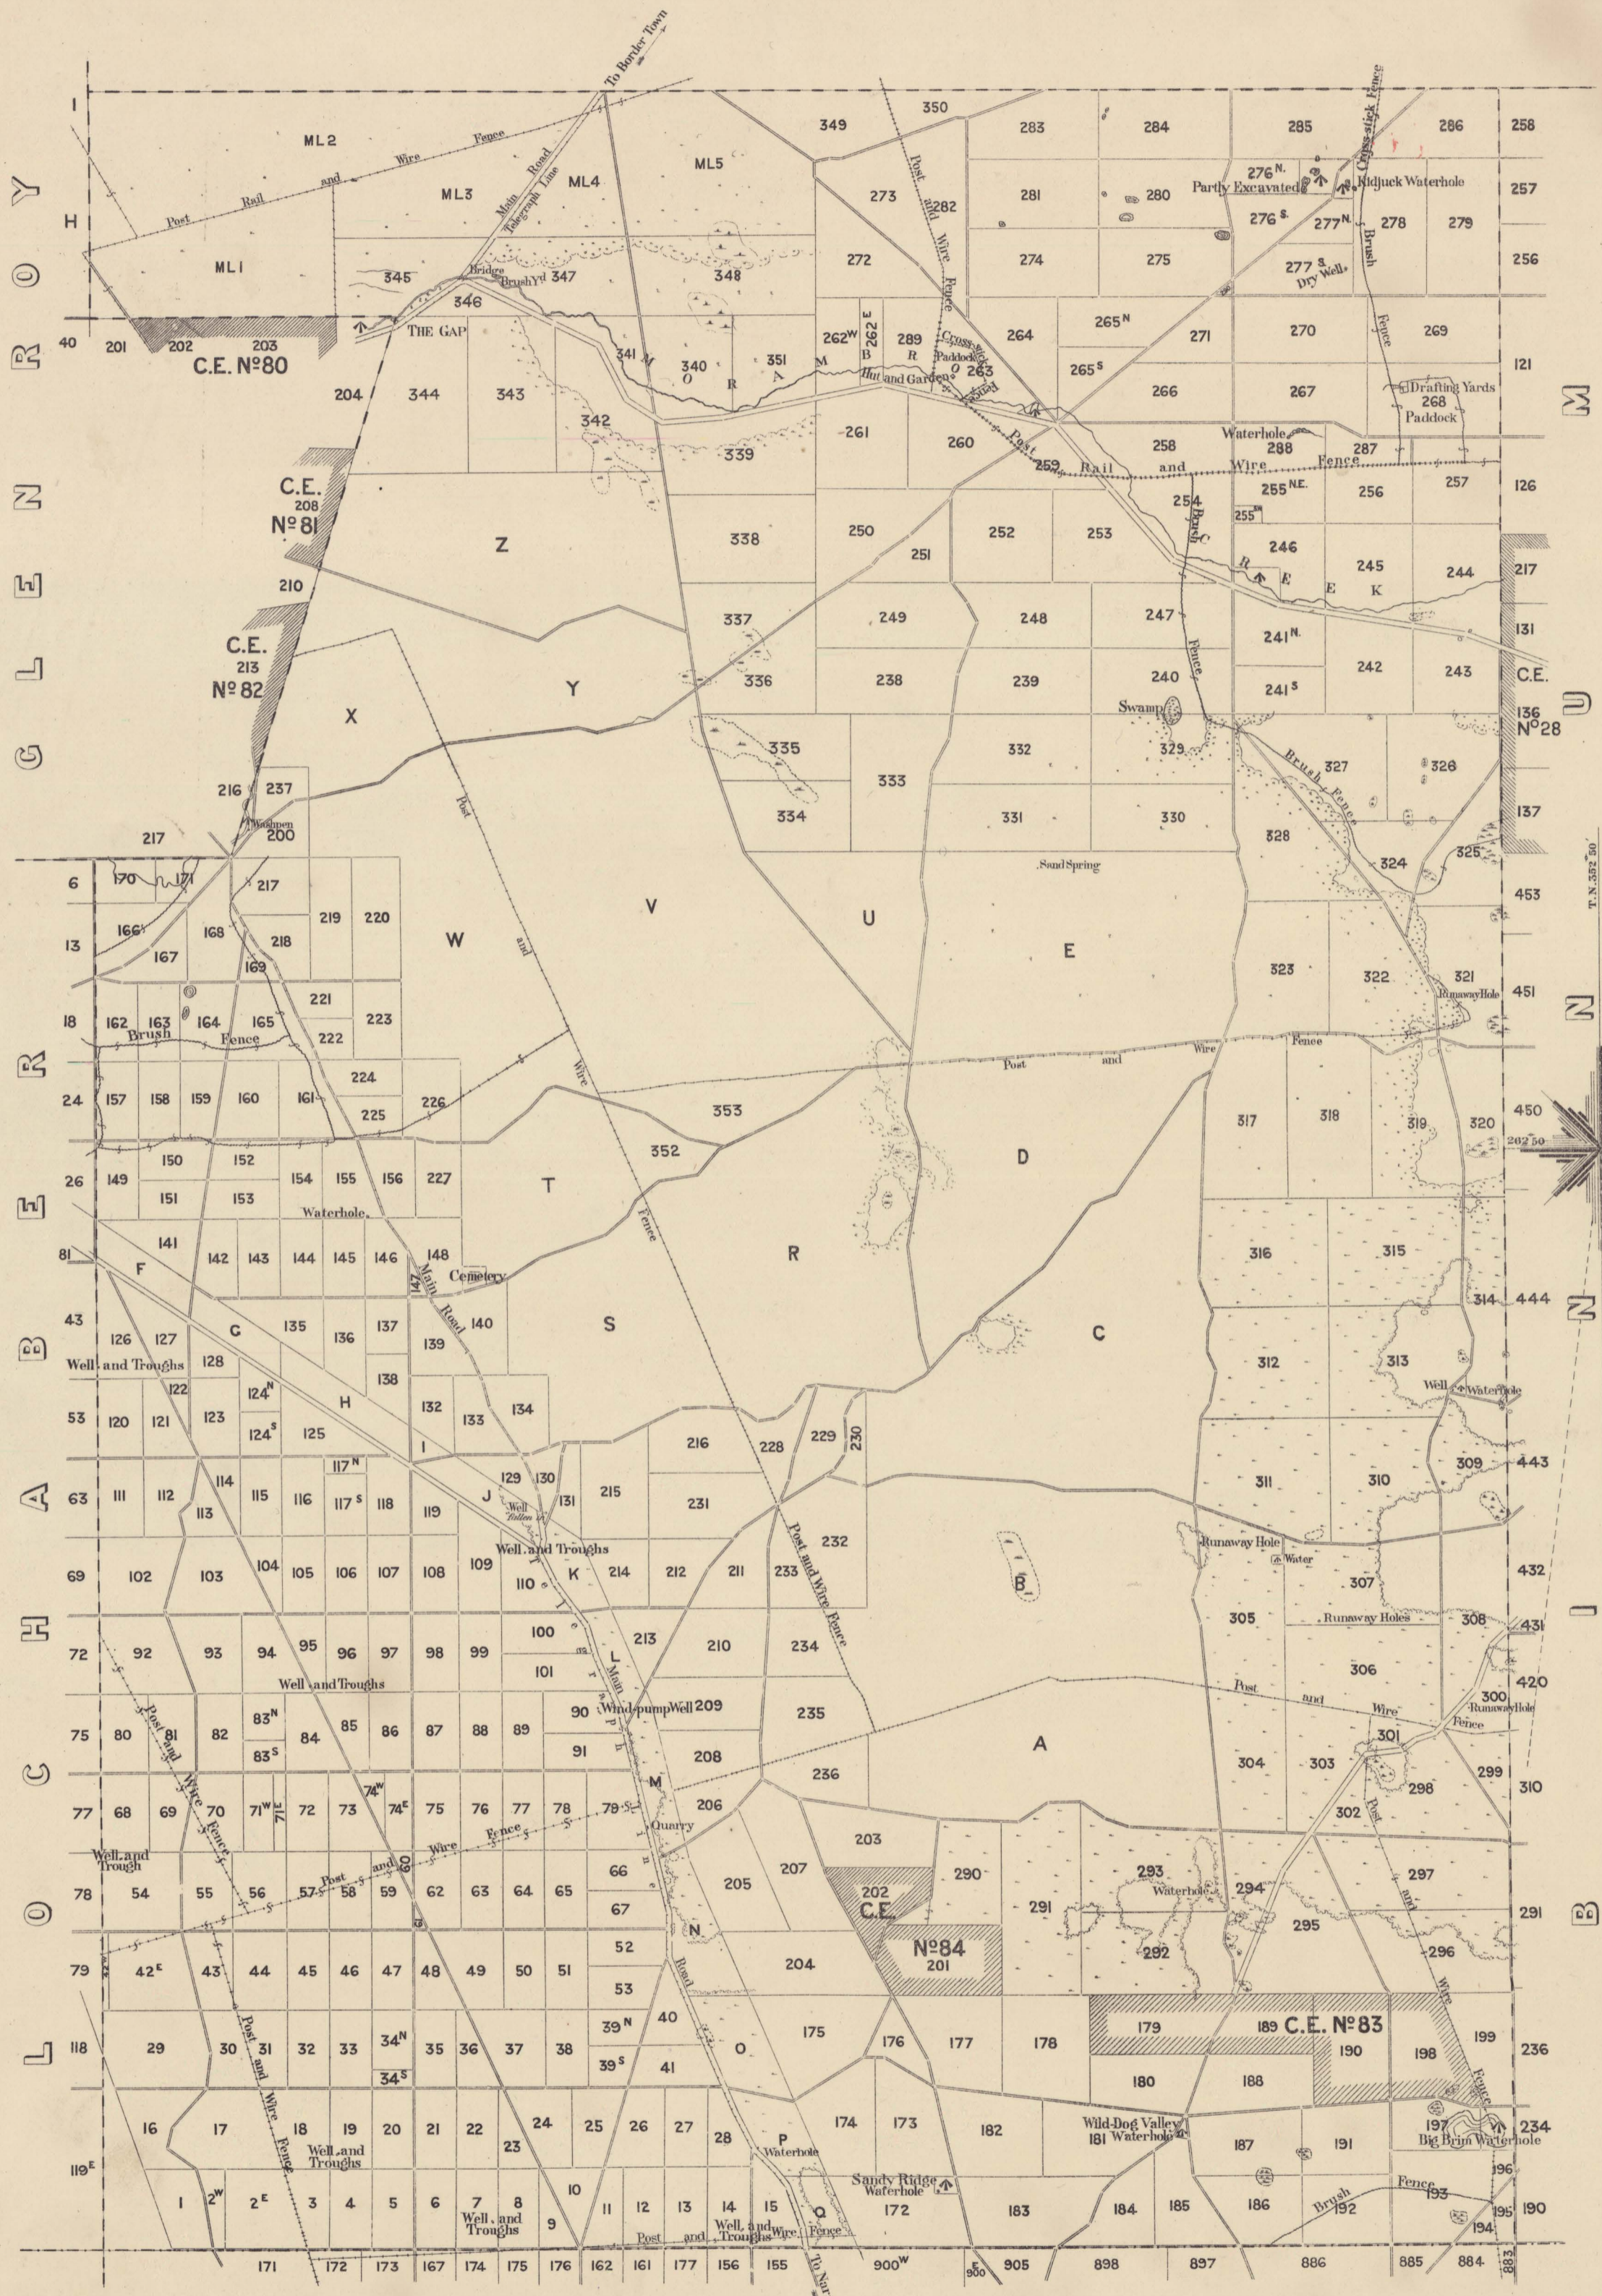

HYNAM

N A R A C O R T E

— SCALE —
 Chains 80 70 60 50 40 30 20 10 0 10 20 30 40 50 60 70 80
 Miles
 SURVEYOR GENERAL'S OFFICE, ADELAIDE, FRASER & NEAVE PHOTO-LITHOGRAPHERS
 AUGUST 1884

p 121311183