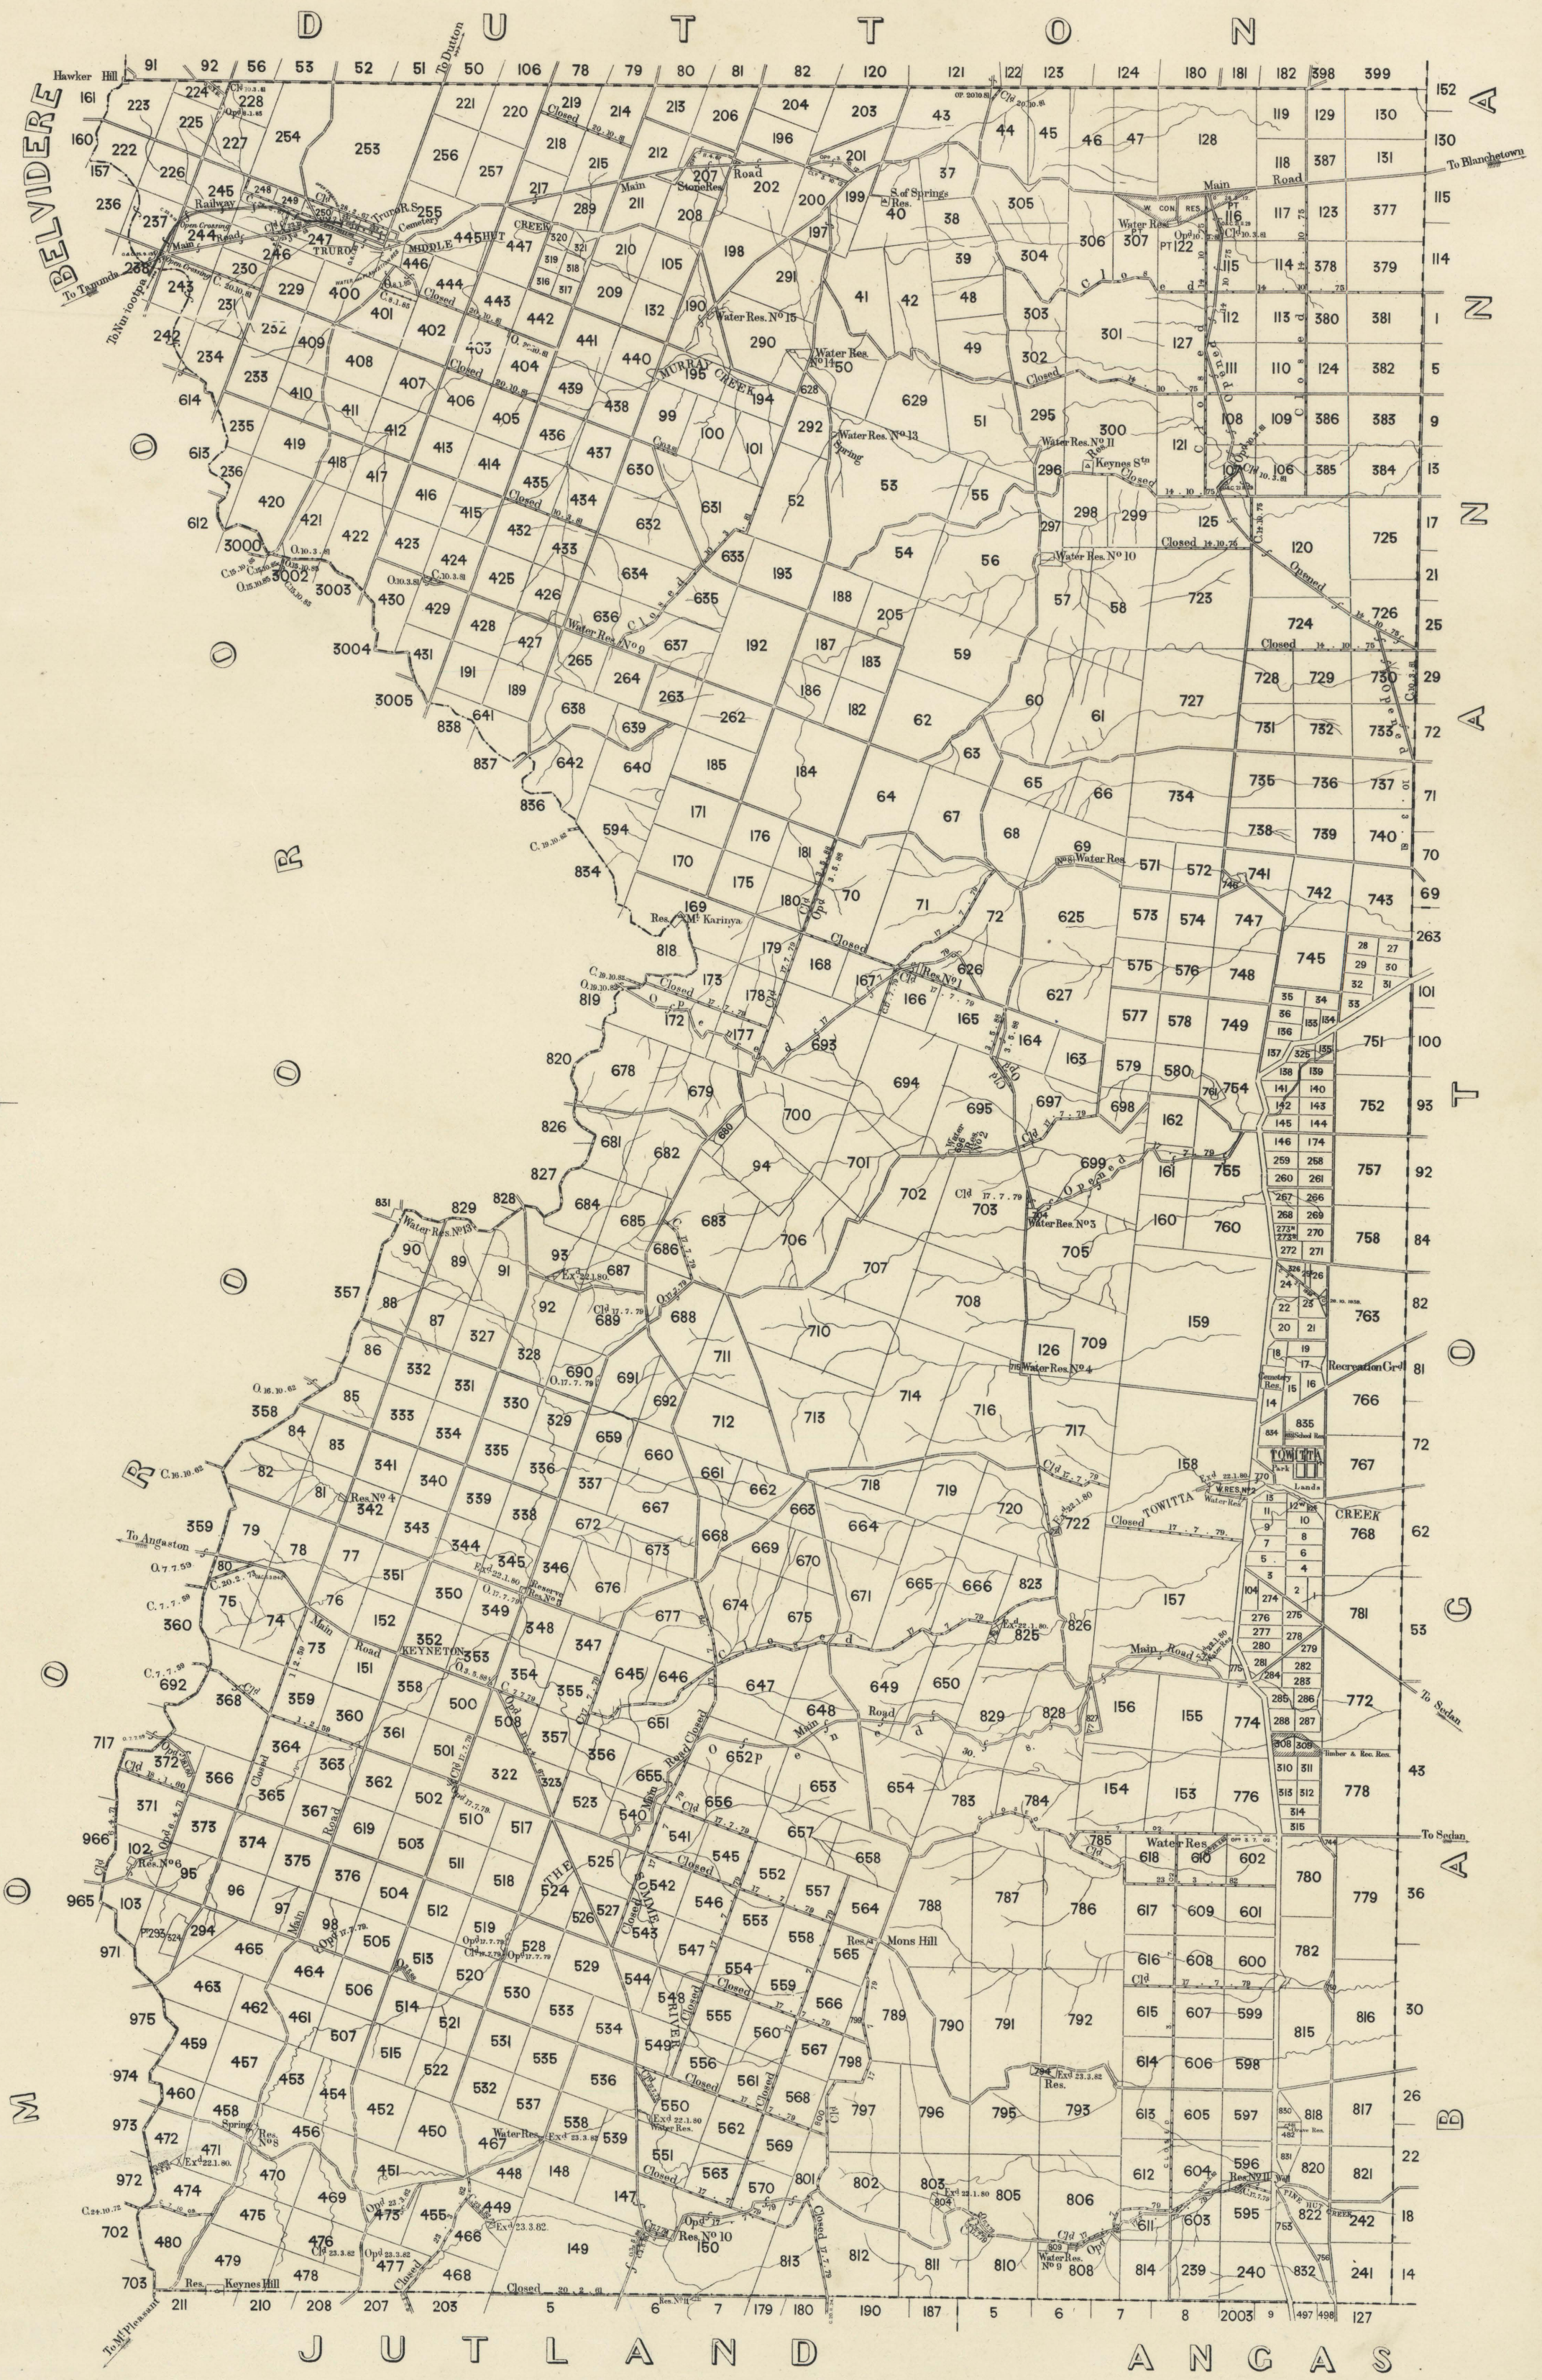

JELlicoe CO EYRE

PREVIOUSLY
NORTH RIFINE

T.N.

COMPILED IN THE OFFICE OF THE SURVEY GENERAL
DEPARTMENT OF LANDS

H
830 bje
1:63,360
Jellicoe
1954

254