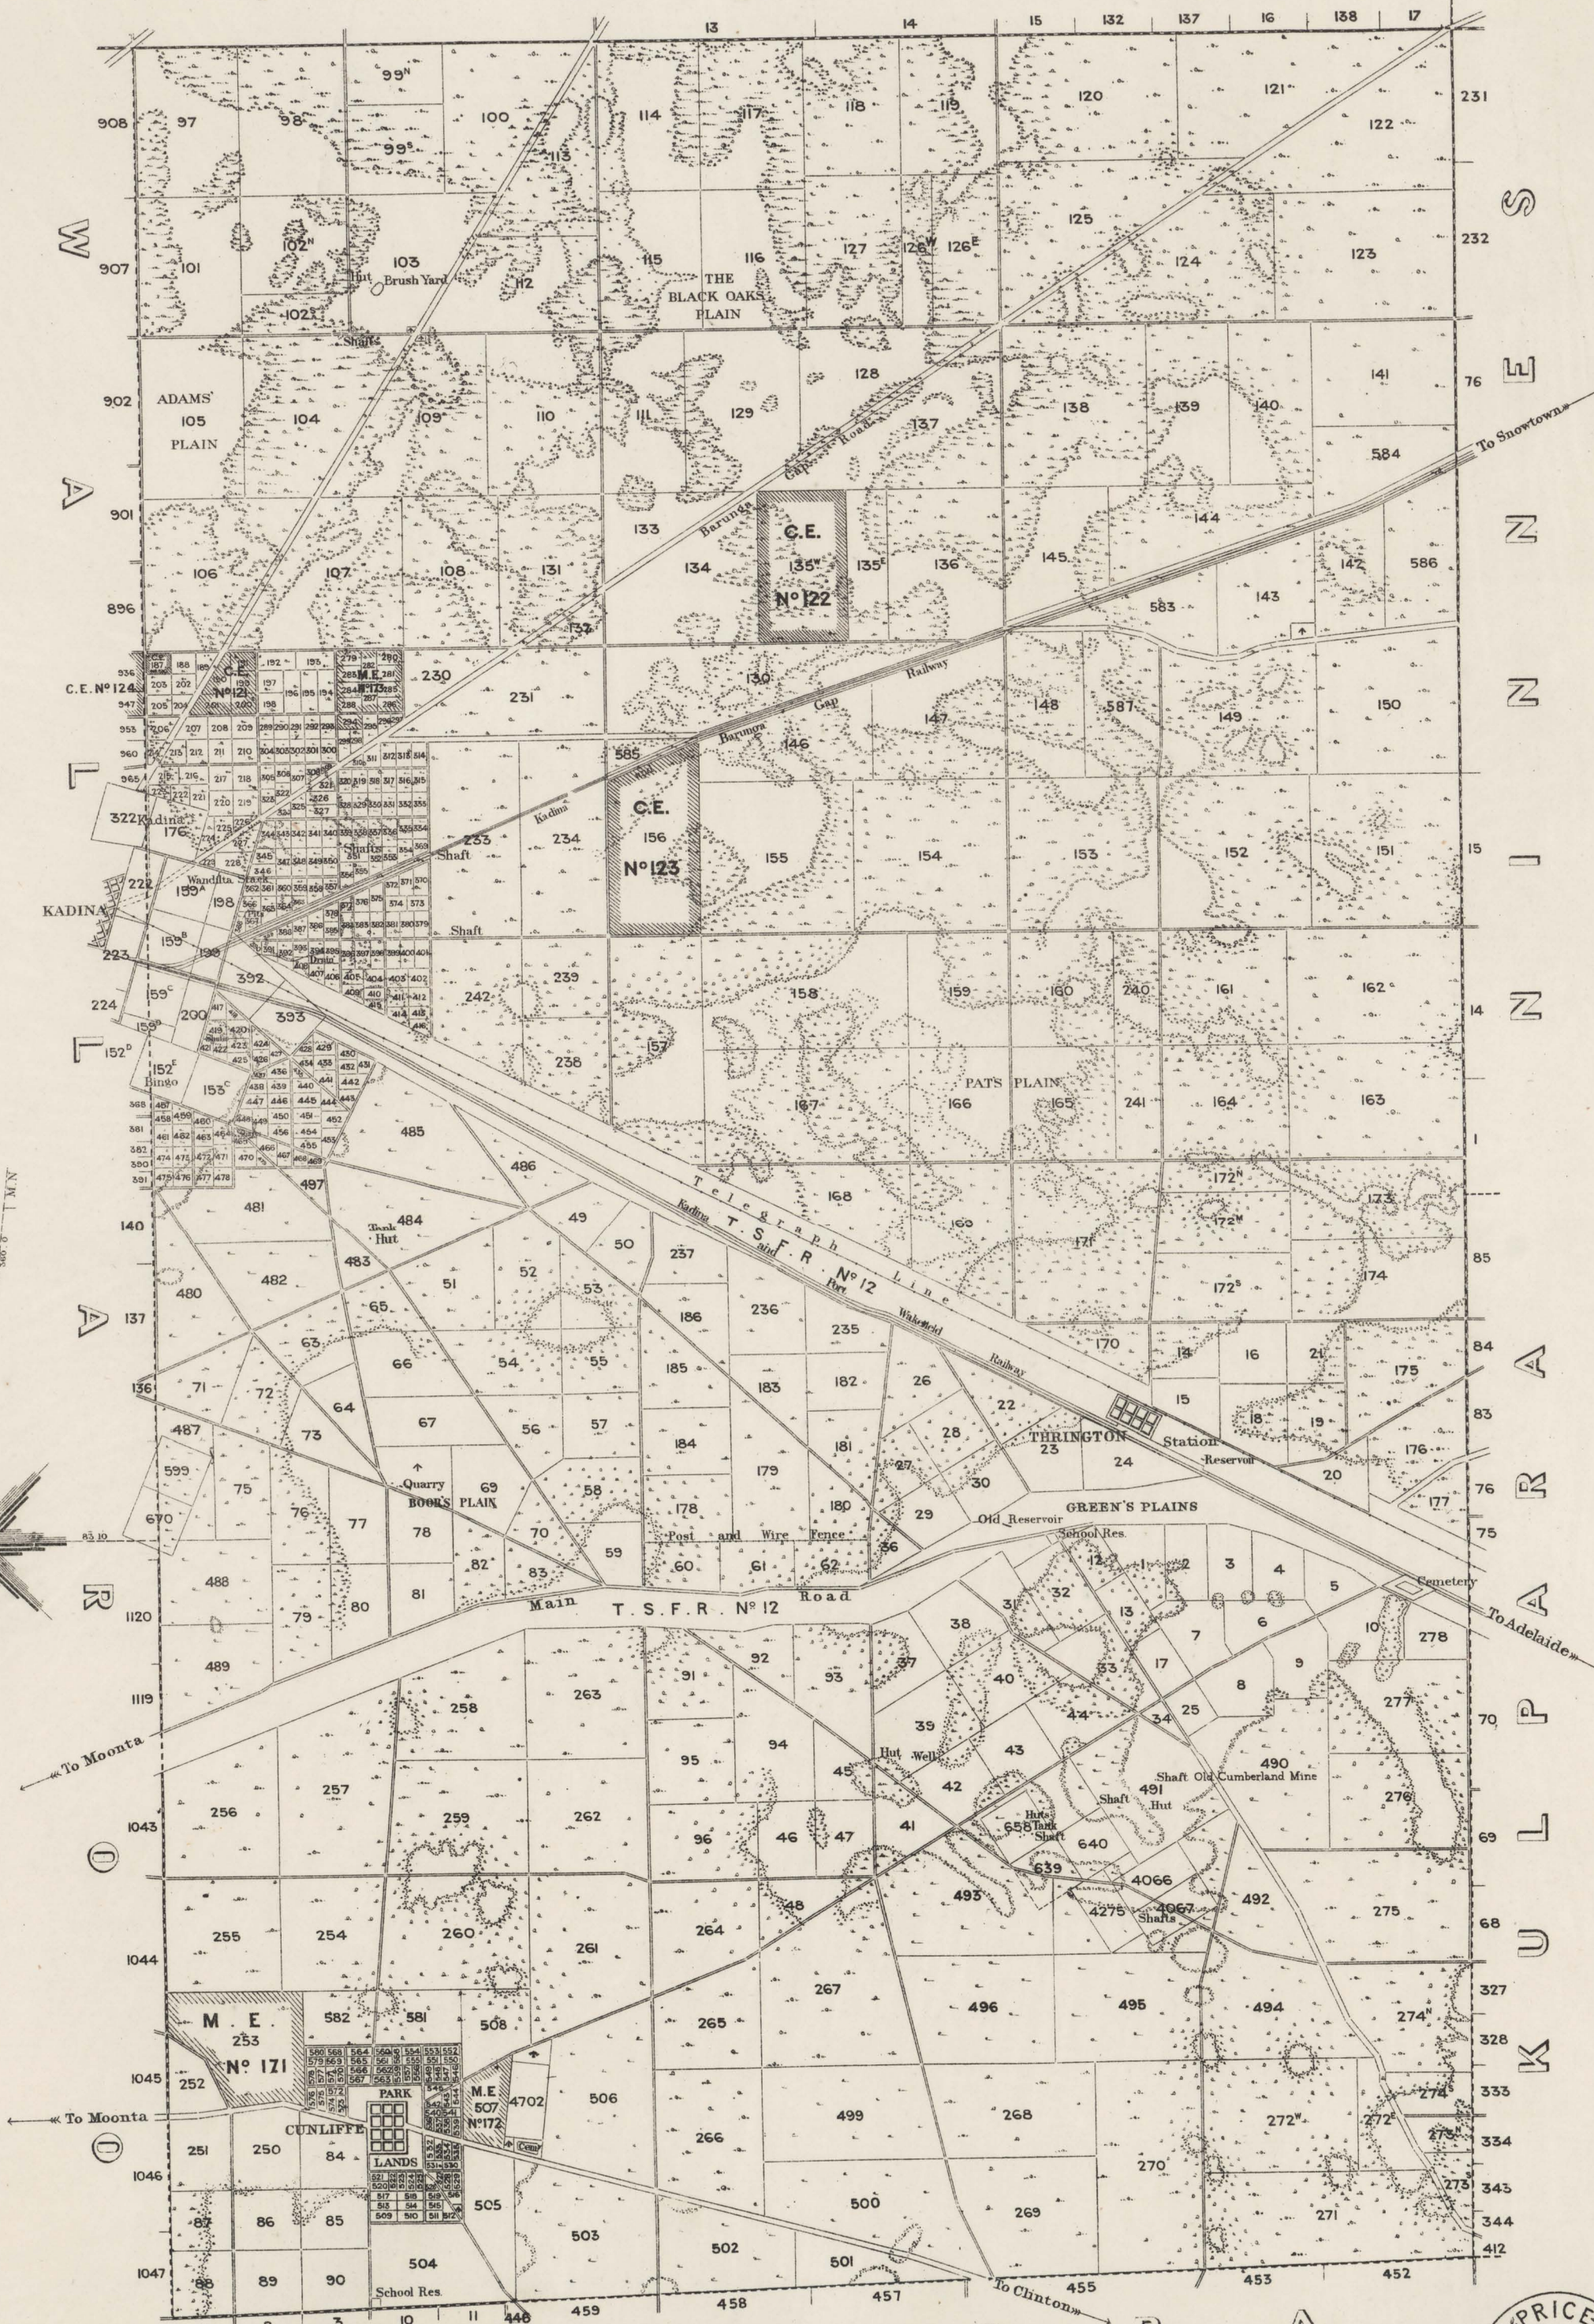

For Oct. 1874 plan see reverse side.

KADINA

T I C K E R A

SCALE
Chains—0 10 20 30 40 50 60 70 80 90
Drawn by T. P. (1438) Engraved by W. E. C.
SURVEYOR GENERAL'S OFFICE, ADELAIDE. Printer S. Crawford, Photo-lithographer.
FEBRUARY 1880