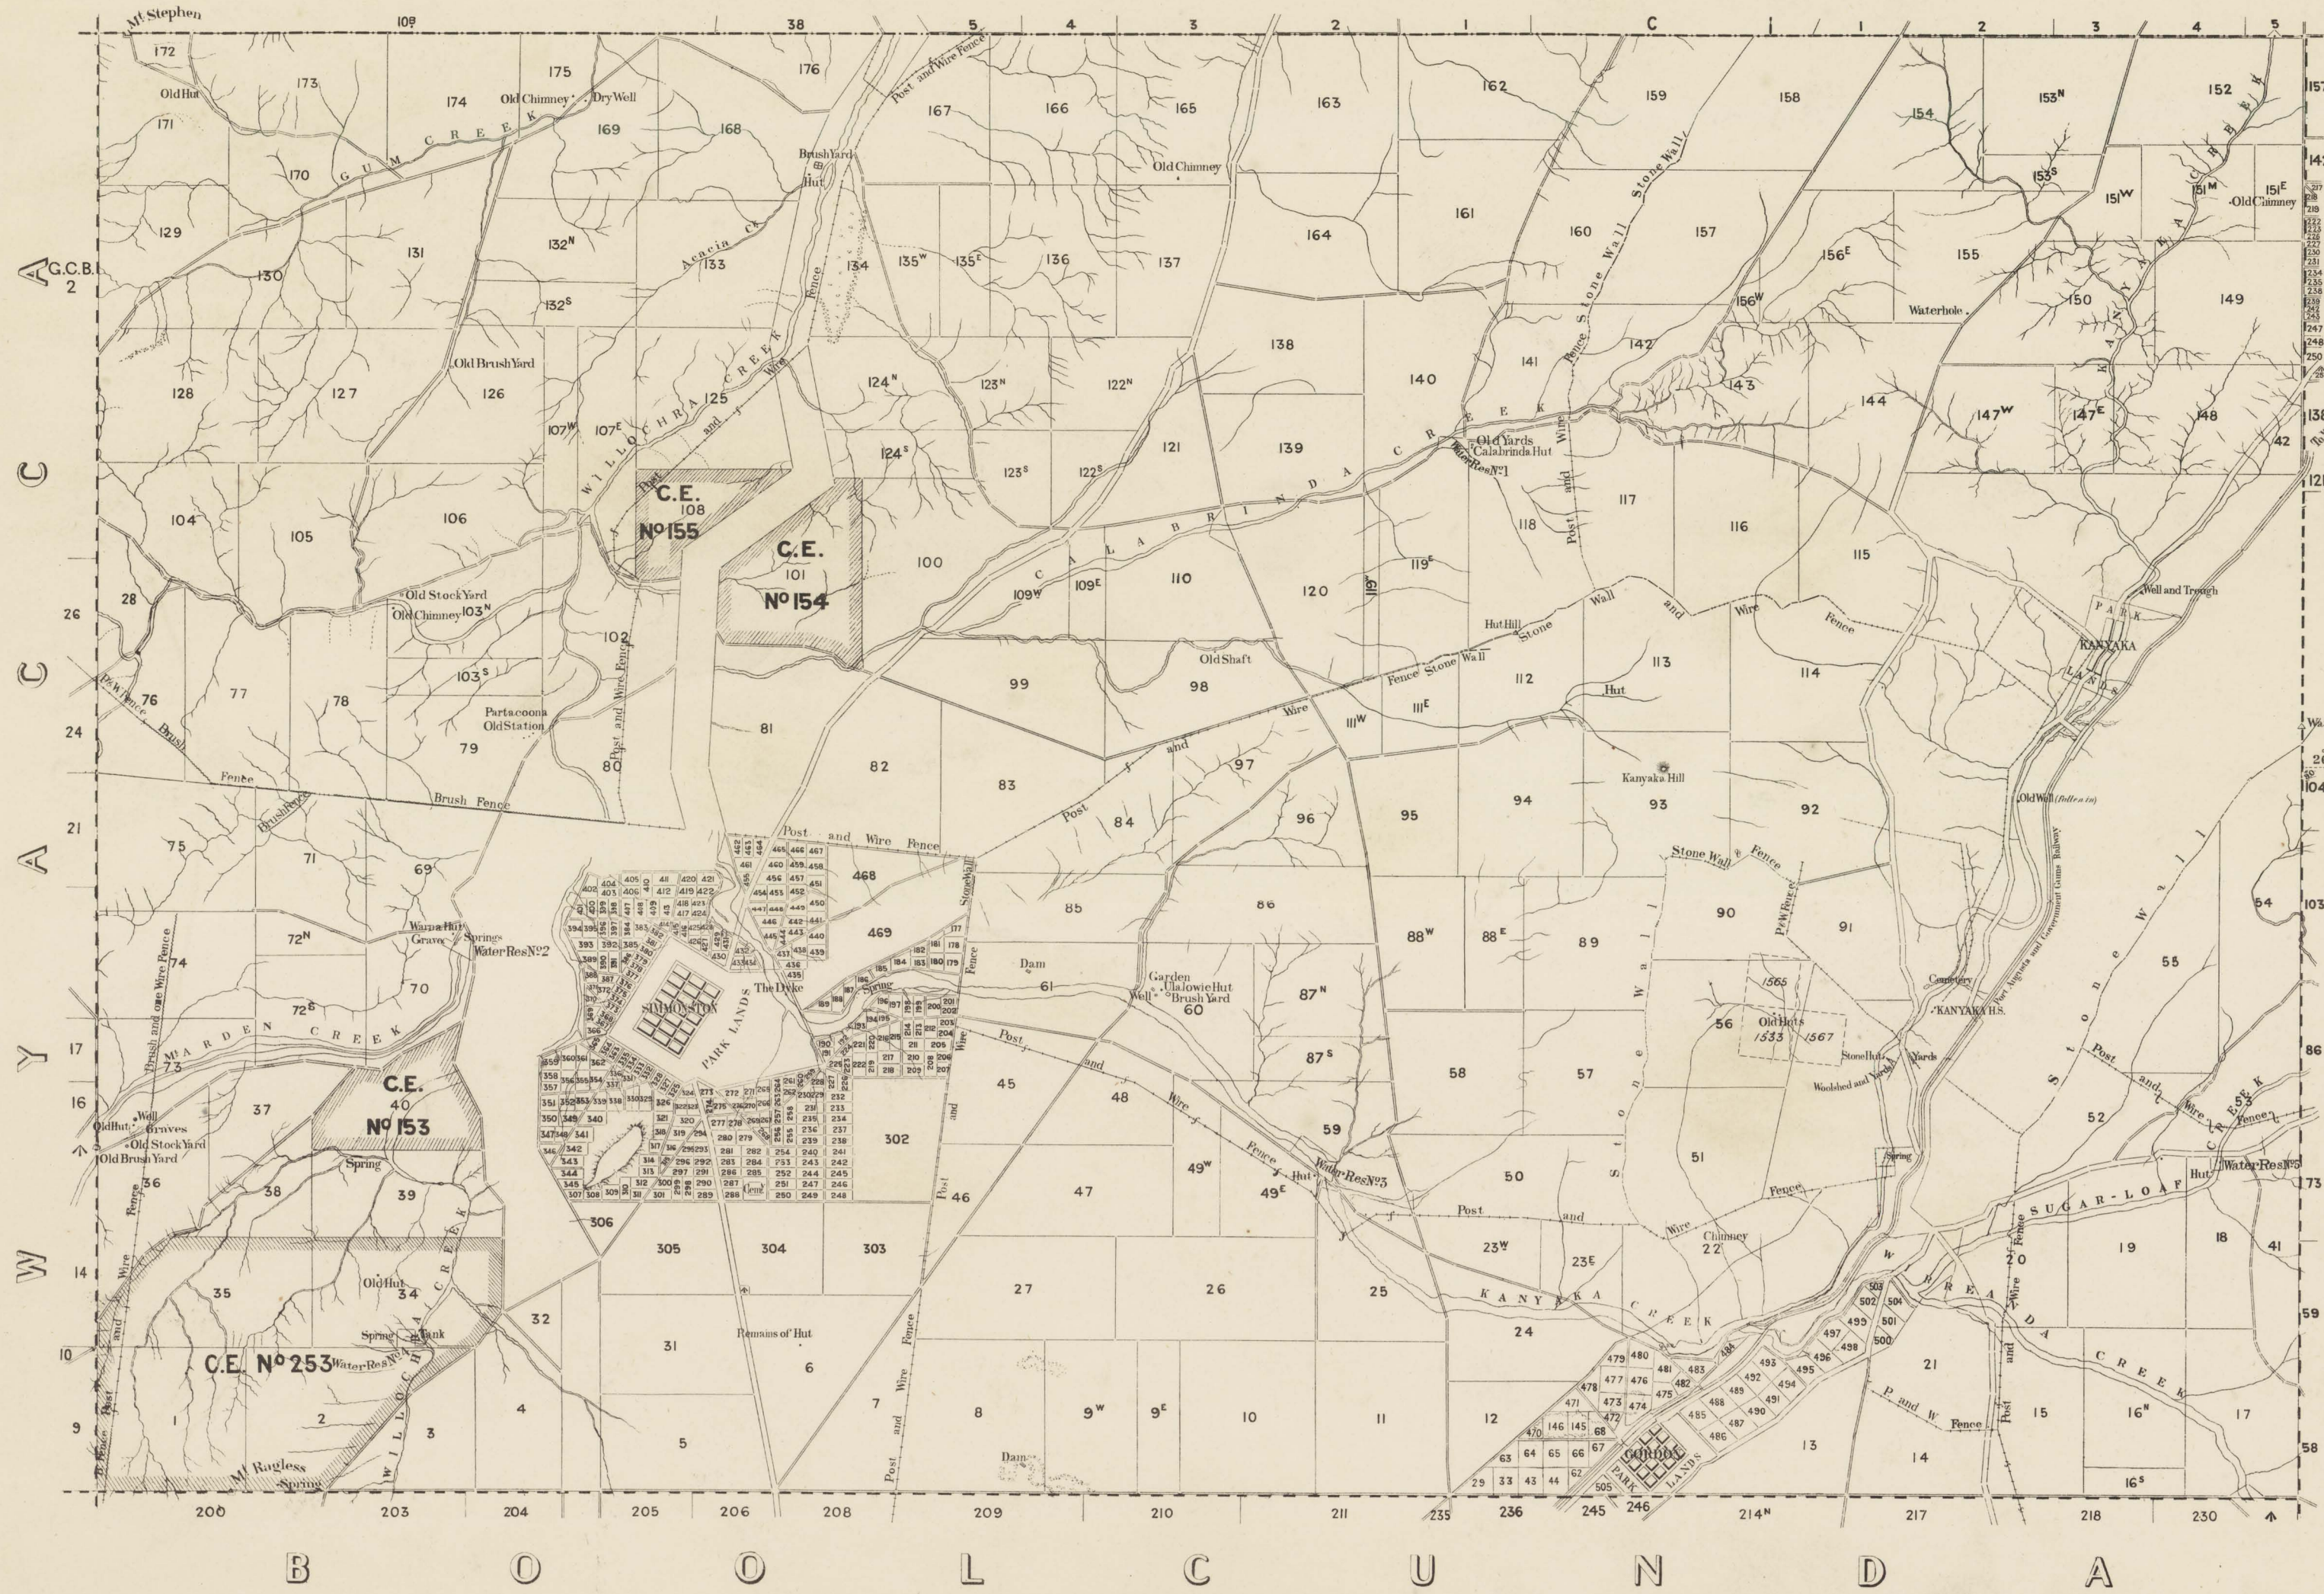

KANYAKA

B A R N D I O O T A W O N O K A

A
C
Y
W
A
C
U
D
L
A
M
U
D
L
A
M
U
D
L
A
M

SCALE
Chains 60 70 80 90 100 110 120 130 140 150 160 170 180 190 200
Miles
SURVEYOR GENERAL'S OFFICE, ADELAIDE. A. Vaughan, Photo-lithographer.
AUGUST 1891