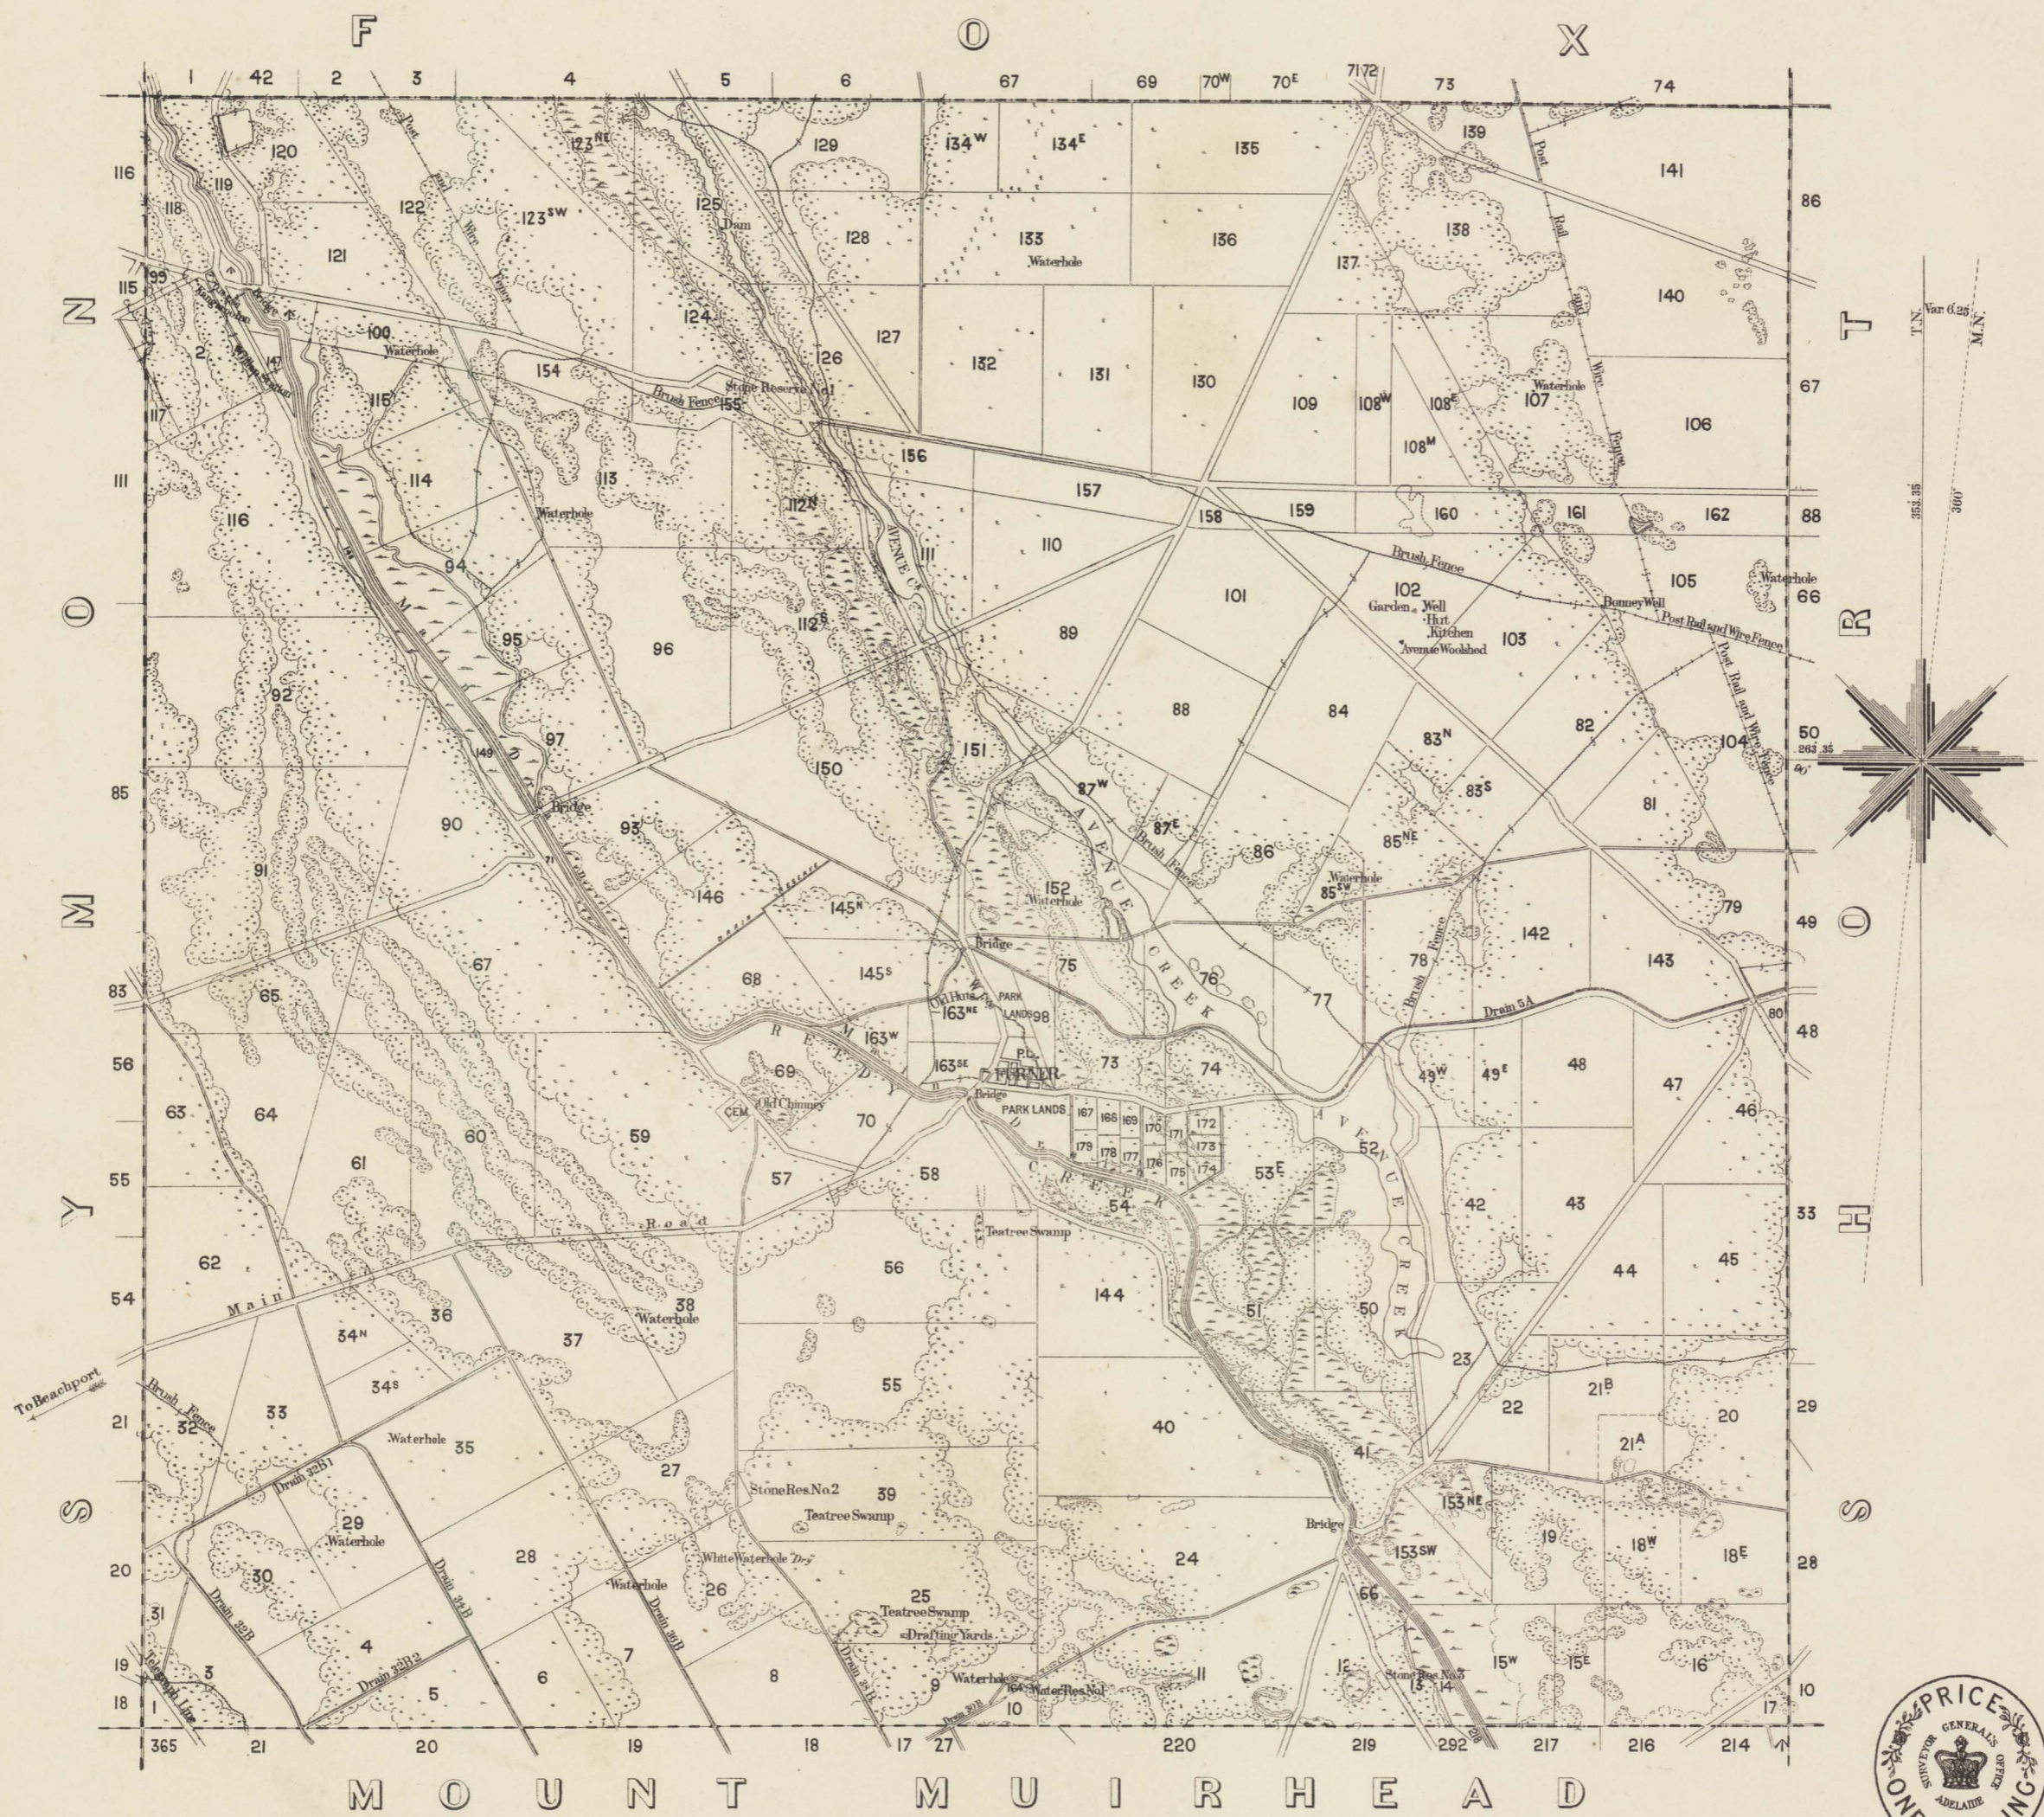

Arranged (in Archives) under Kelly

KENNION

Chains 80 70 60 50 40 30 20 10 0 — SCALE — 80 160 Chains Miles
SURVEYOR GENERAL'S OFFICE ADELAIDE. A. Vaughan, Photolithographer
FEBRUARY 1893

OFFICE