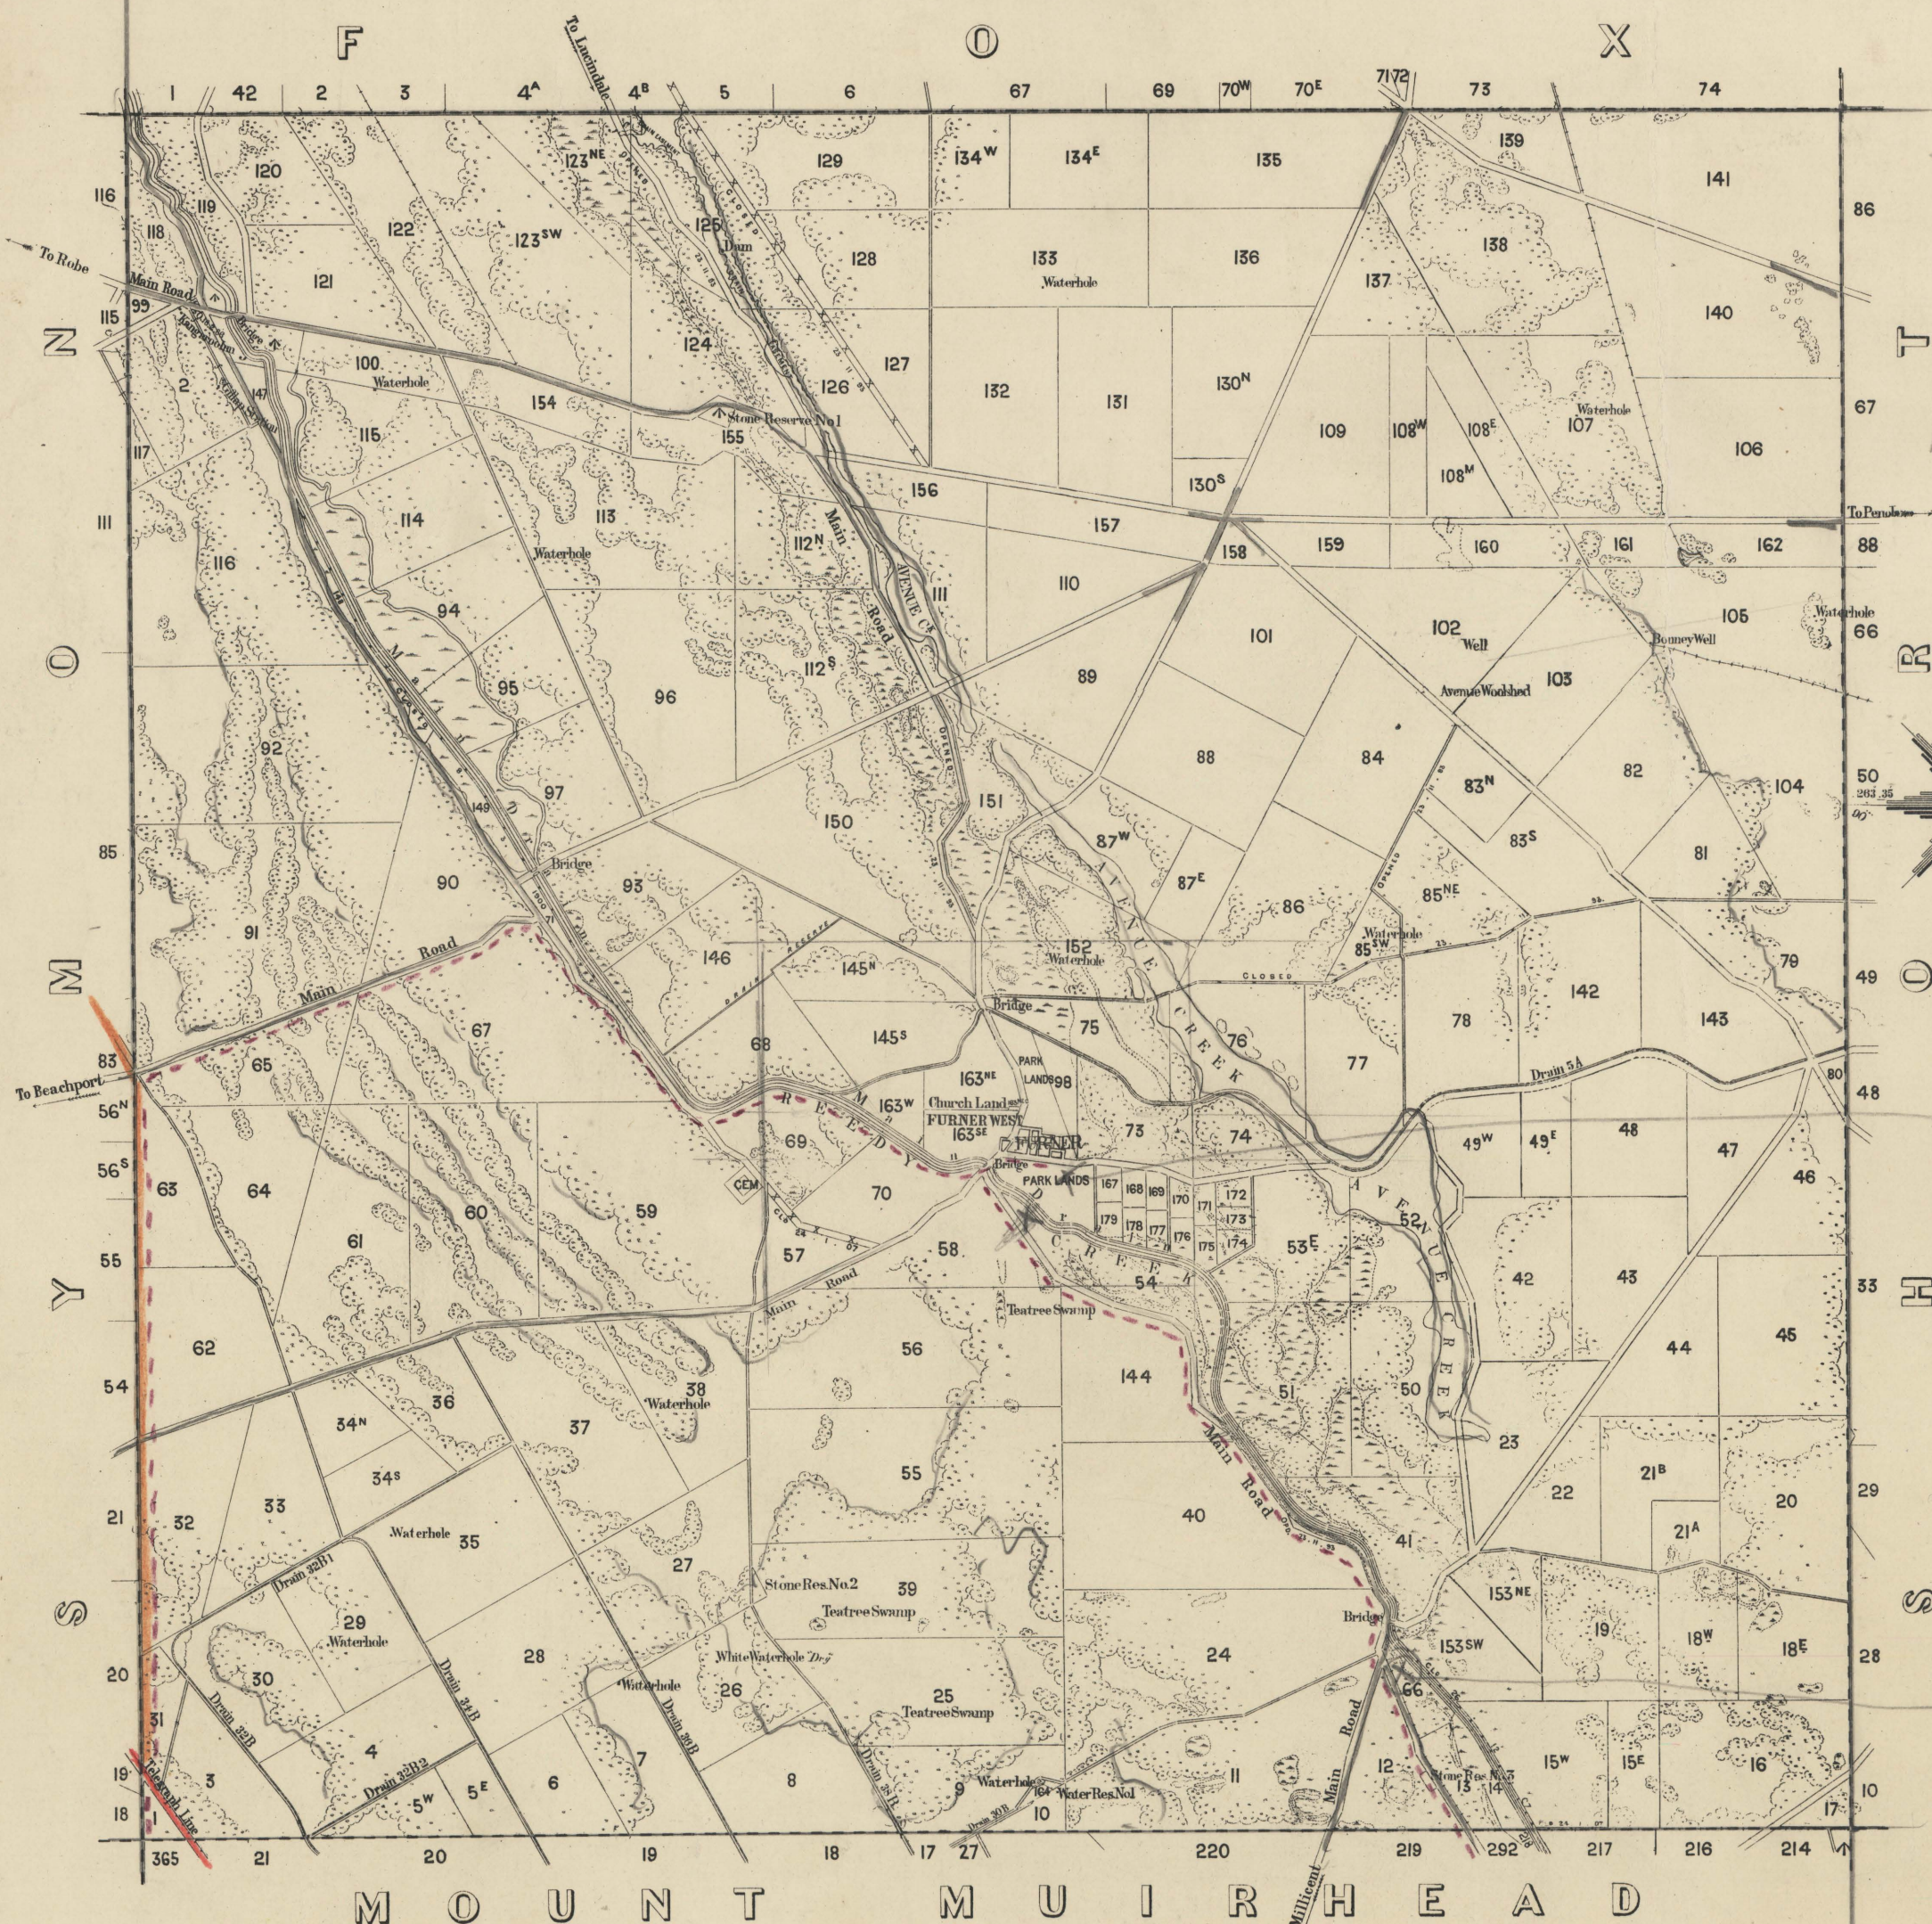

1893 plan (on back of Kelly) lent to Anshies.

# KENNION

*Ruddy look R*  
*(2)*

*RCRD*  
*Job Tuesdays*

A. VAUGHAN, GOVERNMENT PHOTOLITHOGRAPHER, ADELAIDE, 1912

H  
830 bje  
1:63,360  
Kennion  
1912

KENNION