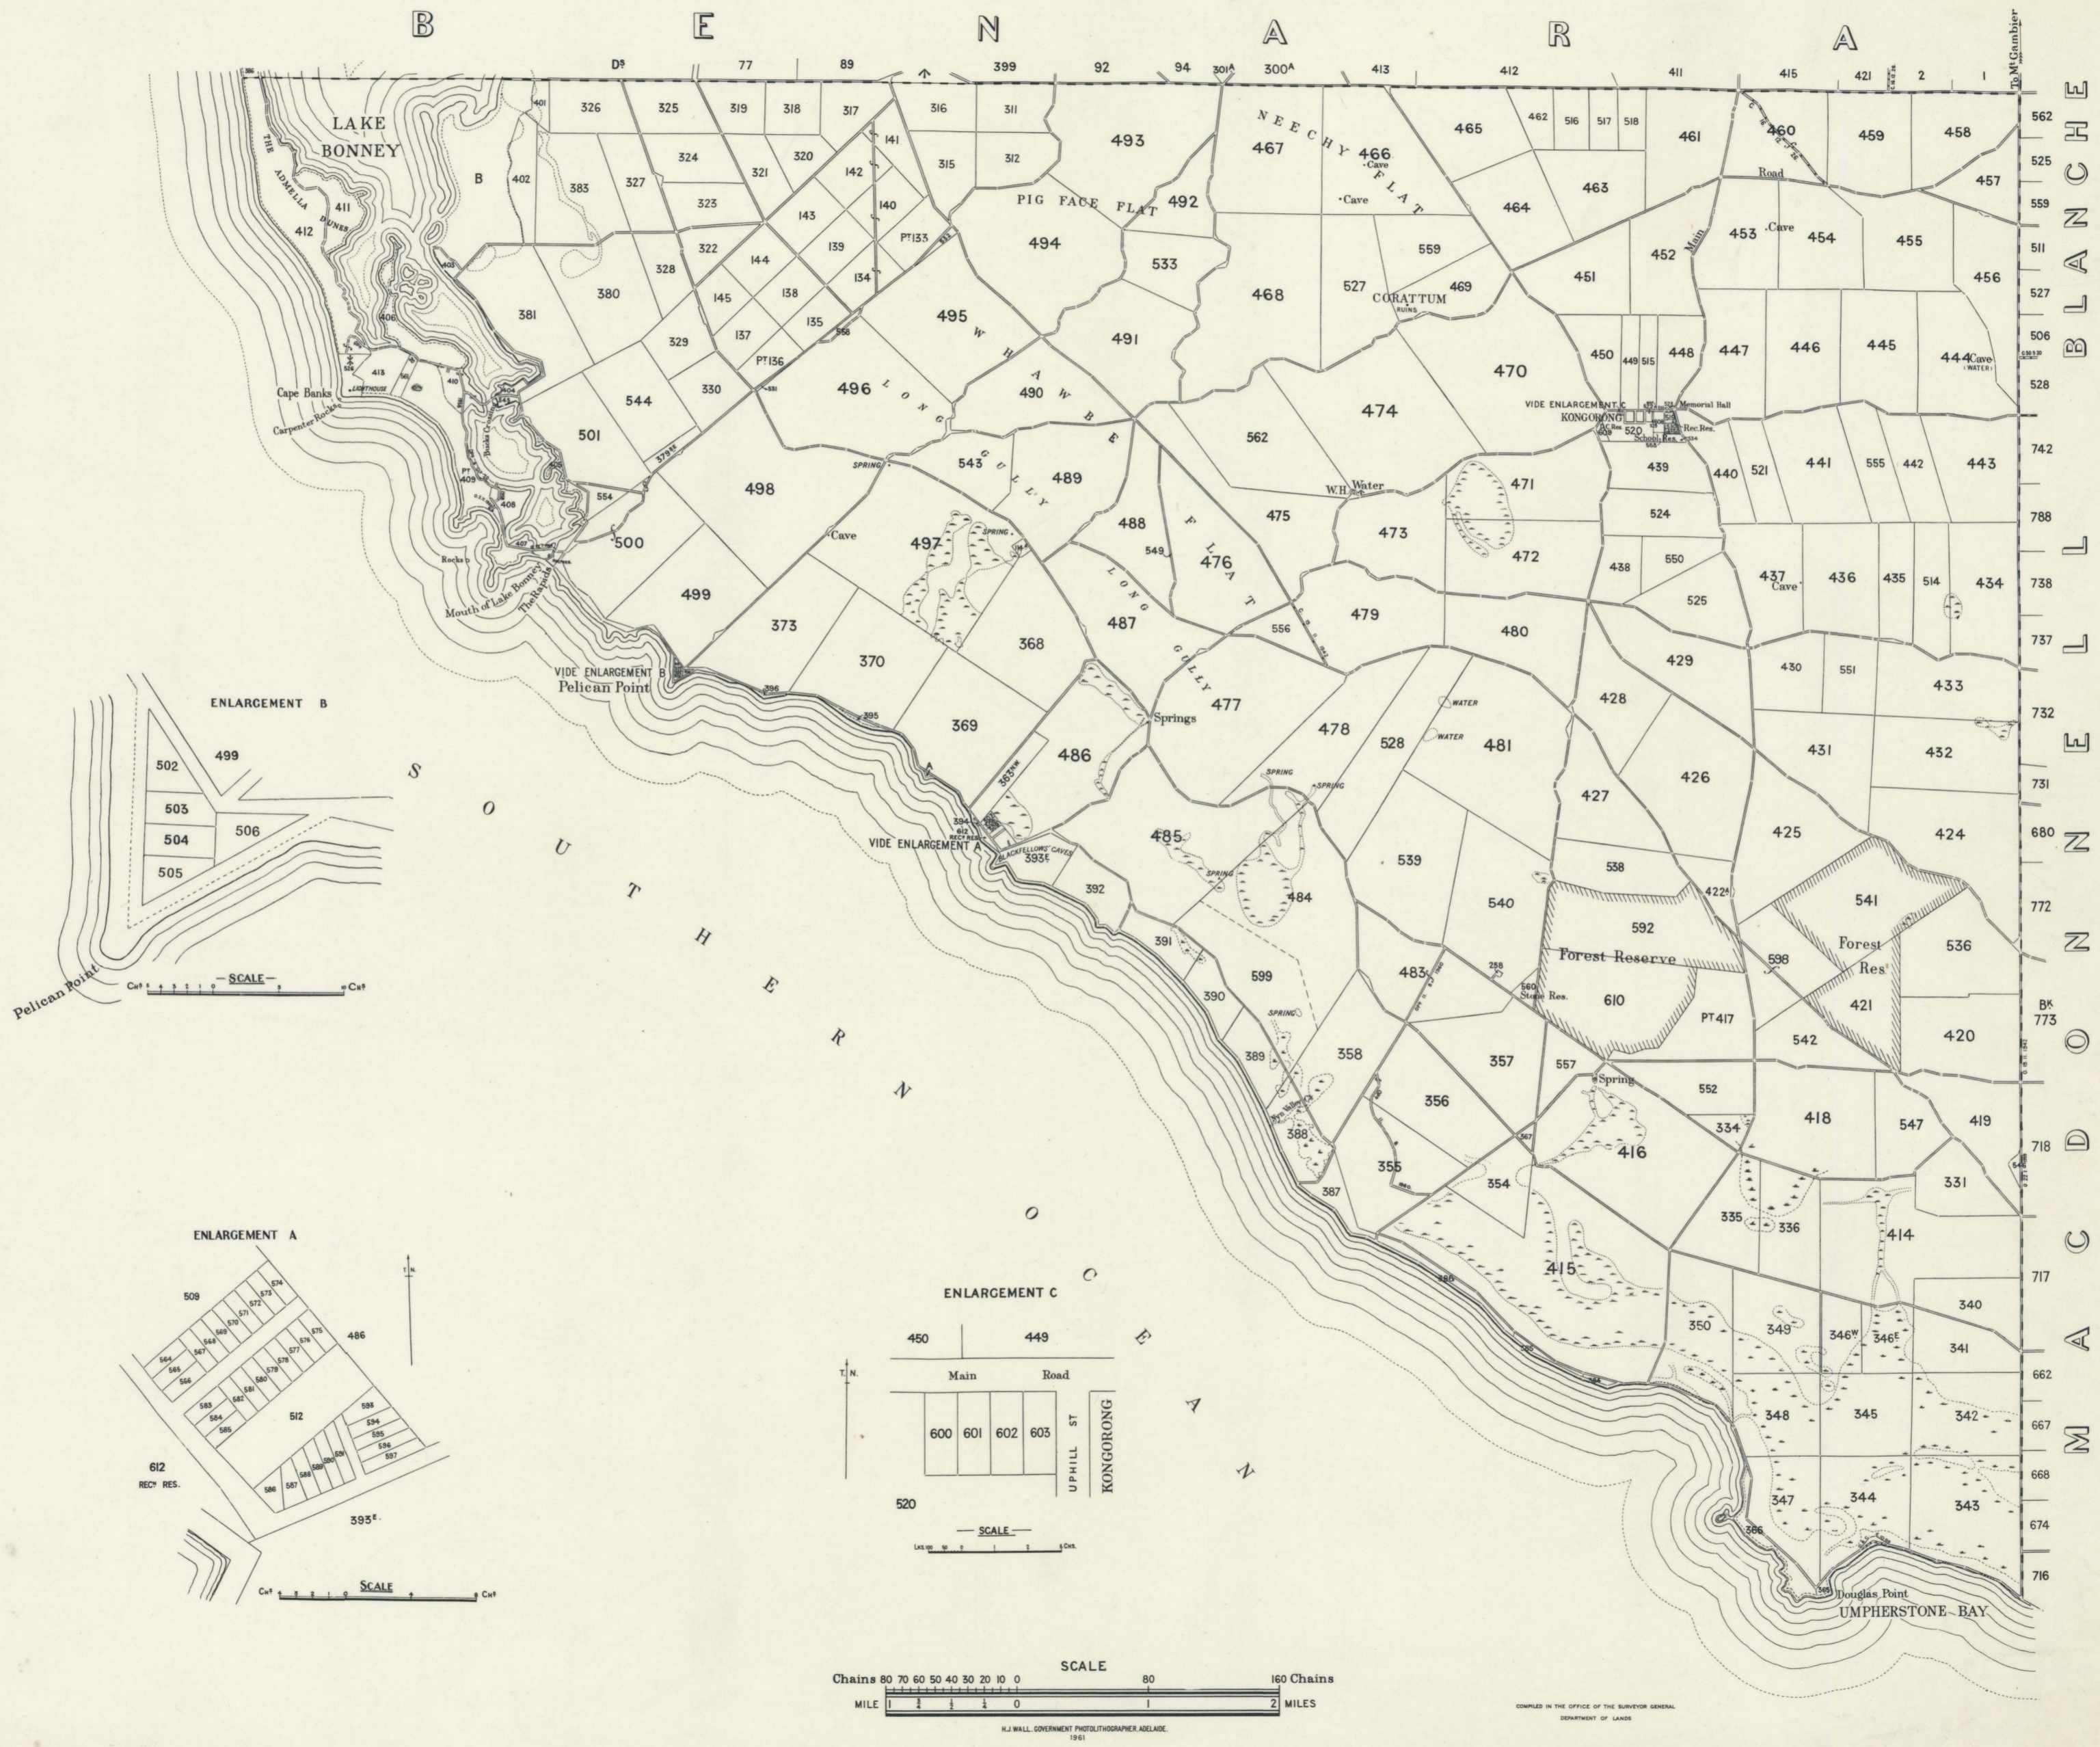

KONGORONG CO GREY

H 830 bje
1:63,360
Kongorong
1961
K 0

KONGORONG 1961