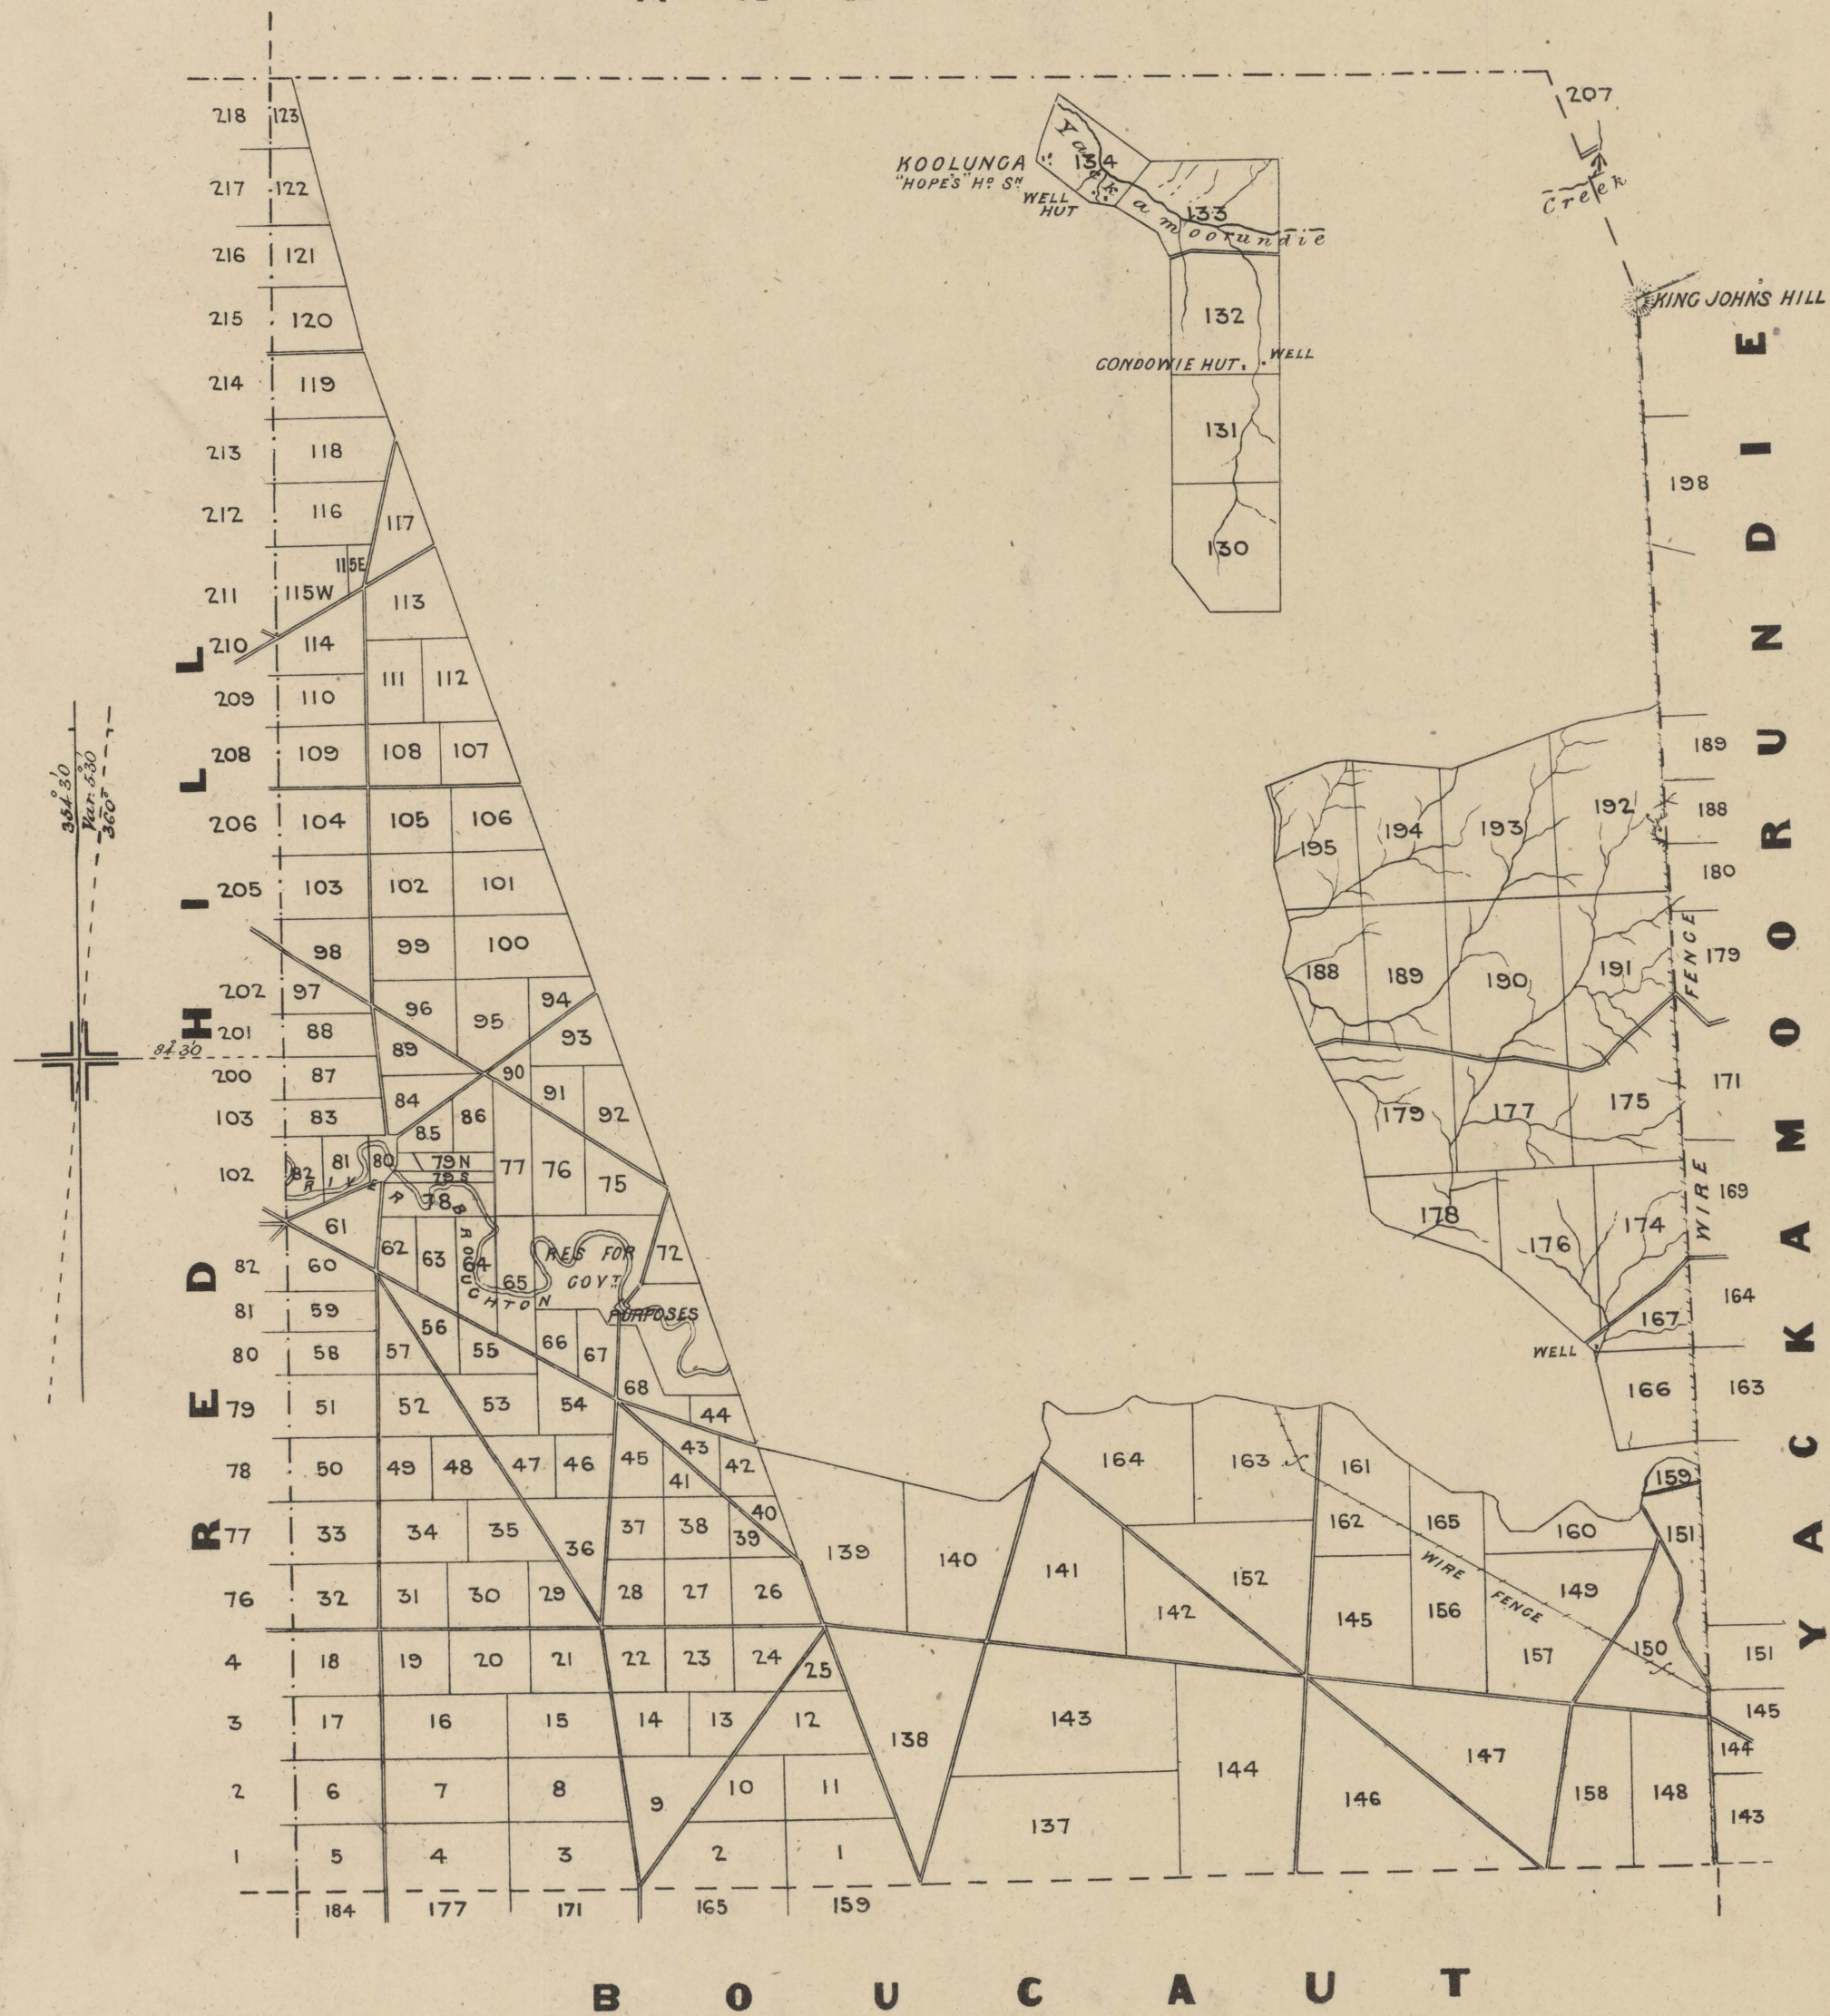

Arranged under Reynolds. See reverse side

KOOLUNGA

N A R R I D Y

SCALE
0 20 40 60 80 100 120 140 160 180 200
0 1 2 3 4 5
Feet Miles
SURVEYOR GENERAL'S OFFICE, ADELAIDE. Printed by Crawford, Photo-Lithographer.
No. 107 1873