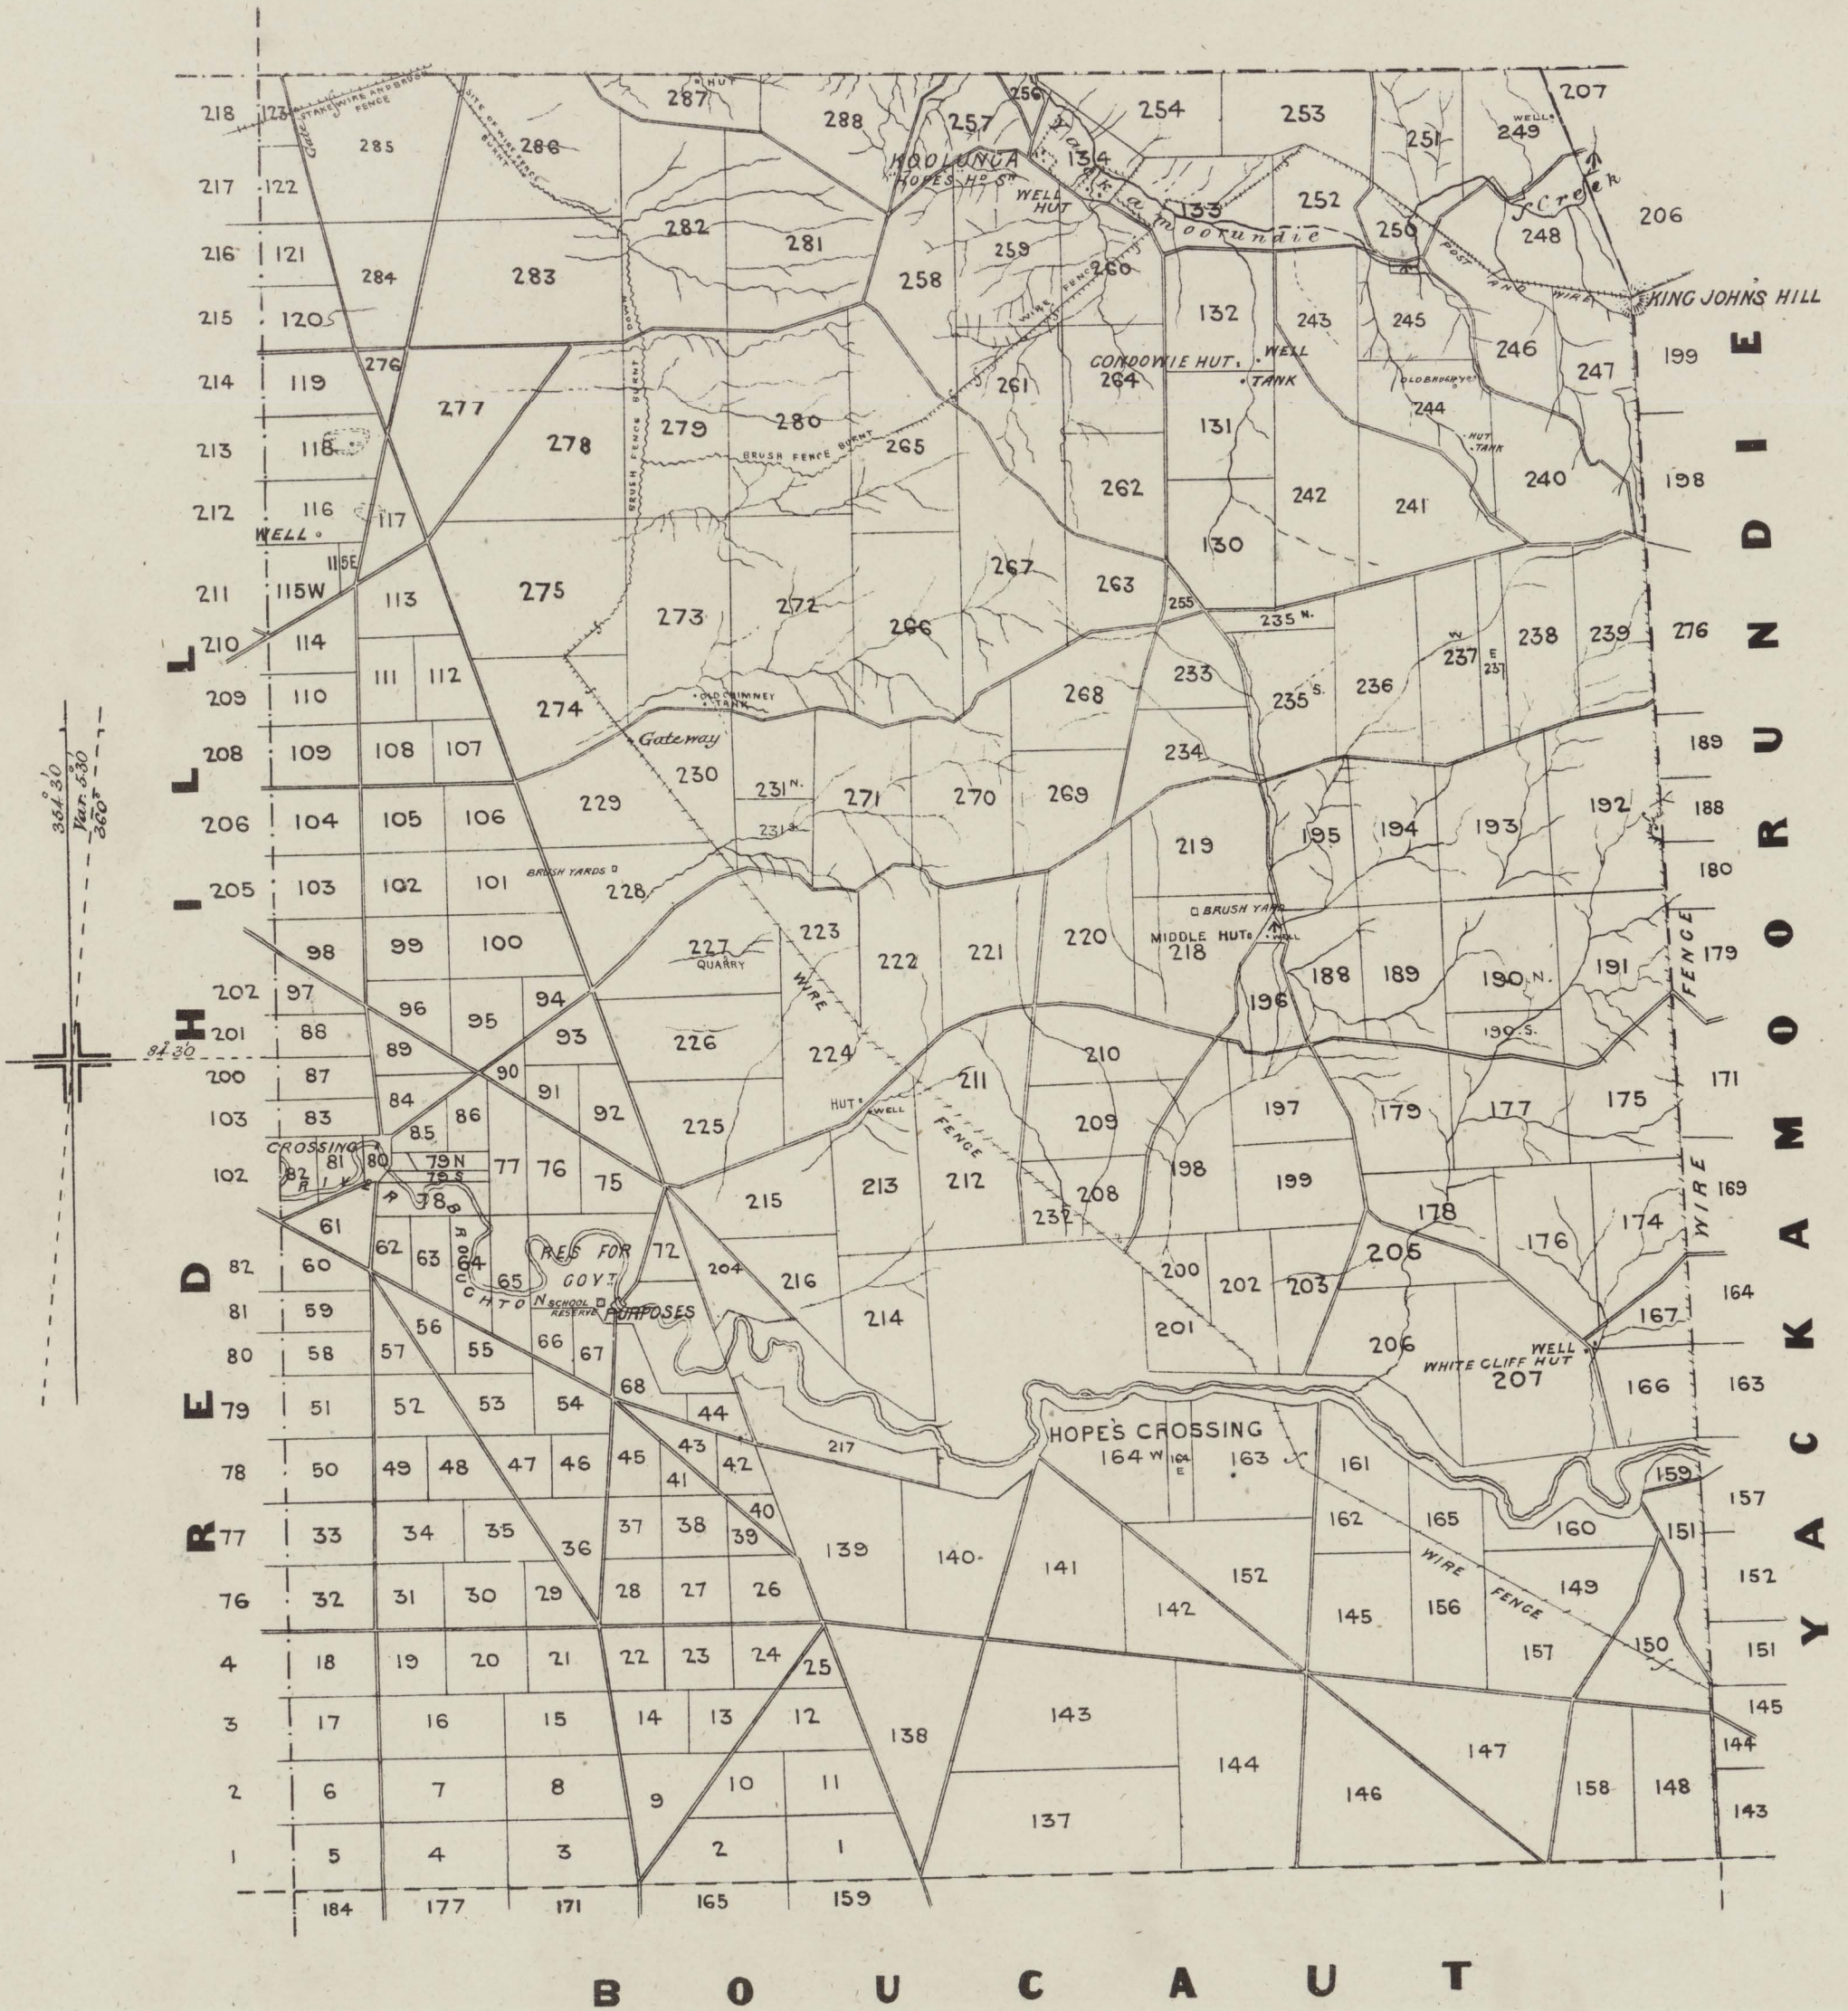

KOOLUNGA

N A R R I D Y

SCALE
0 10 20 30 40 50 60 70 80 90 100
1 Mile 2 Miles 3 Miles
SURVEYOR GENERAL'S OFFICE, ADELAIDE, Fraser & Crawford, Photo-lithographers
AUGUST 1874