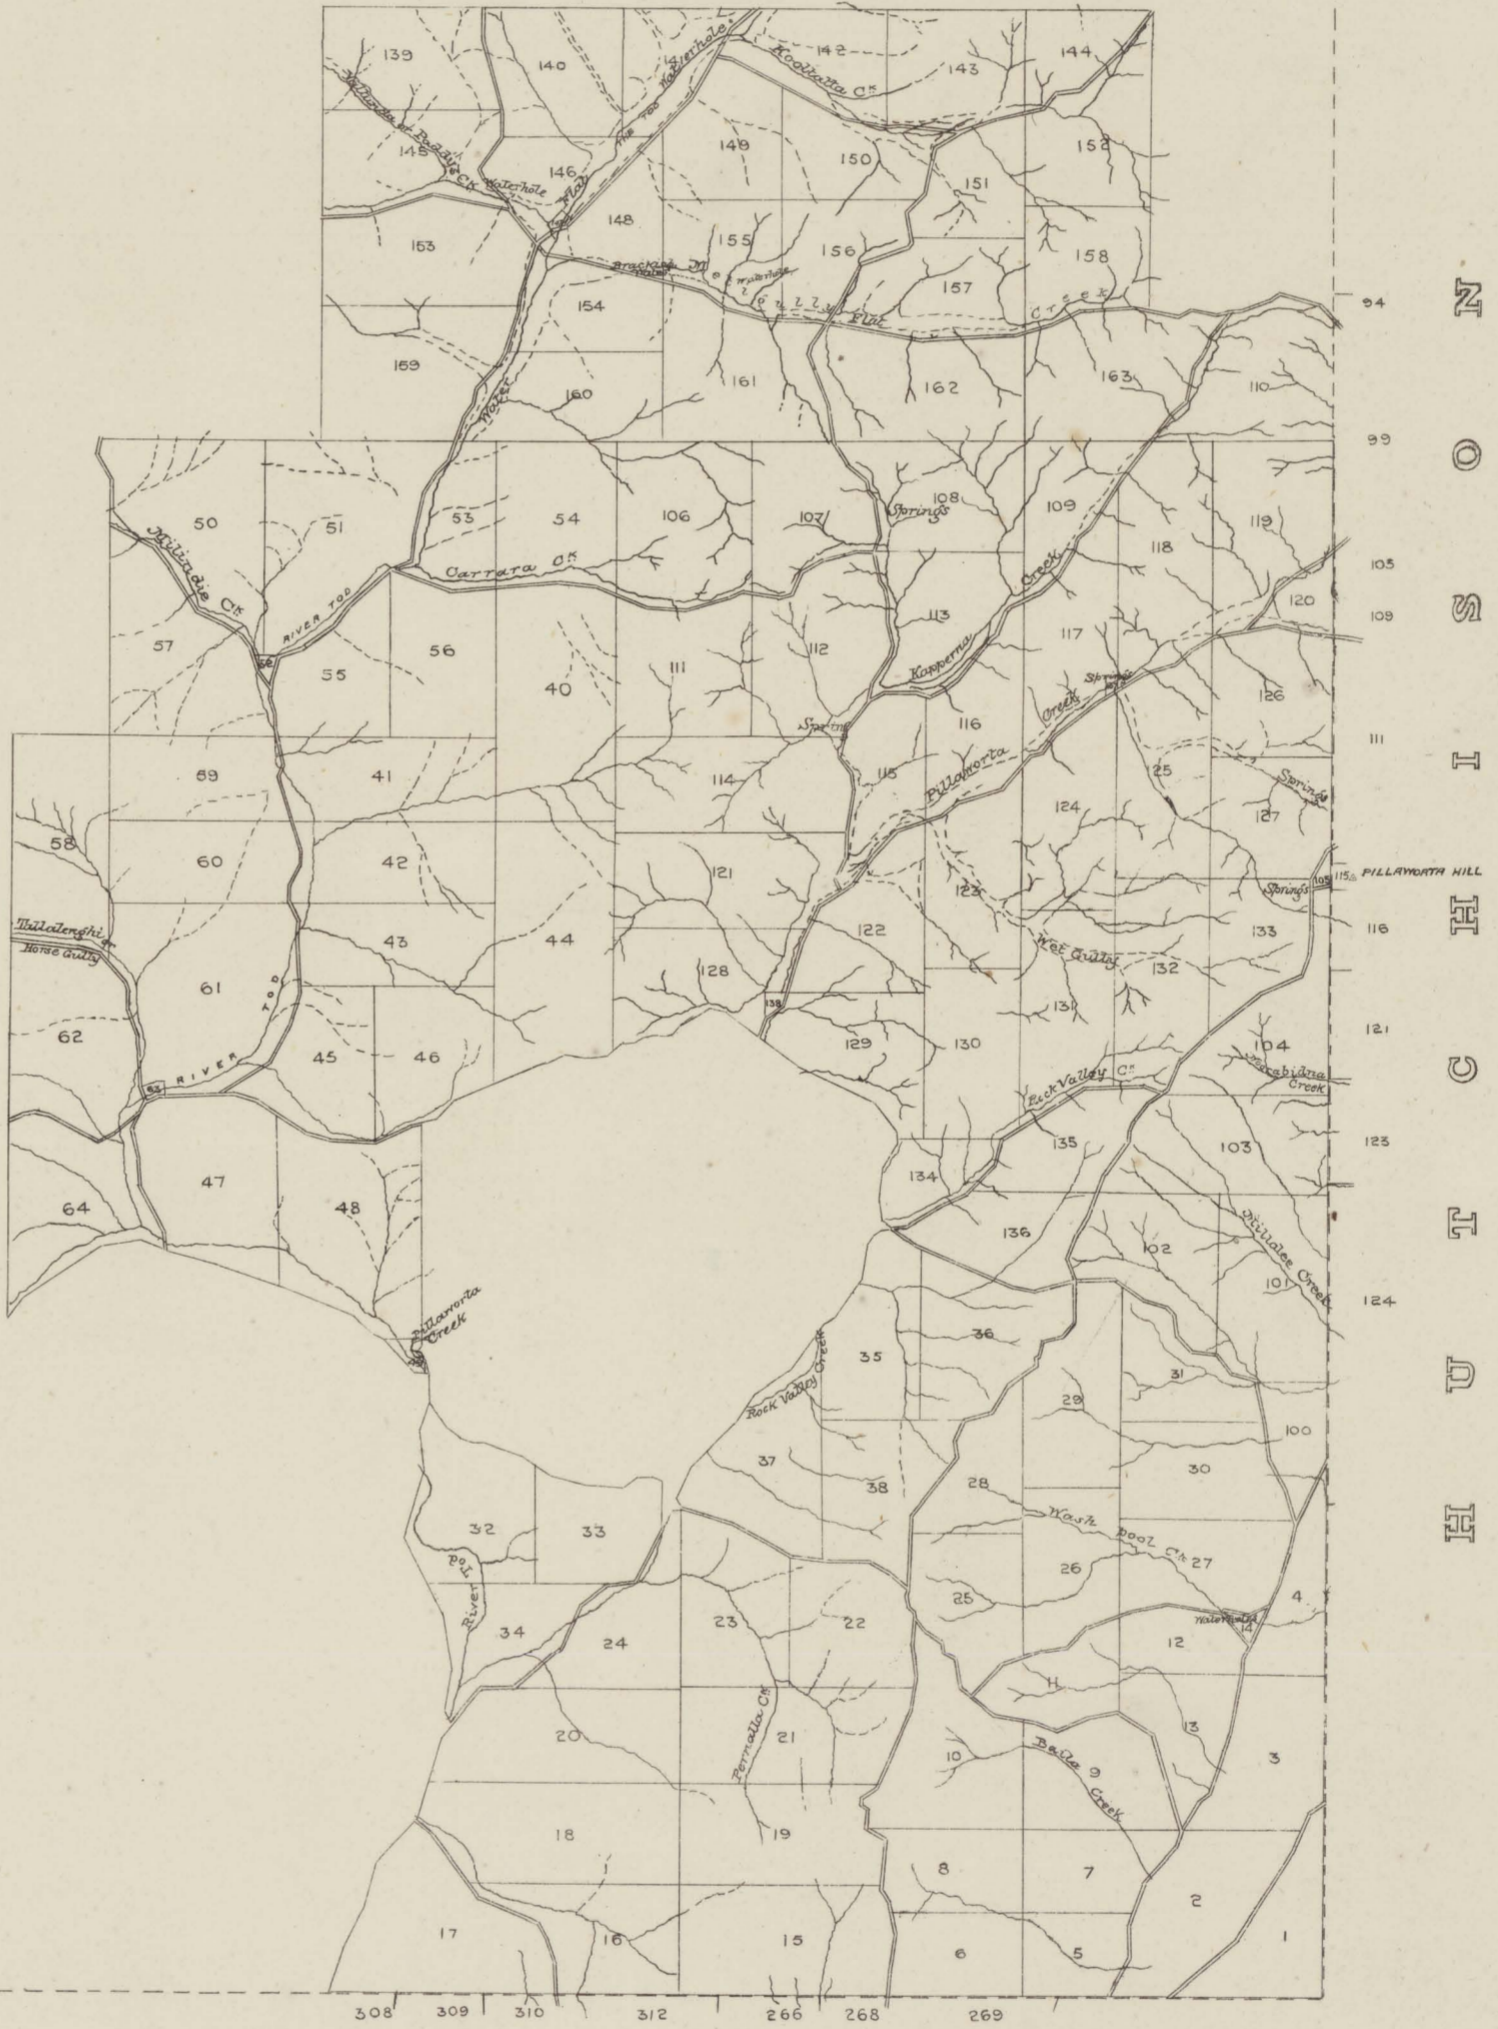

For 1879 plan see reverse side of Krichauff, 1884
" 1889 " " " " 1896
1908 plan sent to archives

KOPPIO

L O U T H

Scale 1 mile
F. S. Crawford, Photo-lithographer, Surveyor-General's Office, Adelaide.
February 1889
Page 27