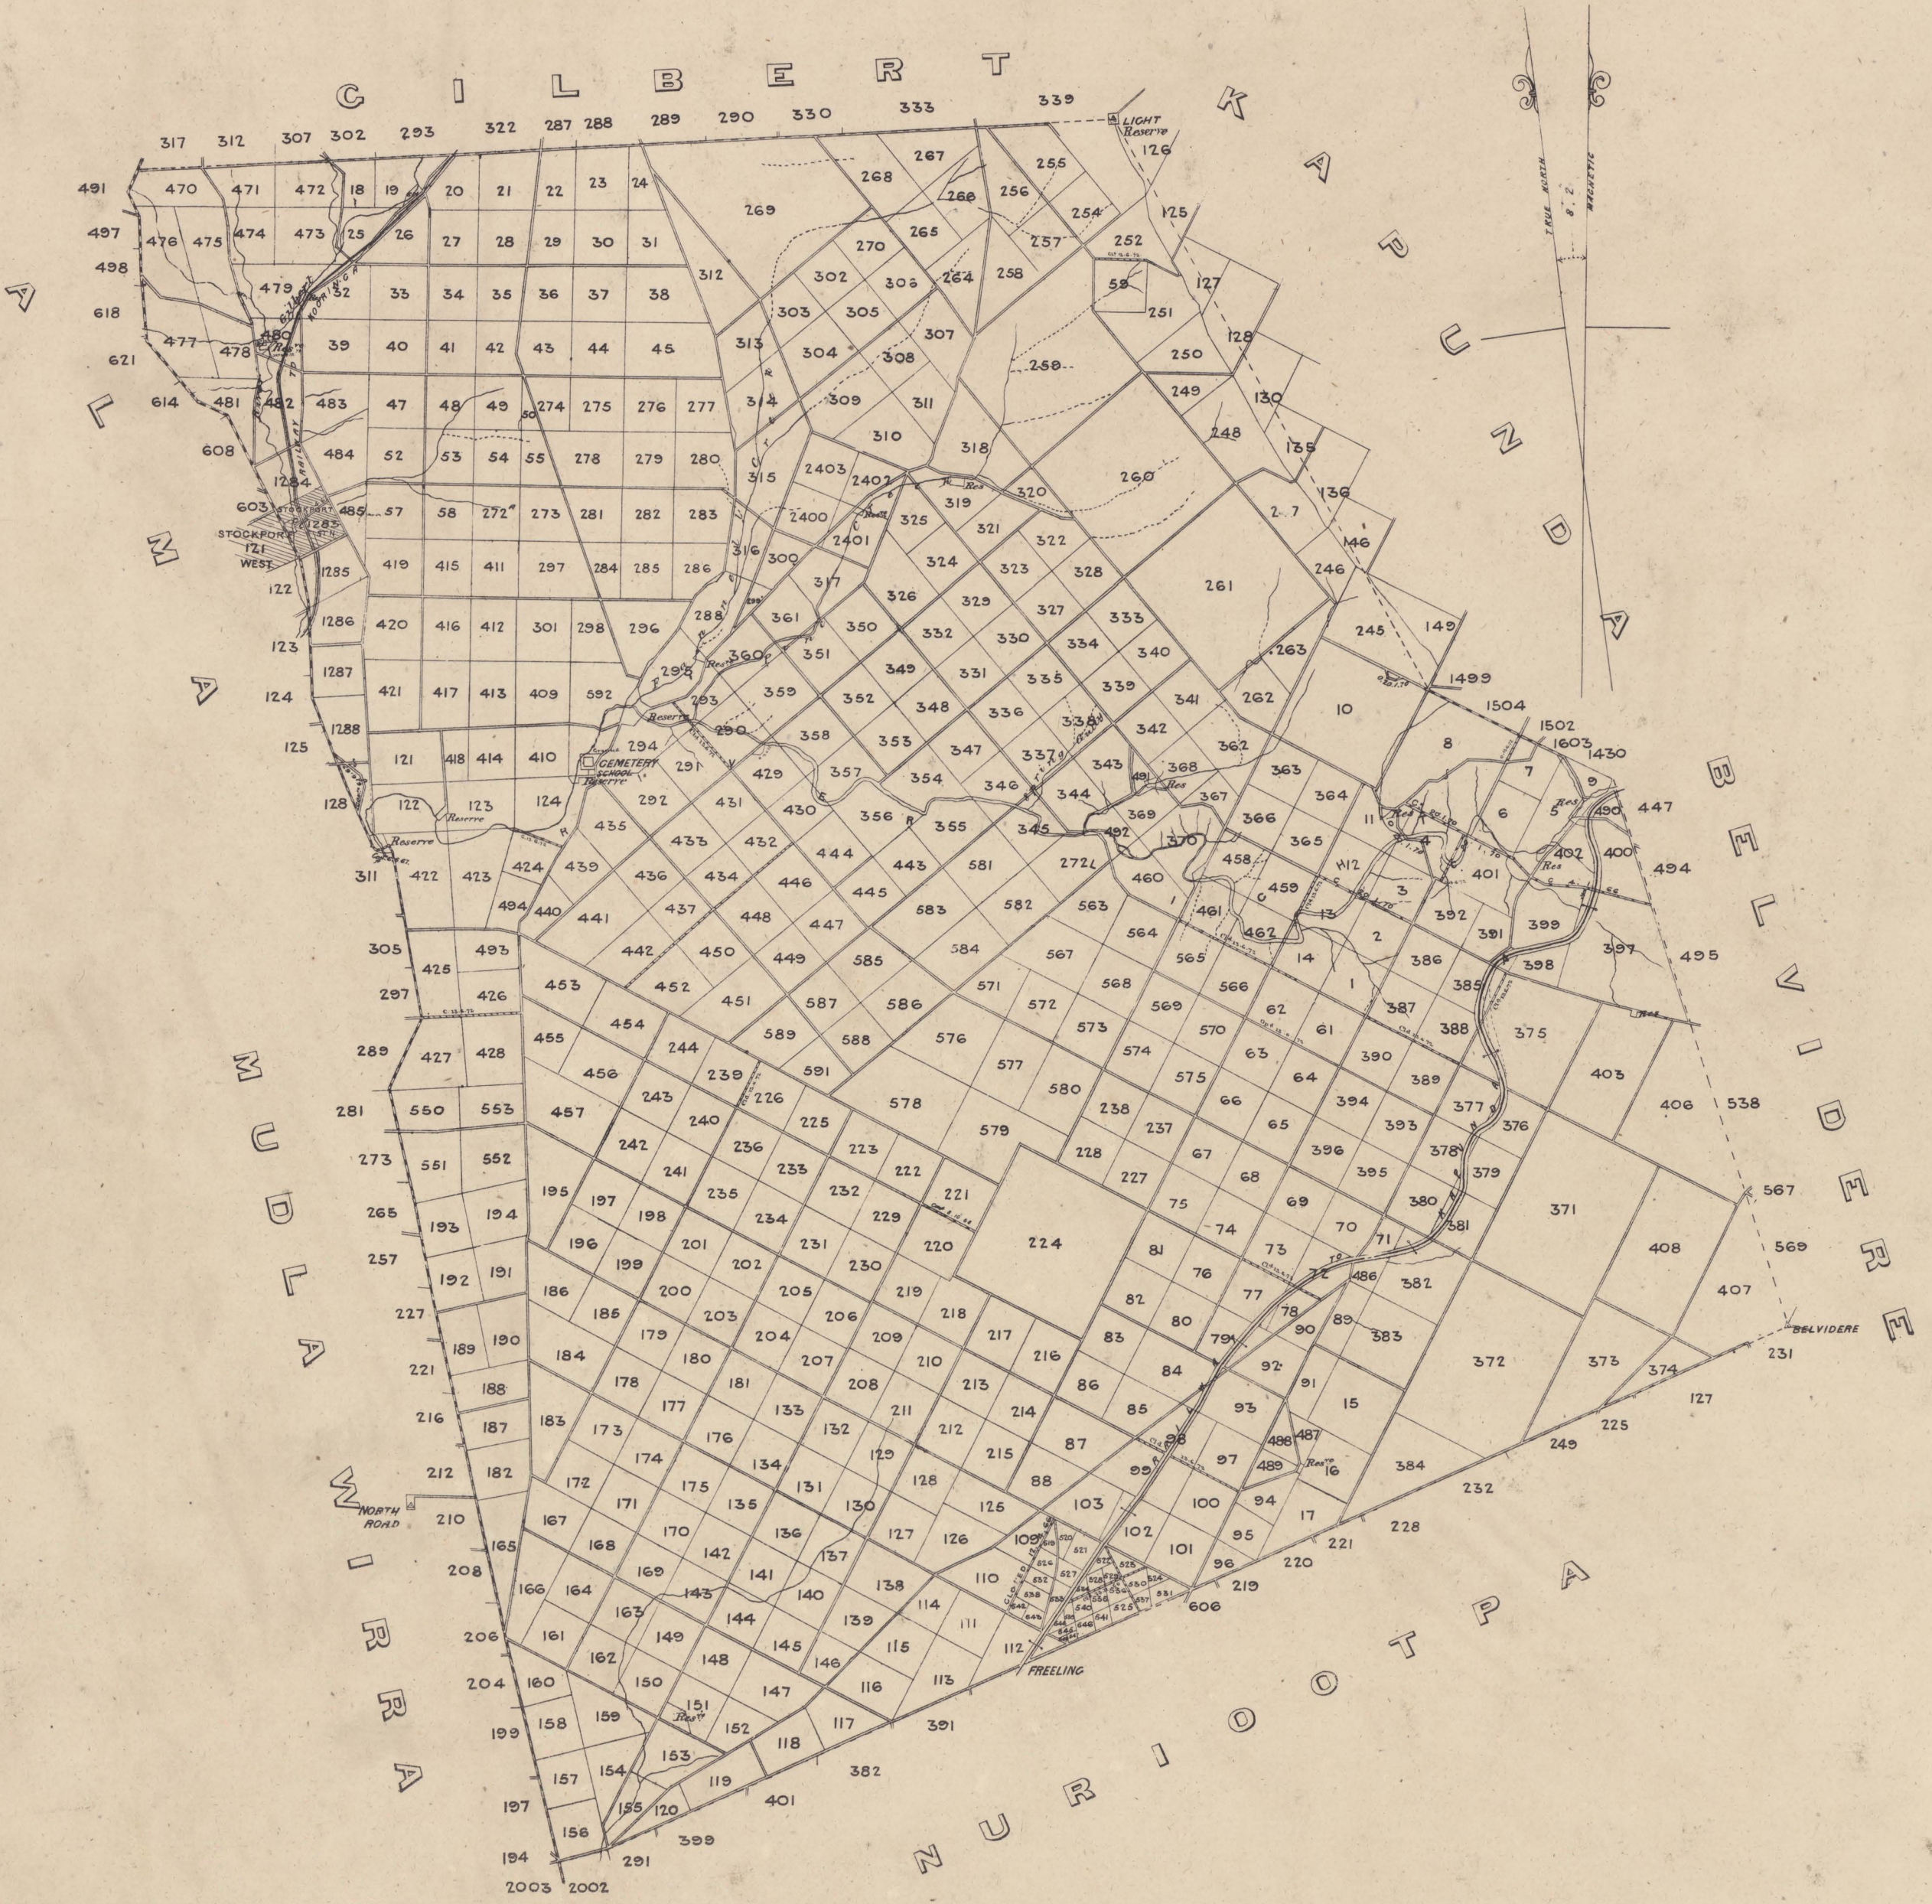

Arranged under Yongala. See reverse side.

LIGHT

SCALE
0 50 100 150 200 250 300
1 Mile 1/2 Miles 3/4 Miles
SURVEYOR GENERAL'S OFFICE ADELAIDE, FRASER & NEAVE PHOTO-LITHOGRAPHERS
OCTOBER 1924

121300197 LIGHT 1874