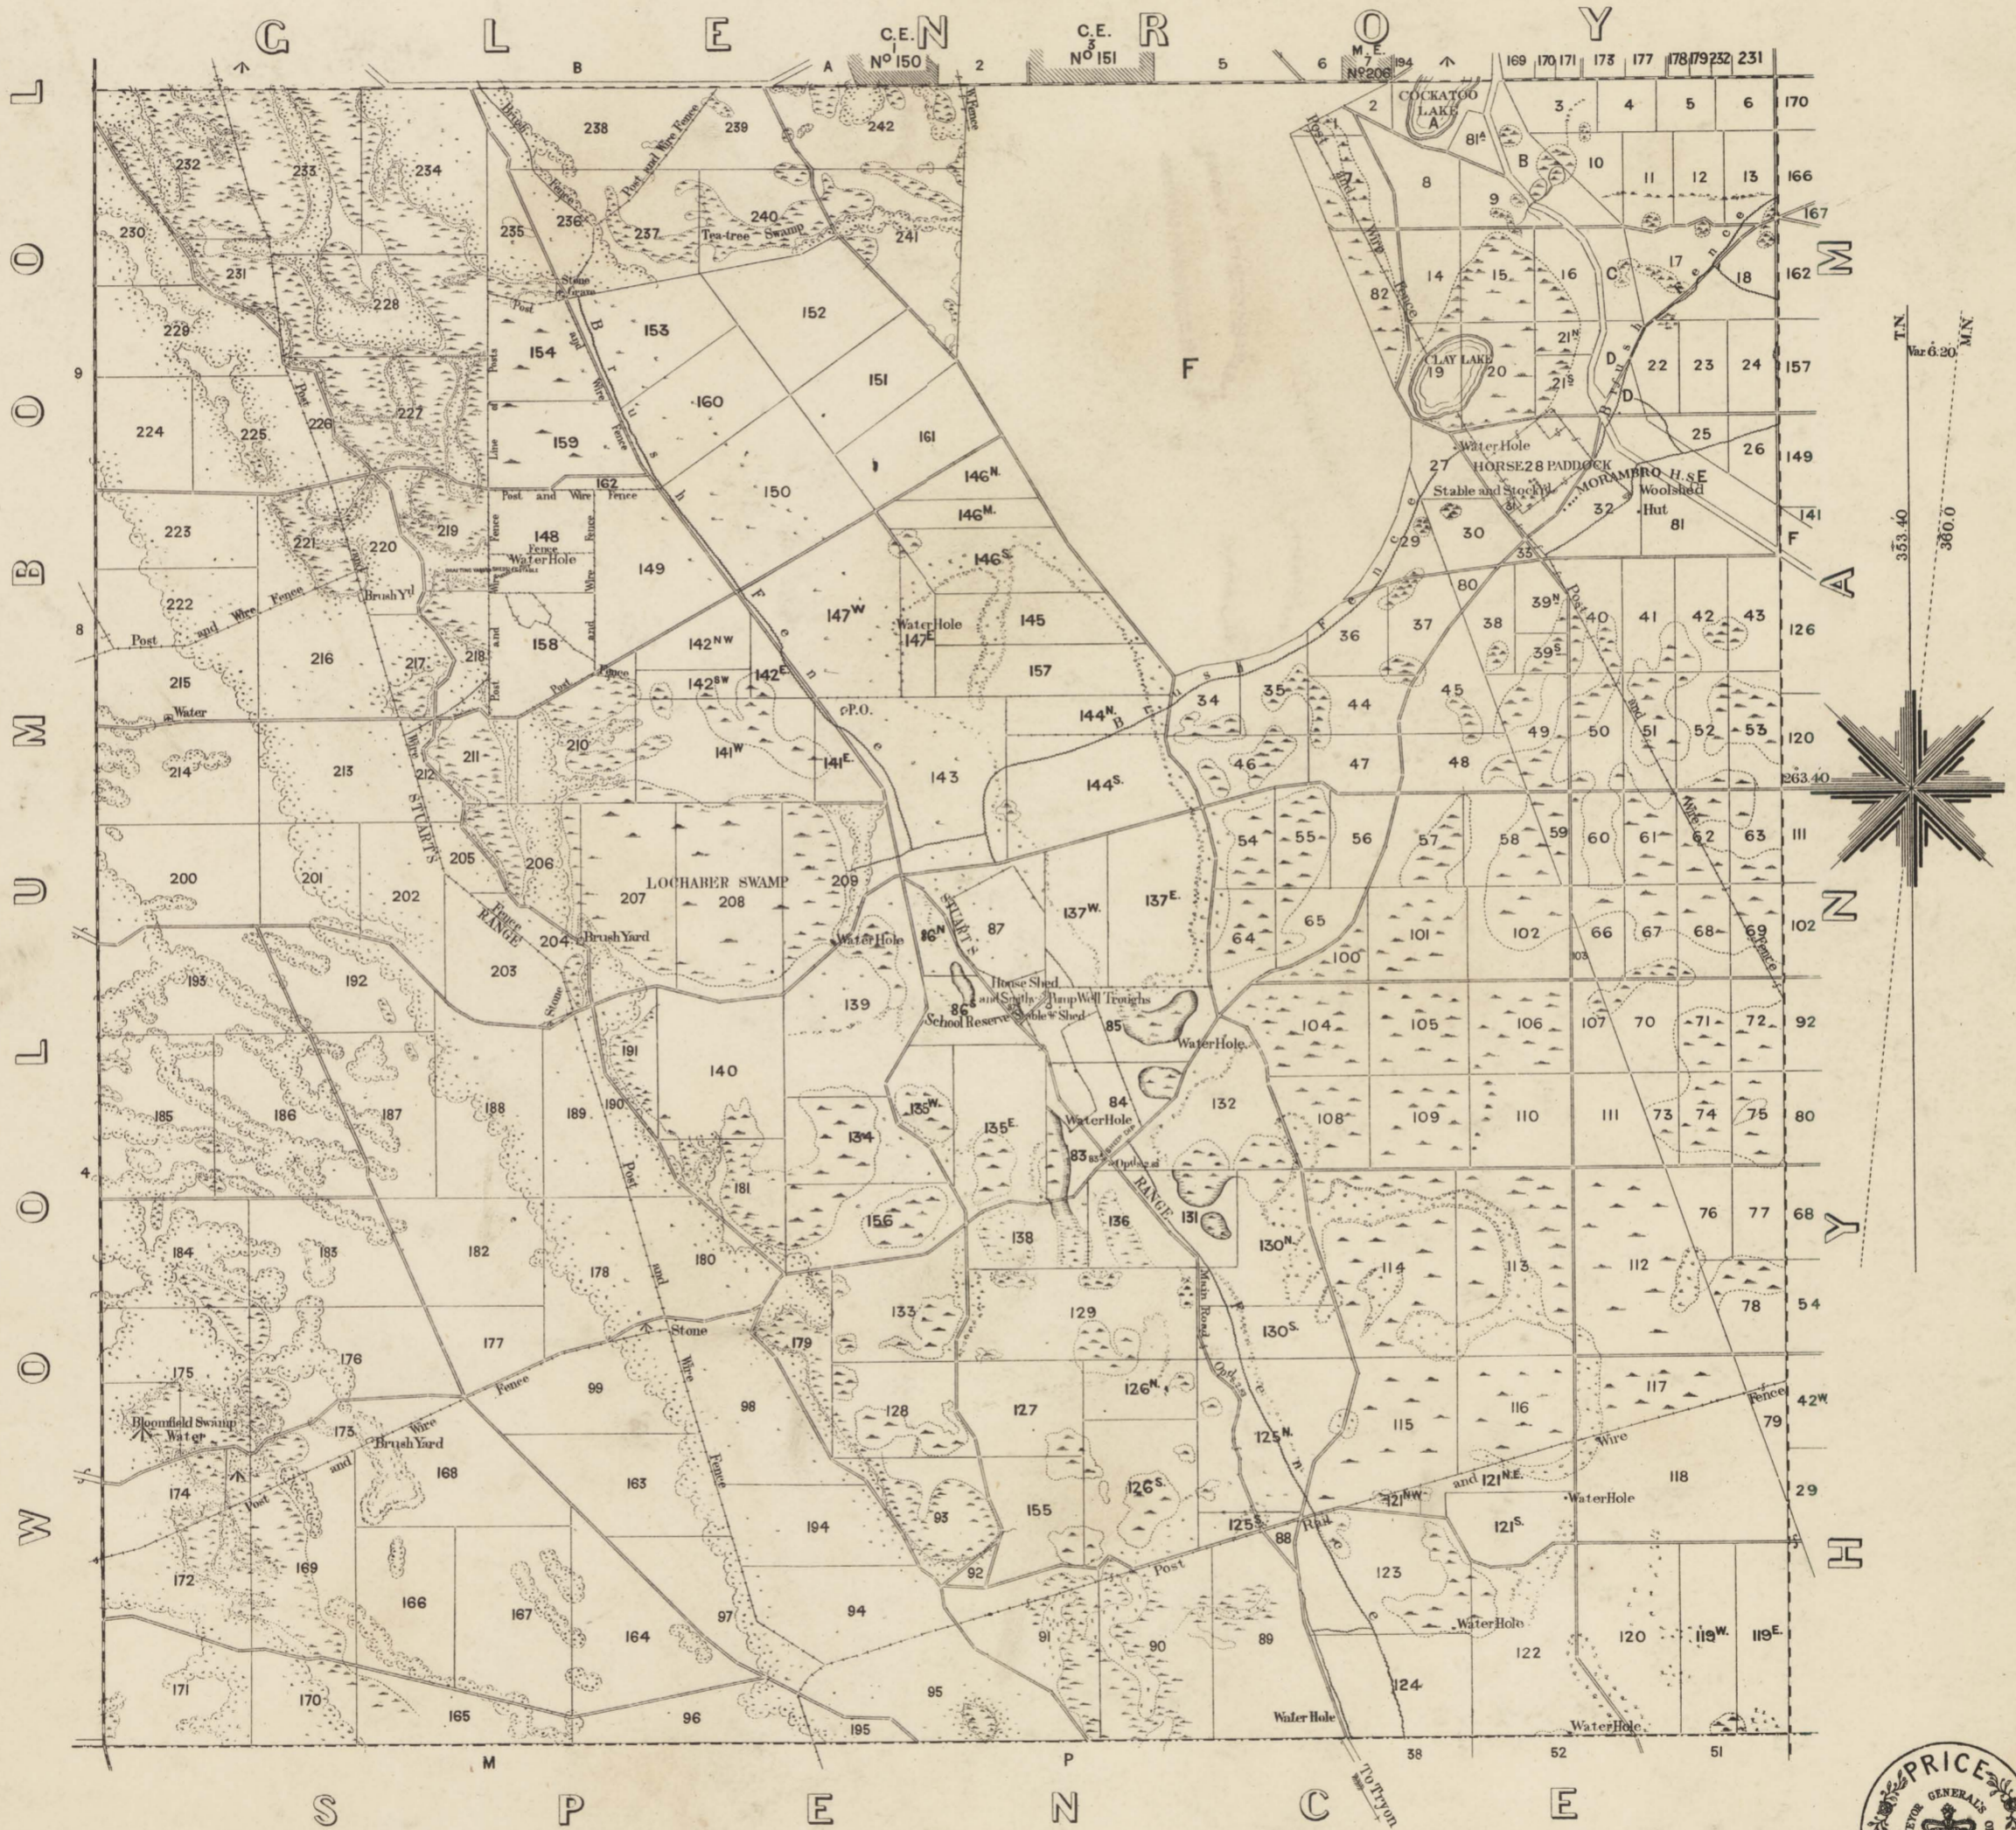

Arranged under Lindley. See reverse side.

LOCHABER

— SCALE —
Chains 80 70 60 50 40 30 20 10 0 10 20 30 40 50 60 70 80
Miles
SURVEYOR GENERAL'S OFFICE, ADELAIDE. A. Vaughan, Photolithographer
JULY 1895