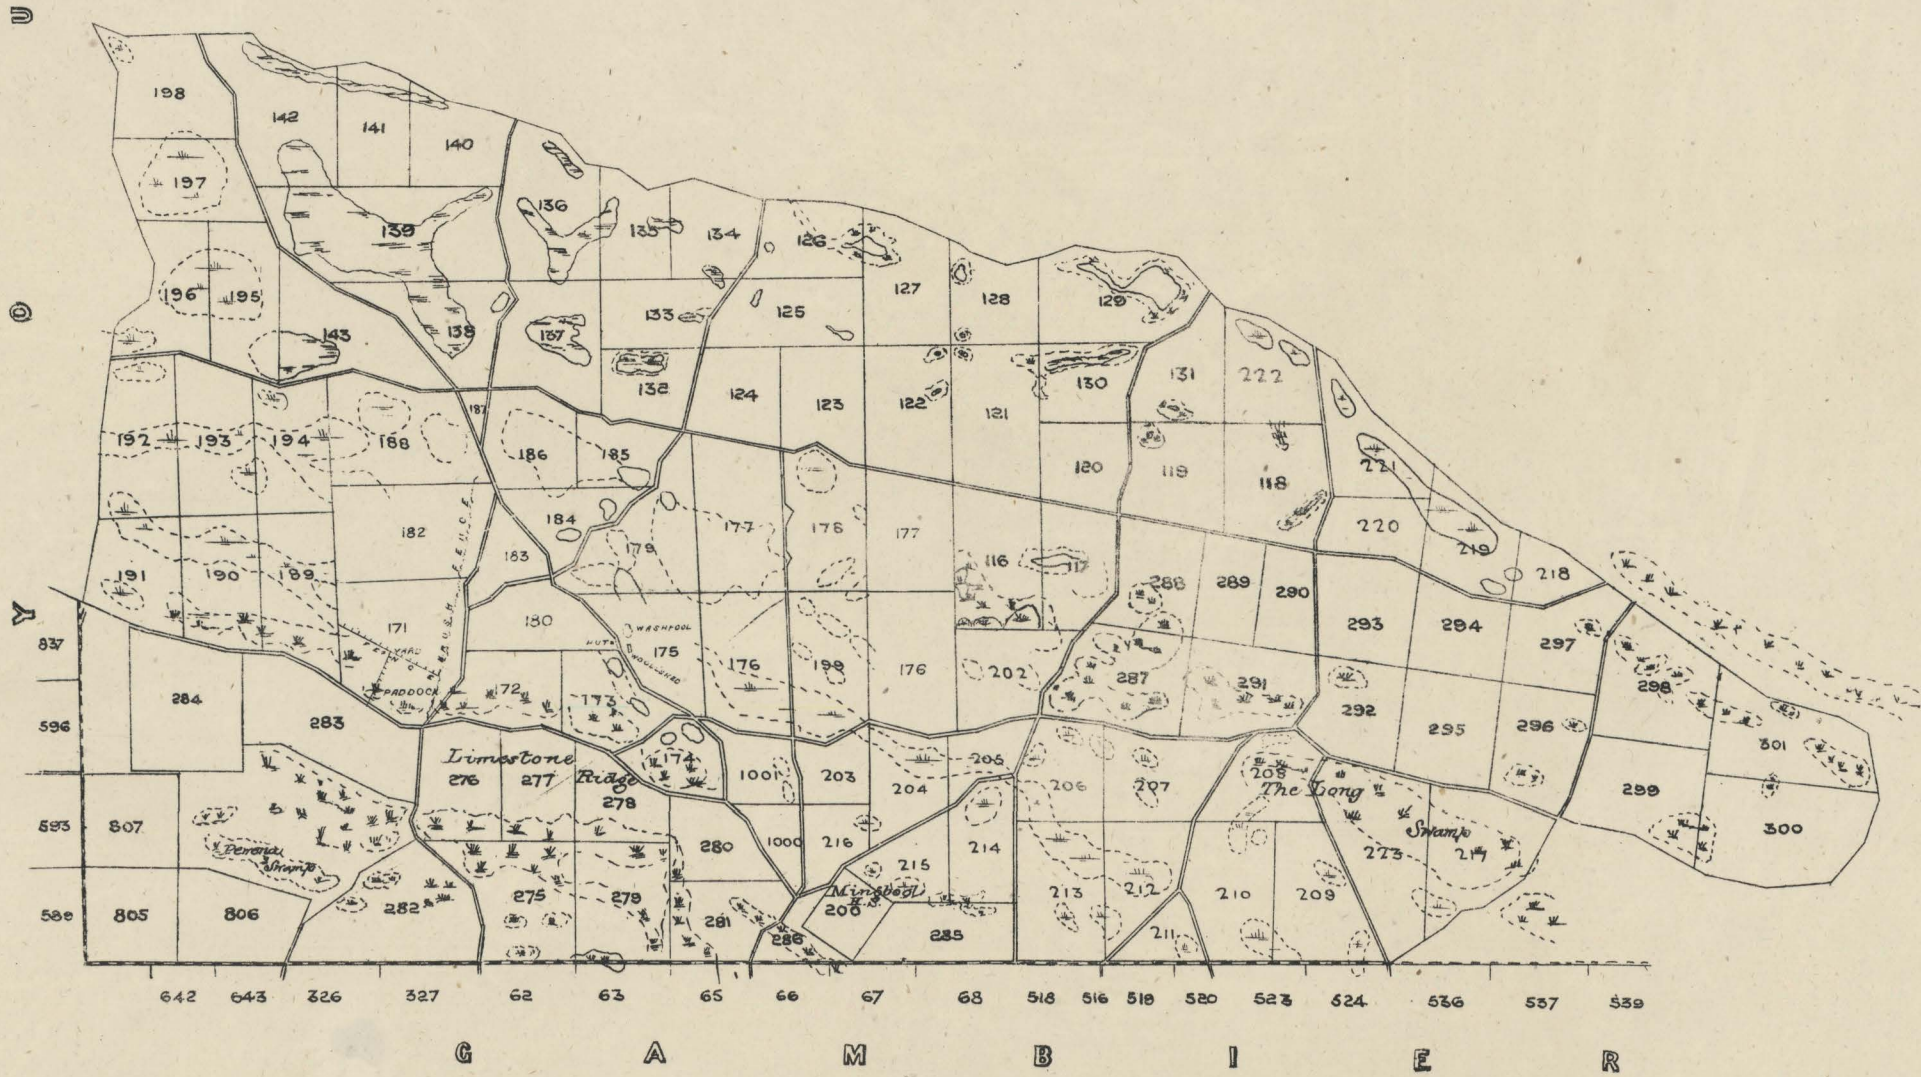

MINGBOOL

N A N G W A R R Y

SCALE
0 10 20 30 40 50 60 70 80 90 100
1 Mile 1/2 Miles 1/4 Miles
SURVEYOR GENERAL'S OFFICE ADELAIDE. Engraver S. Crawford. Photo-lithographer.
MARCH 1874.