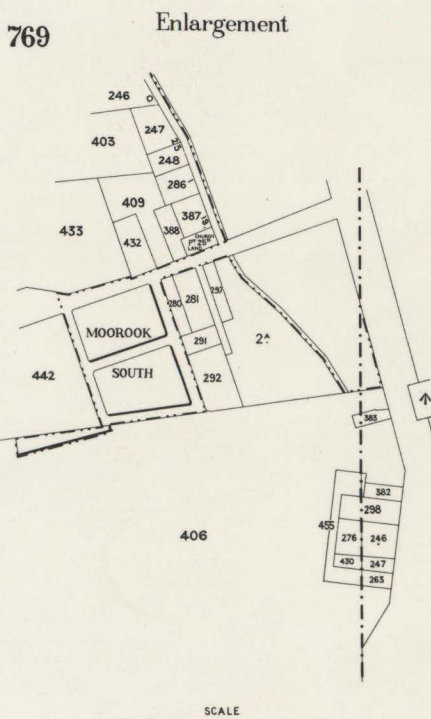

MOOROOK C. ALBERT

SCALE
Chains 80 70 60 50 40 30 20 10 0
MILE 1 2 3 4 5 6 7 8 9 10
160 Chains
2 MILES

MOOROOK