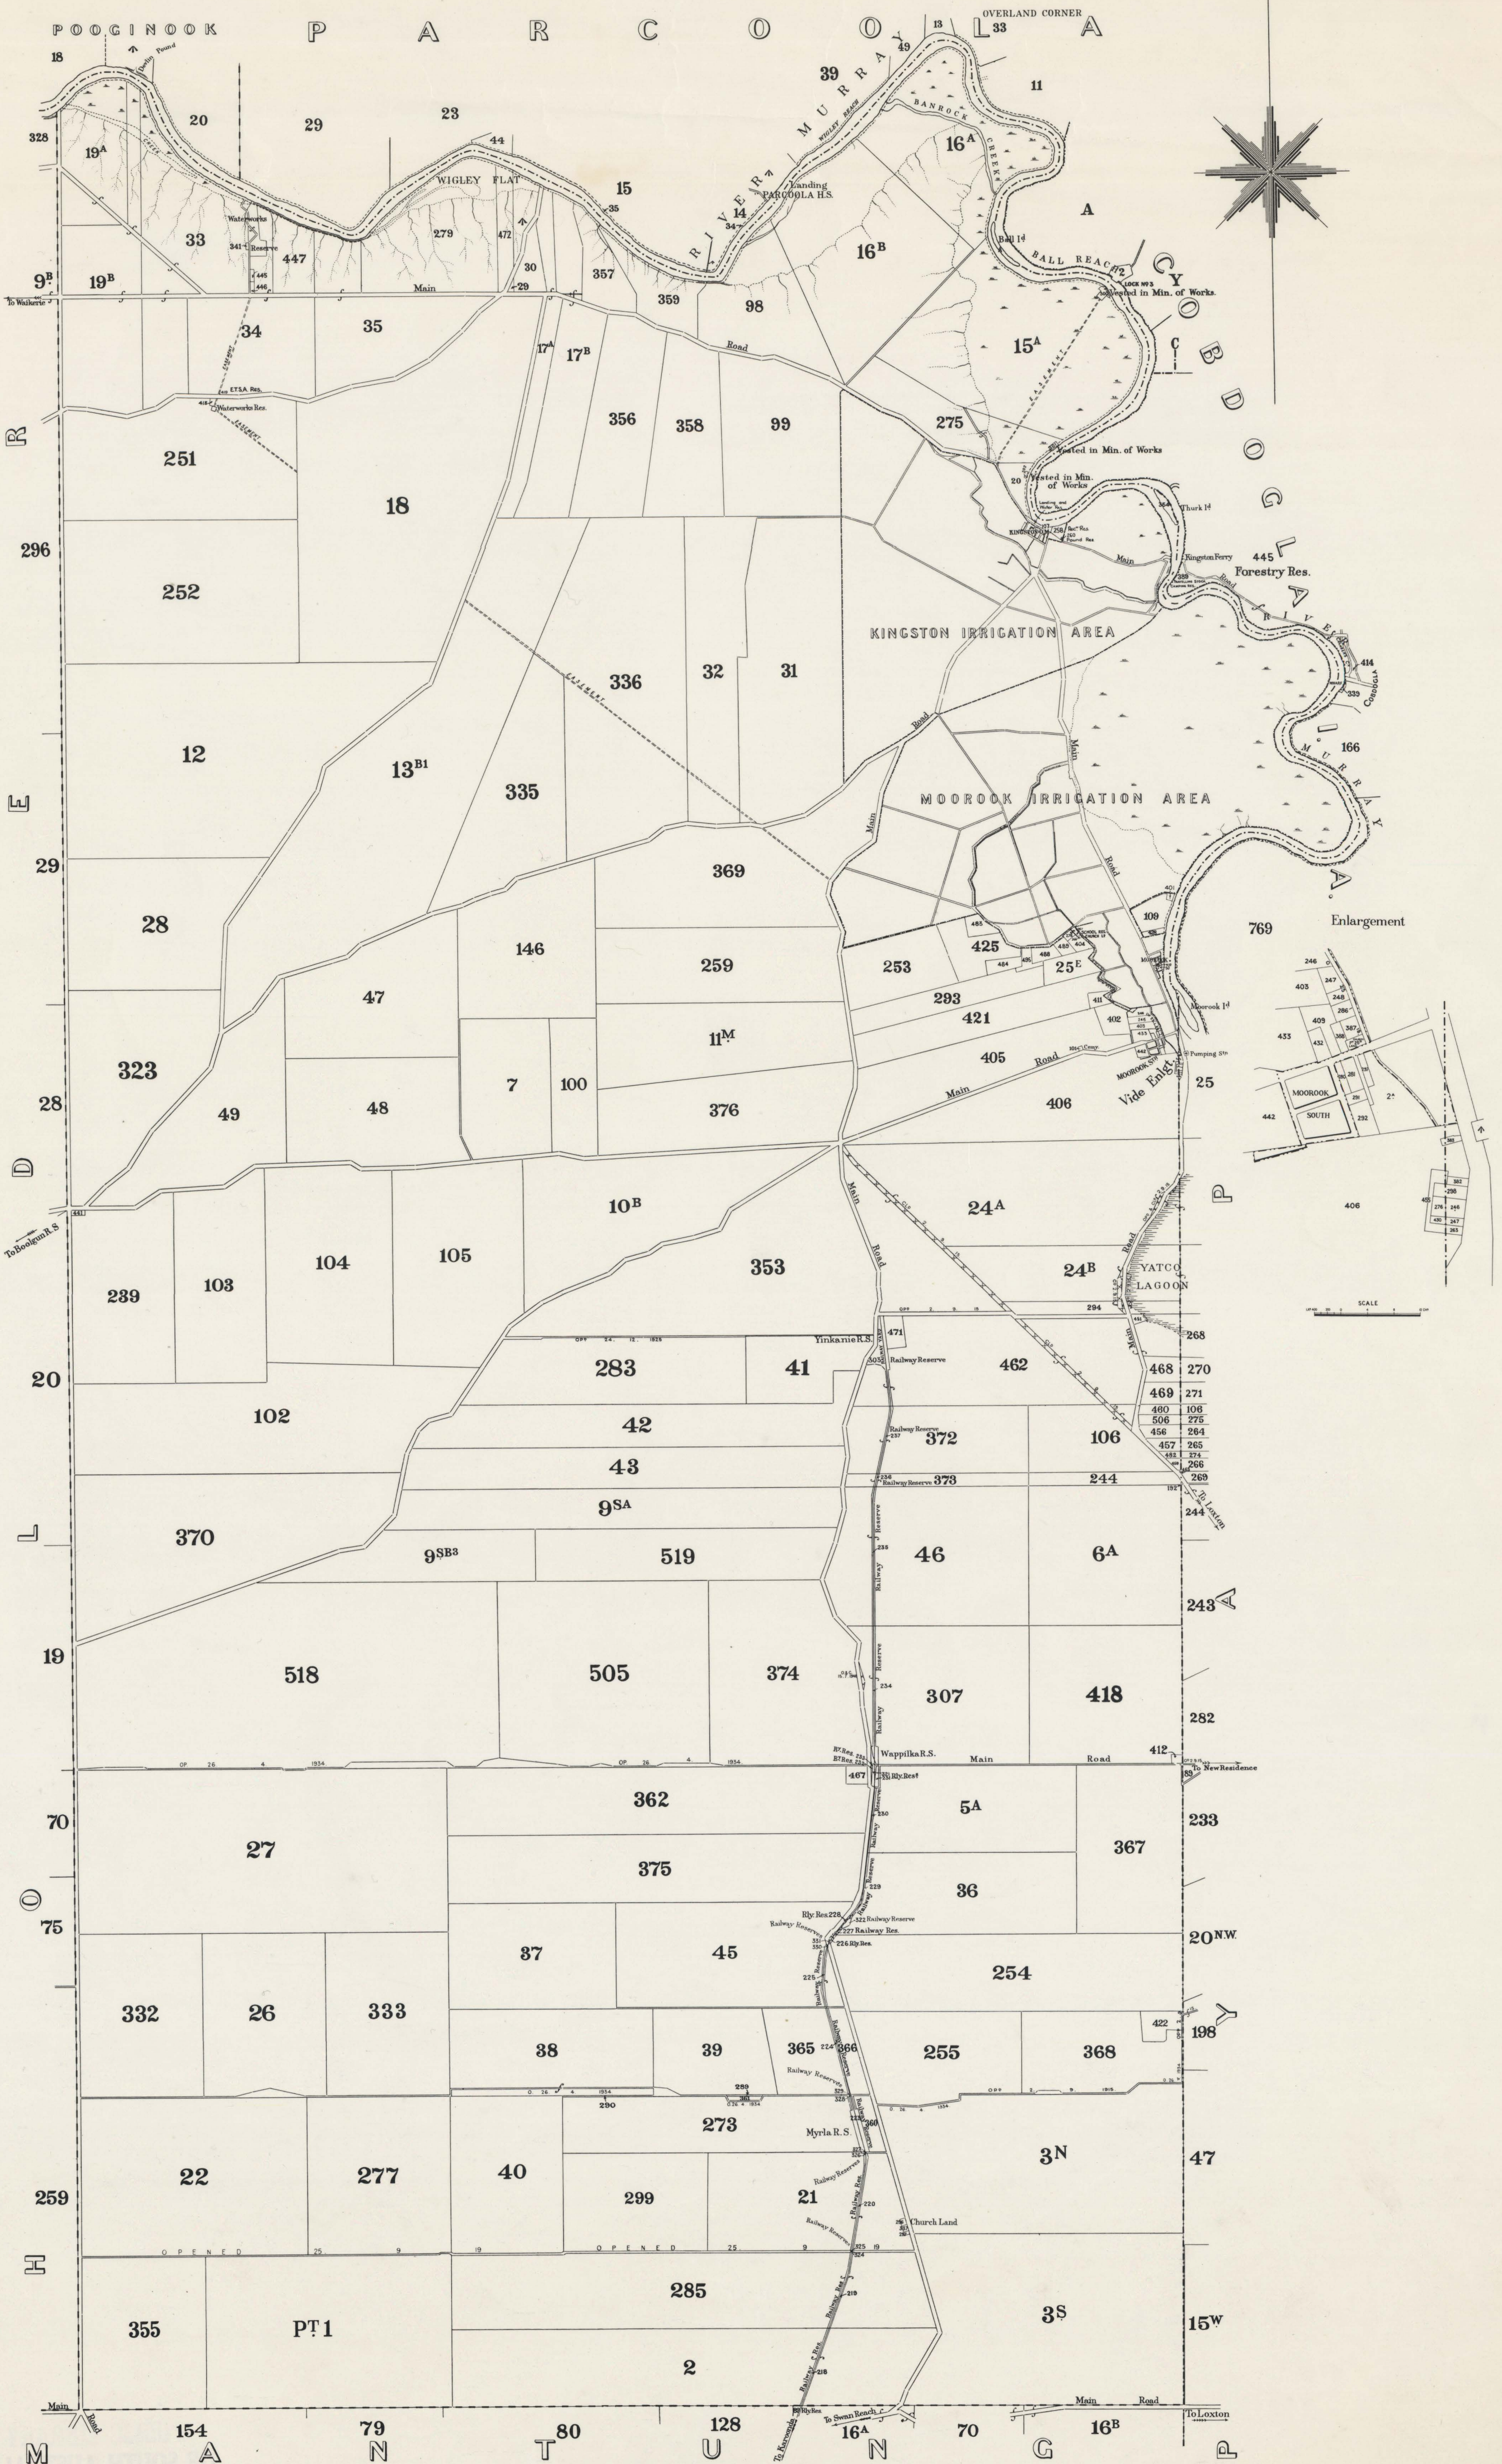

MOOROOK C. ALBERT

SCALE
Chains 80 70 60 50 40 30 20 10 0
MILE 1 2 3 4 5 6 7 8 9 10
160 Chains
2 MILES

MOOROOK