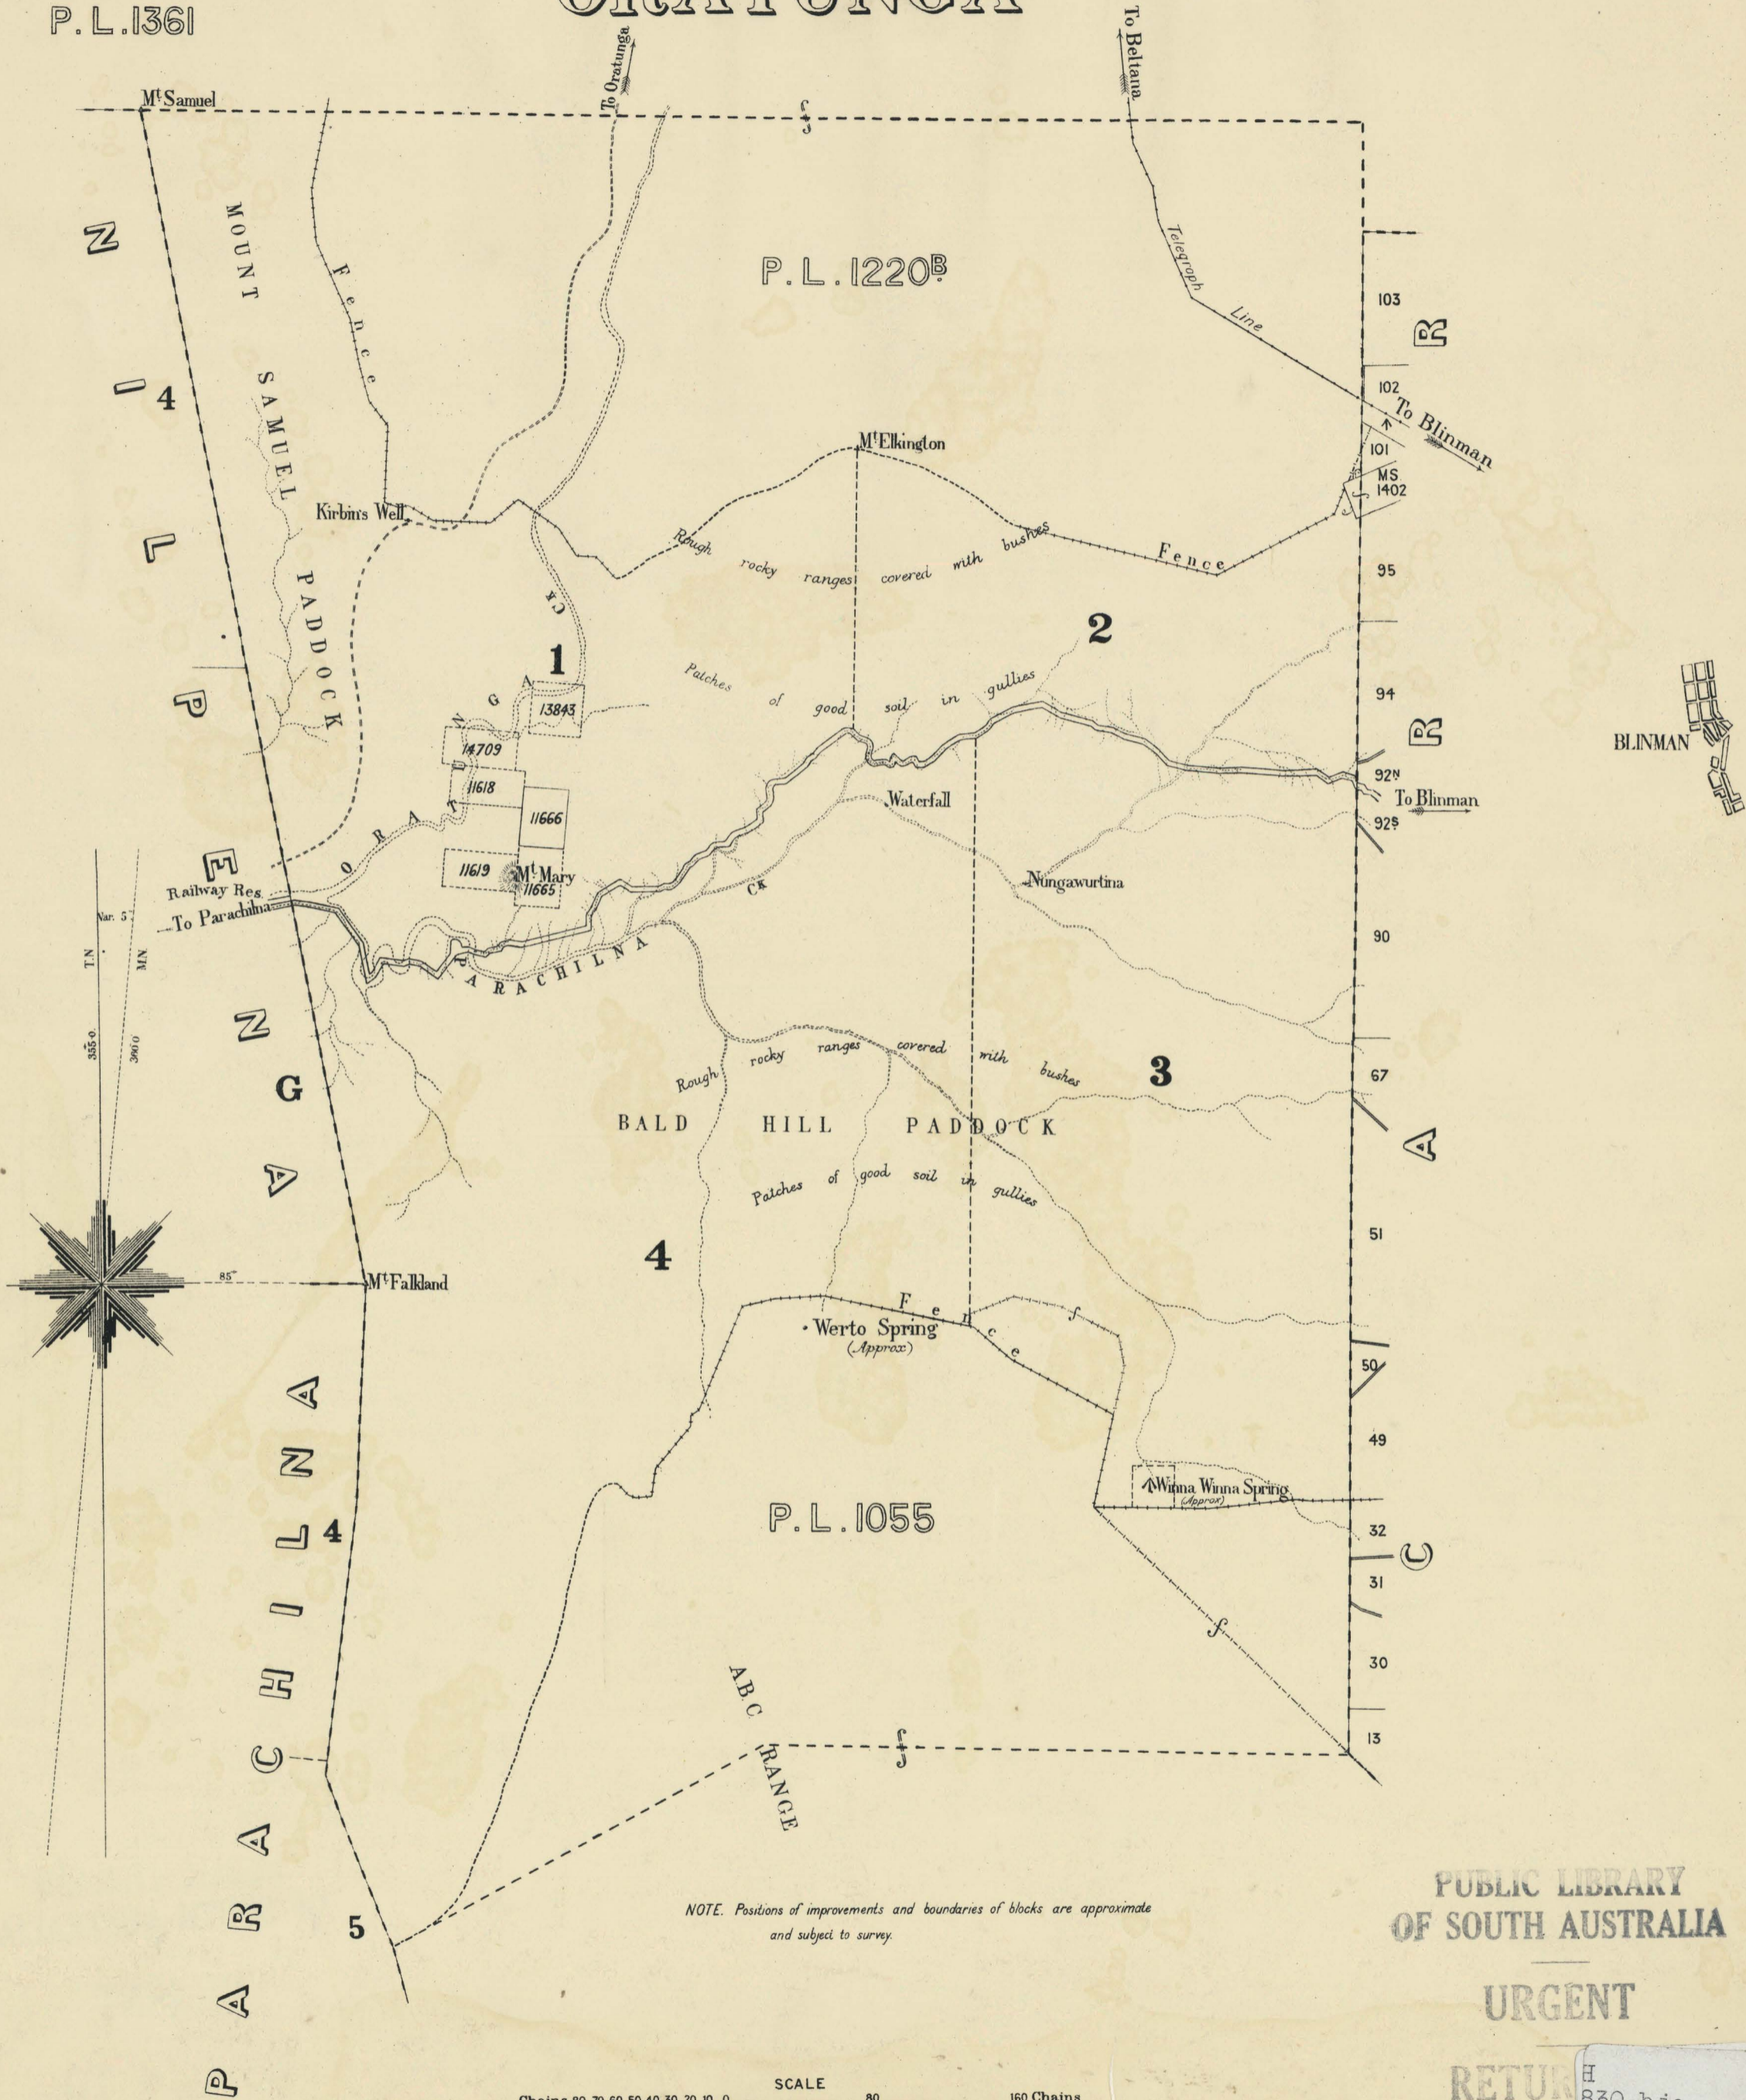

Taunton

ORATUNGA

P. L. 1361

PUBLIC LIBRARY
OF SOUTH AUSTRALIA

URGENT

RETURN

MAP COL

H
830 bje
1:63,360
Oratunga
1925