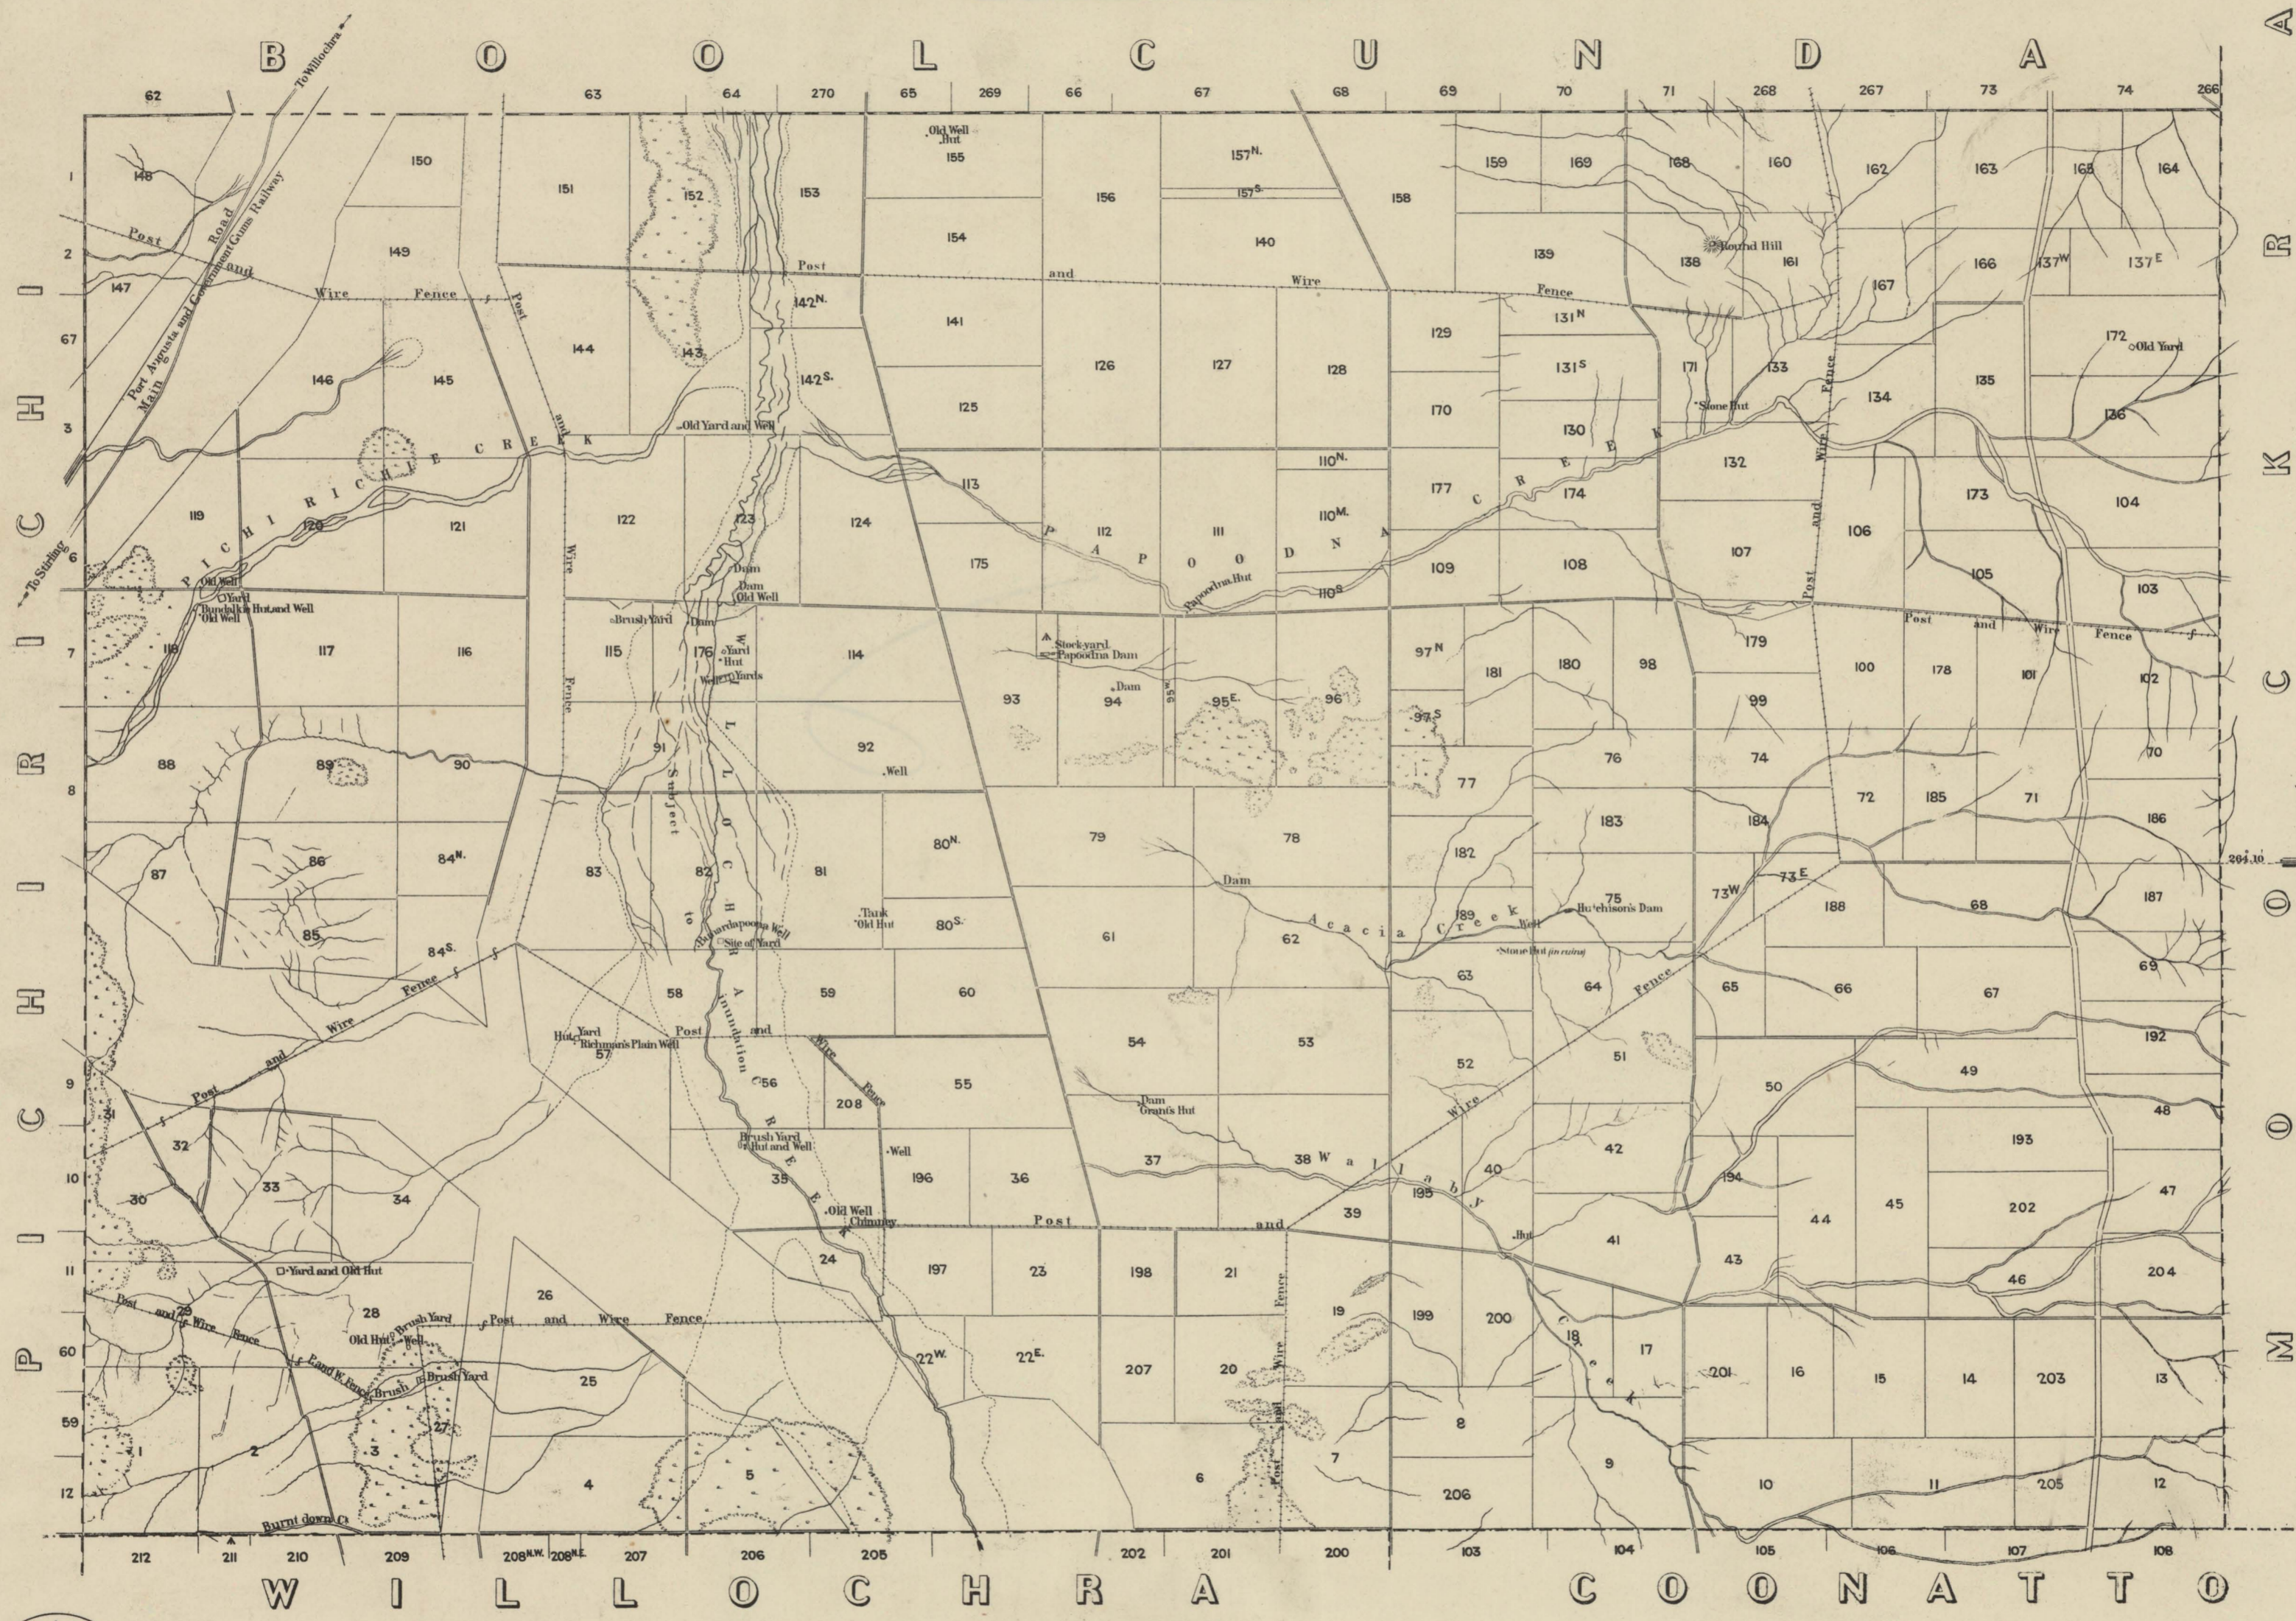

121324839

PALMER

SCALE
 SURVEYOR GENERAL'S OFFICE, ADELAIDE. Drawn by F.M.S. (51099) Examined by G.M.C.
 Photo-lithographed by S. Cooperford. SEPTEMBER 1876.