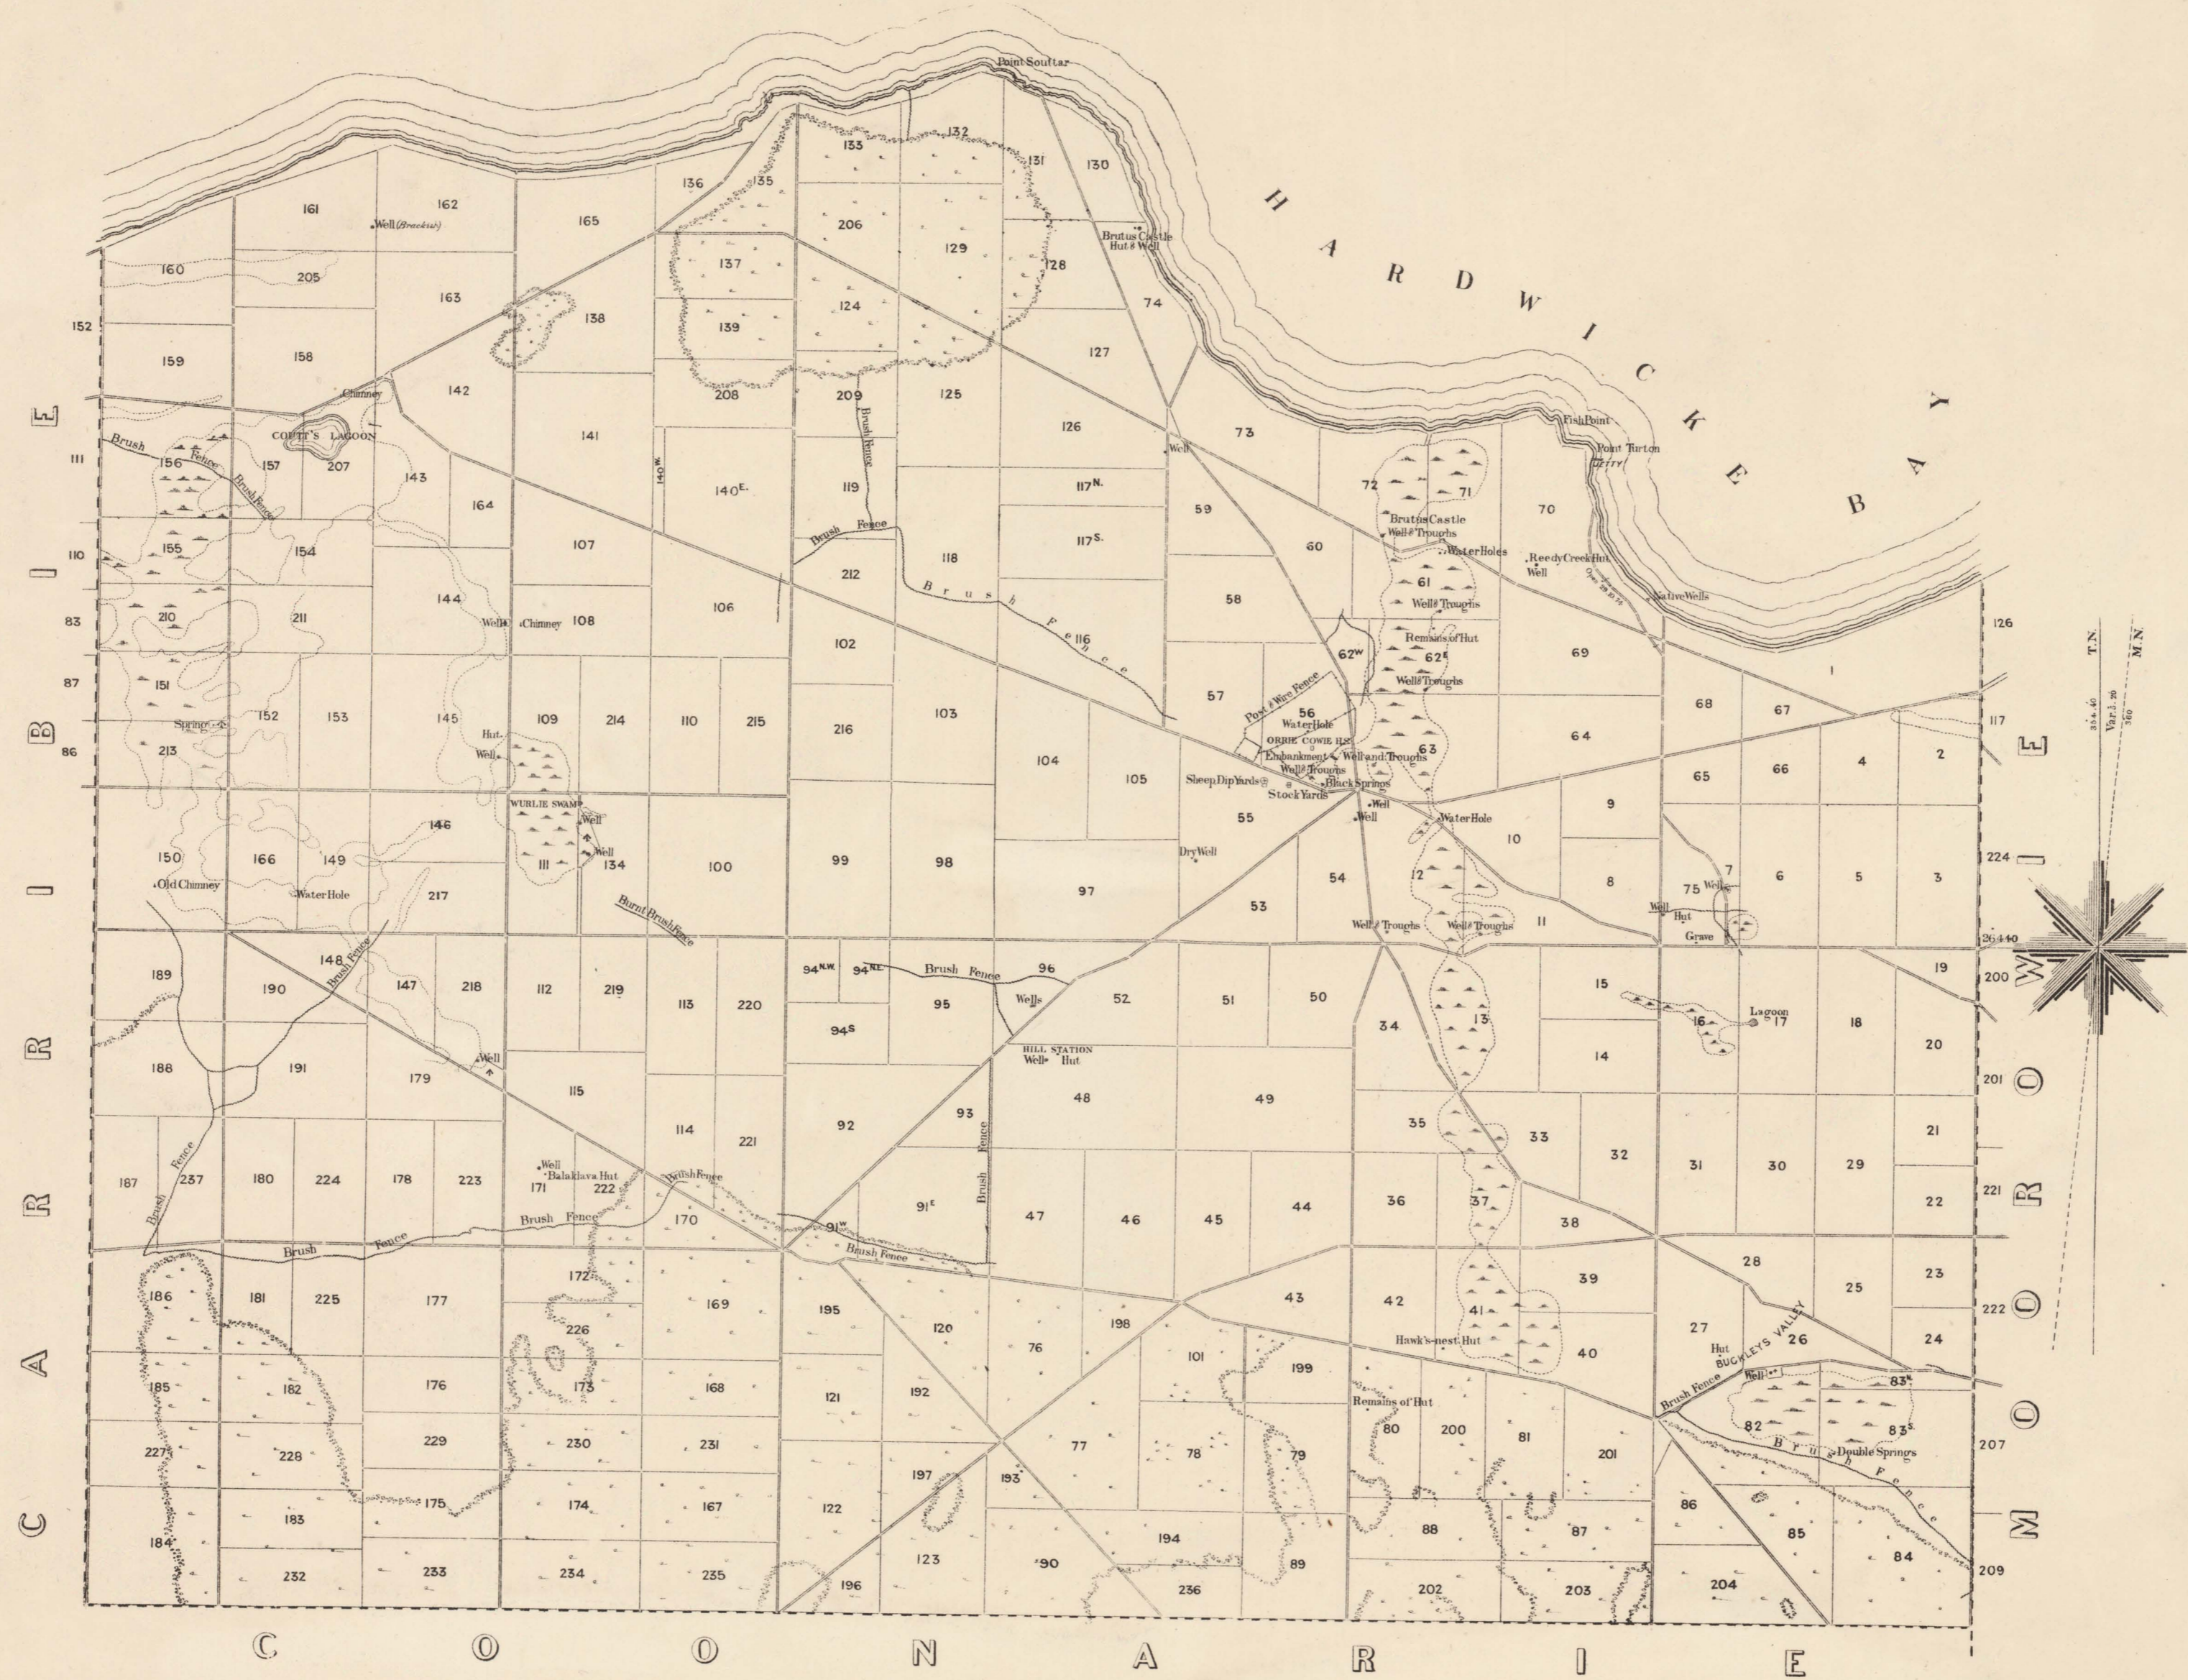

PARA WURLIE

AN 9781 12131925X

PARA WURLIE

SCALE
Drawn by [unclear] (5349) Execd by T.J.C.
SURVEYOR GENERAL'S OFFICE, ADELAIDE. From a Corrected Photo-Aerogram
MAY 1978