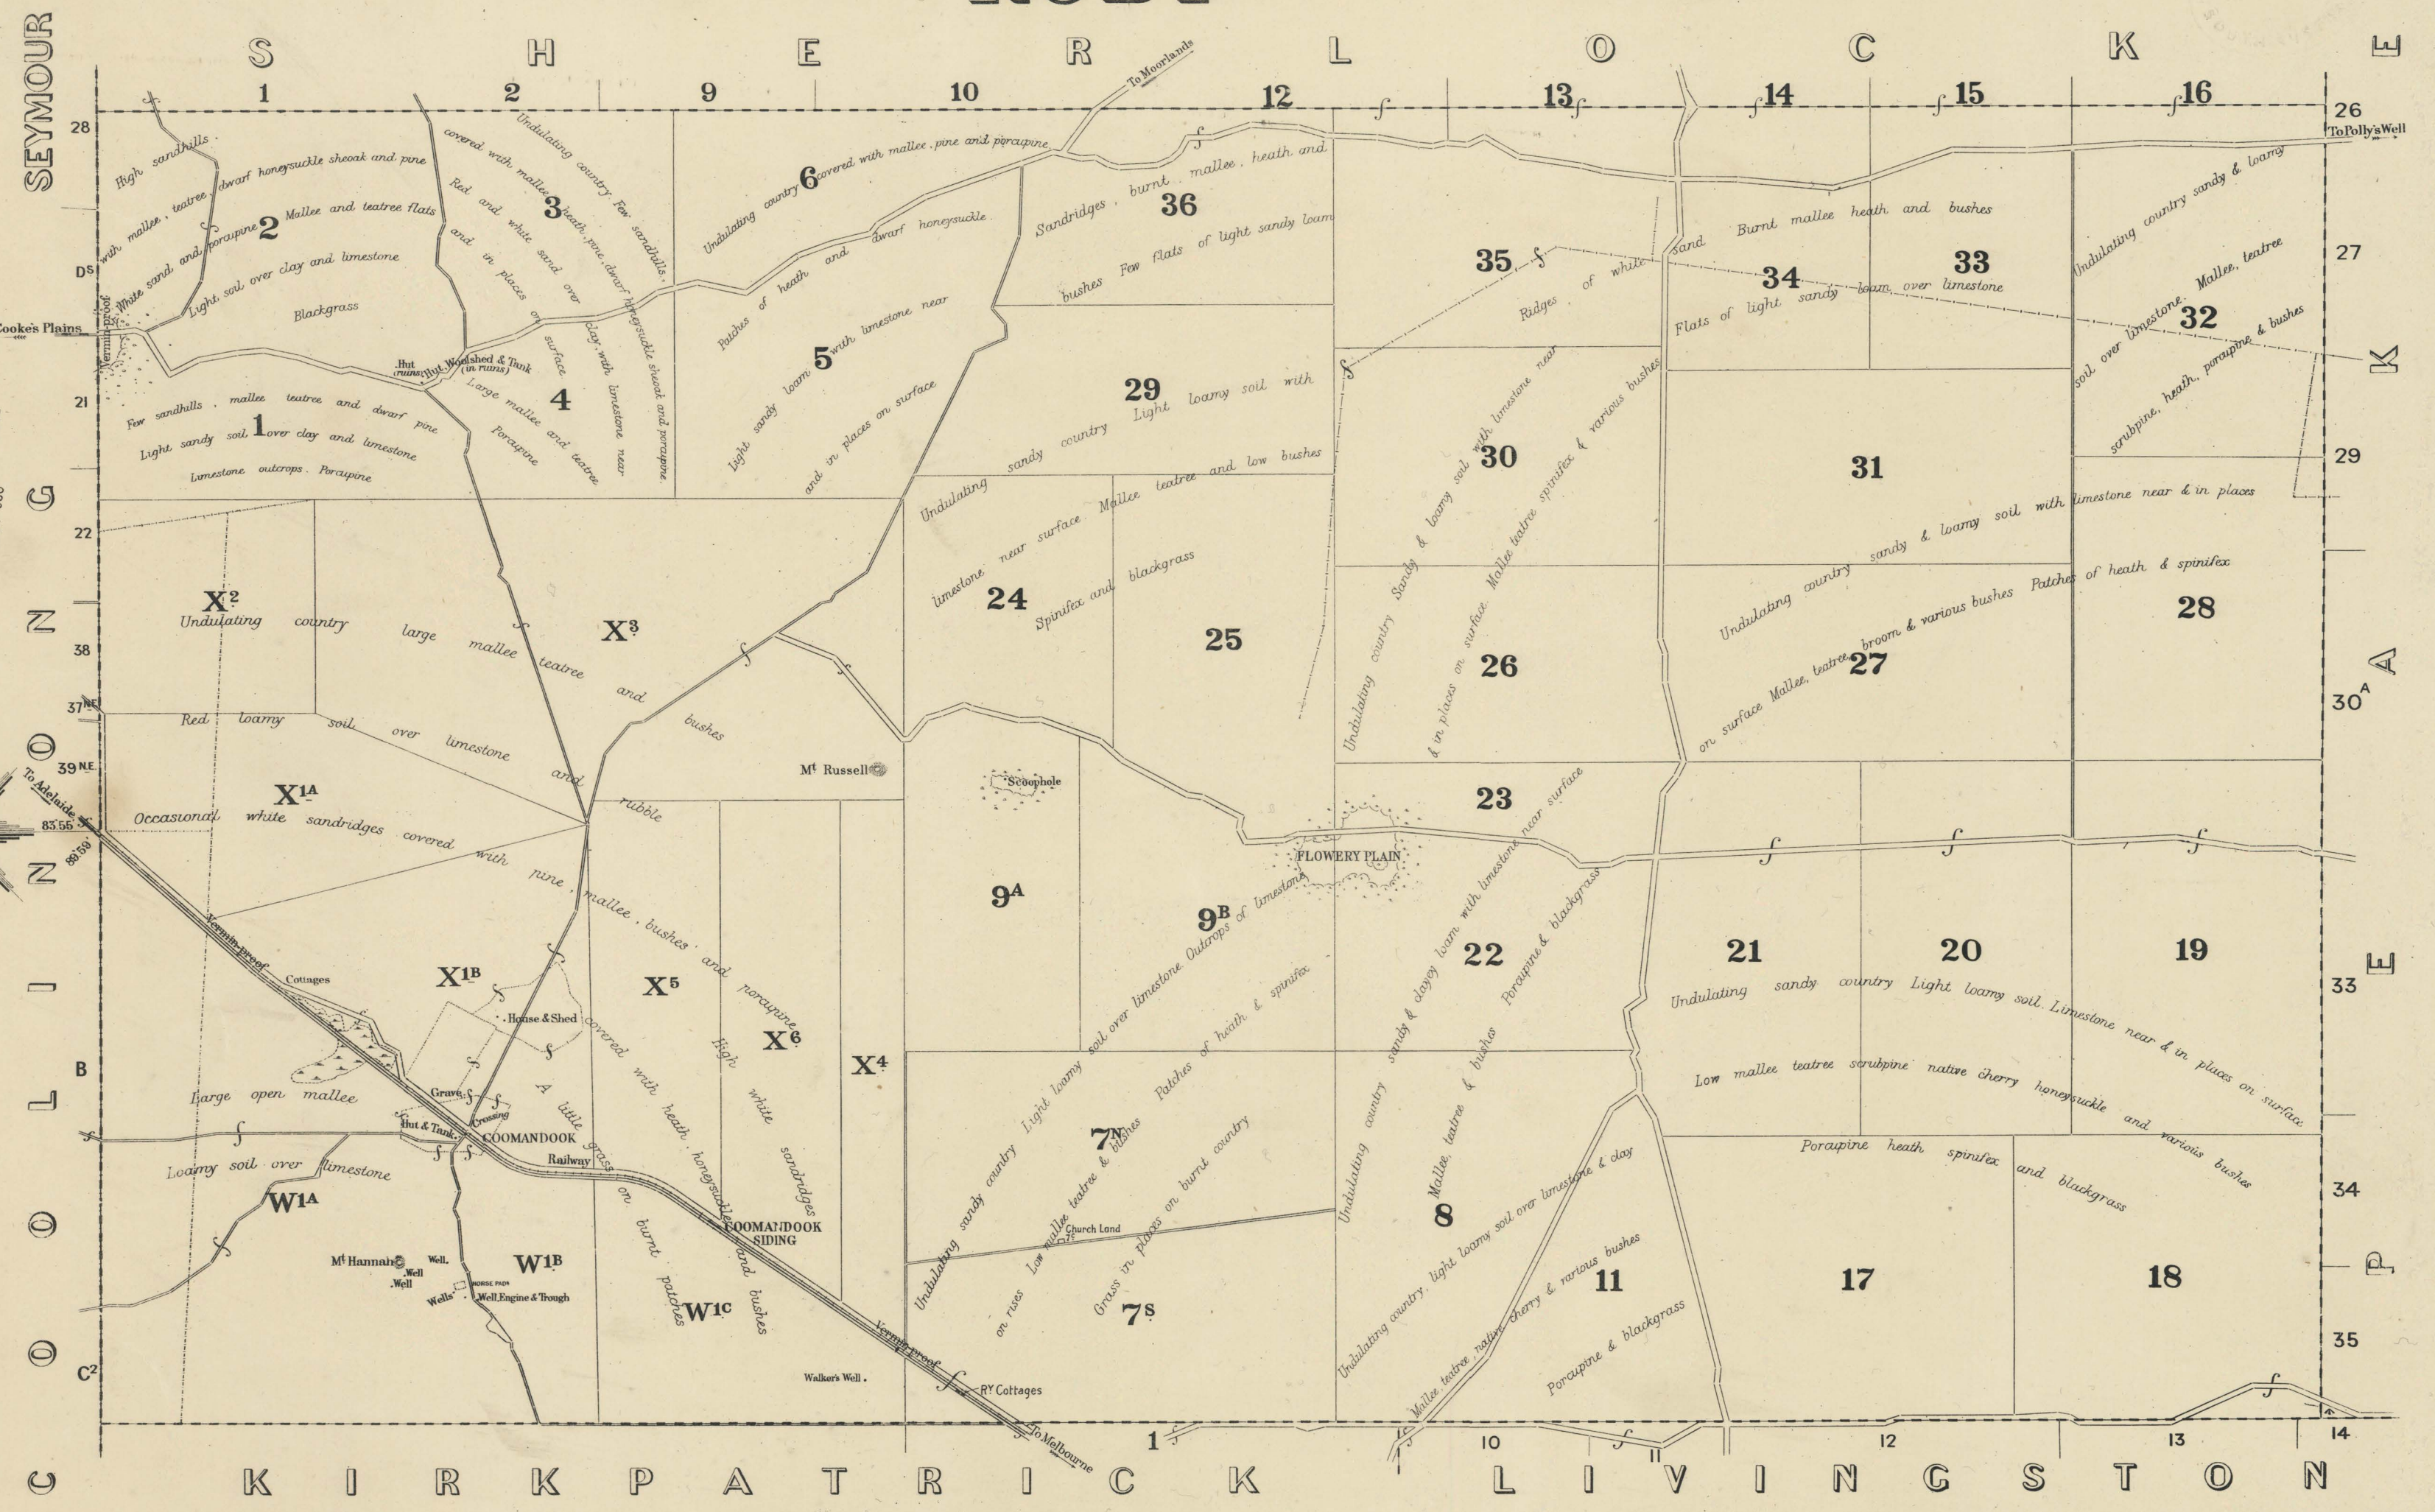

JUN 14 1912

ROBY

T.N. 553,56
Ver. 44
M.N. 360°

ROBY
H
830 bje
1:63,260
Roby
1911