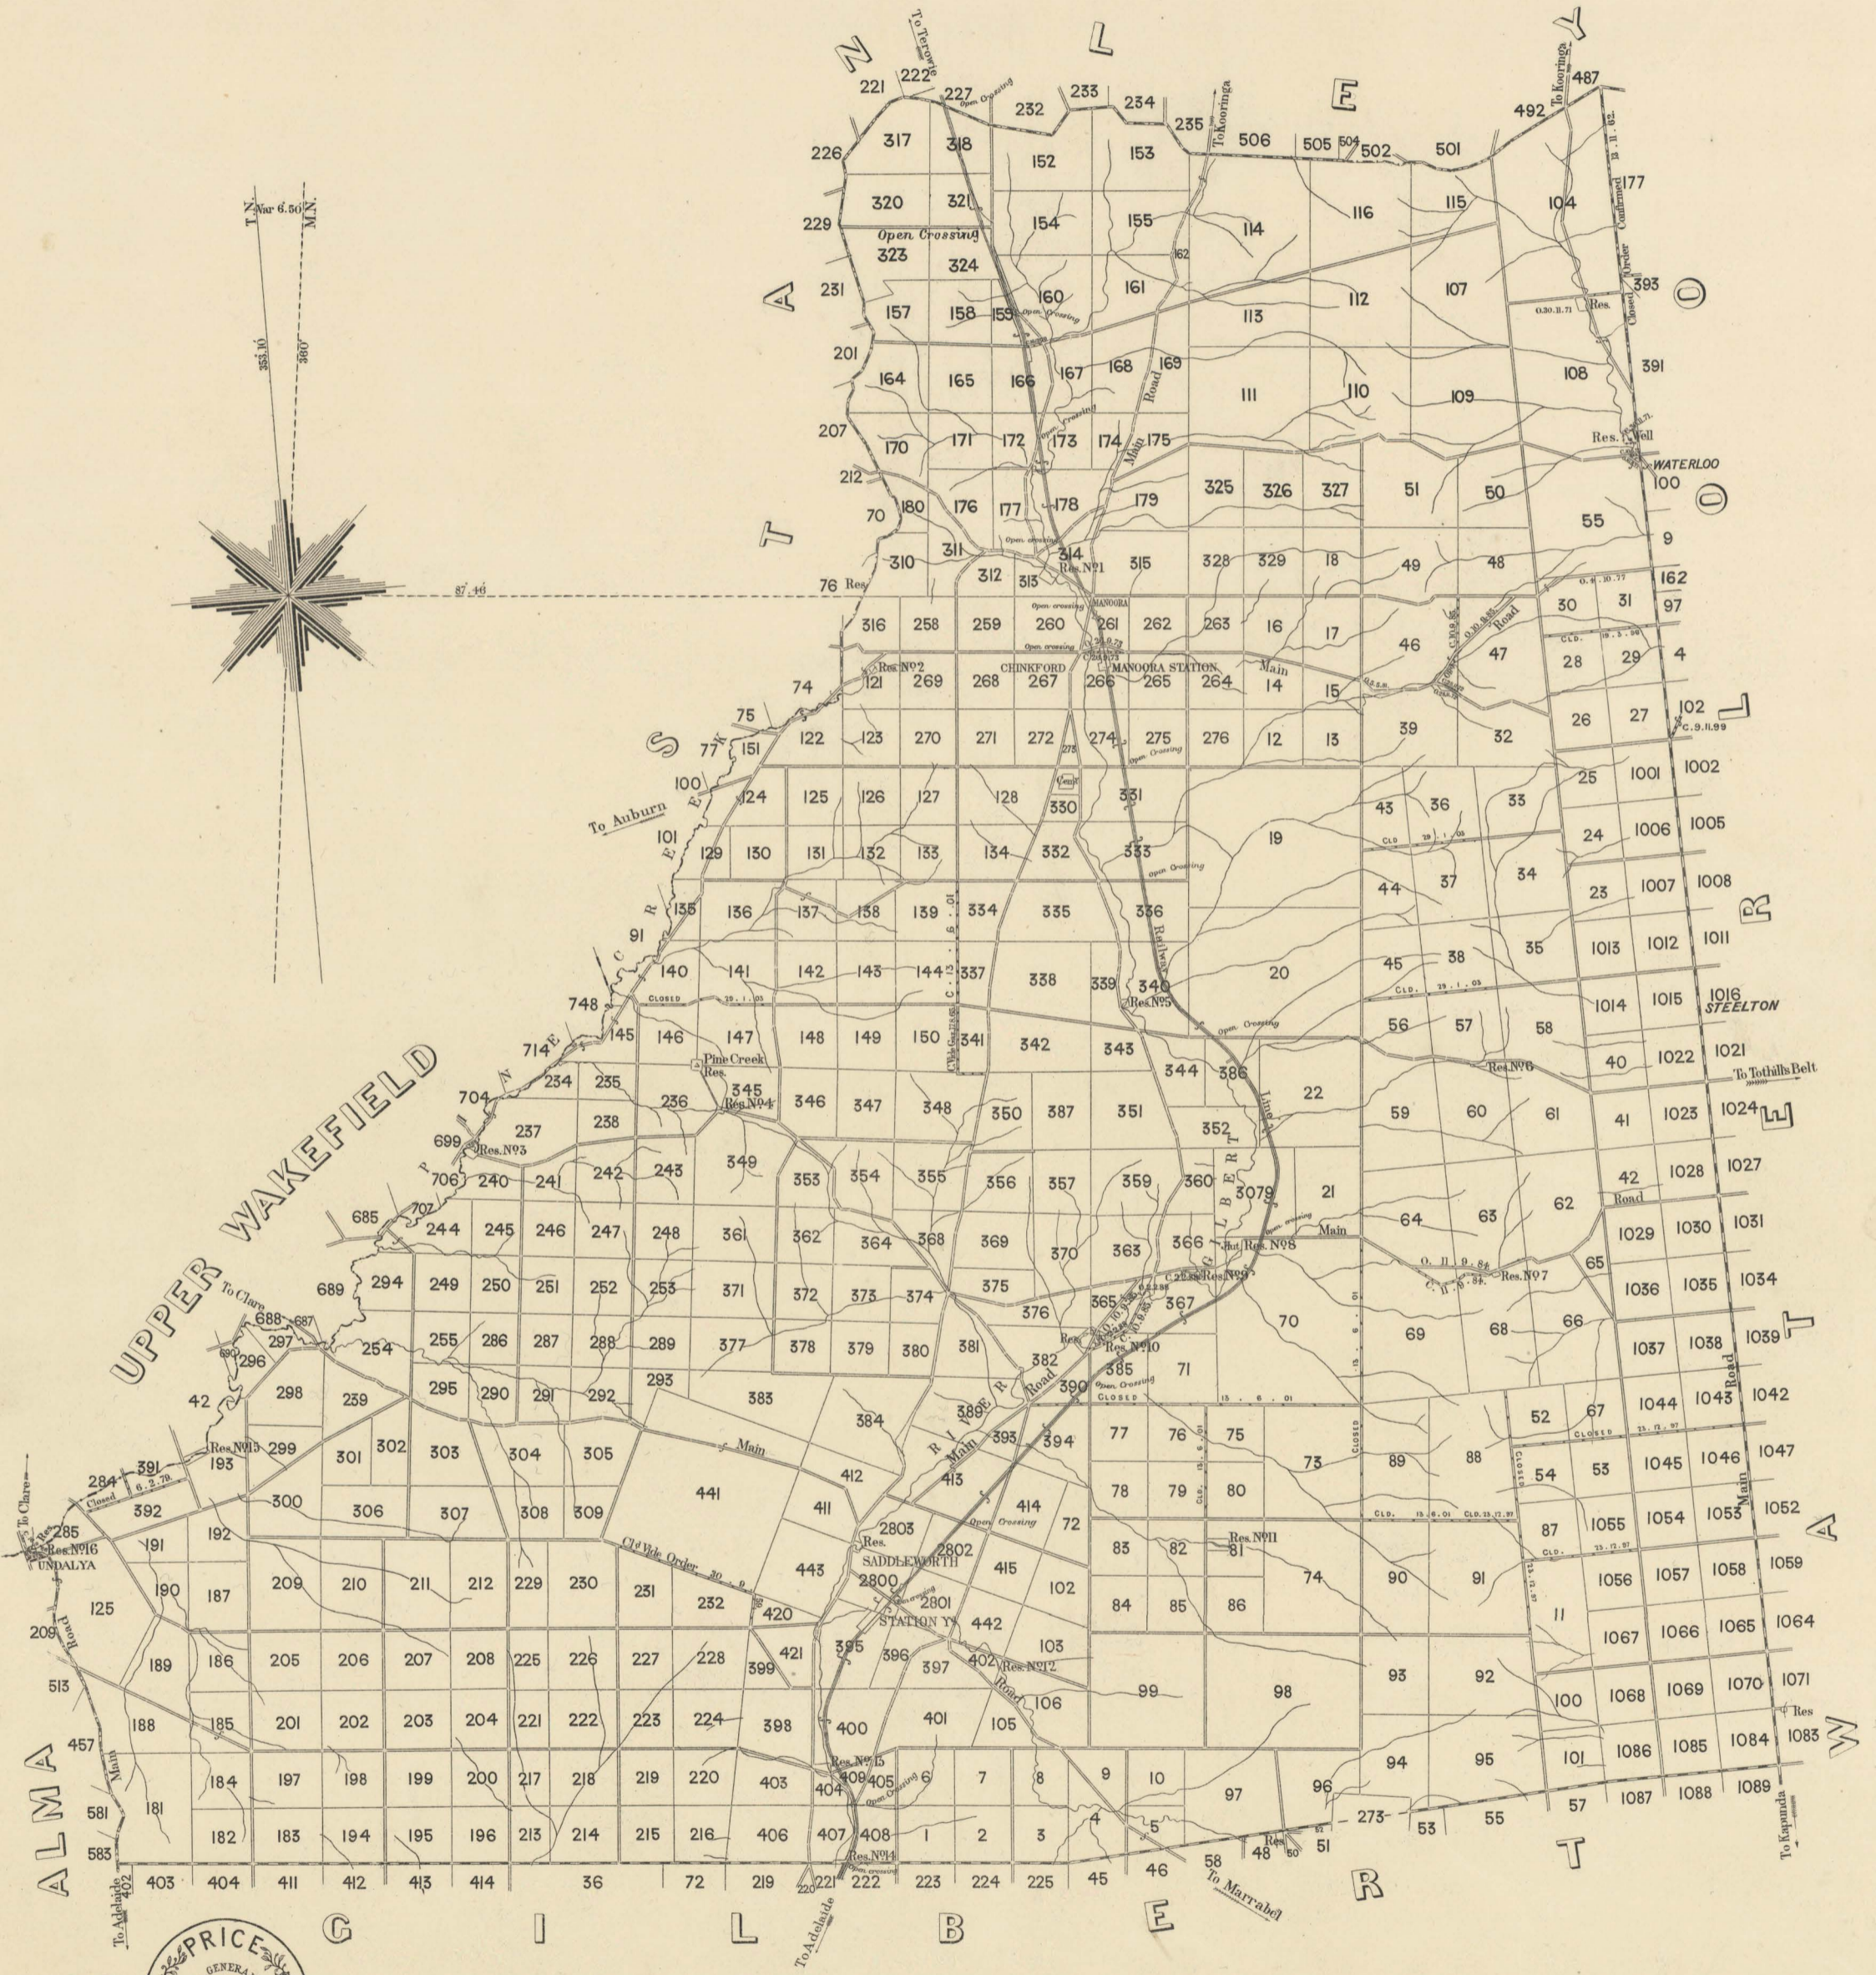

For 1891 plan see reverse side of Santo, 1896 (lent to Archives)

SADDLEWORTH

JULY 1904

H
830 bje
1:63,360
Saddleworth
1904