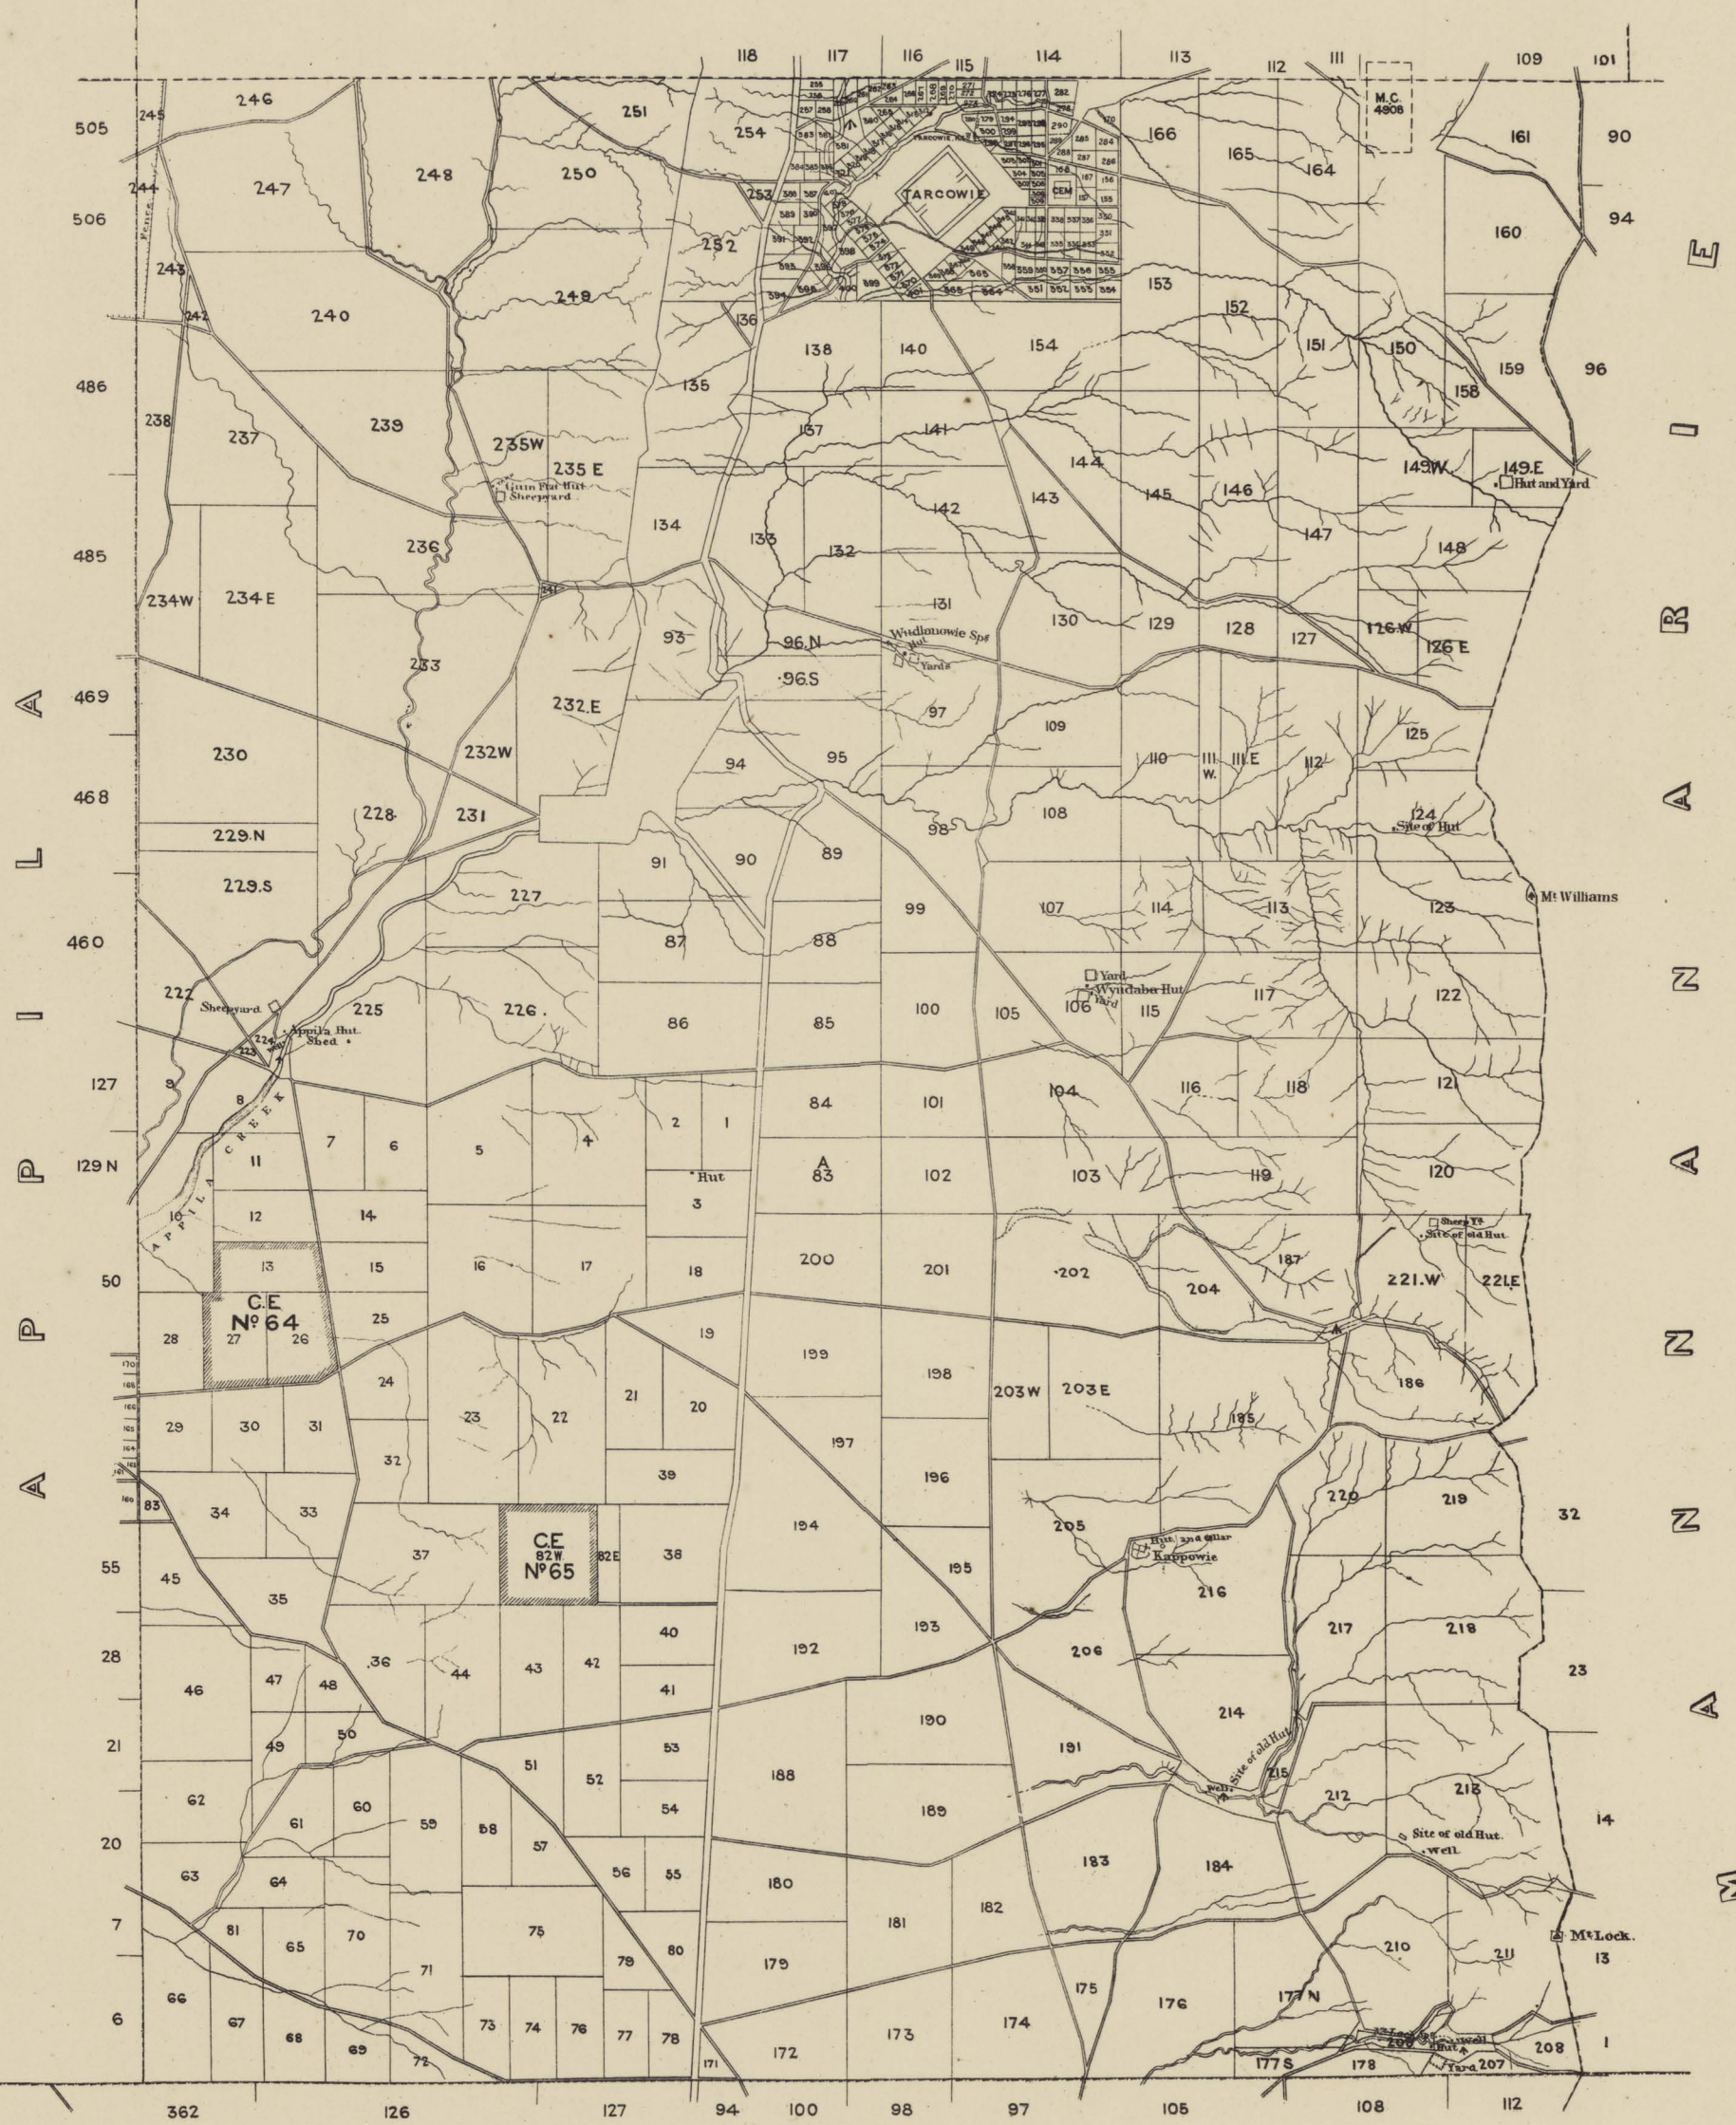

TARCOWIE

P E K I N A

354°.16
Tar. 5°.44.
350°

84.16

C A L T O W I E

SURVEYOR GENERAL'S OFFICE, ADELAIDE. Alfred Vaughan and Photo Lithographers
AUGUST 1876