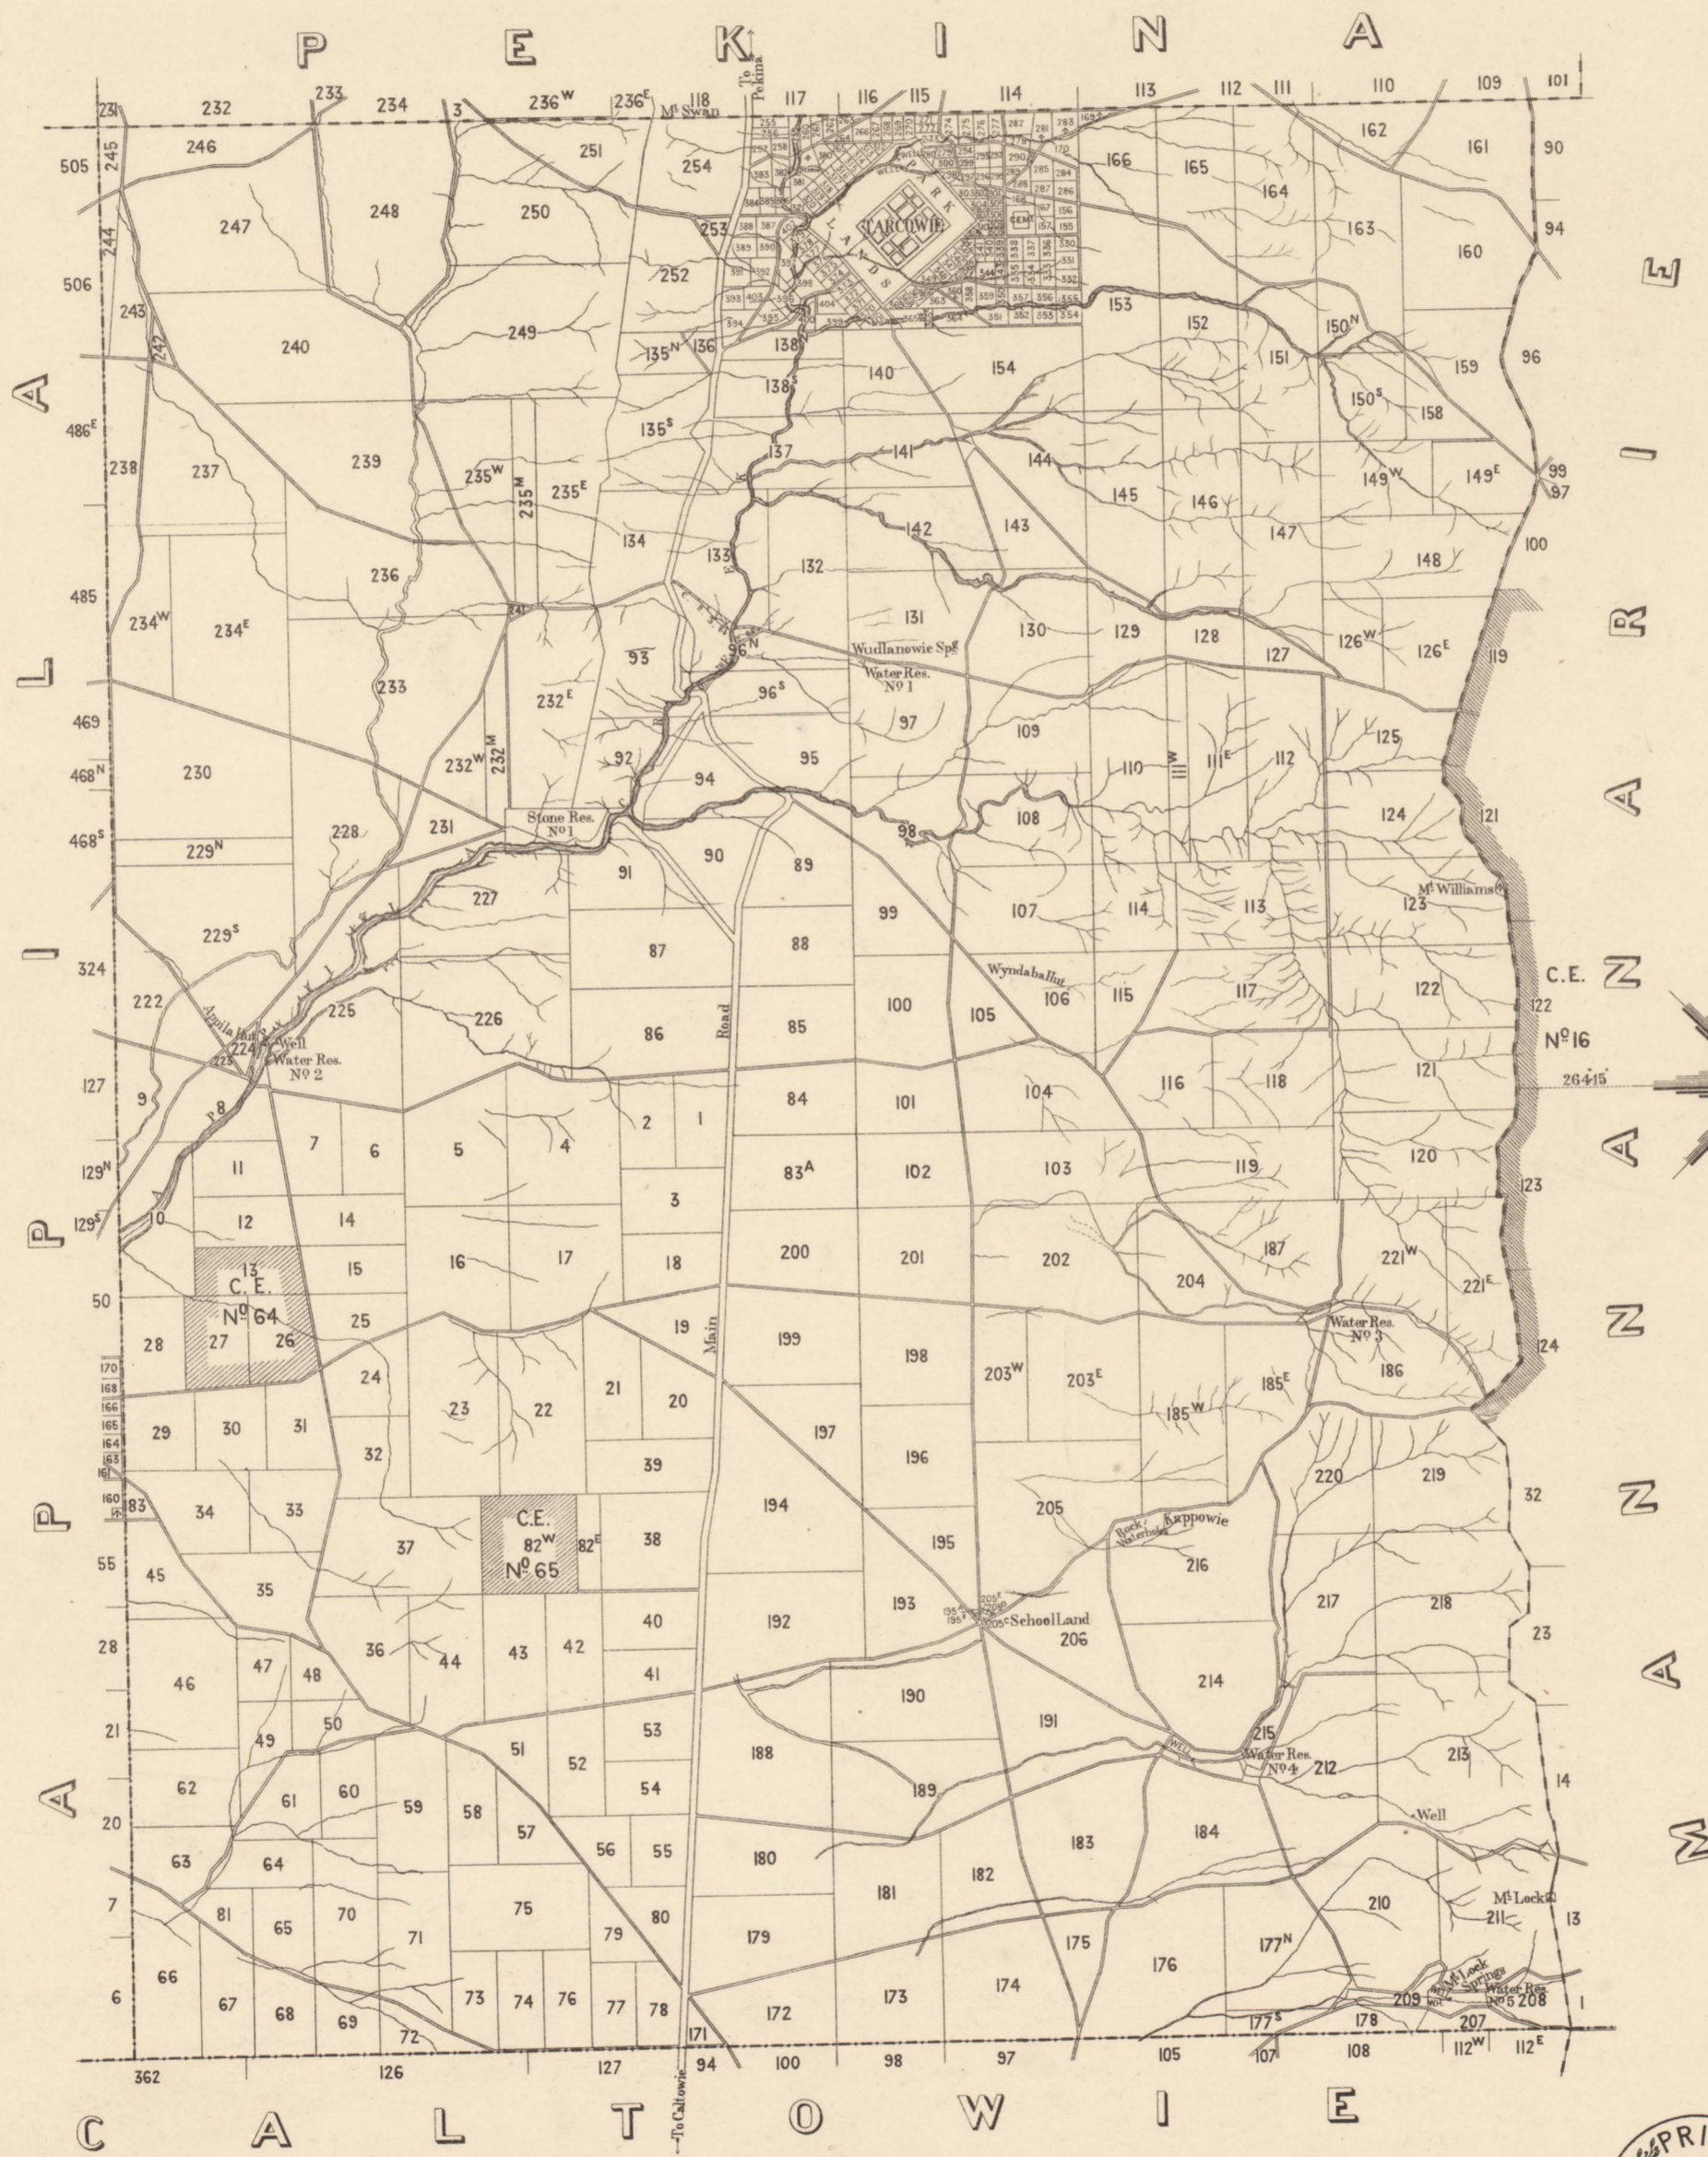

Arranged under Jarlton. See reverse side.

TARCOWIE

SCALE
 Chains 0 20 40 60 80 100
 Metres 0 20 40 60 80 100
 1880
 SURVEYOR GENERAL'S OFFICE, ADELAIDE. Fraser & Neave, Photo-lithographers
 NOVEMBER 1880