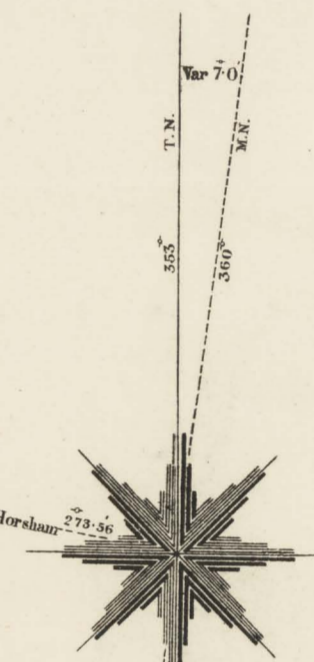

TATIARA

Arranged under Telowie. See reverse side.

Scale: 0 to 50 Chains / 0 to 1.25 Miles
SURVEYOR GENERAL'S OFFICE, ADELAIDE. A. Vaughan, Photolithographer.
MARCH 1892