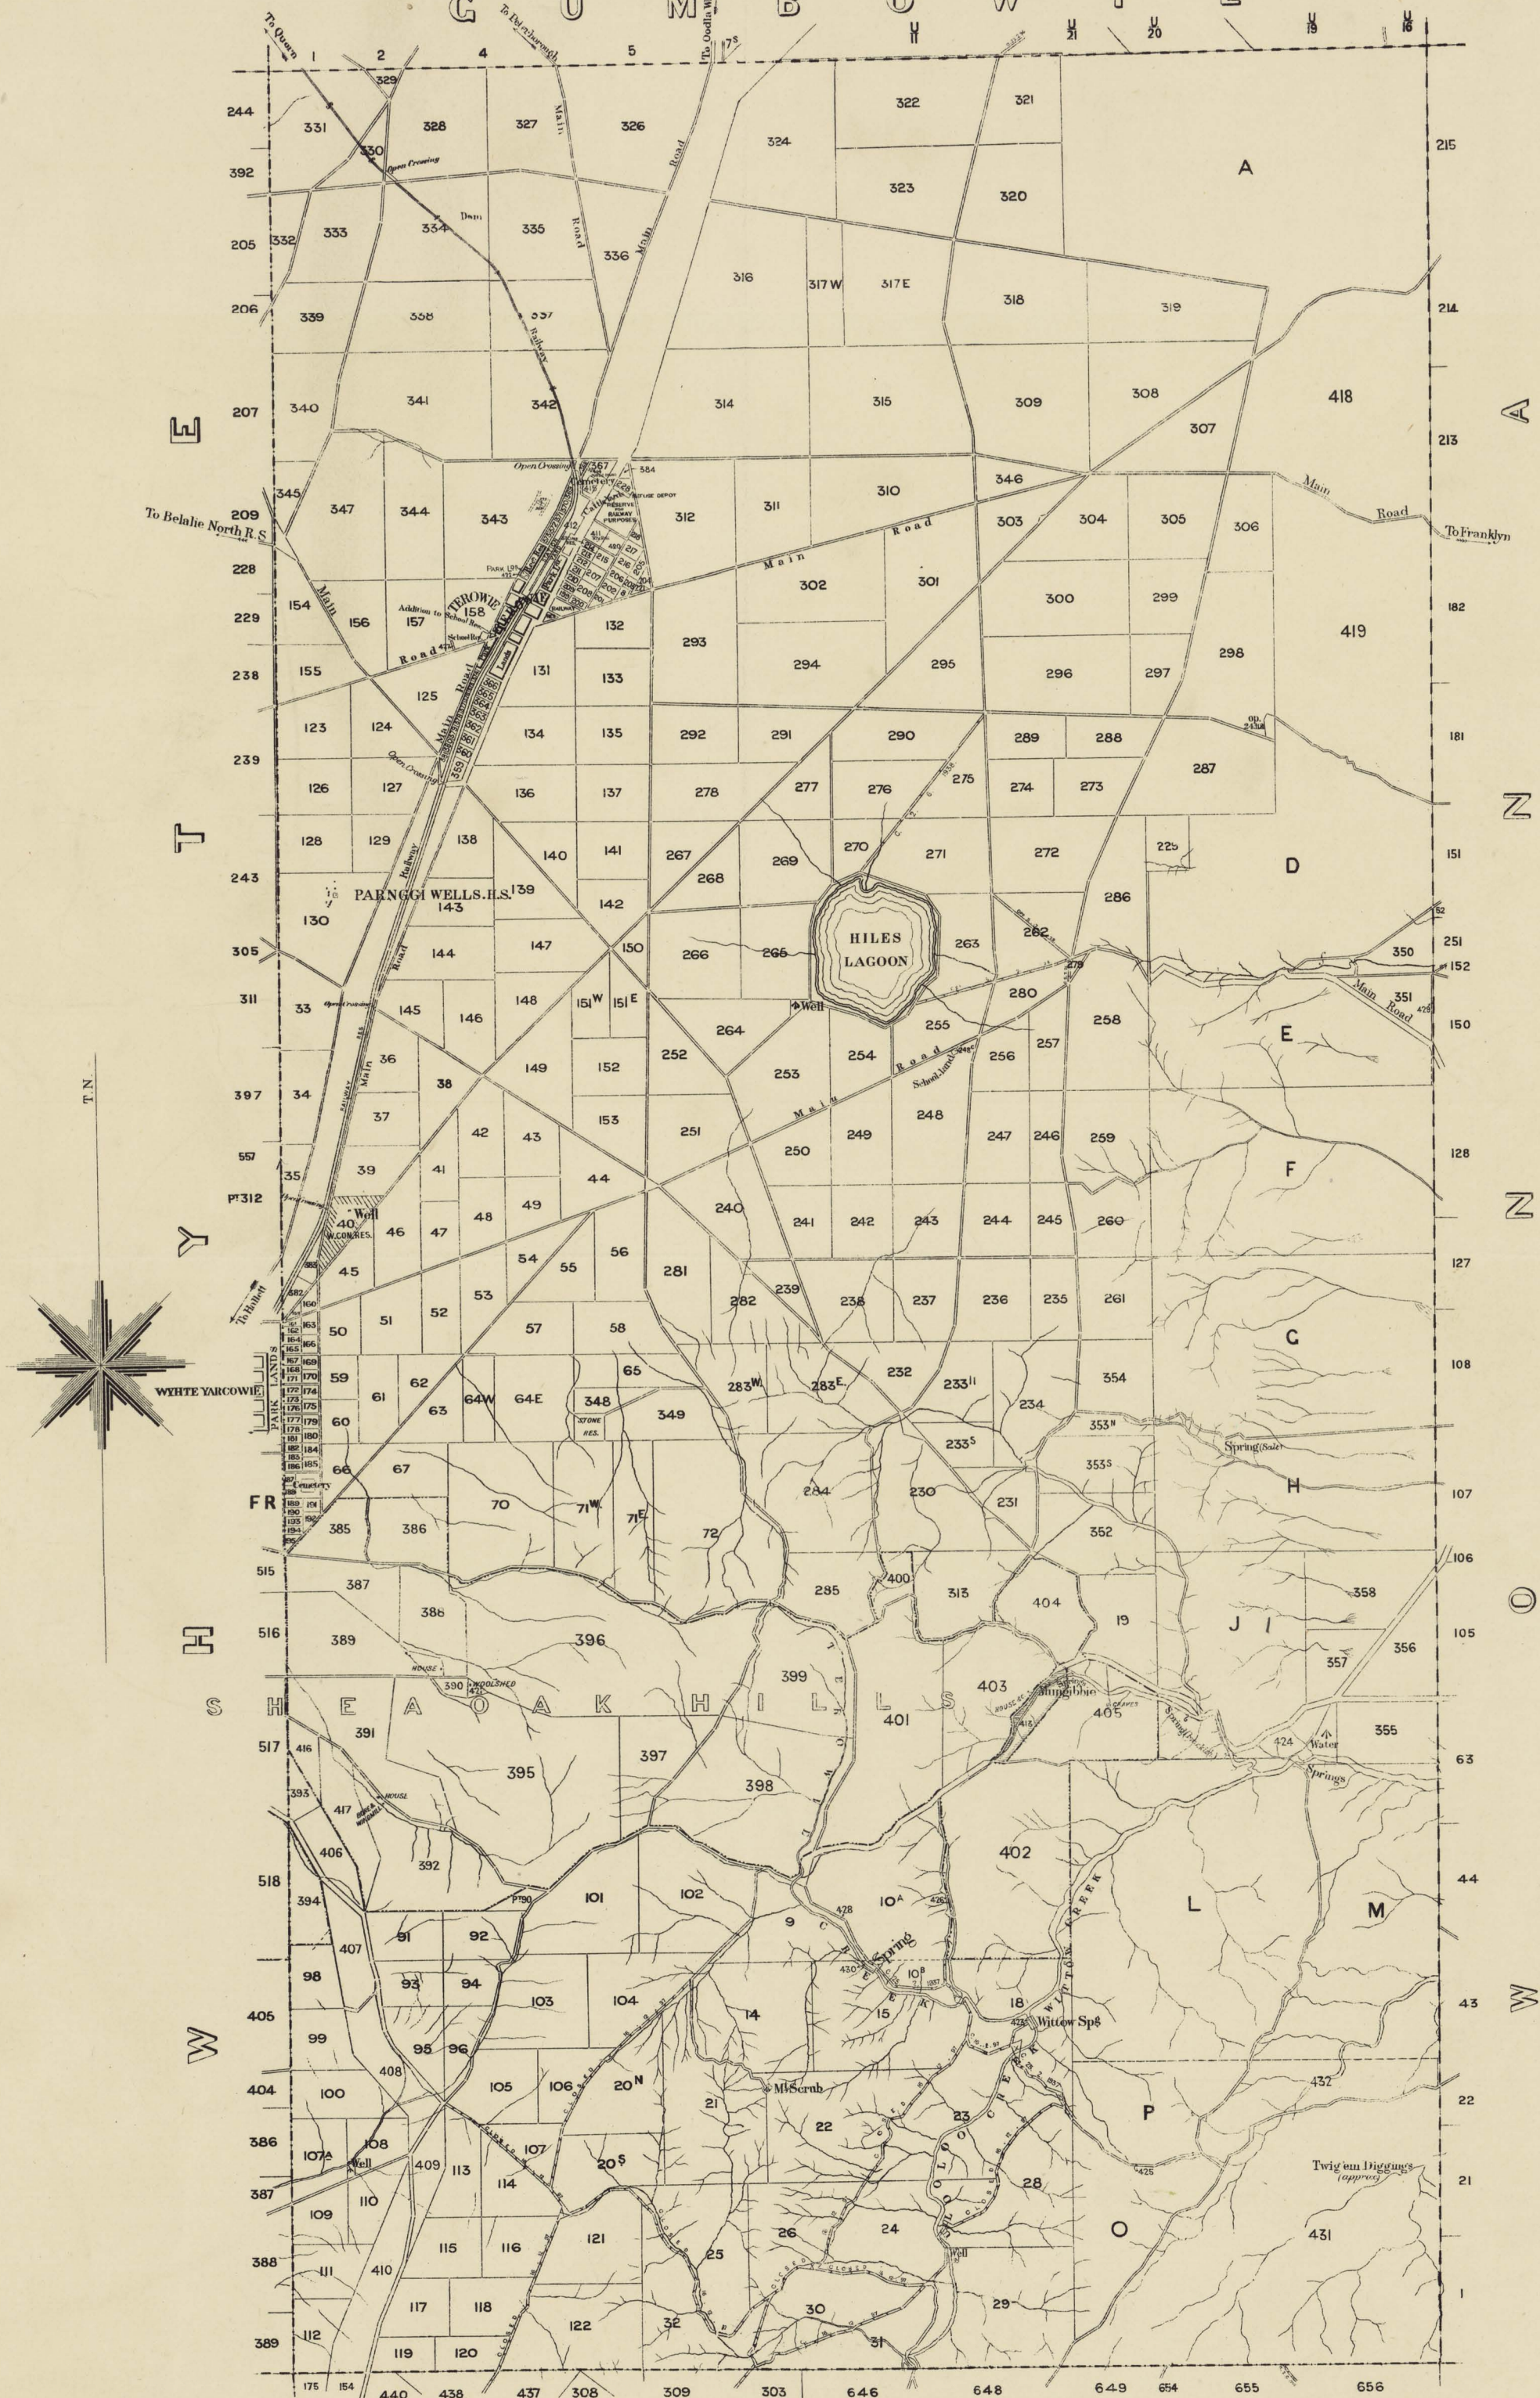

TEROWIE CO KIMBERLEY

G U M B O W I E

WHITE YARROWIE

H A L L E T T