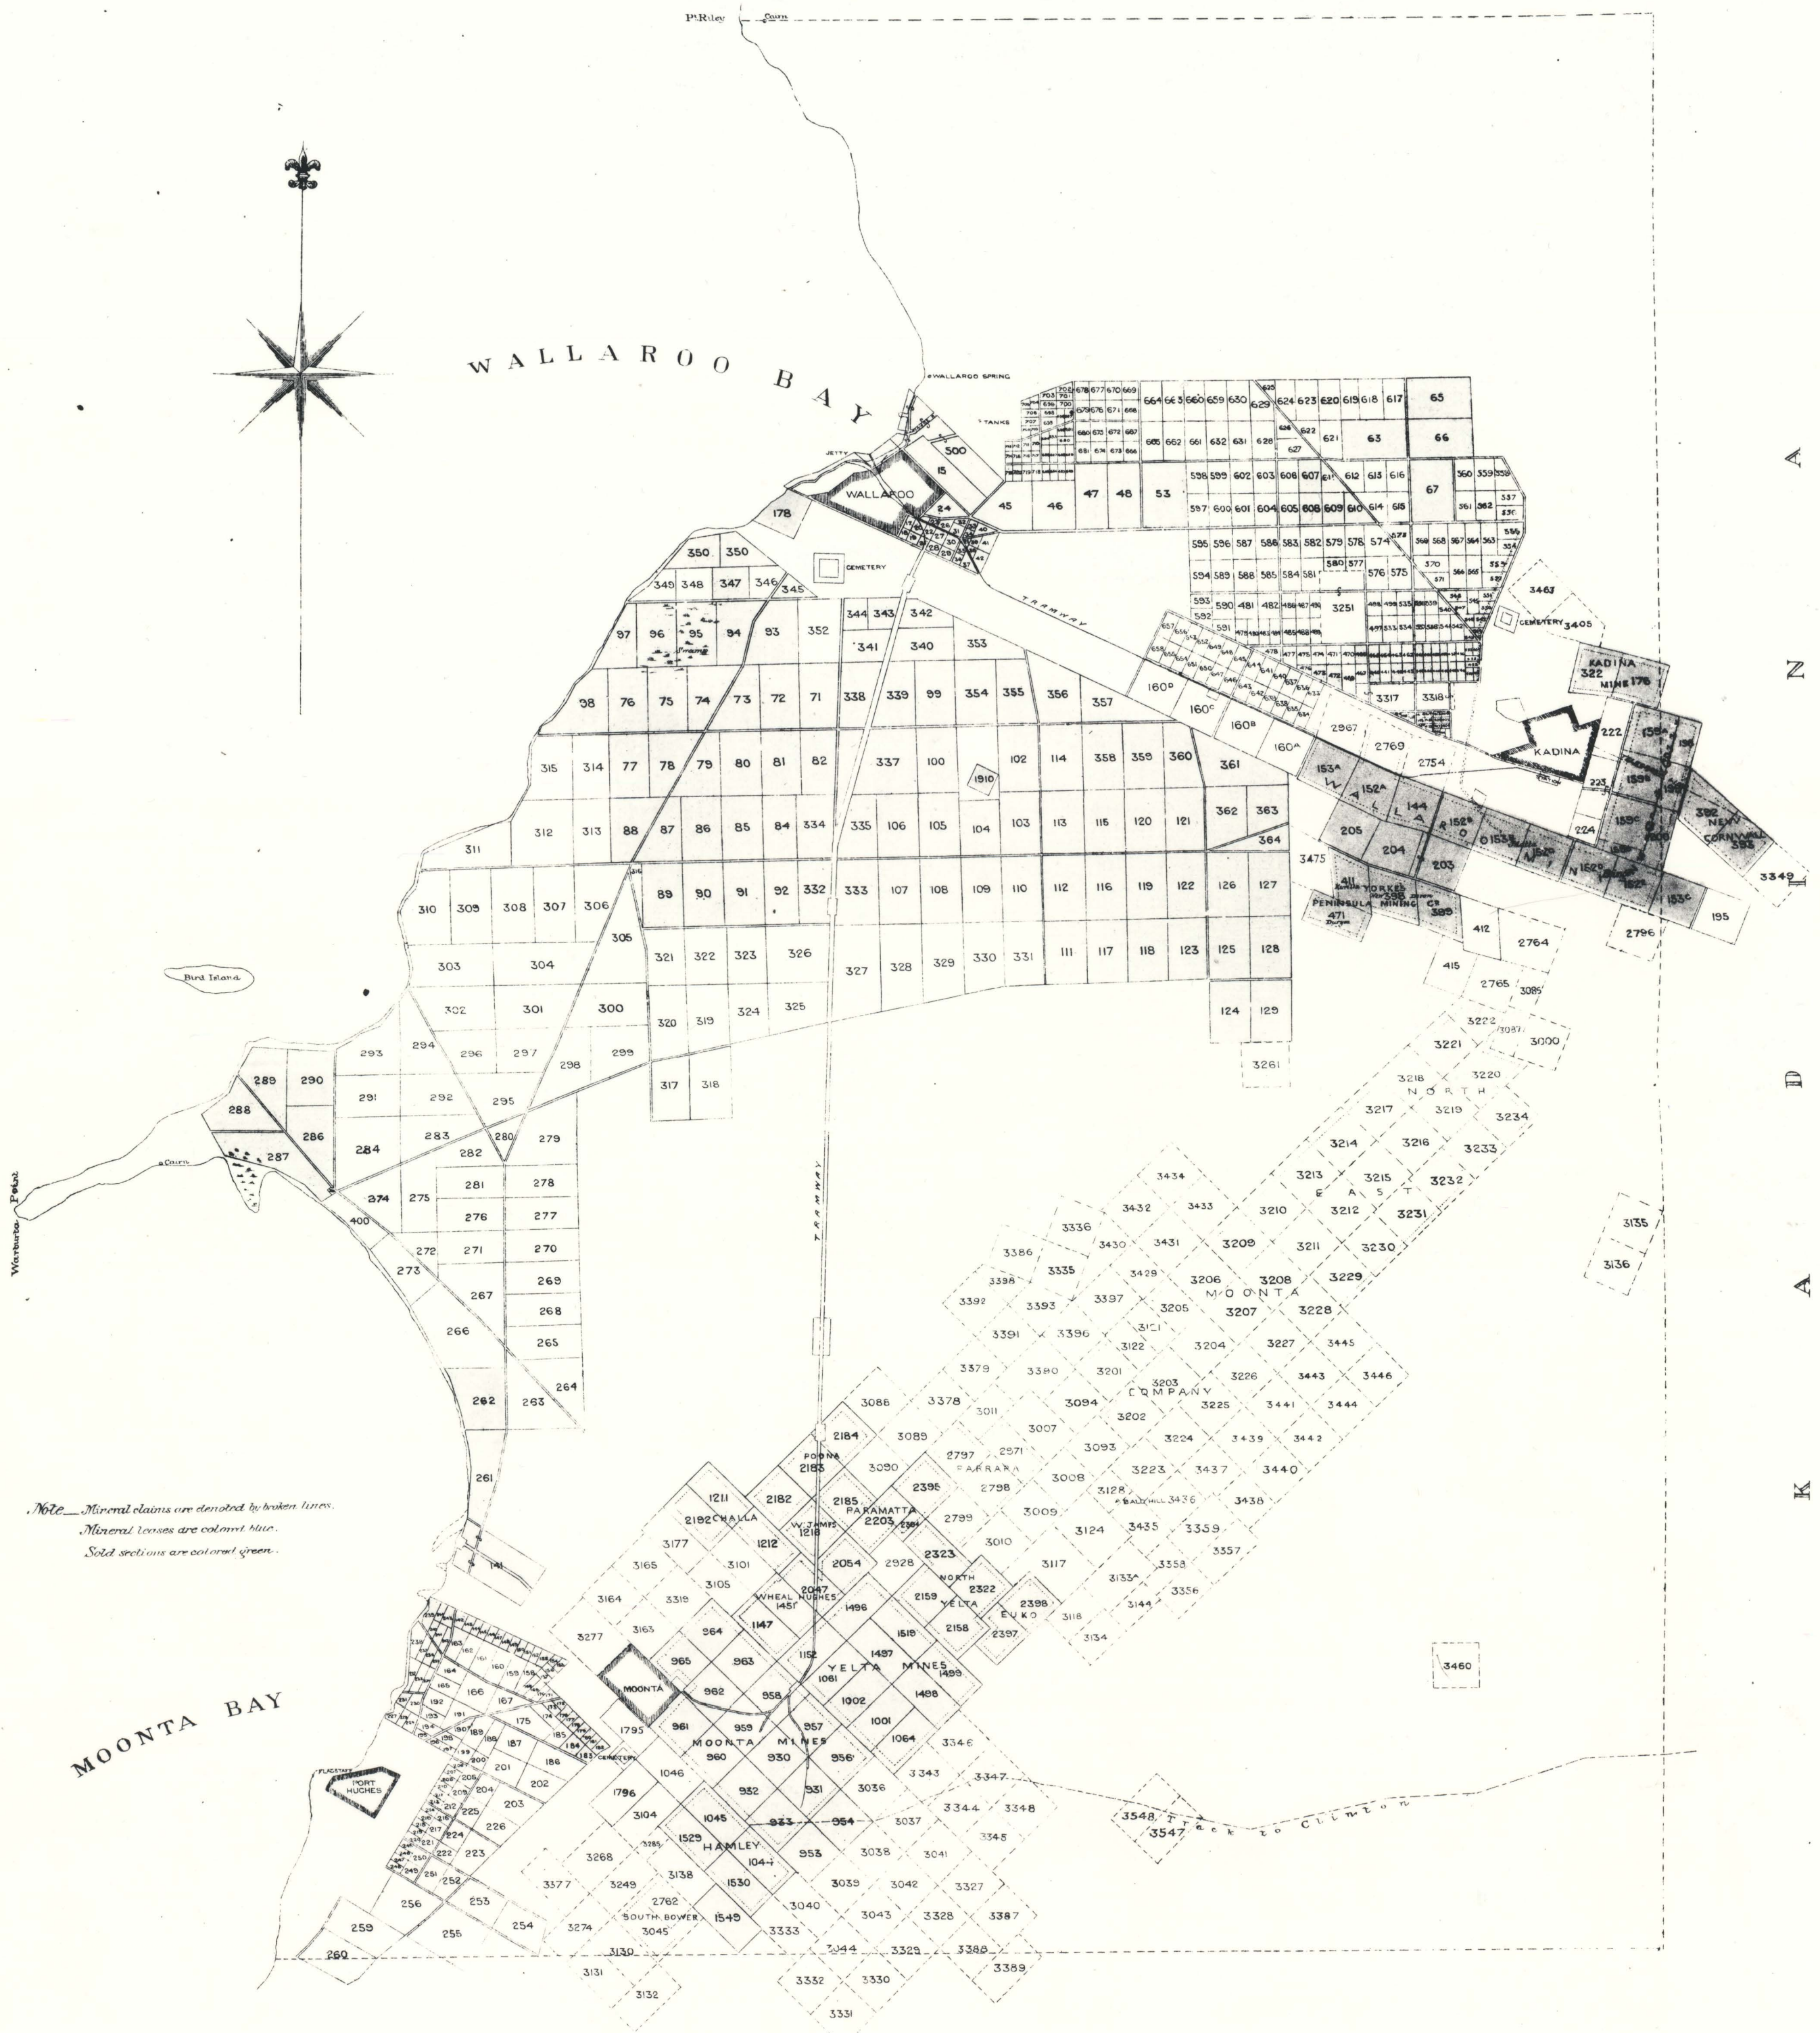

WALLAROO

Note - Mineral claims are denoted by broken lines.
Mineral leases are colored blue.
Solid sections are colored green.

T I P A R R A

SCALE
F. S. Crawford, Photographic Survey-General's Office Adelaide.
July 1899
Price 2/6

A
N
D
A
K