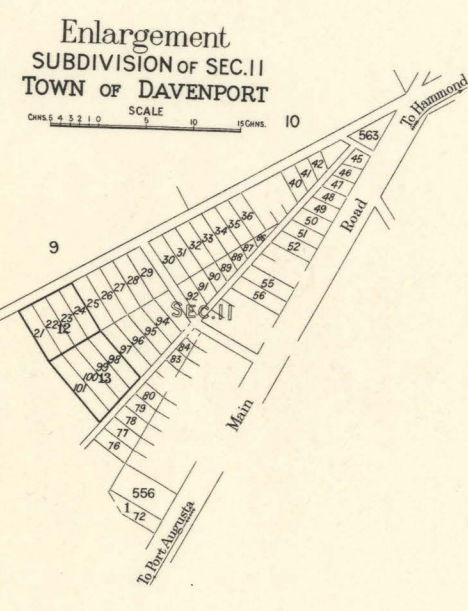

WILLOCHRA CO FROME

SCALE
0 20 40 60 80 100 120 140 160 180 200 240 Chains
0 1 2 Miles

COMPILED IN THE OFFICE OF THE SURVEYOR GENERAL
DEPARTMENT OF LANDS

H. J. HALL GOVERNMENT PRINTING OFFICE, AUSTRALIA
1958

H
830 bje
1:63,360
Willochra
1958

WILLOCHRA