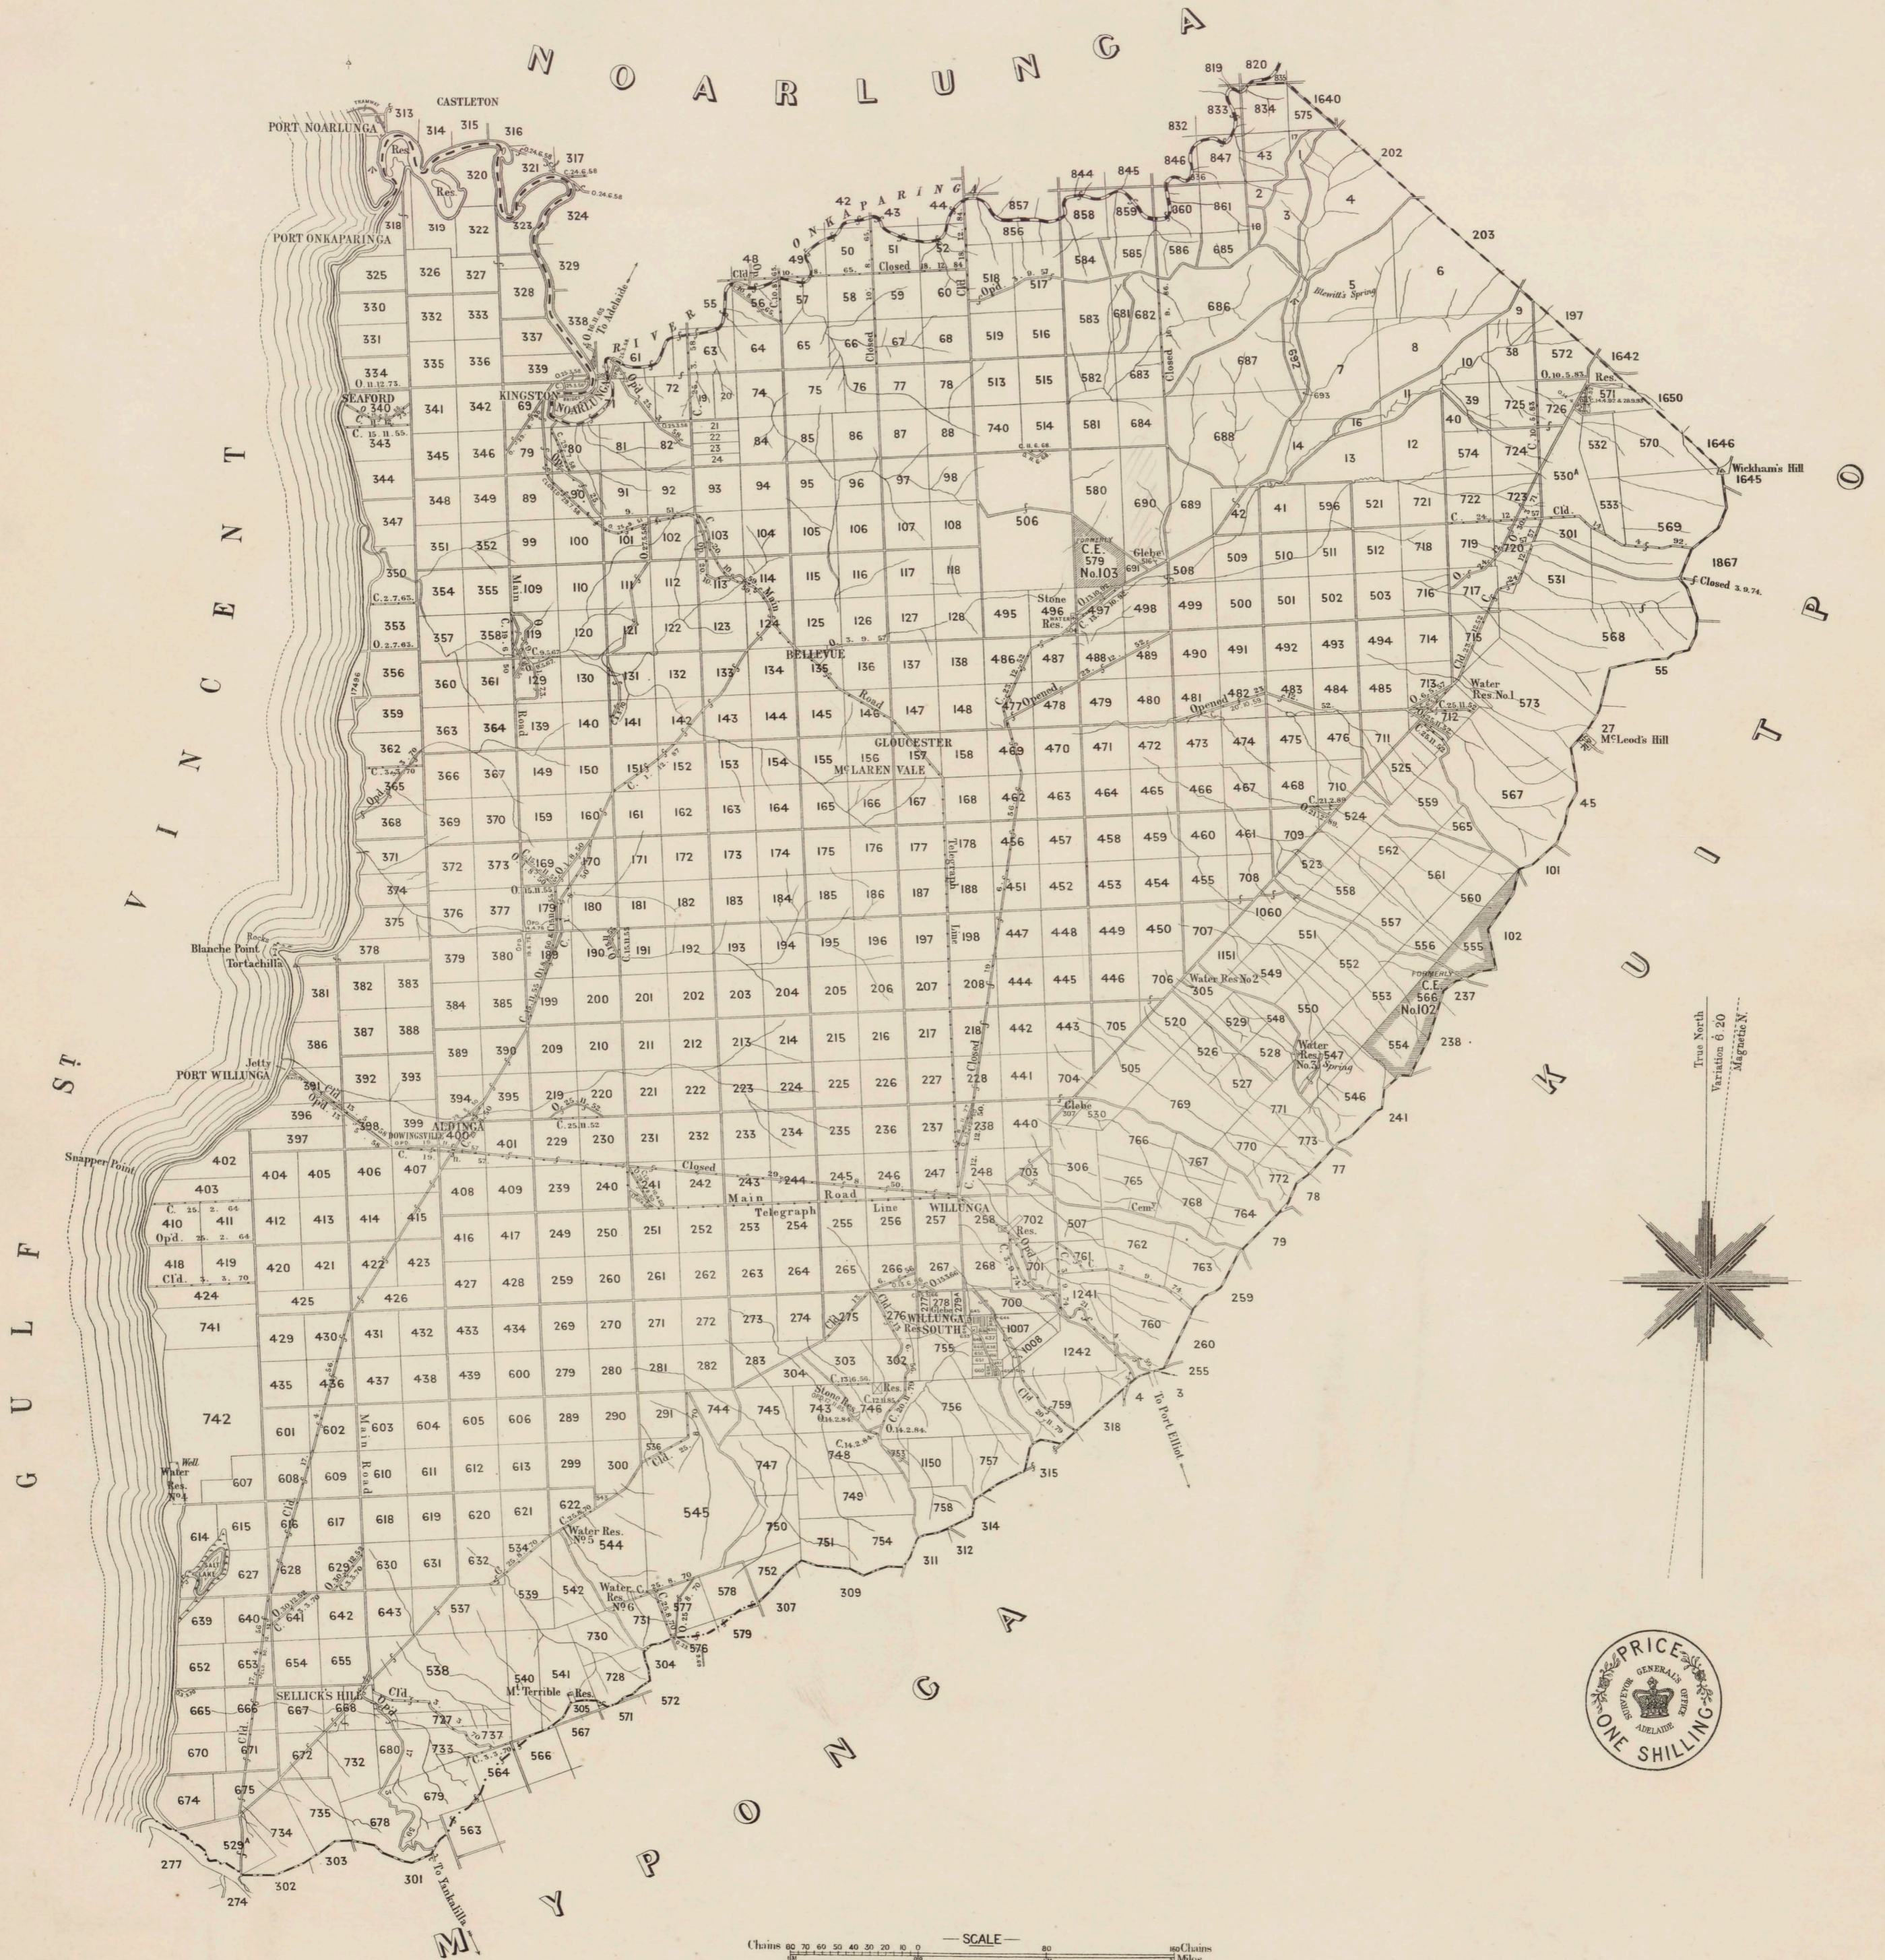

WILLUNGA

True North
Variation 6 20
Magnetic N.

Chains 0 10 20 30 40 50 60 70 80 90 100
— SCALE —
Miles

SURVEYOR GENERAL'S OFFICE ADELAIDE. A. Vaughan, Photolithographer.
SEPTEMBER 1896